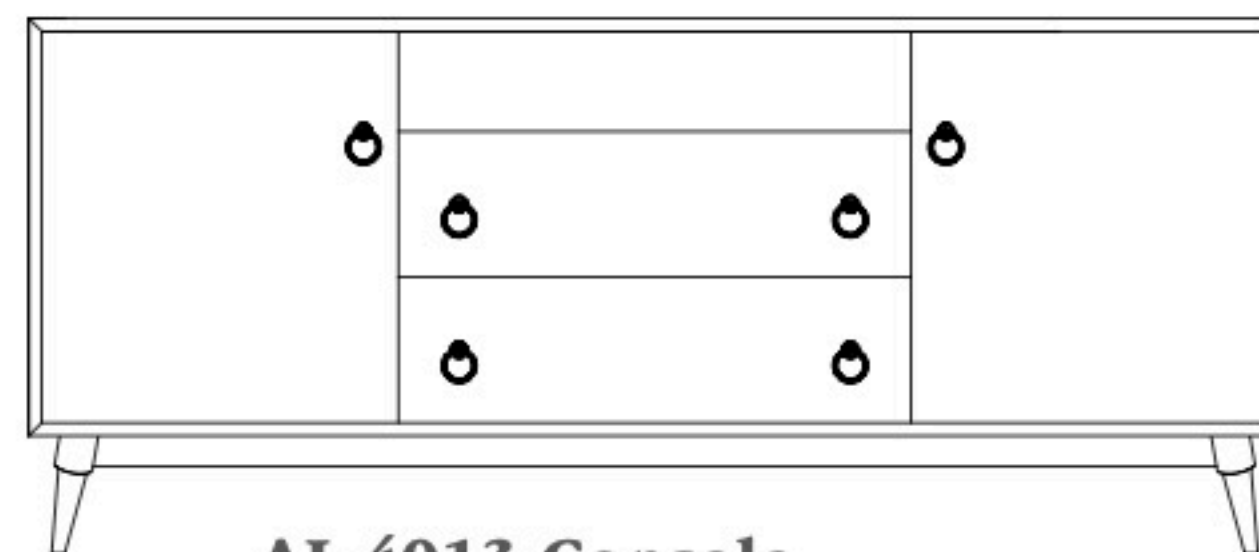

Allentown 72" Entertainment Consoles

AL-4016 Console

Shown in **Brown Maple** with **#4082 Base OCS-133 Tundra** and **55276-BBR Pulls** with Optional Slated doors in center

AL-4010 Console

72"w 25"h 161/2
w/2 glass doors, 2 slab wood doors in center, & 3 adjustable shelves

AL-4011 Console

72"w 25"h 161/2
w/2 glass doors, 2 adjustable shelves & 2 drawers

AL-4012 Console

72"w 30¾"h 161/2
w/2 glass doors, 2 slab wood doors in center, 3 adjustable shelves, & DVD area

AL-4013 Console

72"w 30¾"h 161/2
w/2 glass doors, 2 adjustable shelves, 2 drawers & DVD area

AL-4014 Console

72"w 30¾"h 161/2
w/2 glass doors, 2 slab wood doors in center, 3 adjustable shelves, & 3 drawers

AL-4015 Console

72"w 30¾"h 161/2
w/2 glass doors, 2 adjustable shelves, & 5 drawers

AL-4016 Console

72"w 30¾"h 161/2
w/2 glass doors, 2 slab wood doors in center, & 3 adjustable shelves

Specify **Base#** on your order
Example: **AL-4019 Console**
w/**#4080 Base**