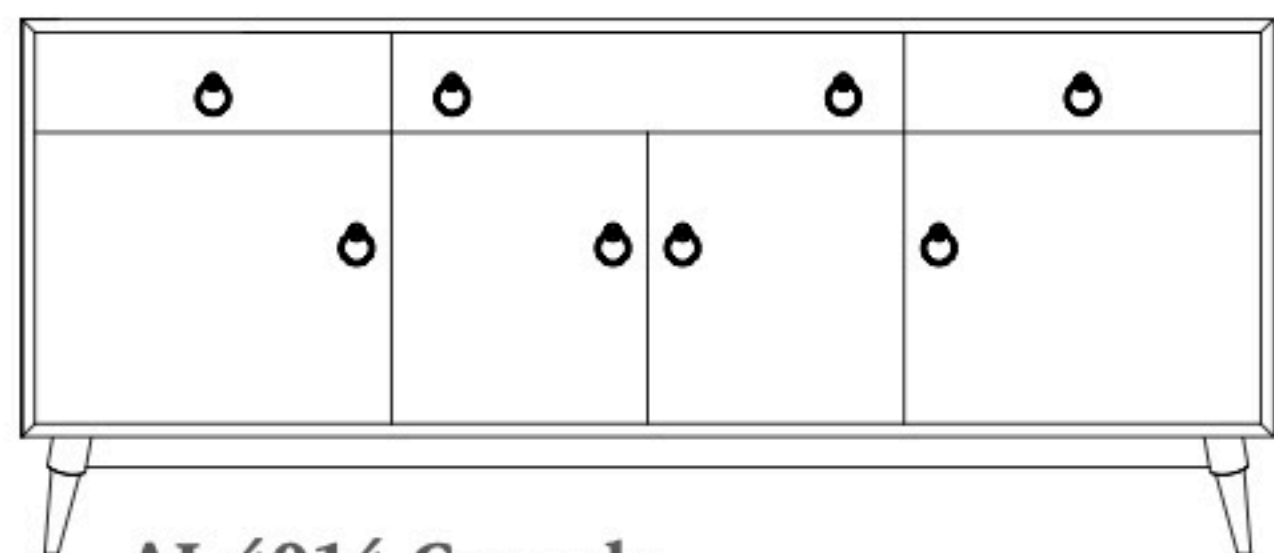

Allentown 72" Entertainment Consoles

AL-4016 Console

Shown in **Brown Maple** with **#4082 Base OCS-133 Tundra** and **55276-BBR Pulls** with Optional Slated doors in center

AL-4010 Console

72"w 25"h 161/2
w/2 glass doors, 2 slab wood doors in center, & 3 adjustable shelves

AL-4011 Console

72"w 25"h 161/2
w/2 glass doors, 2 adjustable shelves & 2 drawers

AL-4012 Console

72"w 30¾"h 161/2
w/2 glass doors, 2 slab wood doors in center, 3 adjustable shelves, & DVD area

AL-4013 Console

72"w 30¾"h 161/2
w/2 glass doors, 2 adjustable shelves, 2 drawers & DVD area

AL-4014 Console

72"w 30¾"h 161/2
w/2 glass doors, 2 slab wood doors in center, 3 adjustable shelves, & 3 drawers

AL-4015 Console

72"w 30¾"h 161/2
w/2 glass doors, 2 adjustable shelves, & 5 drawers

AL-4016 Console

72"w 30¾"h 161/2
w/2 glass doors, 2 slab wood doors in center, & 3 adjustable shelves

Specify **Base#** on your order
Example: **AL-4019 Console**
w/**#4080 Base**