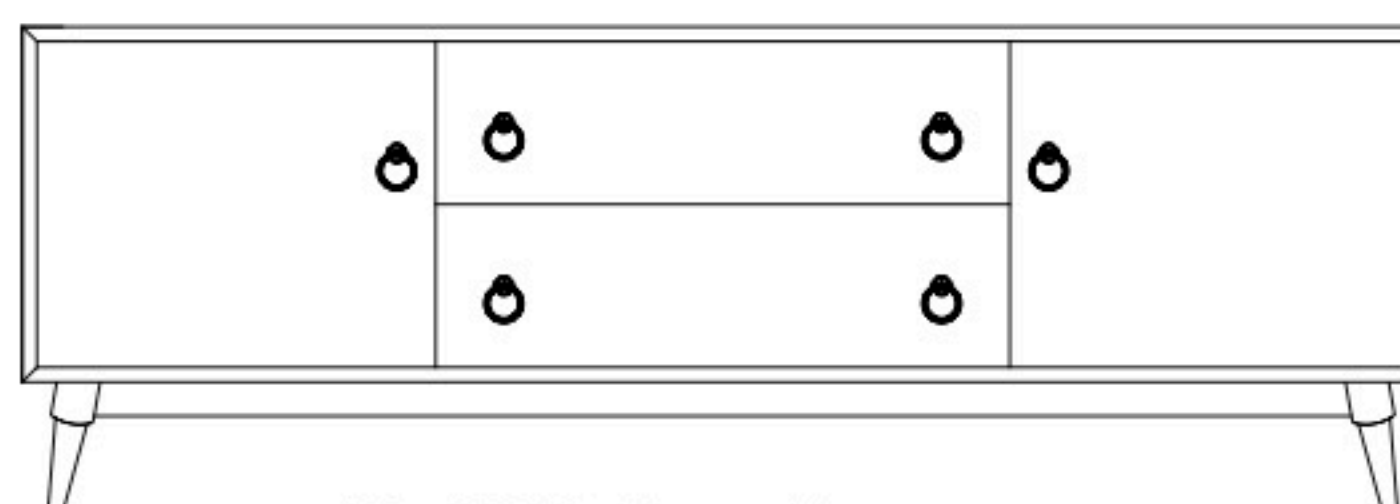

Allentown 72" Entertainment Consoles

AL-4016 Console

Shown in **Brown Maple** with **#4082 Base OCS-133 Tundra** and **55276-BBR Pulls** with Optional Slated doors in center

AL-4010 Console

72"w 25"h 161/2
w/2 glass doors, 2 slab wood doors in center, & 3 adjustable shelves

AL-4011 Console

72"w 25"h 161/2
w/2 glass doors, 2 adjustable shelves & 2 drawers

AL-4012 Console

72"w 30¾"h 161/2
w/2 glass doors, 2 slab wood doors in center, 3 adjustable shelves, & DVD area

AL-4013 Console

72"w 30¾"h 161/2
w/2 glass doors, 2 adjustable shelves, 2 drawers & DVD area

AL-4014 Console

72"w 30¾"h 161/2
w/2 glass doors, 2 slab wood doors in center, 3 adjustable shelves, & 3 drawers

AL-4015 Console

72"w 30¾"h 161/2
w/2 glass doors, 2 adjustable shelves, & 5 drawers

AL-4016 Console

72"w 30¾"h 161/2
w/2 glass doors, 2 slab wood doors in center, & 3 adjustable shelves

Specify **Base#** on your order
Example: **AL-4019 Console**
w/**#4080 Base**