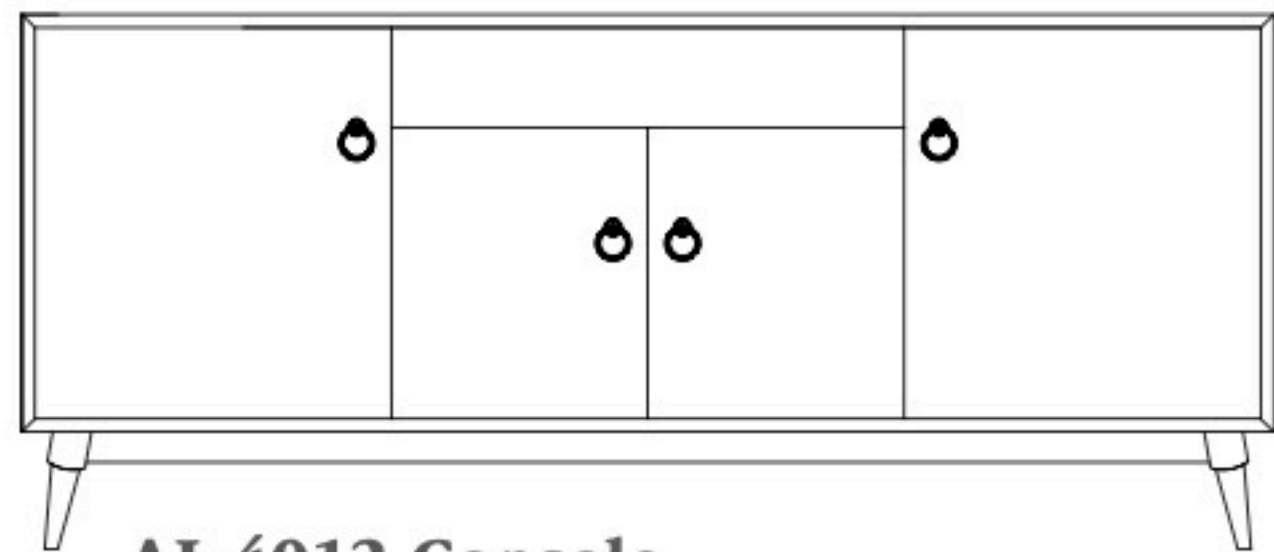

Allentown 72" Entertainment Consoles

AL-4016 Console

Shown in **Brown Maple** with **#4082 Base OCS-133 Tundra** and **55276-BBR Pulls** with Optional Slated doors in center

AL-4010 Console

72"w 25"h 161/2
w/2 glass doors, 2 slab wood doors in center, & 3 adjustable shelves

AL-4011 Console

72"w 25"h 161/2
w/2 glass doors, 2 adjustable shelves & 2 drawers

AL-4012 Console

72"w 30¾"h 161/2
w/2 glass doors, 2 slab wood doors in center, 3 adjustable shelves, & DVD area

AL-4013 Console

72"w 30¾"h 161/2
w/2 glass doors, 2 adjustable shelves, 2 drawers & DVD area

AL-4014 Console

72"w 30¾"h 161/2
w/2 glass doors, 2 slab wood doors in center, 3 adjustable shelves, & 3 drawers

AL-4015 Console

72"w 30¾"h 161/2
w/2 glass doors, 2 adjustable shelves, & 5 drawers

AL-4016 Console

72"w 30¾"h 161/2
w/2 glass doors, 2 slab wood doors in center, & 3 adjustable shelves

Specify **Base#** on your order
Example: **AL-4019 Console**
w/**#4080 Base**