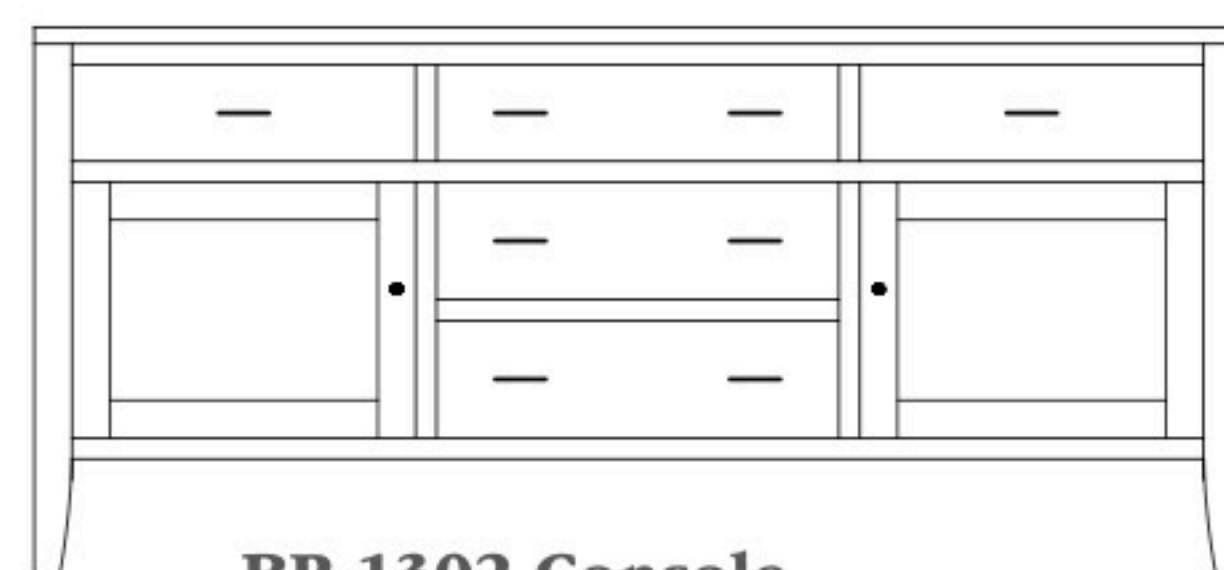

Barrington 72" Entertainment Consoles

BR-1300 Console

Shown in **Brown Maple** with **FC-47872 Bel-Aire** & **K272-SN Pulls** on Drawers, **K800-SN Knobs** on Doors

BR-1330 Console

72"w 25 $\frac{3}{4}$ "h 161/2
w/2 glass doors, 2 wood doors in center
& 3 adjustable shelves

BR-1331 Console

72"w 25 $\frac{3}{4}$ "h 161/2
w/2 glass doors, 2 adjustable shelves
& 2 drawers

BR-1333 Console

72"w 32 $\frac{3}{4}$ "h 161/2
w/2 glass doors, 2 adjustable shelves,
2 drawers, & DVD area

BR-1300 Console

72"w 32 $\frac{3}{4}$ "h 161/2
w/2 glass doors, 2 adjustable shelves,
& 3 drawers

BR-1301 Console

72"w 32 $\frac{3}{4}$ "h 161/2
w/2 glass doors, 2 wood doors in center,
3 adjustable shelves, & 3 drawers