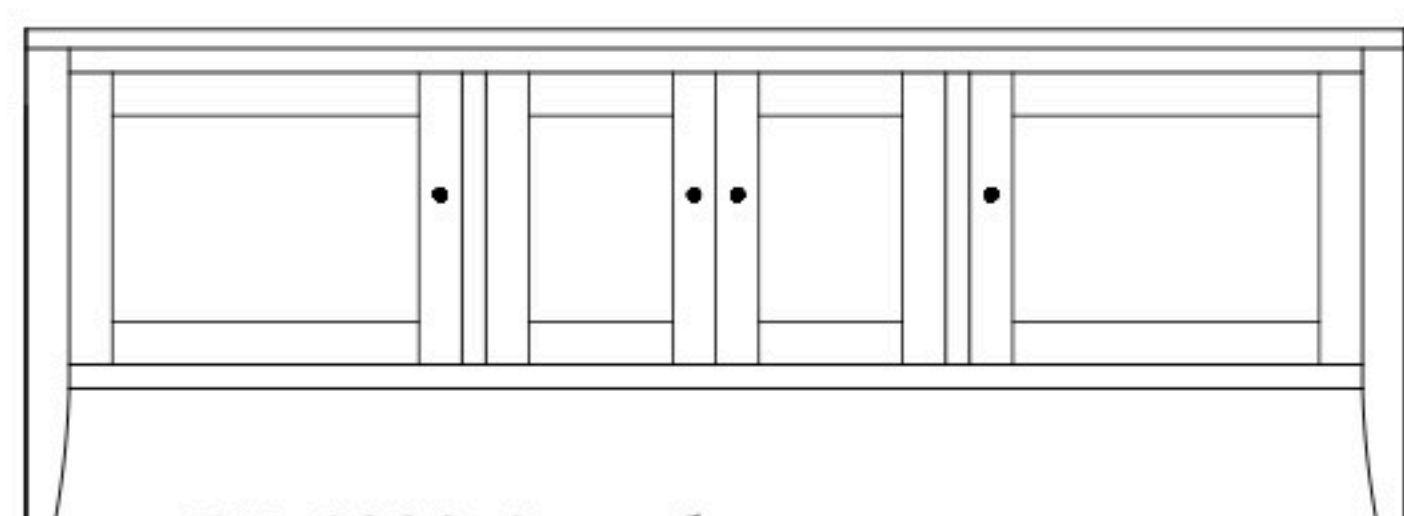

Barrington 72" Entertainment Consoles

BR-1300 Console

Shown in **Brown Maple** with **FC-47872 Bel-Aire** & **K272-SN Pulls** on Drawers, **K800-SN Knobs** on Doors

BR-1330 Console

72"w 25 $\frac{3}{4}$ "h 161/2
w/2 glass doors, 2 wood doors in center
& 3 adjustable shelves

BR-1331 Console

72"w 25 $\frac{3}{4}$ "h 161/2
w/2 glass doors, 2 adjustable shelves
& 2 drawers

BR-1333 Console

72"w 32 $\frac{3}{4}$ "h 161/2
w/2 glass doors, 2 adjustable shelves,
2 drawers, & DVD area

BR-1300 Console

72"w 32 $\frac{3}{4}$ "h 161/2
w/2 glass doors, 2 adjustable shelves,
& 3 drawers

BR-1301 Console

72"w 32 $\frac{3}{4}$ "h 161/2
w/2 glass doors, 2 wood doors in center,
3 adjustable shelves, & 3 drawers