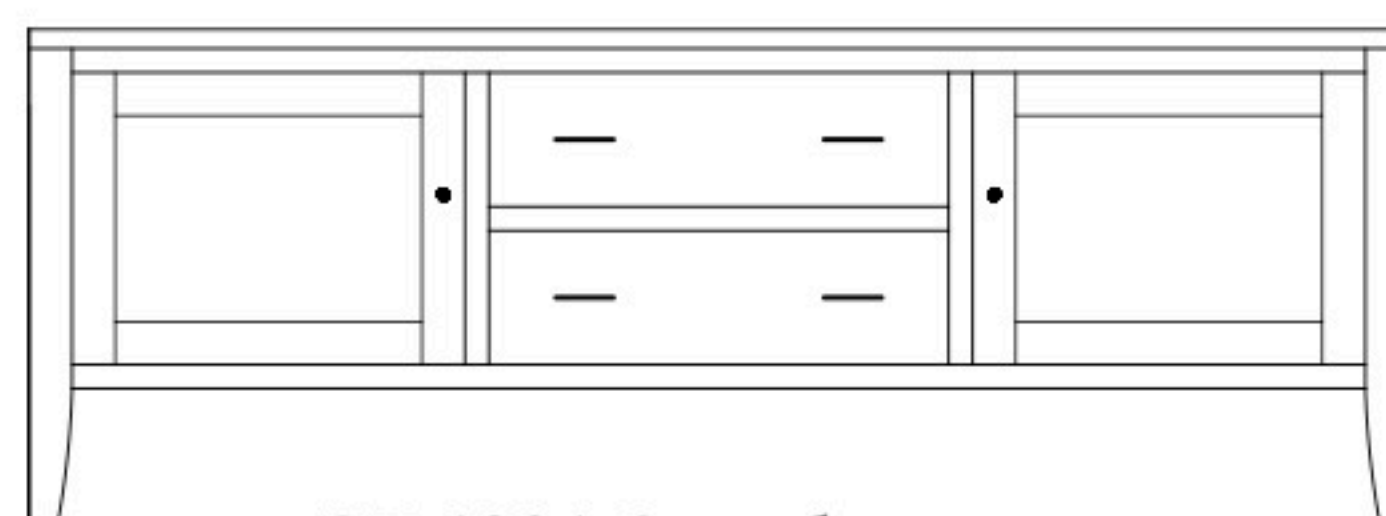

Barrington 72" Entertainment Consoles

BR-1300 Console

Shown in **Brown Maple** with **FC-47872 Bel-Aire** & **K272-SN Pulls** on Drawers, **K800-SN Knobs** on Doors

BR-1330 Console

72"w 25 $\frac{3}{4}$ "h 161/2
w/2 glass doors, 2 wood doors in center
& 3 adjustable shelves

BR-1331 Console

72"w 25 $\frac{3}{4}$ "h 161/2
w/2 glass doors, 2 adjustable shelves
& 2 drawers

BR-1333 Console

72"w 32 $\frac{3}{4}$ "h 161/2
w/2 glass doors, 2 adjustable shelves,
2 drawers, & DVD area

BR-1300 Console

72"w 32 $\frac{3}{4}$ "h 161/2
w/2 glass doors, 2 adjustable shelves,
& 3 drawers

BR-1301 Console

72"w 32 $\frac{3}{4}$ "h 161/2
w/2 glass doors, 2 wood doors in center,
3 adjustable shelves, & 3 drawers

BR-1302 Console

72"w 32 $\frac{3}{4}$ "h 161/2
w/2 glass doors, 2 adjustable shelves,
& 5 drawers

BR-1303 Console

72"w 32 $\frac{3}{4}$ "h 161/2
w/2 glass doors, 2 wood doors
in center, & 3 adjustable shelves