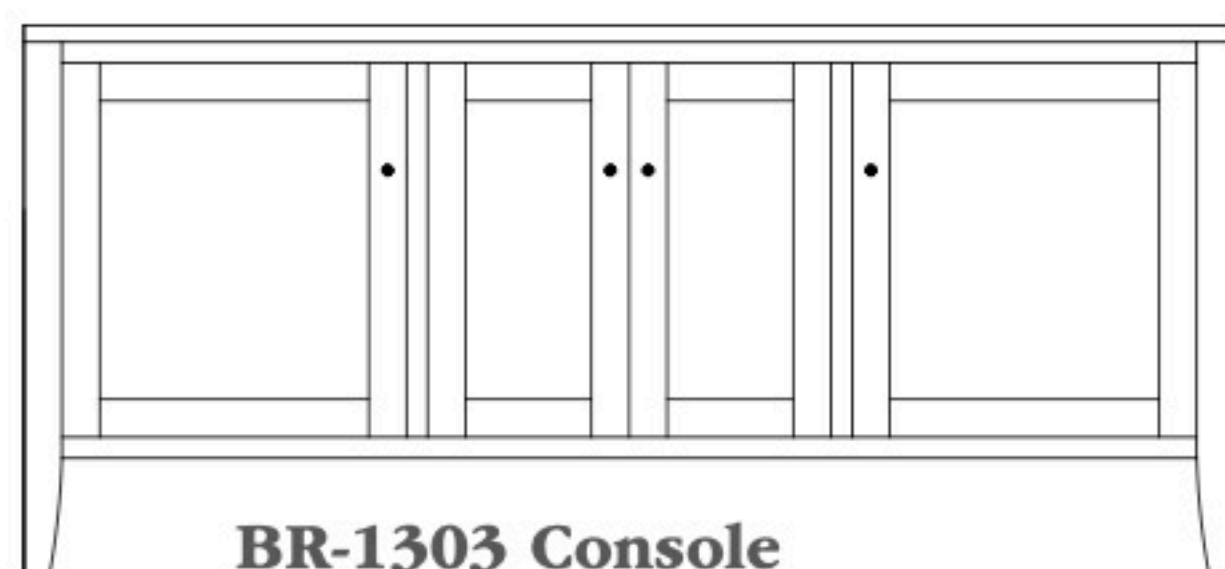

BR-1300 Console

72"w 32 $\frac{3}{4}$ "h 161/2
w/2 glass doors, 2 adjustable shelves,
& 3 drawers

BR-1301 Console

72"w 32 $\frac{3}{4}$ "h 161/2
w/2 glass doors, 2 wood doors in center,
3 adjustable shelves, & 3 drawers

BR-1302 Console

72"w 32 $\frac{3}{4}$ "h 161/2
w/2 glass doors, 2 adjustable shelves,
& 5 drawers

BR-1303 Console

72"w 32 $\frac{3}{4}$ "h 161/2
w/2 glass doors, 2 wood doors
in center, & 3 adjustable shelves