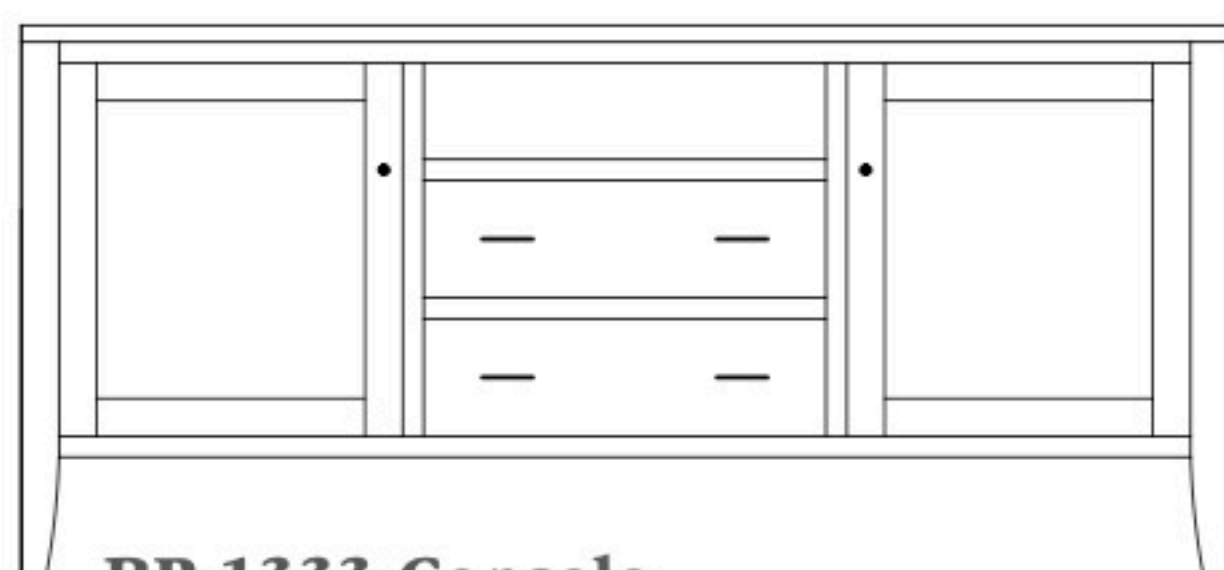

Barrington 72" Entertainment Consoles

BR-1300 Console

Shown in **Brown Maple** with **FC-47872 Bel-Aire** & **K272-SN Pulls** on Drawers, **K800-SN Knobs** on Doors

BR-1330 Console

72"w 25 $\frac{3}{4}$ "h 161/2
w/2 glass doors, 2 wood doors in center
& 3 adjustable shelves

BR-1331 Console

72"w 25 $\frac{3}{4}$ "h 161/2
w/2 glass doors, 2 adjustable shelves
& 2 drawers

BR-1333 Console

72"w 32 $\frac{3}{4}$ "h 161/2
w/2 glass doors, 2 adjustable shelves,
2 drawers, & DVD area

BR-1300 Console

72"w 32 $\frac{3}{4}$ "h 161/2
w/2 glass doors, 2 adjustable shelves,
& 3 drawers

BR-1301 Console

72"w 32 $\frac{3}{4}$ "h 161/2
w/2 glass doors, 2 wood doors in center,
3 adjustable shelves, & 3 drawers

BR-1302 Console

72"w 32 $\frac{3}{4}$ "h 161/2
w/2 glass doors, 2 adjustable shelves,
& 5 drawers

BR-1303 Console

72"w 32 $\frac{3}{4}$ "h 161/2
w/2 glass doors, 2 wood doors
in center, & 3 adjustable shelves