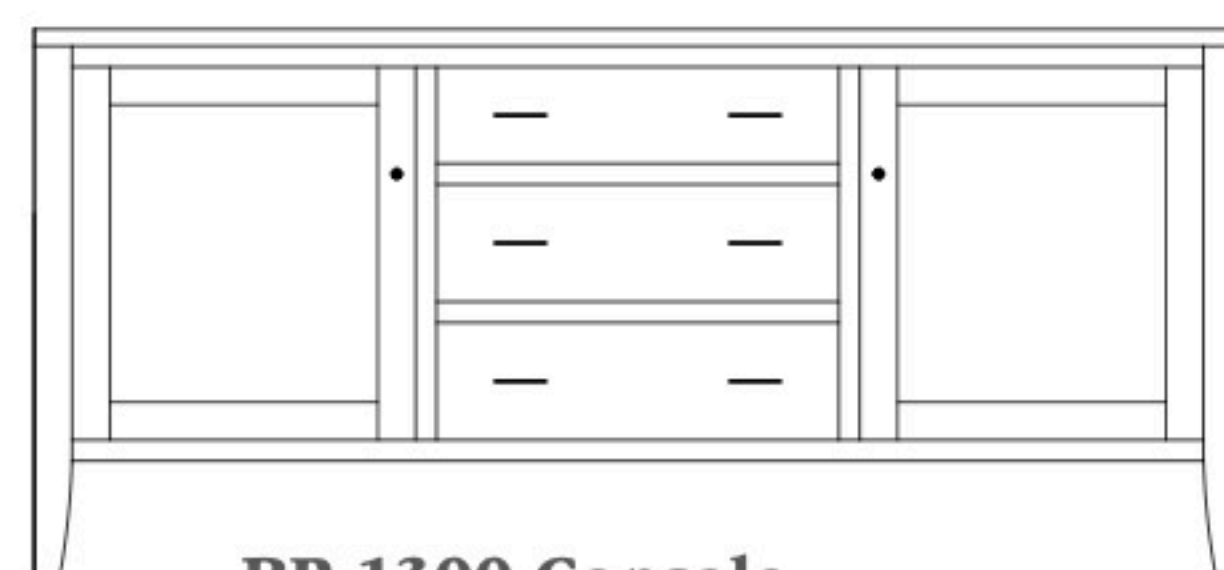

Barrington 72" Entertainment Consoles

BR-1300 Console

Shown in **Brown Maple** with **FC-47872 Bel-Aire** & **K272-SN Pulls** on Drawers, **K800-SN Knobs** on Doors

BR-1330 Console

72"w 25 $\frac{3}{4}$ "h 161/2
w/2 glass doors, 2 wood doors in center
& 3 adjustable shelves

BR-1331 Console

72"w 25 $\frac{3}{4}$ "h 161/2
w/2 glass doors, 2 adjustable shelves
& 2 drawers

BR-1333 Console

72"w 32 $\frac{3}{4}$ "h 161/2
w/2 glass doors, 2 adjustable shelves,
2 drawers, & DVD area

BR-1300 Console

72"w 32 $\frac{3}{4}$ "h 161/2
w/2 glass doors, 2 adjustable shelves,
& 3 drawers

BR-1301 Console

72"w 32 $\frac{3}{4}$ "h 161/2
w/2 glass doors, 2 wood doors in center,
3 adjustable shelves, & 3 drawers