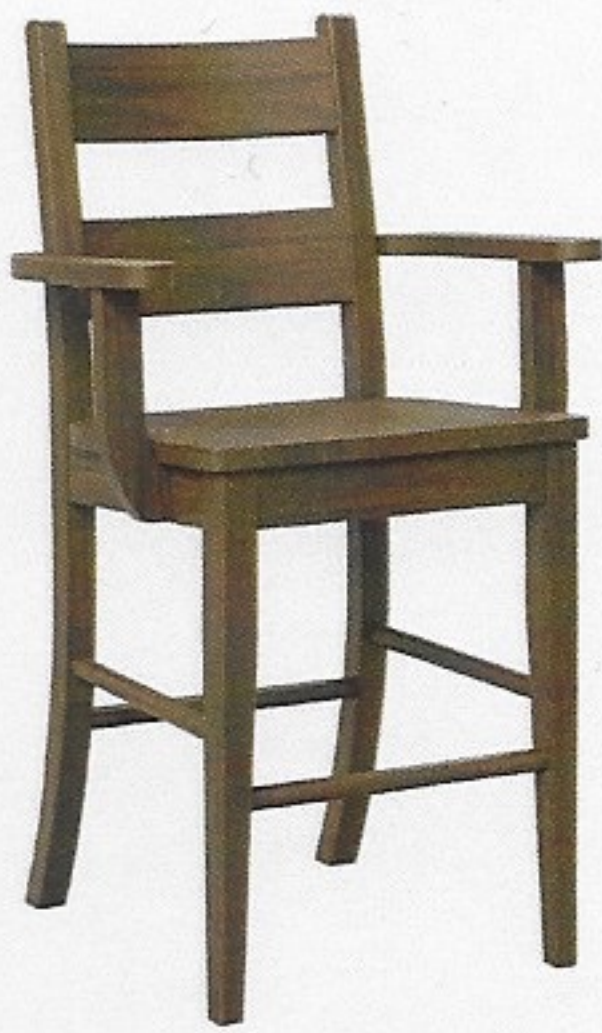

ARM CHAIR 25" W X 17.5" D X 38" H

SIDE CHAIR 18.5" W X 17.5" D X 38" H

24" BAR CHAIR  
18.5" W X 17.5" D X 42" H

30" SWIVEL BAR STOOL  
18.5" W X 17.5" D X 48" H

OFFICE CHAIR  
18.5" W X 17.5" D X 38" H

## LONDON COLLECTION

---

DEEP SCOOP SEAT