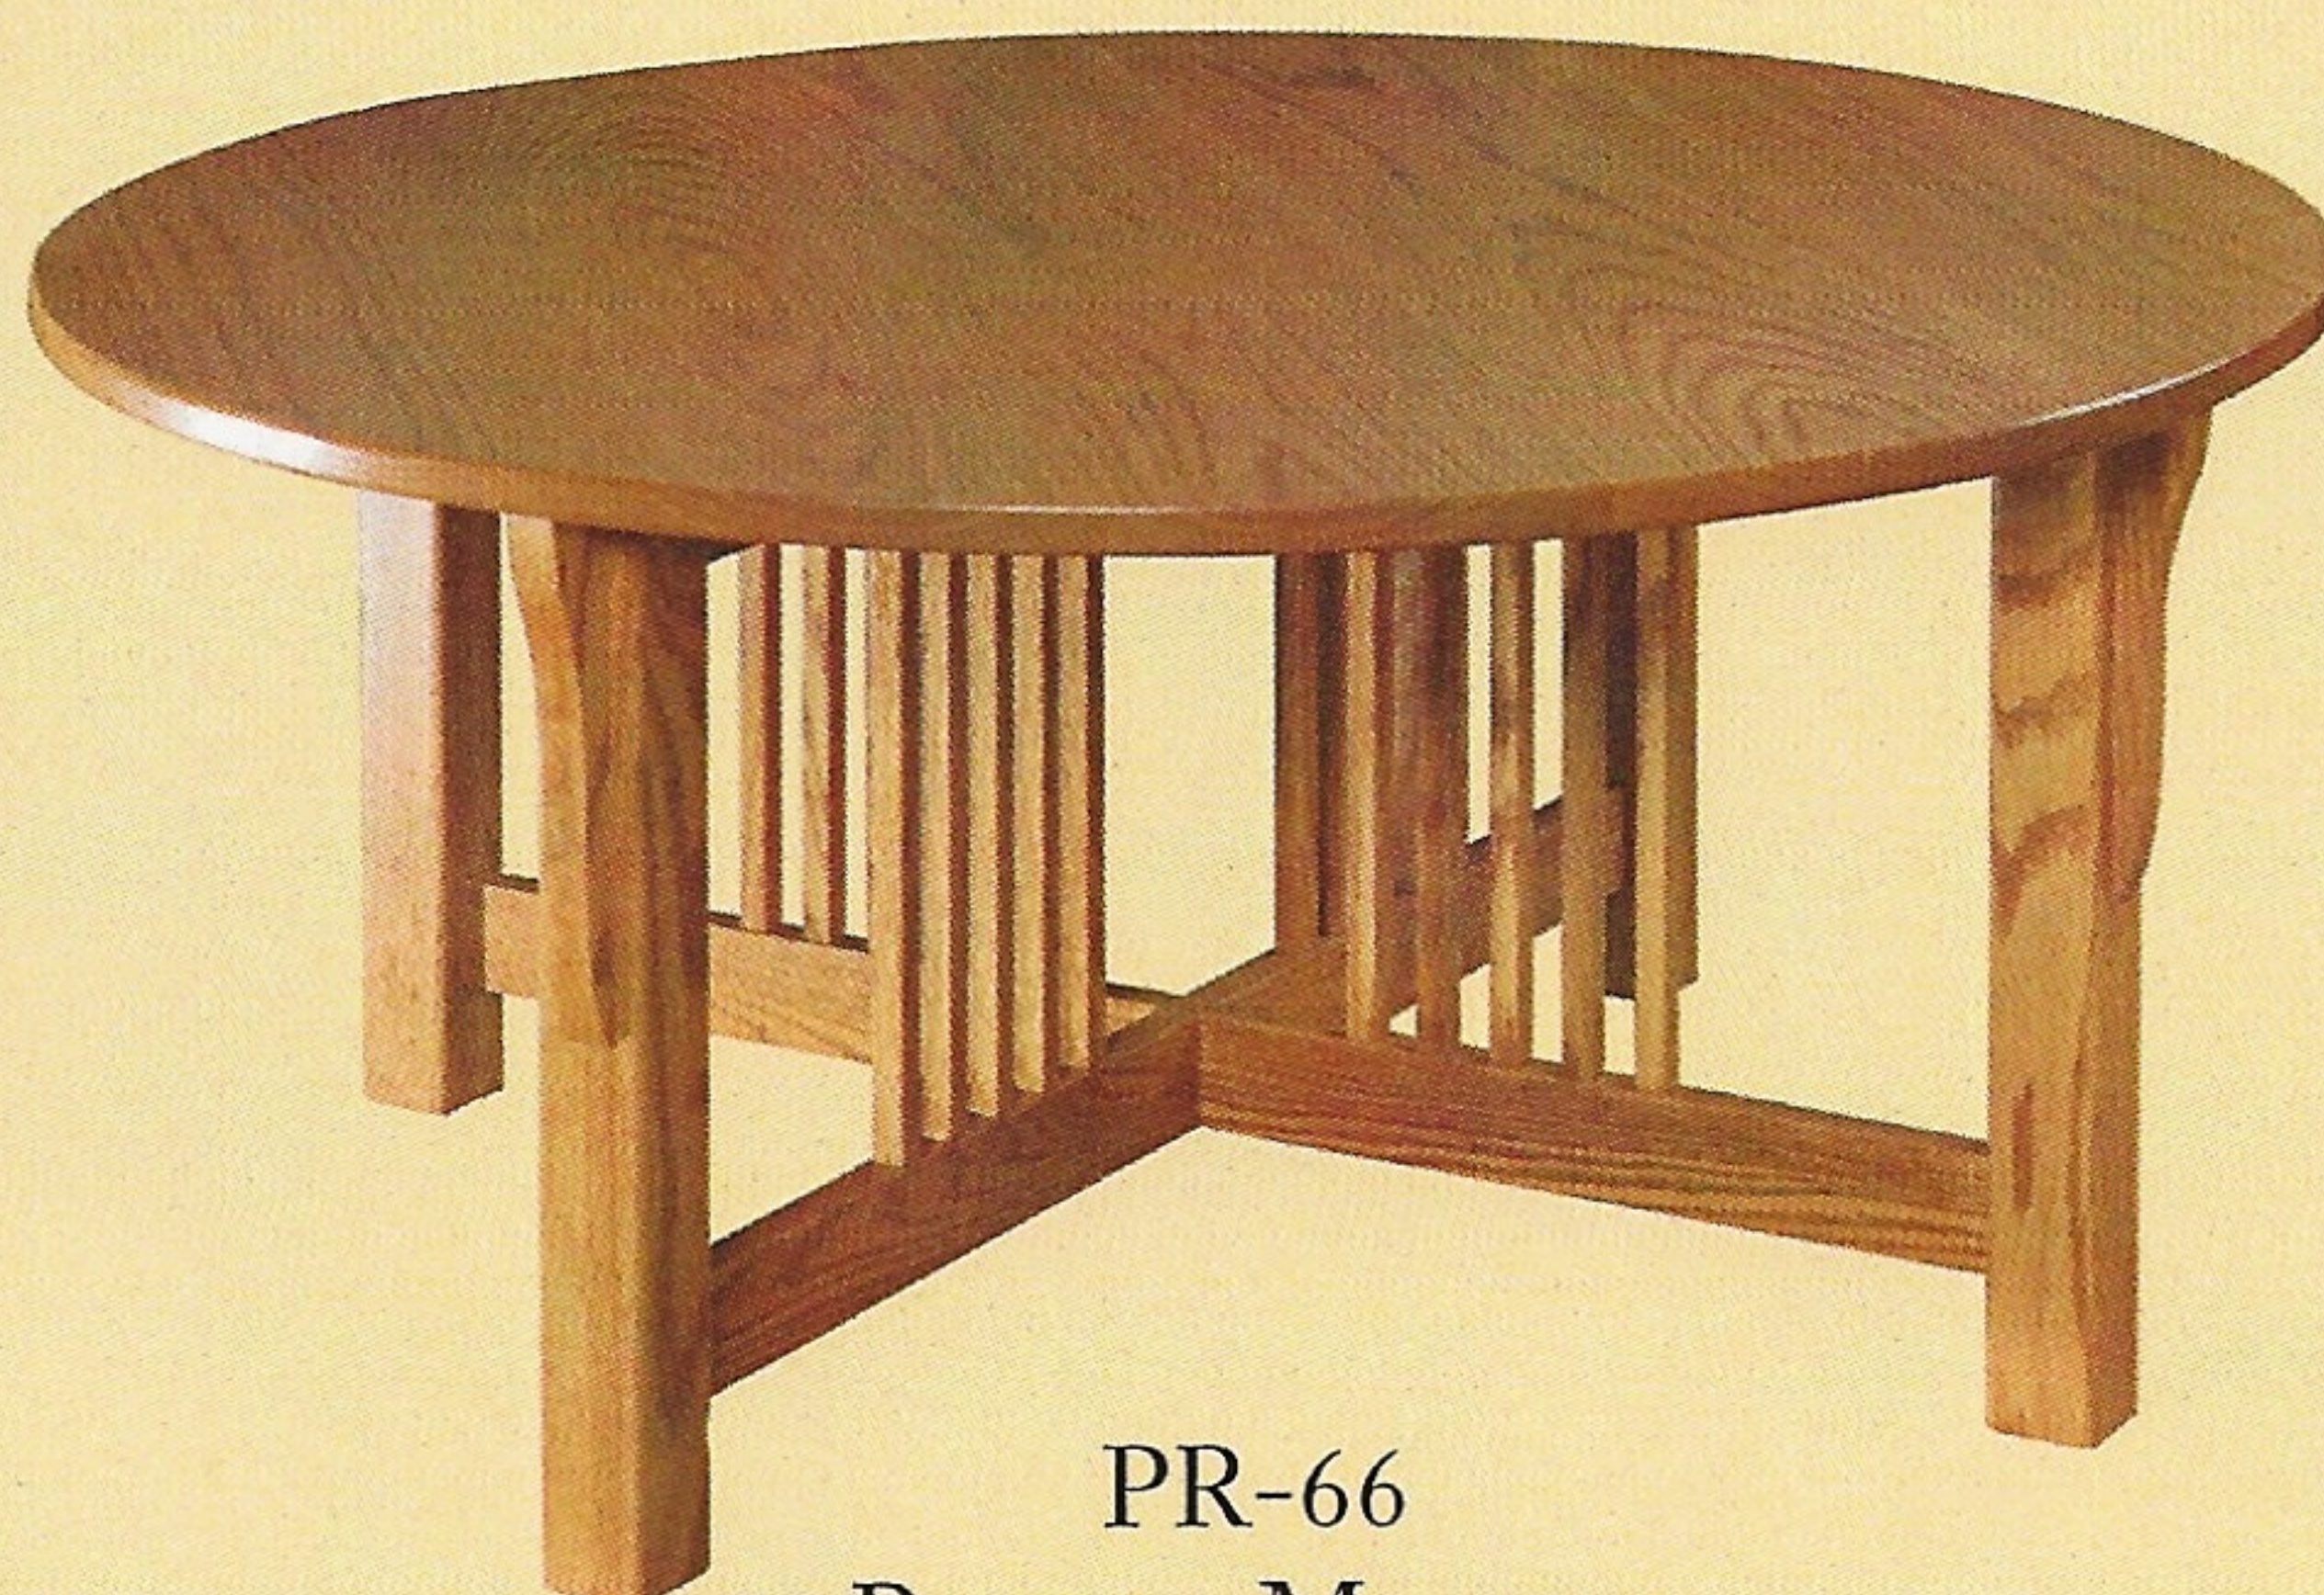

PRAIRIE MISSION

PR-37
PRAIRIE MISSION
ROUND END TABLE
WITH SHELF
24" x 25"H

PR-36
PRAIRIE MISSION
ROUND COFFEE TABLE
WITH SHELF
36" x 18"H

PR-35
PRAIRIE MISSION
END TABLE
22" x 18" x 23"H

PR-67 PRAIRIE MISSION
ROUND END TABLE
24" x 25"

PR-66
PRAIRIE MISSION
ROUND COFFEE TABLE
36" x 18"

PR-45
PRAIRIE MISSION
END TABLE
27" x 19" x 23"H