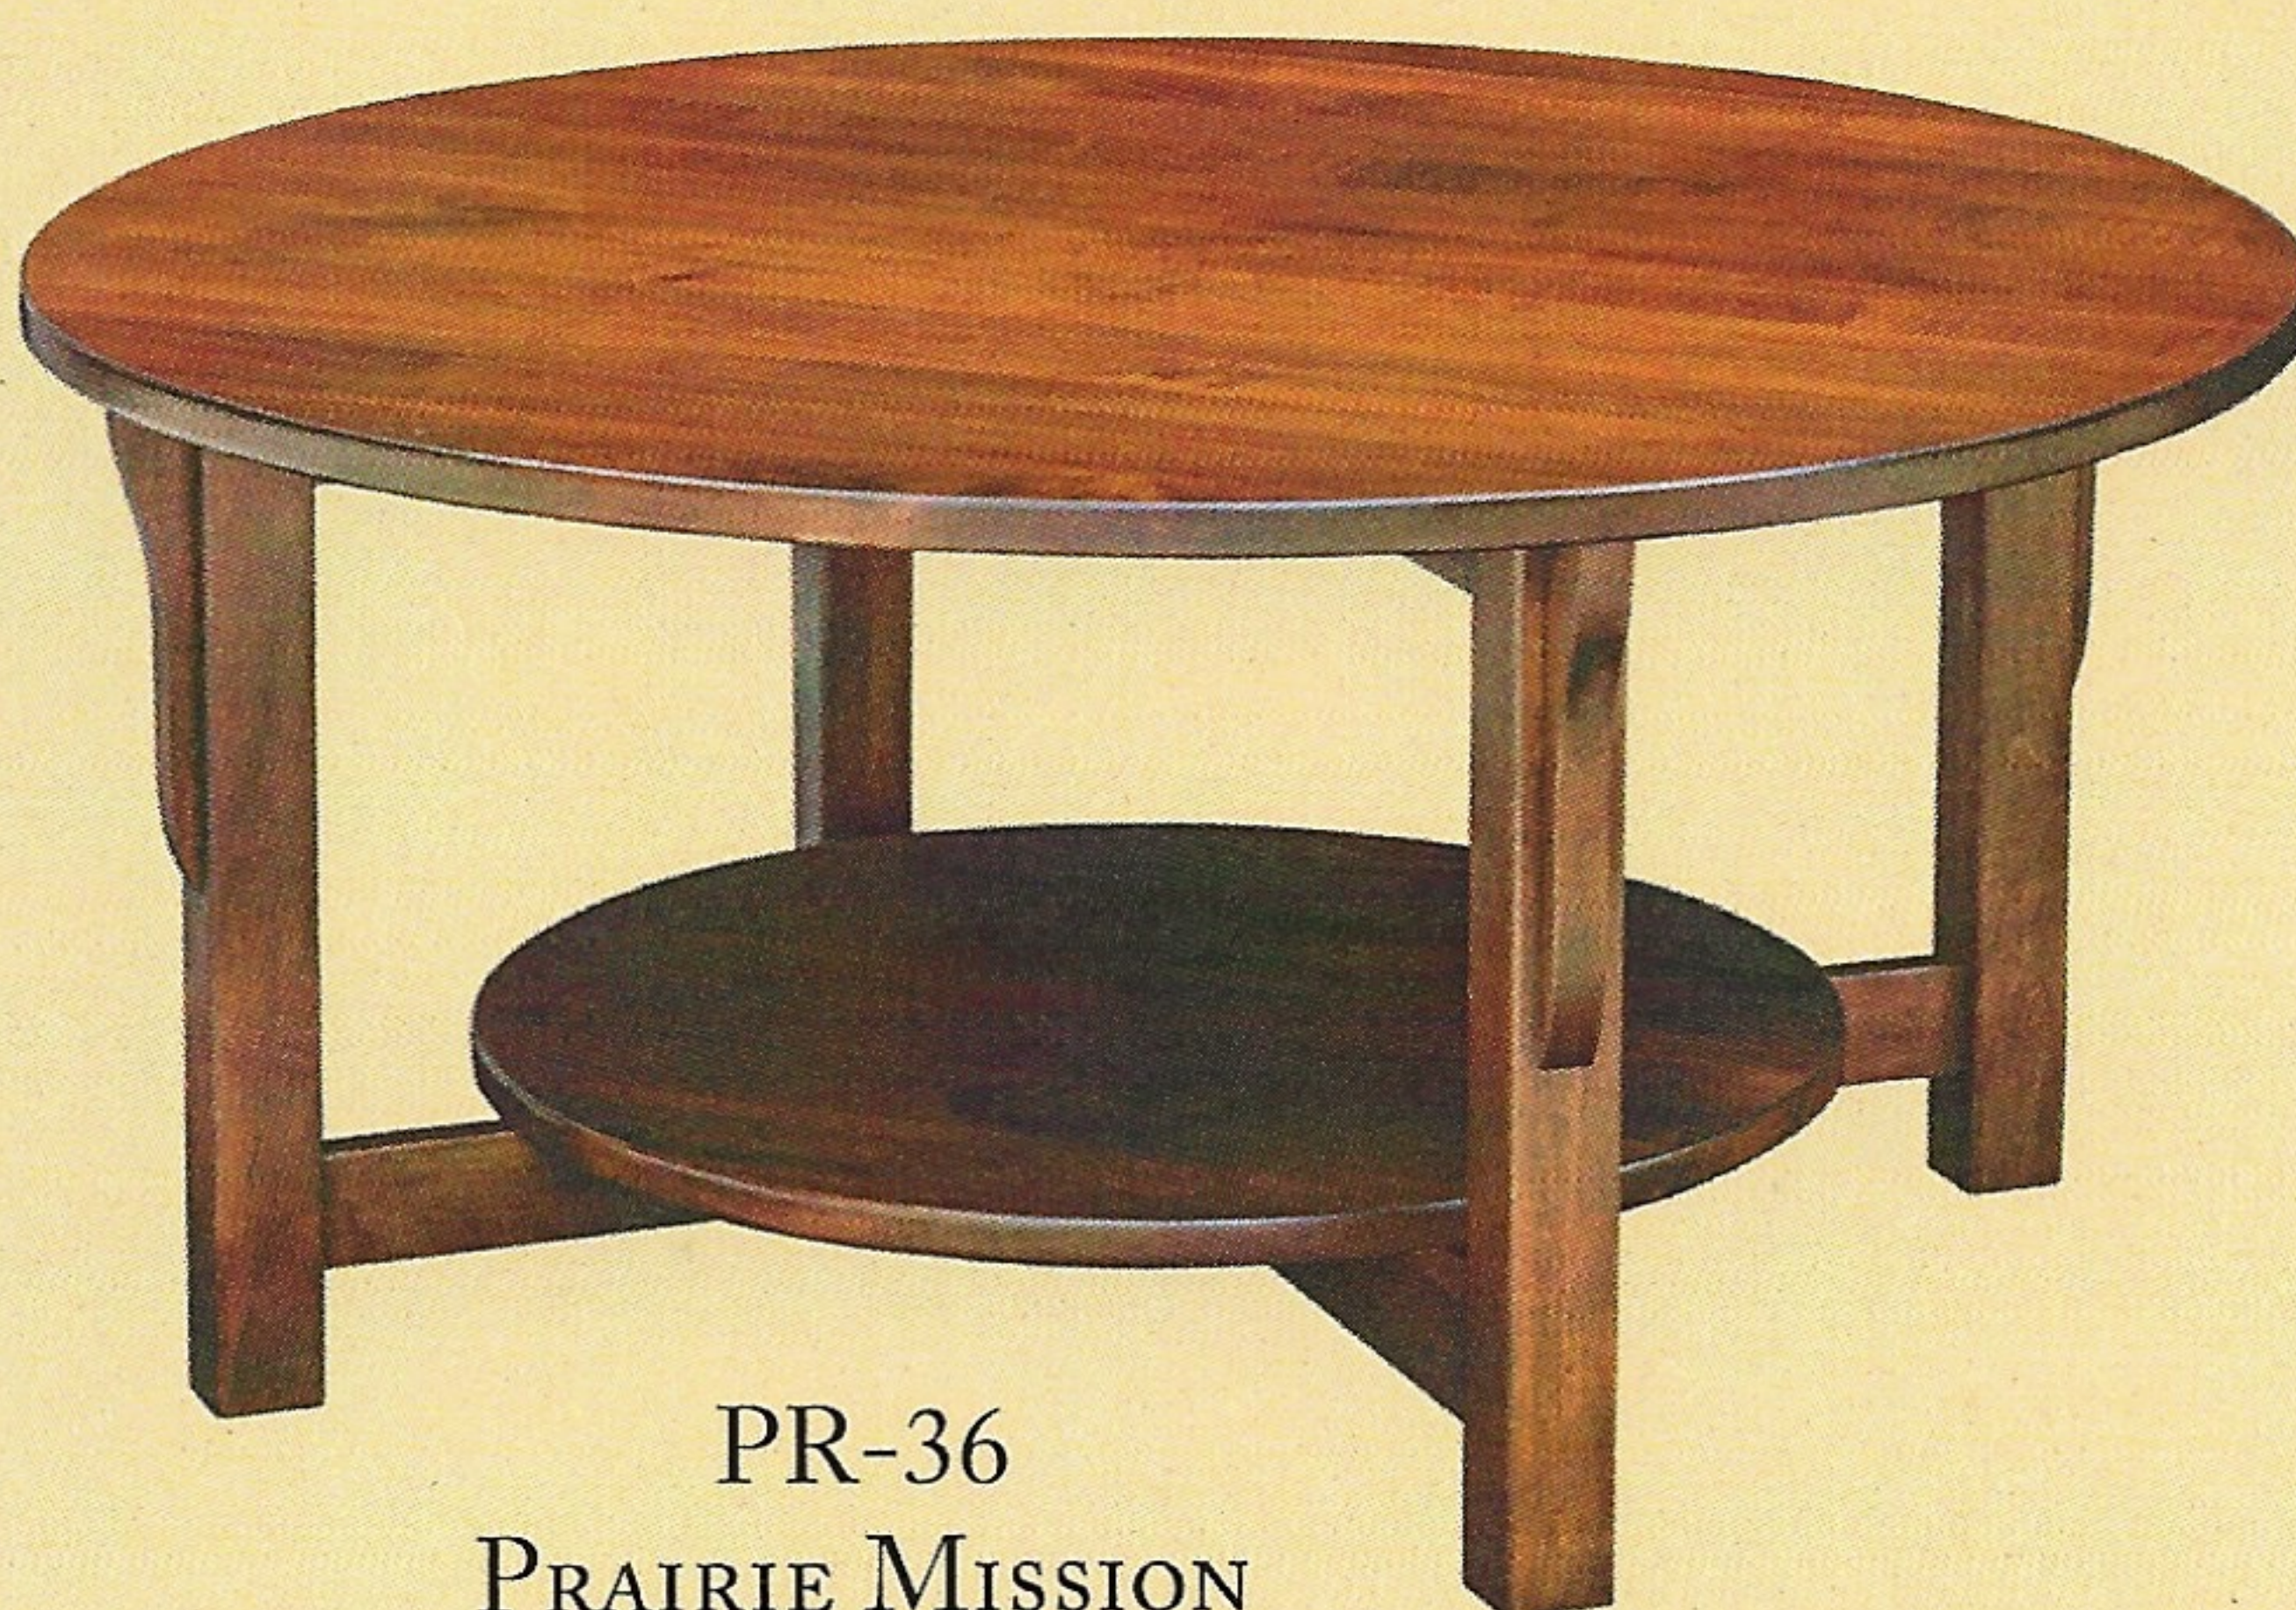

PRAIRIE MISSION

PR-37
PRAIRIE MISSION
ROUND END TABLE
WITH SHELF
24" x 25"H

PR-36
PRAIRIE MISSION
ROUND COFFEE TABLE
WITH SHELF
36" x 18"H

PR-35
PRAIRIE MISSION
END TABLE
22" x 18" x 23"H

PR-67 PRAIRIE MISSION
ROUND END TABLE
24" x 25"

PR-66
PRAIRIE MISSION
ROUND COFFEE TABLE
36" x 18"

PR-45
PRAIRIE MISSION
END TABLE
27" x 19" x 23"H