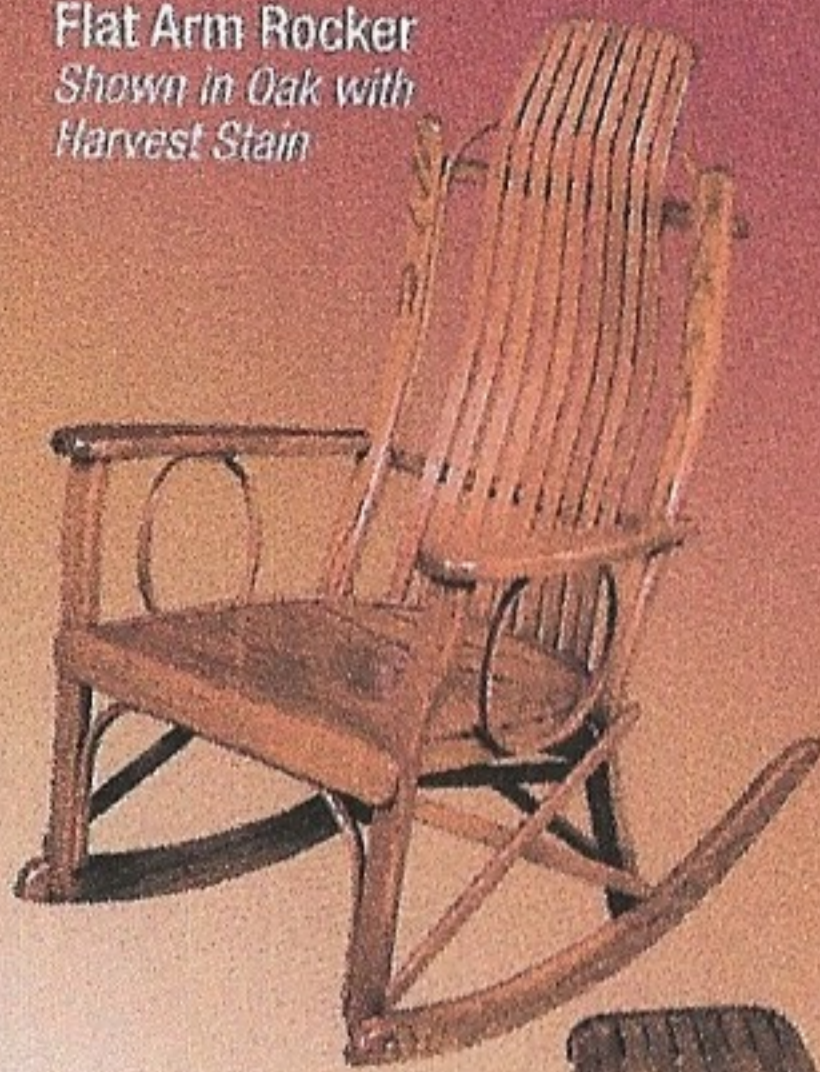

FLAT ARM ROCKERS

Item #195
Flat Arm Rocker
Shown in Oak with
Harvest Stain

Item #195
Flat Arm Rocker
Shown in
Natural Oak

Item #165
Flat Arm Rocker
Shown in Maple with
Asbury Stain

Item #185
Flat Arm Rocker
Shown in
Cherry with
Washington Stain

Item #185
Flat Arm Rocker
Shown in
Cherry with
Onyx Stain

UPOLSTERED PLANK STYLE

- Gliders
- Swivel Gliders
- Ottomans

Item #995
Glider

Shown in Oak with
OCS-110 Medium Stain

Fabric shown, Erie Back
with Colt Coffee Seat