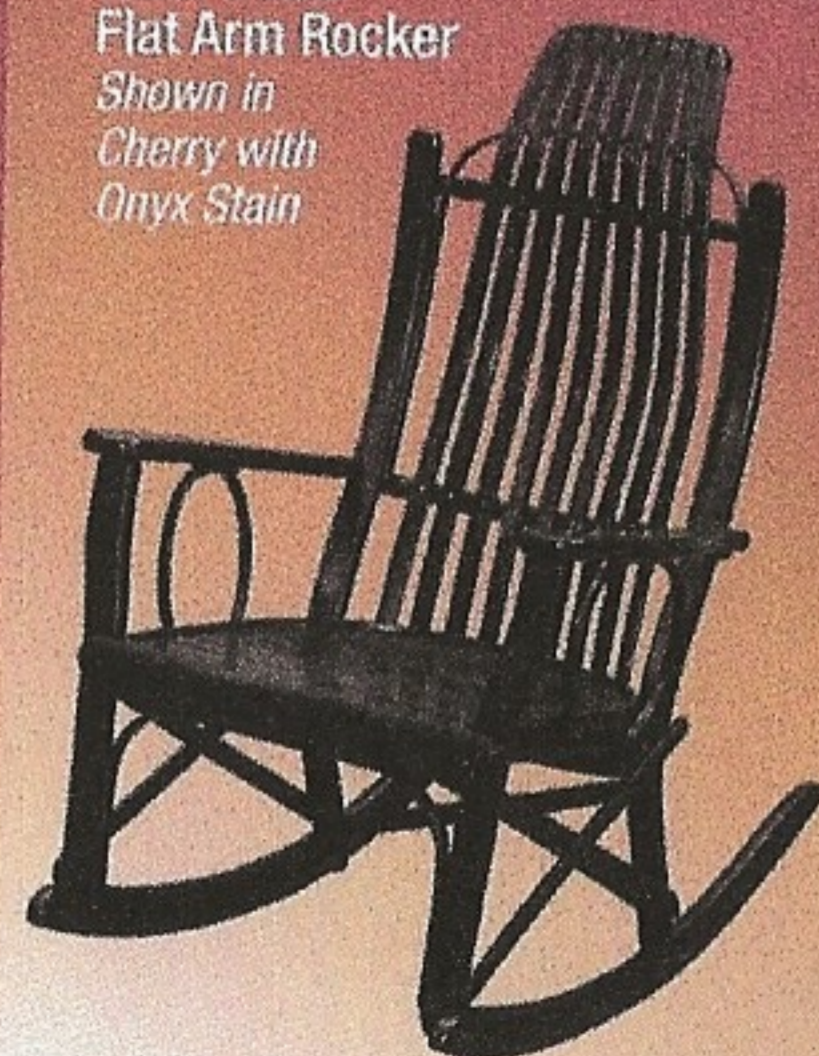

FLAT ARM ROCKERS

Item #195
Flat Arm Rocker
Shown in Oak with
Harvest Stain

Item #195
Flat Arm Rocker
Shown in
Natural Oak

Item #165
Flat Arm Rocker
Shown in Maple with
Asbury Stain

Item #185
Flat Arm Rocker
Shown in
Cherry with
Washington Stain

Item #185
Flat Arm Rocker
Shown in
Cherry with
Onyx Stain

UPOLSTERED PLANK STYLE

- Gliders
- Swivel Gliders
- Ottomans

Item #995
Glider

Shown in Oak with
OCS-110 Medium Stain

Fabric shown, Erie Back
with Colt Coffee Seat

Item #991
Ottoman

Shown in Oak with
OCS-110 Medium Stain

Fabric shown, Colt Coffee

* Gliders and Swivel Gliders have interchangeable backs