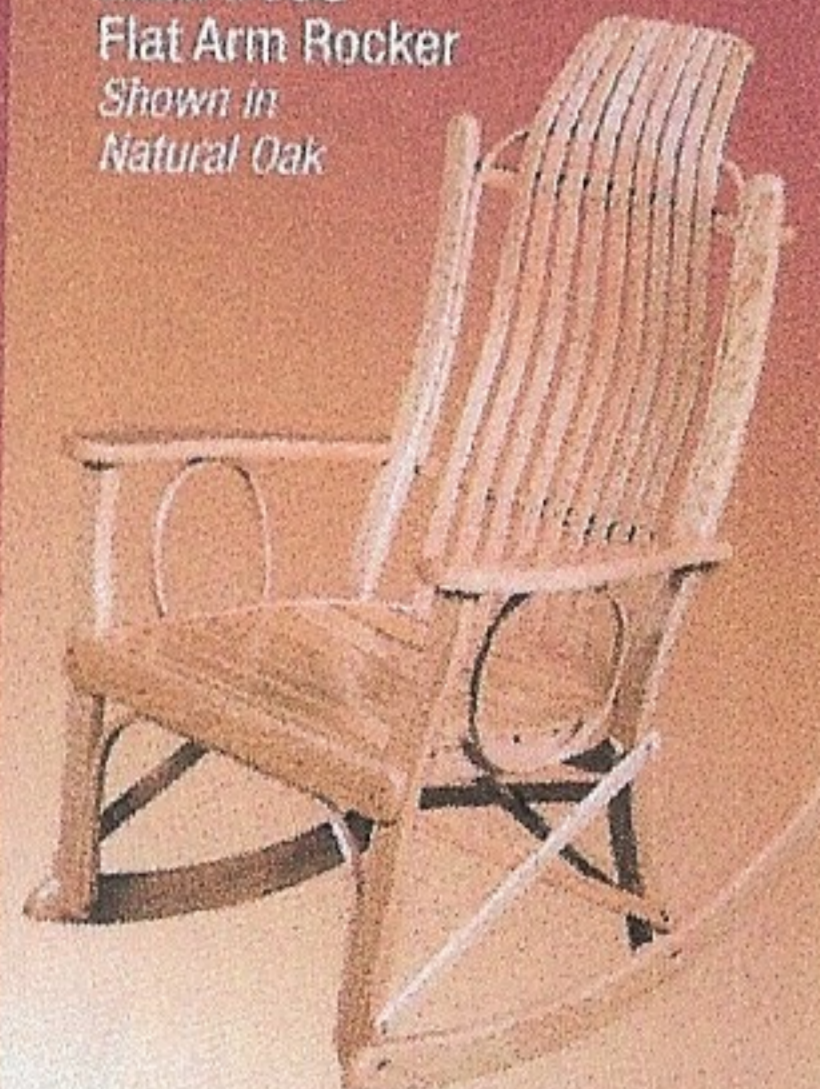

FLAT ARM ROCKERS

Item #195
Flat Arm Rocker
Shown in Oak with
Harvest Stain

Item #195
Flat Arm Rocker
Shown in
Natural Oak

Item #165
Flat Arm Rocker
Shown in Maple with
Asbury Stain

Item #185
Flat Arm Rocker
Shown in
Cherry with
Washington Stain

Item #185
Flat Arm Rocker
Shown in
Cherry with
Onyx Stain

UPOLSTERED PLANK STYLE

- Gliders
- Swivel Gliders
- Ottomans

Item #995
Glider

Shown in Oak with
OCS-110 Medium Stain

Fabric shown, Erie Back
with Colt Coffee Seat