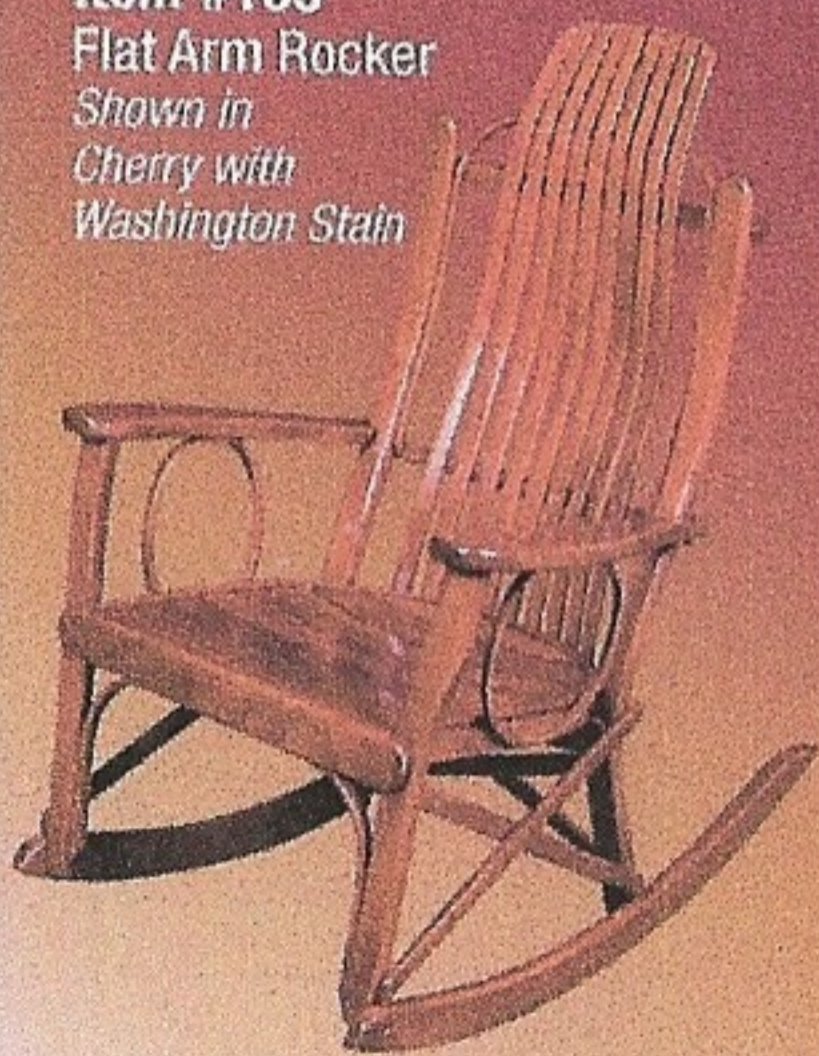

FLAT ARM ROCKERS

Item #195
Flat Arm Rocker
Shown in Oak with
Harvest Stain

Item #195
Flat Arm Rocker
Shown in
Natural Oak

Item #165
Flat Arm Rocker
Shown in Maple with
Asbury Stain

Item #185
Flat Arm Rocker
Shown in
Cherry with
Washington Stain

Item #185
Flat Arm Rocker
Shown in
Cherry with
Onyx Stain

UPOLSTERED PLANK STYLE

- Gliders
- Swivel Gliders
- Ottomans

Item #995
Glider

Shown in Oak with
OCS-110 Medium Stain

Fabric shown, Erie Back
with Colt Coffee Seat