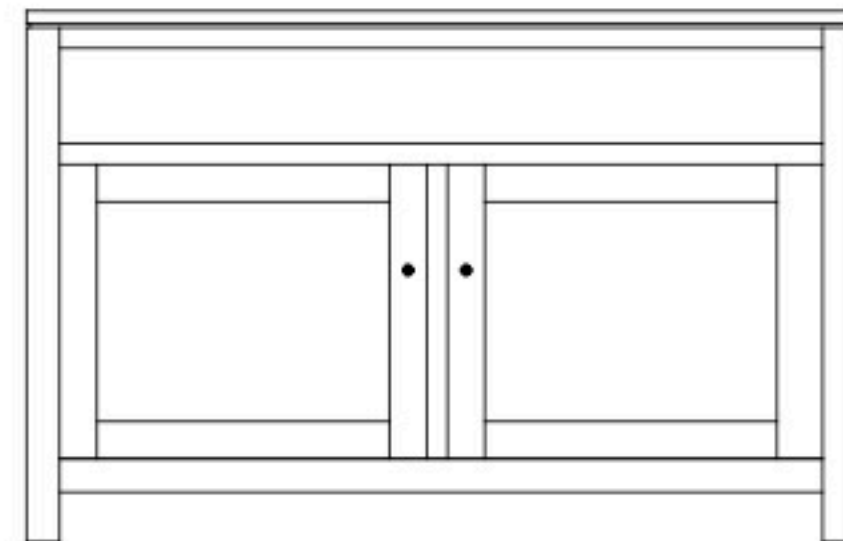

Dallas 50" Entertainment Consoles

DS-5150 Console

Shown in **Brown Maple** with **OCS-137 Lace** & **4425-BL Knobs**

DS-5150 Console

50"w 25"h 16½"d
w/2 glass doors, 1 adjustable shelf

DS-5151 Console

50"w 32"h 16½"d
w/2 glass doors, 1 adjustable shelf
& DVD area

DS-5152 Console

50"w 33¼"h 16½"d
w/2 glass doors 1 adjustable shelf
& 2 drawers

Dallas 60" Entertainment Consoles

DS-5158 Console

Shown in **Brown Maple** with **OCS-101-S2** & **55276-26 Pulls**

DS-5153 Console

60"w 25"h 16½"d
w/2 glass doors, 2 adjustable shelves,
& 2 drawers

DS-5154 Console

60"w 25"h 16½"d
w/2 glass doors, 1 wood door in center,
& 3 adjustable shelves

DS-5155 Console

60"w 32"h 16½"d
w/2 glass doors, 2 adjustable shelves,
2 drawers & DVD area

60"w 33¼"h 16½"d
w/2 glass doors, 1 wood doors in center,
3 adjustable shelves, & 2 drawers