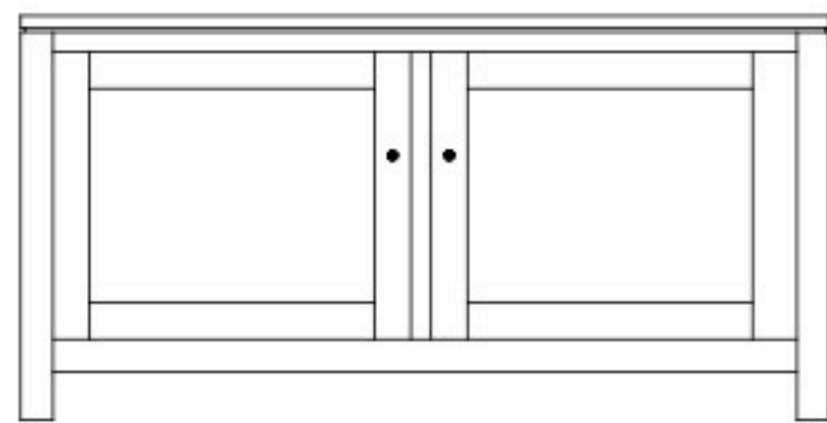

Dallas 50" Entertainment Consoles

DS-5150 Console

Shown in **Brown Maple** with **OCS-137 Lace** & **4425-BL Knobs**

DS-5150 Console

50"w 25"h 16½"d
w/2 glass doors, 1 adjustable shelf

DS-5151 Console

50"w 32"h 16½"d
w/2 glass doors, 1 adjustable shelf
& DVD area

DS-5152 Console

50"w 33¼"h 16½"d
w/2 glass doors 1 adjustable shelf
& 2 drawers

Dallas 60" Entertainment Consoles

DS-5158 Console

Shown in **Brown Maple** with **OCS-101-S2** & **55276-26 Pulls**

DS-5153 Console

60"w 25"h 16½"d
w/2 glass doors, 2 adjustable shelves,
& 2 drawers

DS-5154 Console

60"w 25"h 16½"d
w/2 glass doors, 1 wood door in center,
& 3 adjustable shelves

DS-5155 Console

60"w 32"h 16½"d
w/2 glass doors, 2 adjustable shelves,
2 drawers & DVD area

60"w 33¼"h 16½"d
w/2 glass doors, 1 wood doors in center,
3 adjustable shelves, & 2 drawers