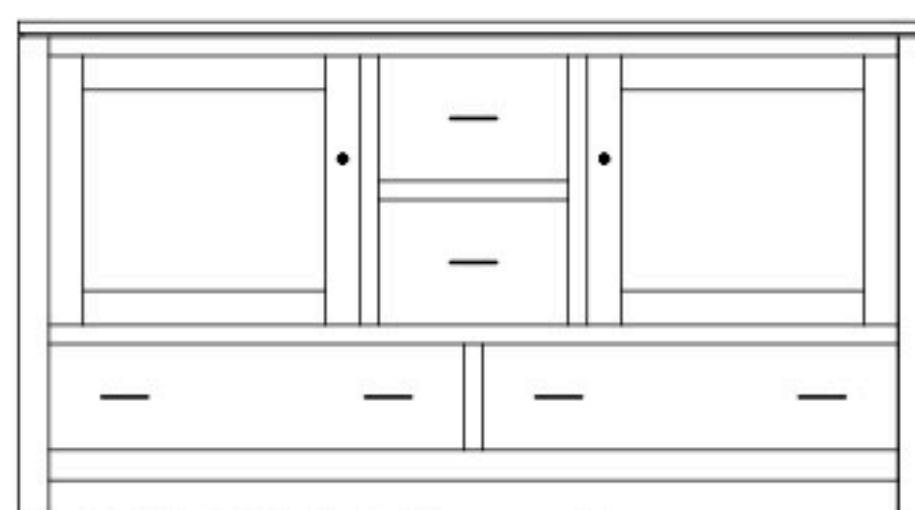

60"w 25"h 16½"d
w/2 glass doors, 2 adjustable shelves,
& 2 drawers

DS-5154 Console

60"w 25"h 16½"d
w/2 glass doors, 1 wood door in center,
& 3 adjustable shelves

DS-5155 Console

60"w 32"h 16½"d
w/2 glass doors, 2 adjustable shelves,
2 drawers & DVD area

DS-5156 Console

60"w 32"h 16½"d
w/2 glass doors, 1 wood door in center,
3 adjustable shelves, & DVD area

DS-5157 Console

60"w 33¼"h 16½"d
w/2 glass doors, 2 adjustable shelves,
& 4 Drawers

DS-5158 Console

60"w 33¼"h 16½"d
w/2 glass doors, 1 wood doors in center,
3 adjustable shelves, & 2 drawers