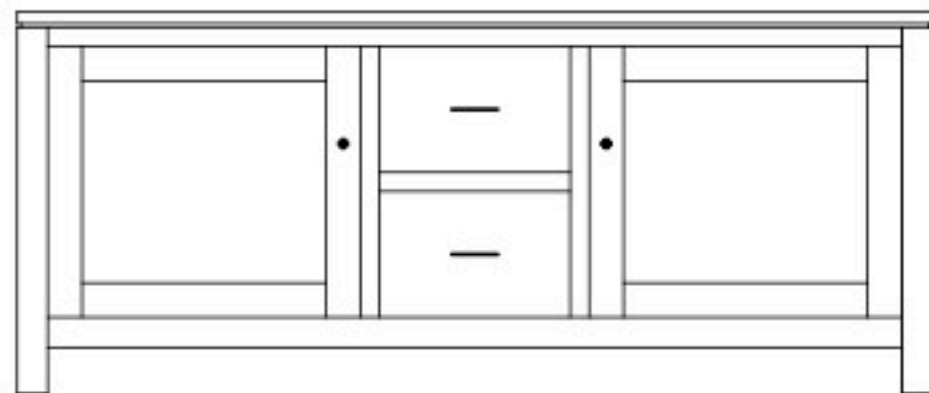

Dallas 50" Entertainment Consoles

DS-5150 Console

Shown in **Brown Maple** with **OCS-137 Lace** & **4425-BL Knobs**

DS-5150 Console

50"w 25"h 16½"d
w/2 glass doors, 1 adjustable shelf

DS-5151 Console

50"w 32"h 16½"d
w/2 glass doors, 1 adjustable shelf
& DVD area

DS-5152 Console

50"w 33¼"h 16½"d
w/2 glass doors 1 adjustable shelf
& 2 drawers

Dallas 60" Entertainment Consoles

DS-5158 Console

Shown in **Brown Maple** with **OCS-101-S2** & **55276-26 Pulls**

DS-5153 Console

60"w 25"h 16½"d
w/2 glass doors, 2 adjustable shelves,
& 2 drawers

DS-5154 Console

60"w 25"h 16½"d
w/2 glass doors, 1 wood door in center,
& 3 adjustable shelves

DS-5155 Console

60"w 32"h 16½"d
w/2 glass doors, 2 adjustable shelves,
2 drawers & DVD area

60"w 33¼"h 16½"d
w/2 glass doors, 1 wood doors in center,
3 adjustable shelves, & 2 drawers