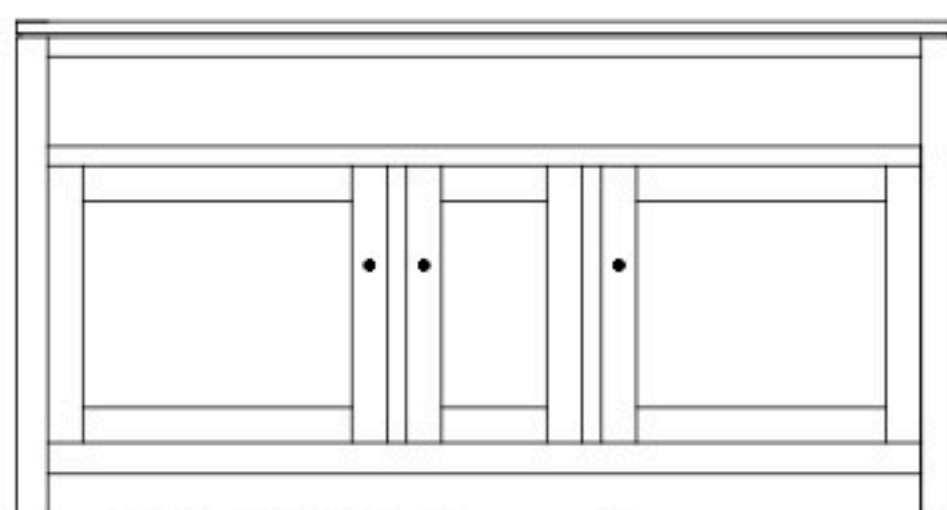

Dallas 50" Entertainment Consoles

DS-5150 Console

Shown in **Brown Maple** with **OCS-137 Lace** & **4425-BL Knobs**

DS-5150 Console

50"w 25"h 16½"d
w/2 glass doors, 1 adjustable shelf

DS-5151 Console

50"w 32"h 16½"d
w/2 glass doors, 1 adjustable shelf
& DVD area

60"w 25"h 16½"d
w/2 glass doors, 2 adjustable shelves,
& 2 drawers

DS-5154 Console

60"w 25"h 16½"d
w/2 glass doors, 1 wood door in center,
& 3 adjustable shelves

DS-5155 Console

60"w 32"h 16½"d
w/2 glass doors, 2 adjustable shelves,
2 drawers & DVD area

DS-5156 Console

60"w 32"h 16½"d
w/2 glass doors, 1 wood door in center,
3 adjustable shelves, & DVD area

DS-5157 Console

60"w 33¼"h 16½"d
w/2 glass doors, 2 adjustable shelves,
& 4 Drawers

DS-5158 Console

60"w 33¼"h 16½"d
w/2 glass doors, 1 wood doors in center,
3 adjustable shelves, & 2 drawers