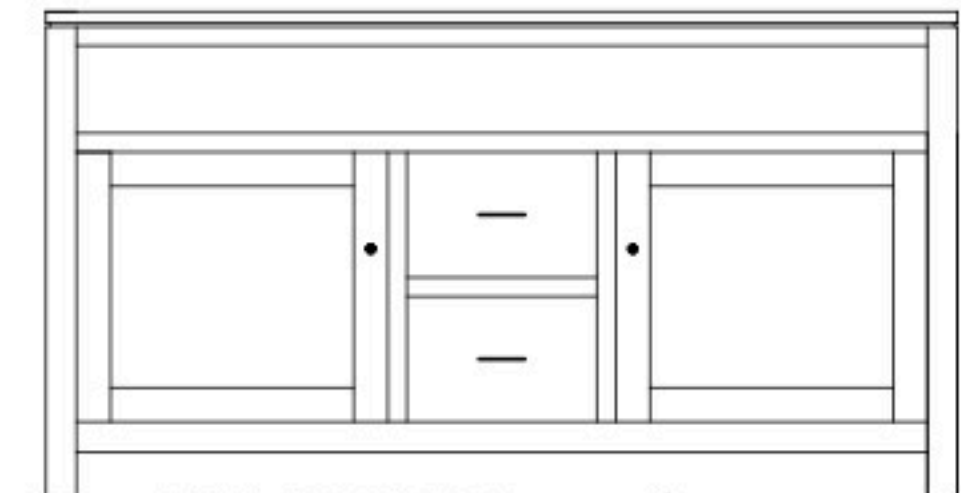

Dallas 50" Entertainment Consoles

DS-5150 Console

Shown in **Brown Maple** with **OCS-137 Lace** & **4425-BL Knobs**

DS-5150 Console

50"w 25"h 16½"d
w/2 glass doors, 1 adjustable shelf

DS-5151 Console

50"w 32"h 16½"d
w/2 glass doors, 1 adjustable shelf
& DVD area

DS-5152 Console

50"w 33¼"h 16½"d
w/2 glass doors 1 adjustable shelf
& 2 drawers

Dallas 60" Entertainment Consoles

DS-5158 Console

Shown in **Brown Maple** with **OCS-101-S2** & **55276-26 Pulls**

DS-5153 Console

60"w 25"h 16½"d
w/2 glass doors, 2 adjustable shelves,
& 2 drawers

DS-5154 Console

60"w 25"h 16½"d
w/2 glass doors, 1 wood door in center,
& 3 adjustable shelves

DS-5155 Console

60"w 32"h 16½"d
w/2 glass doors, 2 adjustable shelves,
2 drawers & DVD area

60"w 33¼"h 16½"d
w/2 glass doors, 1 wood doors in center,
3 adjustable shelves, & 2 drawers