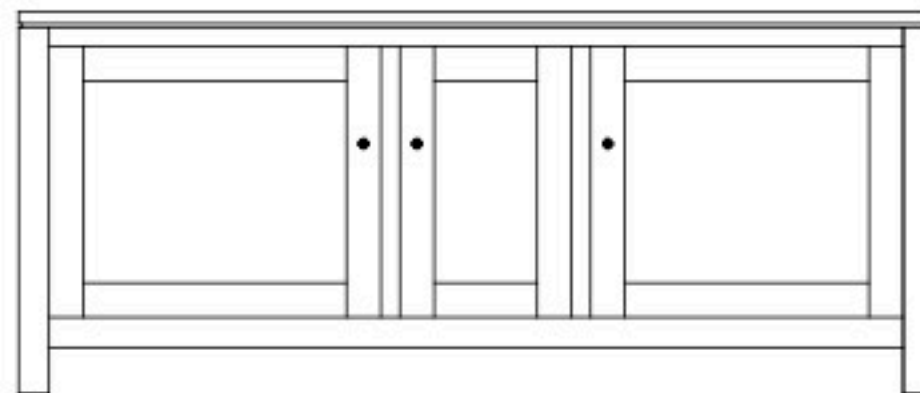

Dallas 50" Entertainment Consoles

DS-5150 Console

Shown in **Brown Maple** with **OCS-137 Lace** & **4425-BL Knobs**

DS-5150 Console

50"w 25"h 16½"d
w/2 glass doors, 1 adjustable shelf

DS-5151 Console

50"w 32"h 16½"d
w/2 glass doors, 1 adjustable shelf
& DVD area

DS-5152 Console

50"w 33¼"h 16½"d
w/2 glass doors 1 adjustable shelf
& 2 drawers

Dallas 60" Entertainment Consoles

DS-5158 Console

Shown in **Brown Maple** with **OCS-101-S2** & **55276-26 Pulls**

DS-5153 Console

60"w 25"h 16½"d
w/2 glass doors, 2 adjustable shelves,
& 2 drawers

DS-5154 Console

60"w 25"h 16½"d
w/2 glass doors, 1 wood door in center,
& 3 adjustable shelves

DS-5155 Console

60"w 32"h 16½"d
w/2 glass doors, 2 adjustable shelves,
2 drawers & DVD area

60"w 33¼"h 16½"d
w/2 glass doors, 1 wood doors in center,
3 adjustable shelves, & 2 drawers