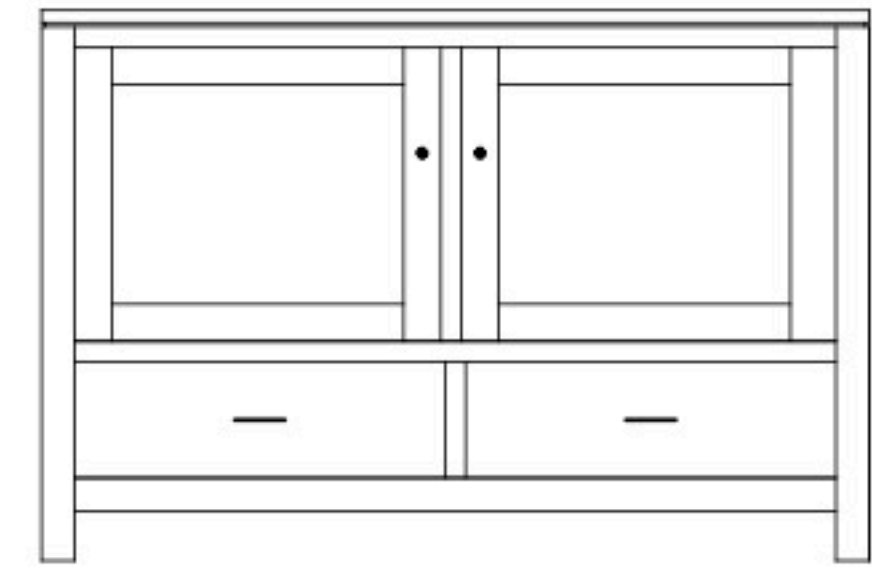

Dallas 50" Entertainment Consoles

DS-5150 Console

Shown in **Brown Maple** with **OCS-137 Lace** & **4425-BL Knobs**

DS-5150 Console

50"w 25"h 16½"d
w/2 glass doors, 1 adjustable shelf

DS-5151 Console

50"w 32"h 16½"d
w/2 glass doors, 1 adjustable shelf
& DVD area

DS-5152 Console

50"w 33¼"h 16½"d
w/2 glass doors 1 adjustable shelf
& 2 drawers

Dallas 60" Entertainment Consoles

DS-5158 Console

Shown in **Brown Maple** with **OCS-101-S2** & **55276-26 Pulls**

DS-5153 Console

60"w 25"h 16½"d
w/2 glass doors, 2 adjustable shelves,
& 2 drawers

DS-5154 Console

60"w 25"h 16½"d
w/2 glass doors, 1 wood door in center,
& 3 adjustable shelves

DS-5155 Console

60"w 32"h 16½"d
w/2 glass doors, 2 adjustable shelves,
2 drawers & DVD area

60"w 33¼"h 16½"d
w/2 glass doors, 1 wood doors in center,
3 adjustable shelves, & 2 drawers