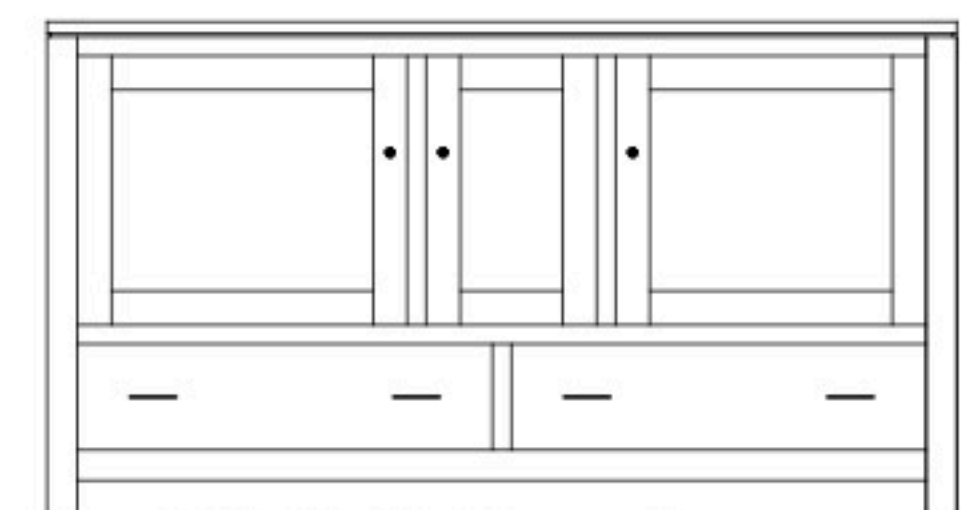

60"w 25"h 16½"d
w/2 glass doors, 2 adjustable shelves,
& 2 drawers

DS-5154 Console

60"w 25"h 16½"d
w/2 glass doors, 1 wood door in center,
& 3 adjustable shelves

DS-5155 Console

60"w 32"h 16½"d
w/2 glass doors, 2 adjustable shelves,
2 drawers & DVD area

DS-5156 Console

60"w 32"h 16½"d
w/2 glass doors, 1 wood door in center,
3 adjustable shelves, & DVD area

DS-5157 Console

60"w 33¼"h 16½"d
w/2 glass doors, 2 adjustable shelves,
& 4 Drawers

DS-5158 Console

60"w 33¼"h 16½"d
w/2 glass doors, 1 wood doors in center,
3 adjustable shelves, & 2 drawers