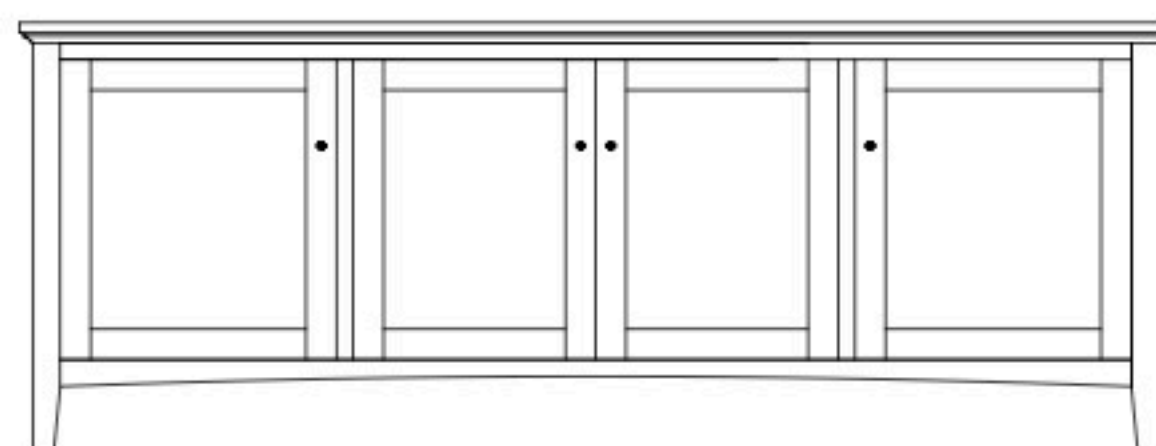

# Riverton 85" Entertainment Consoles

**RT-5372 Console**

Shown in **Brown Maple** with **OCS-113 Michaels** & **1586-G10 Knobs**

**RT-5366 Console**

85½"w 25"h 17½"d  
w/2 glass doors, 2 wood doors in center,  
& 3 adjustable shelves

**RT-5367 Console**

85½"w 25"h 17½"d  
w/2 glass doors, 2 adjustable shelves,  
& 4 drawers

**RT-5368 Console**

85½"w 32"h 17½"d  
w/2 glass doors, 2 wood doors in center,  
3 adjustable shelves, & DVD area

**RT-5369 Console**

85½"w 32"h 17½"d  
w/2 glass doors, 2 wood doors in center,  
3 adjustable shelves, & 2 drawers

**RT-5370 Console**

85½"w 32"h 17½"d  
w/2 glass doors, 2 adjustable shelves,  
4 drawers, & DVD area

**RT-5371 Console**

85½"w 32"h 17½"d  
w/2 glass doors, 2 adjustable shelves,  
& 6 drawers

**RT-5872 Console**

85½"w 32"h 17½"d  
w/2 glass doors, 2 wood doors in center,  
& 3 adjustable shelves