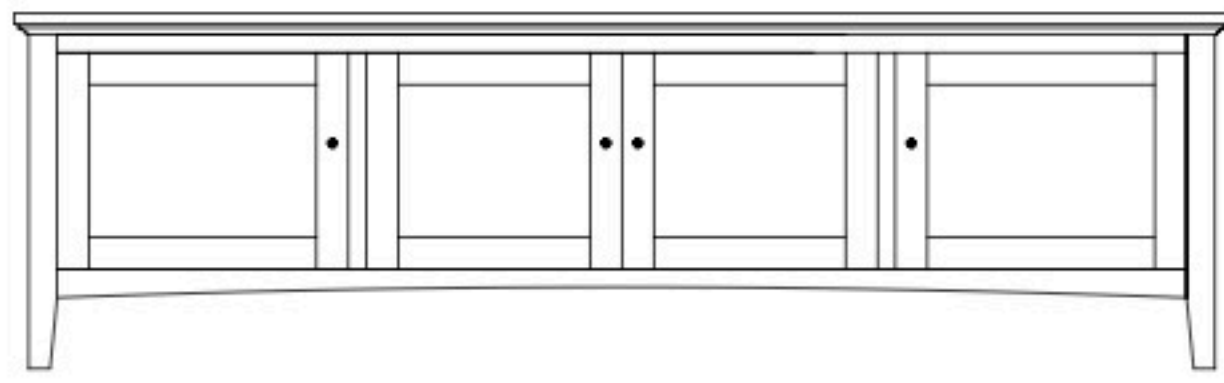

# Riverton 85" Entertainment Consoles

**RT-5372 Console**

Shown in **Brown Maple** with **OCS-113 Michaels** & **1586-G10 Knobs**

**RT-5366 Console**

85½"w 25"h 17½"d  
w/2 glass doors, 2 wood doors in center,  
& 3 adjustable shelves

**RT-5367 Console**

85½"w 25"h 17½"d  
w/2 glass doors, 2 adjustable shelves,  
& 4 drawers

**RT-5368 Console**

85½"w 32"h 17½"d  
w/2 glass doors, 2 wood doors in center,  
3 adjustable shelves, & DVD area

**RT-5369 Console**

85½"w 32"h 17½"d  
w/2 glass doors, 2 wood doors in center,  
3 adjustable shelves, & 2 drawers

**RT-5370 Console**

85½"w 32"h 17½"d  
w/2 glass doors, 2 adjustable shelves,  
4 drawers, & DVD area

**RT-5371 Console**

85½"w 32"h 17½"d  
w/2 glass doors, 2 adjustable shelves,  
& 6 drawers

**RT-5872 Console**

85½"w 32"h 17½"d  
w/2 glass doors, 2 wood doors in center,  
& 3 adjustable shelves