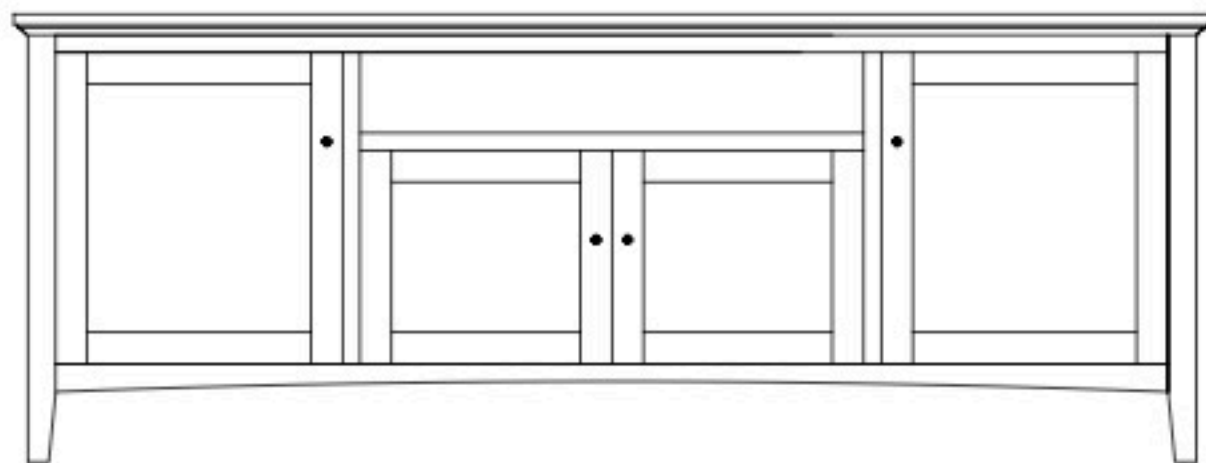

# Riverton 85" Entertainment Consoles

**RT-5372 Console**

Shown in **Brown Maple** with **OCS-113 Michaels** & **1586-G10 Knobs**

**RT-5366 Console**

85½"w 25"h 17½"d  
w/2 glass doors, 2 wood doors in center,  
& 3 adjustable shelves

**RT-5367 Console**

85½"w 25"h 17½"d  
w/2 glass doors, 2 adjustable shelves,  
& 4 drawers

**RT-5368 Console**

85½"w 32"h 17½"d  
w/2 glass doors, 2 wood doors in center,  
3 adjustable shelves, & DVD area

**RT-5369 Console**

85½"w 32"h 17½"d  
w/2 glass doors, 2 wood doors in center,  
3 adjustable shelves, & 2 drawers

**RT-5370 Console**

85½"w 32"h 17½"d  
w/2 glass doors, 2 adjustable shelves,  
4 drawers, & DVD area

**RT-5371 Console**

85½"w 32"h 17½"d  
w/2 glass doors, 2 adjustable shelves,  
& 6 drawers

**RT-5872 Console**

85½"w 32"h 17½"d  
w/2 glass doors, 2 wood doors in center,  
& 3 adjustable shelves