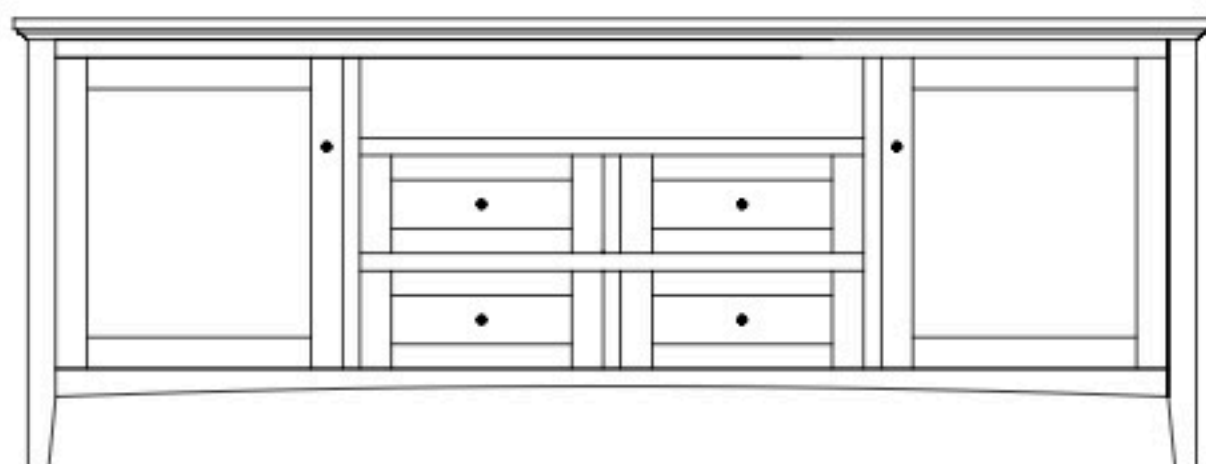

# Riverton 85" Entertainment Consoles

**RT-5372 Console**

Shown in **Brown Maple** with **OCS-113 Michaels** & **1586-G10 Knobs**

**RT-5366 Console**

85½"w 25"h 17½"d  
w/2 glass doors, 2 wood doors in center,  
& 3 adjustable shelves

**RT-5367 Console**

85½"w 25"h 17½"d  
w/2 glass doors, 2 adjustable shelves,  
& 4 drawers

**RT-5368 Console**

85½"w 32"h 17½"d  
w/2 glass doors, 2 wood doors in center,  
3 adjustable shelves, & DVD area

**RT-5369 Console**

85½"w 32"h 17½"d  
w/2 glass doors, 2 wood doors in center,  
3 adjustable shelves, & 2 drawers

**RT-5370 Console**

85½"w 32"h 17½"d  
w/2 glass doors, 2 adjustable shelves,  
4 drawers, & DVD area

**RT-5371 Console**

85½"w 32"h 17½"d  
w/2 glass doors, 2 adjustable shelves,  
& 6 drawers

**RT-5872 Console**

85½"w 32"h 17½"d  
w/2 glass doors, 2 wood doors in center,  
& 3 adjustable shelves