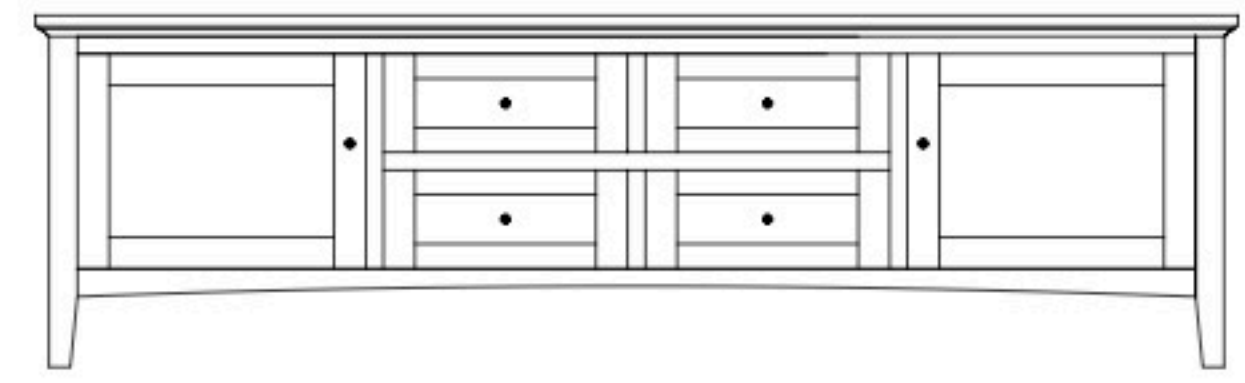

# Riverton 85" Entertainment Consoles

**RT-5372 Console**

Shown in **Brown Maple** with **OCS-113 Michaels** & **1586-G10 Knobs**

**RT-5366 Console**

85½"w 25"h 17½"d  
w/2 glass doors, 2 wood doors in center,  
& 3 adjustable shelves

**RT-5367 Console**

85½"w 25"h 17½"d  
w/2 glass doors, 2 adjustable shelves,  
& 4 drawers

**RT-5368 Console**

85½"w 32"h 17½"d  
w/2 glass doors, 2 wood doors in center,  
3 adjustable shelves, & DVD area

**RT-5369 Console**

85½"w 32"h 17½"d  
w/2 glass doors, 2 wood doors in center,  
3 adjustable shelves, & 2 drawers

**RT-5370 Console**

85½"w 32"h 17½"d  
w/2 glass doors, 2 adjustable shelves,  
4 drawers, & DVD area

**RT-5371 Console**

85½"w 32"h 17½"d  
w/2 glass doors, 2 adjustable shelves,  
& 6 drawers

**RT-5872 Console**

85½"w 32"h 17½"d  
w/2 glass doors, 2 wood doors in center,  
& 3 adjustable shelves