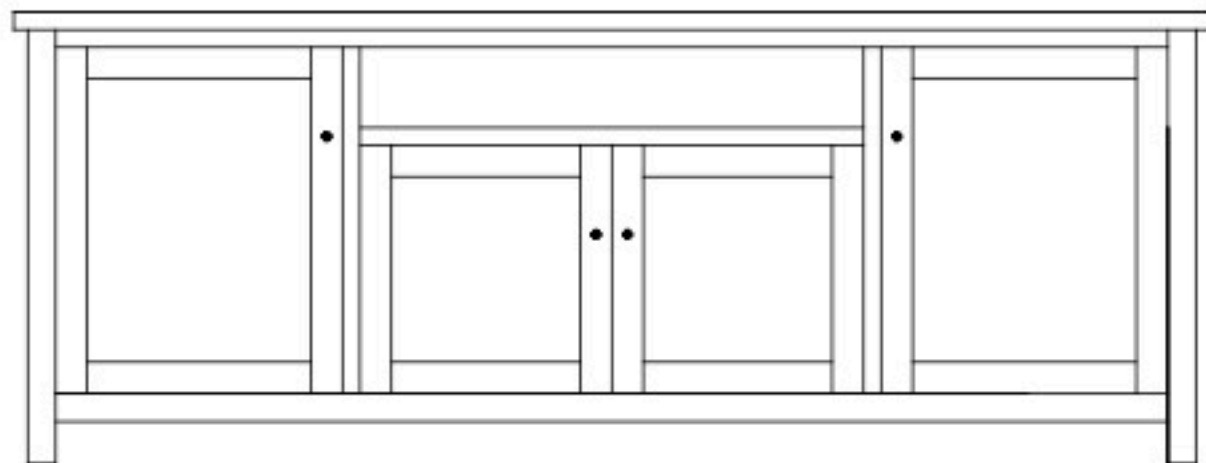

# Holton 85" Entertainment Consoles

**HN-5872 Console**

Shown in **Rustic Hickory FC-42000 Almond**  
**Tops Reclaimed Barnwood with S-43514 Double Time,**  
**& 4425-ORB Knobs**

**HN-5866 Console**

85½"w 25¼"h 18"d  
 w/2 glass doors, 2 wood doors in center,  
 & 3 adjustable shelves

**HN-5867 Console**

85½"w 25¼"h 18"d  
 w/2 glass doors, 2 adjustable shelves,  
 & 4 drawers

**HN-5868 Console**

85½"w 32¼"h 18"d  
 w/2 glass doors, 2 wood doors in center,  
 3 adjustable shelves, & DVD area

**HN-5869 Console**

85½"w 32¼"h 18"d  
 w/2 glass doors, 2 wood doors in center,  
 3 adjustable shelves, & 2 drawers

**HN-5870 Console**

85½"w 32¼"h 18"d  
 w/2 glass doors, 2 adjustable shelves,  
 4 drawers, & DVD area

**HN-5871 Console**

85½"w 32¼"h 18"d  
 w/2 glass doors, 2 adjustable shelves,  
 & 6 drawers

**HN-5872 Console**

85½"w 32¼"h 18"d  
 w/2 glass doors, 2 wood doors in center,  
 & 3 adjustable shelves