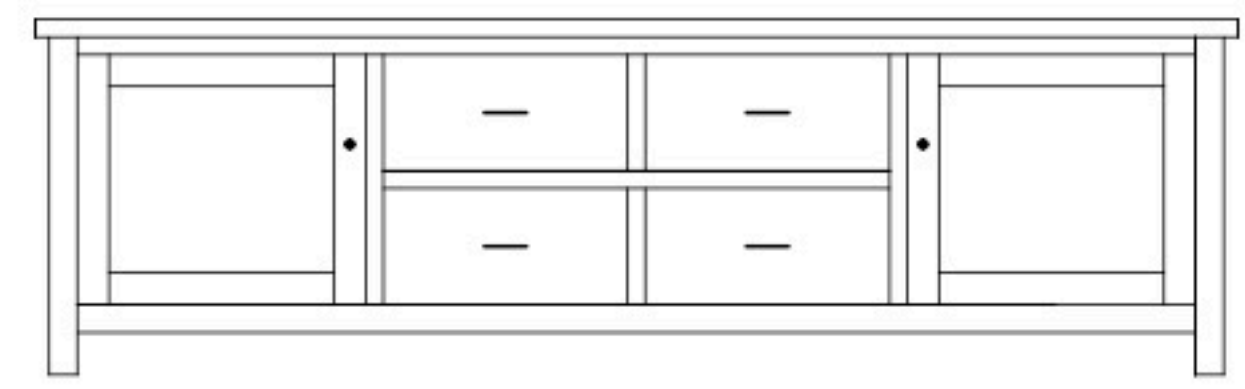

# Holton 85" Entertainment Consoles

**HN-5872 Console**

Shown in **Rustic Hickory FC-42000 Almond**  
**Tops Reclaimed Barnwood with S-43514 Double Time,**  
**& 4425-ORB Knobs**

**HN-5866 Console**

85½"w 25¼"h 18"d  
 w/2 glass doors, 2 wood doors in center,  
 & 3 adjustable shelves

**HN-5867 Console**

85½"w 25¼"h 18"d  
 w/2 glass doors, 2 adjustable shelves,  
 & 4 drawers

**HN-5868 Console**

85½"w 32¼"h 18"d  
 w/2 glass doors, 2 wood doors in center,  
 3 adjustable shelves, & DVD area

**HN-5869 Console**

85½"w 32¼"h 18"d  
 w/2 glass doors, 2 wood doors in center,  
 3 adjustable shelves, & 2 drawers

**HN-5870 Console**

85½"w 32¼"h 18"d  
 w/2 glass doors, 2 adjustable shelves,  
 4 drawers, & DVD area

**HN-5871 Console**

85½"w 32¼"h 18"d  
 w/2 glass doors, 2 adjustable shelves,  
 & 6 drawers

**HN-5872 Console**

85½"w 32¼"h 18"d  
 w/2 glass doors, 2 wood doors in center,  
 & 3 adjustable shelves