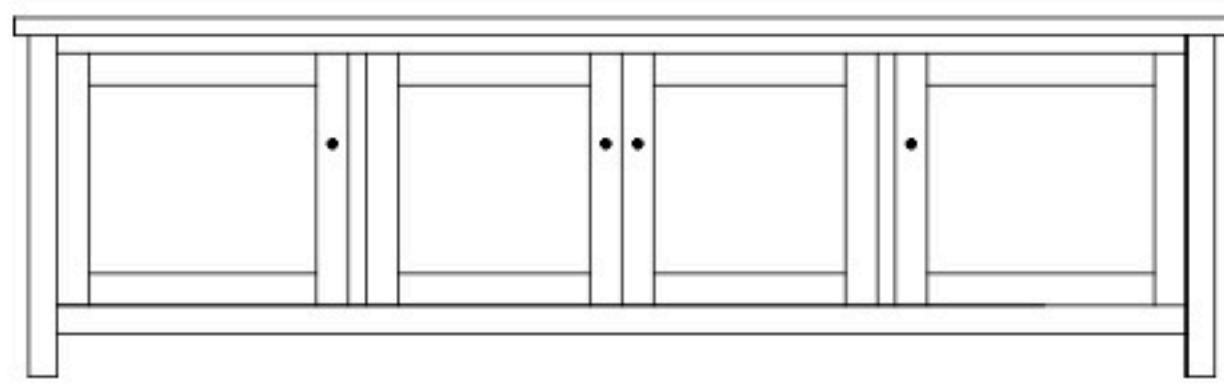

# Holton 85" Entertainment Consoles

**HN-5872 Console**

Shown in **Rustic Hickory FC-42000 Almond**  
**Tops Reclaimed Barnwood with S-43514 Double Time,**  
**& 4425-ORB Knobs**

**HN-5866 Console**

85½"w 25¼"h 18"d  
 w/2 glass doors, 2 wood doors in center,  
 & 3 adjustable shelves

**HN-5867 Console**

85½"w 25¼"h 18"d  
 w/2 glass doors, 2 adjustable shelves,  
 & 4 drawers

**HN-5868 Console**

85½"w 32¼"h 18"d  
 w/2 glass doors, 2 wood doors in center,  
 3 adjustable shelves, & DVD area

**HN-5869 Console**

85½"w 32¼"h 18"d  
 w/2 glass doors, 2 wood doors in center,  
 3 adjustable shelves, & 2 drawers

**HN-5870 Console**

85½"w 32¼"h 18"d  
 w/2 glass doors, 2 adjustable shelves,  
 4 drawers, & DVD area

**HN-5871 Console**

85½"w 32¼"h 18"d  
 w/2 glass doors, 2 adjustable shelves,  
 & 6 drawers

**HN-5872 Console**

85½"w 32¼"h 18"d  
 w/2 glass doors, 2 wood doors in center,  
 & 3 adjustable shelves