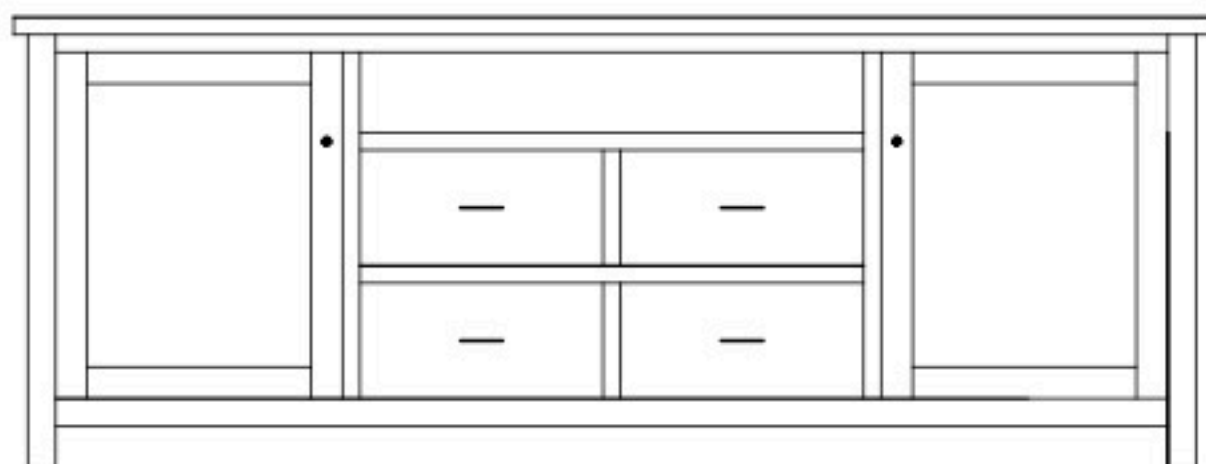

# Holton 85" Entertainment Consoles

**HN-5872 Console**

Shown in **Rustic Hickory FC-42000 Almond**  
**Tops Reclaimed Barnwood with S-43514 Double Time,**  
**& 4425-ORB Knobs**

**HN-5866 Console**

85½"w 25¼"h 18"d  
 w/2 glass doors, 2 wood doors in center,  
 & 3 adjustable shelves

**HN-5867 Console**

85½"w 25¼"h 18"d  
 w/2 glass doors, 2 adjustable shelves,  
 & 4 drawers

**HN-5868 Console**

85½"w 32¼"h 18"d  
 w/2 glass doors, 2 wood doors in center,  
 3 adjustable shelves, & DVD area

**HN-5869 Console**

85½"w 32¼"h 18"d  
 w/2 glass doors, 2 wood doors in center,  
 3 adjustable shelves, & 2 drawers

**HN-5870 Console**

85½"w 32¼"h 18"d  
 w/2 glass doors, 2 adjustable shelves,  
 4 drawers, & DVD area

**HN-5871 Console**

85½"w 32¼"h 18"d  
 w/2 glass doors, 2 adjustable shelves,  
 & 6 drawers

**HN-5872 Console**

85½"w 32¼"h 18"d  
 w/2 glass doors, 2 wood doors in center,  
 & 3 adjustable shelves