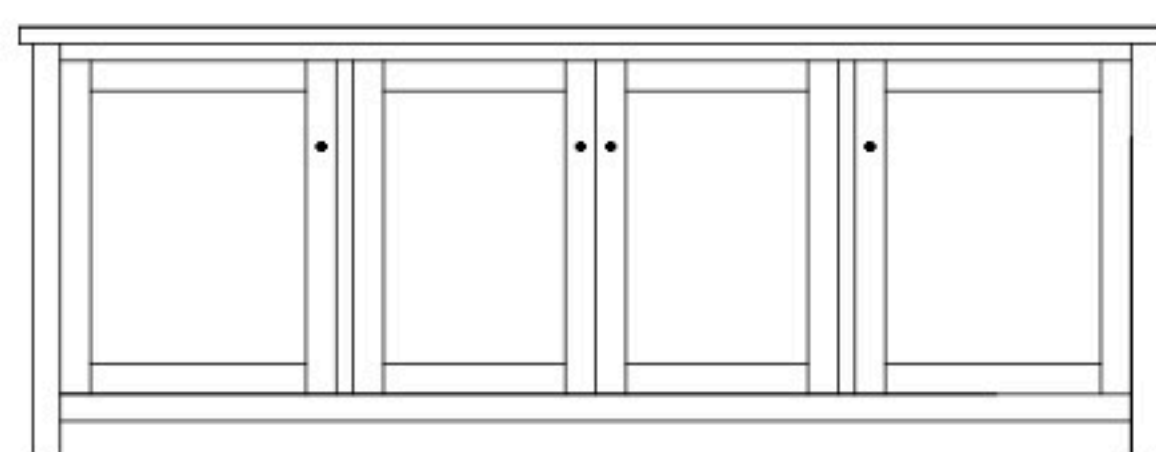

**HN-5867 Console**

85½"w 25¼"h 18"d  
 w/2 glass doors, 2 adjustable shelves,  
 & 4 drawers

**HN-5868 Console**

85½"w 32¼"h 18"d  
 w/2 glass doors, 2 wood doors in center,  
 3 adjustable shelves, & DVD area

**HN-5869 Console**

85½"w 32¼"h 18"d  
 w/2 glass doors, 2 wood doors in center,  
 3 adjustable shelves, & 2 drawers

**HN-5870 Console**

85½"w 32¼"h 18"d  
 w/2 glass doors, 2 adjustable shelves,  
 4 drawers, & DVD area

**HN-5871 Console**

85½"w 32¼"h 18"d  
 w/2 glass doors, 2 adjustable shelves,  
 & 6 drawers

**HN-5872 Console**

85½"w 32¼"h 18"d  
 w/2 glass doors, 2 wood doors in center,  
 & 3 adjustable shelves