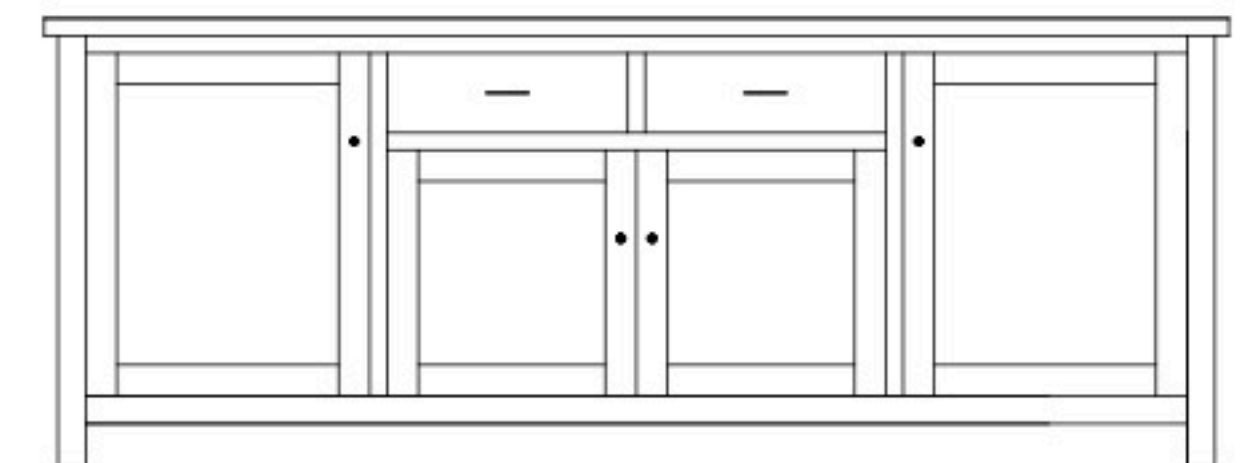

# Holton 85" Entertainment Consoles

**HN-5872 Console**

Shown in **Rustic Hickory FC-42000 Almond**  
**Tops Reclaimed Barnwood with S-43514 Double Time,**  
**& 4425-ORB Knobs**

**HN-5866 Console**

85½"w 25¼"h 18"d  
 w/2 glass doors, 2 wood doors in center,  
 & 3 adjustable shelves

**HN-5867 Console**

85½"w 25¼"h 18"d  
 w/2 glass doors, 2 adjustable shelves,  
 & 4 drawers

**HN-5868 Console**

85½"w 32¼"h 18"d  
 w/2 glass doors, 2 wood doors in center,  
 3 adjustable shelves, & DVD area

**HN-5869 Console**

85½"w 32¼"h 18"d  
 w/2 glass doors, 2 wood doors in center,  
 3 adjustable shelves, & 2 drawers

**HN-5870 Console**

85½"w 32¼"h 18"d  
 w/2 glass doors, 2 adjustable shelves,  
 4 drawers, & DVD area

**HN-5871 Console**

85½"w 32¼"h 18"d  
 w/2 glass doors, 2 adjustable shelves,  
 & 6 drawers

**HN-5872 Console**

85½"w 32¼"h 18"d  
 w/2 glass doors, 2 wood doors in center,  
 & 3 adjustable shelves