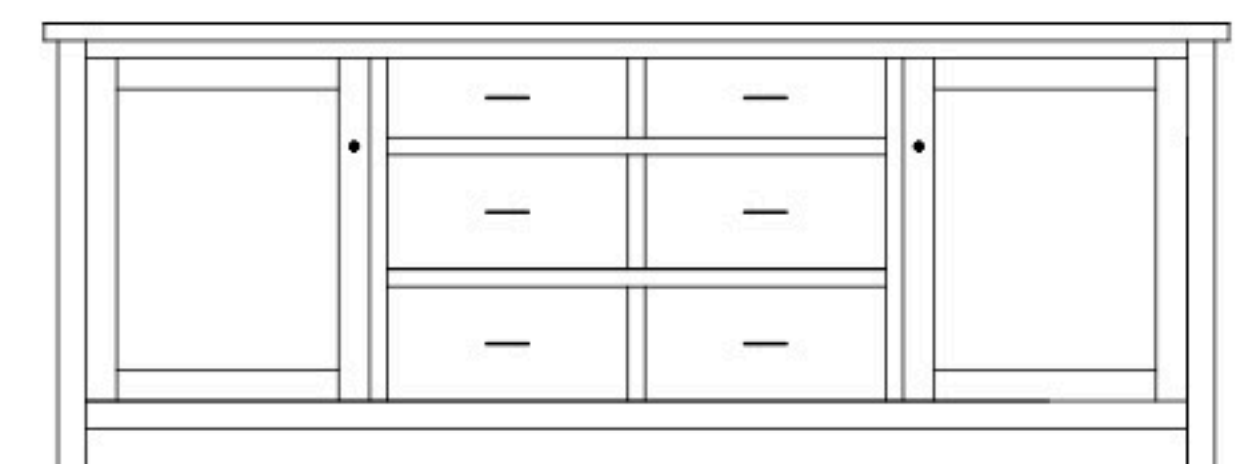

# Holton 85" Entertainment Consoles

**HN-5872 Console**

Shown in **Rustic Hickory FC-42000 Almond**  
**Tops Reclaimed Barnwood with S-43514 Double Time,**  
**& 4425-ORB Knobs**

**HN-5866 Console**

85½"w 25¼"h 18"d  
 w/2 glass doors, 2 wood doors in center,  
 & 3 adjustable shelves

**HN-5867 Console**

85½"w 25¼"h 18"d  
 w/2 glass doors, 2 adjustable shelves,  
 & 4 drawers

**HN-5868 Console**

85½"w 32¼"h 18"d  
 w/2 glass doors, 2 wood doors in center,  
 3 adjustable shelves, & DVD area

**HN-5869 Console**

85½"w 32¼"h 18"d  
 w/2 glass doors, 2 wood doors in center,  
 3 adjustable shelves, & 2 drawers

**HN-5870 Console**

85½"w 32¼"h 18"d  
 w/2 glass doors, 2 adjustable shelves,  
 4 drawers, & DVD area

**HN-5871 Console**

85½"w 32¼"h 18"d  
 w/2 glass doors, 2 adjustable shelves,  
 & 6 drawers

**HN-5872 Console**

85½"w 32¼"h 18"d  
 w/2 glass doors, 2 wood doors in center,  
 & 3 adjustable shelves