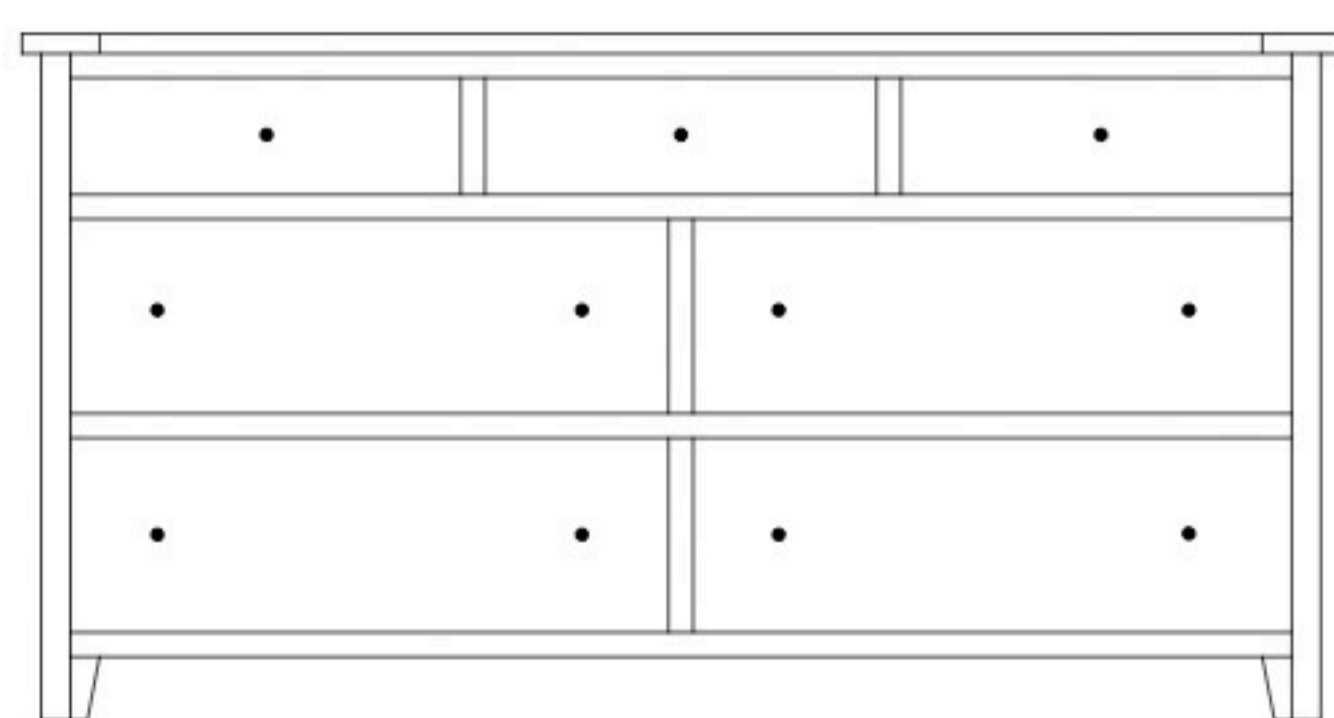

Timber Mill Dressers

TM-3357 Dresser shown with MI-3332 Mirror

TM-3354 Dresser
57¾"w 35½"h 21½"d
w/6 drawers

Suggested Mirrors:

MI-3330 Mirror
40"h 36"w

TM-3356 Dresser
71¼"w 35½"h 21½"d
w/7 drawers, 1 door
w/1 adjustable shelf

Suggested Mirrors:

MI-3331 Mirror
40"h 46"w

TM-3355 Dresser
67¾"w 35½"h 21½"d
w/7 drawers

Suggested Mirrors:

MI-3331 Mirror
40"h 46"w

TM-3357 Dresser
57¾"w 44¾"h 21½"d
w/9 drawers

Suggested Mirrors:

MI-3332 Mirror
32"h 42"w

TM-3358 Dresser
67¾"w 44¾"h 21½"d
w/9 drawers

Suggested Mirrors:

MI-3333 Mirror
32"h 52"w