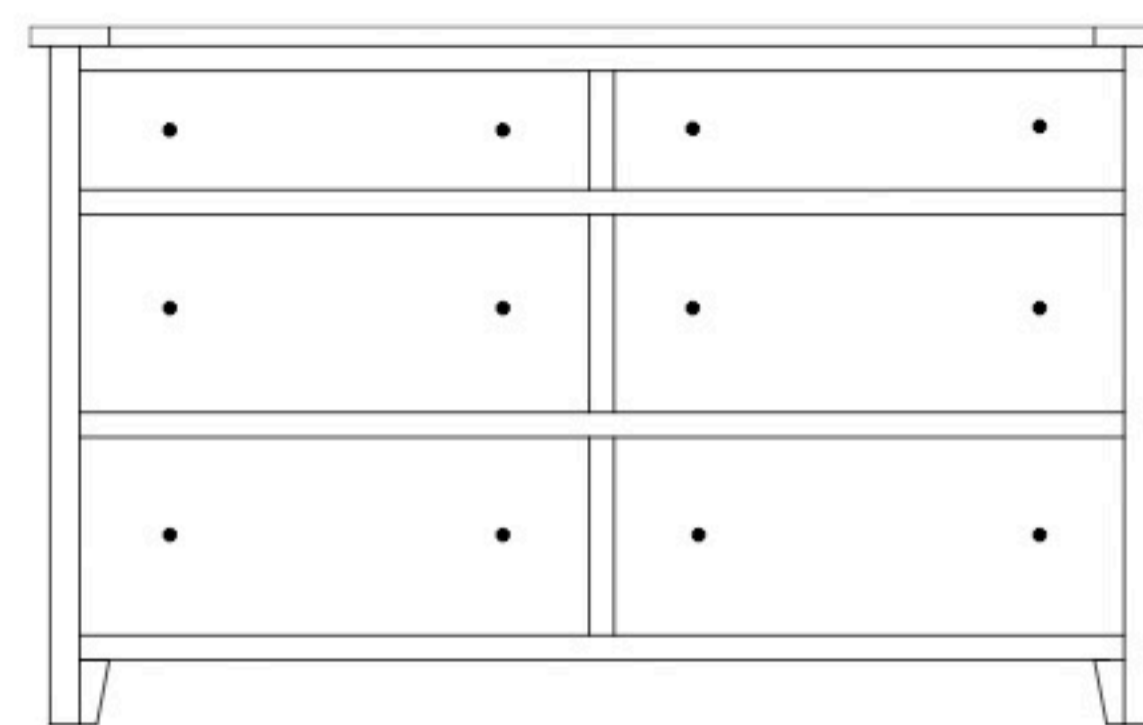

Timber Mill Dressers

TM-3357 Dresser shown with MI-3332 Mirror

TM-3354 Dresser
57¾"w 35½"h 21½"d
w/6 drawers

Suggested Mirrors:

MI-3330 Mirror
40"h 36"w

TM-3356 Dresser
71¼"w 35½"h 21½"d
w/7 drawers, 1 door
w/1 adjustable shelf

Suggested Mirrors:

MI-3331 Mirror
40"h 46"w

TM-3355 Dresser
67¾"w 35½"h 21½"d
w/7 drawers

Suggested Mirrors:

MI-3331 Mirror
40"h 46"w

TM-3357 Dresser
57¾"w 44¾"h 21½"d
w/9 drawers

Suggested Mirrors:

MI-3332 Mirror
32"h 42"w

TM-3358 Dresser
67¾"w 44¾"h 21½"d
w/9 drawers

Suggested Mirrors:

MI-3333 Mirror
32"h 52"w