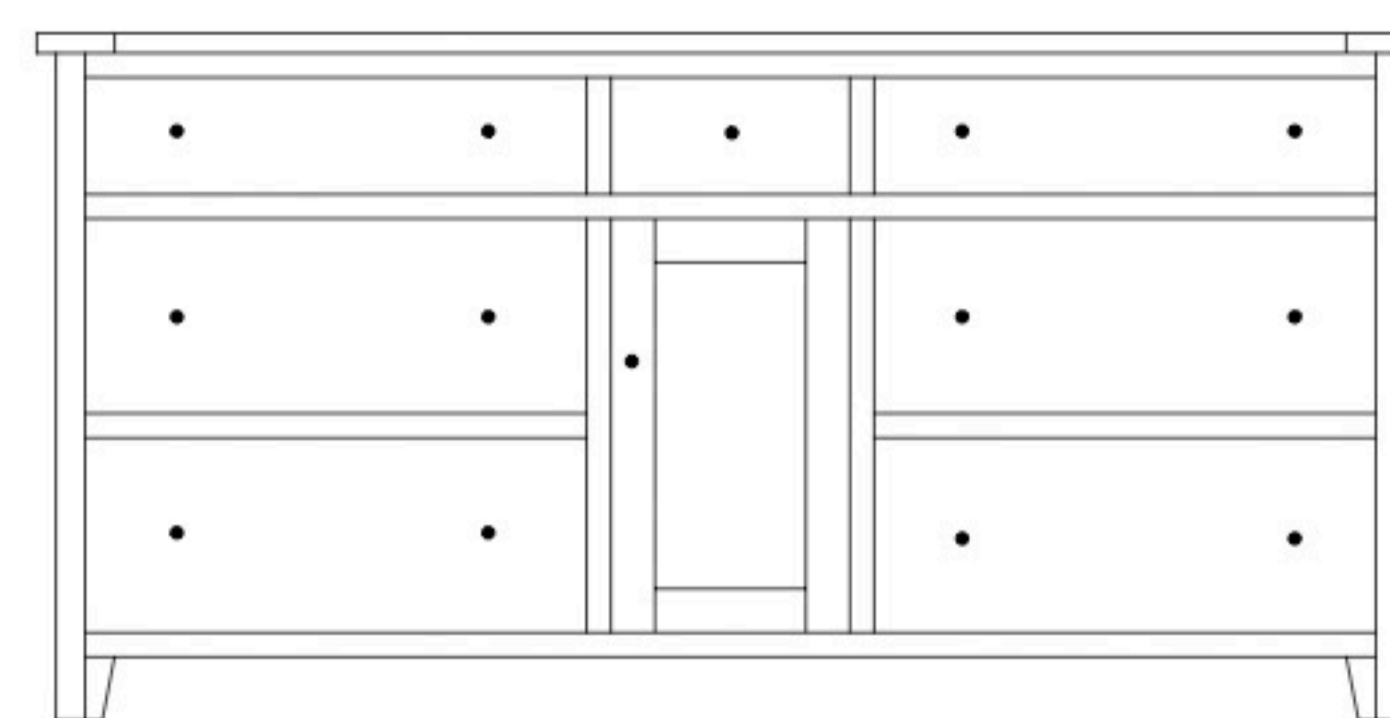

Timber Mill Dressers

TM-3357 Dresser shown with MI-3332 Mirror

TM-3354 Dresser
57¾"w 35½"h 21½"d
w/6 drawers

Suggested Mirrors:

MI-3330 Mirror
40"h 36"w

TM-3356 Dresser
71¼"w 35½"h 21½"d
w/7 drawers, 1 door
w/1 adjustable shelf

Suggested Mirrors:

MI-3331 Mirror
40"h 46"w

TM-3355 Dresser
67¾"w 35½"h 21½"d
w/7 drawers

Suggested Mirrors:

MI-3331 Mirror
40"h 46"w

TM-3357 Dresser
57¾"w 44¾"h 21½"d
w/9 drawers

Suggested Mirrors:

MI-3332 Mirror
32"h 42"w

TM-3358 Dresser
67¾"w 44¾"h 21½"d
w/9 drawers

Suggested Mirrors:

MI-3333 Mirror
32"h 52"w