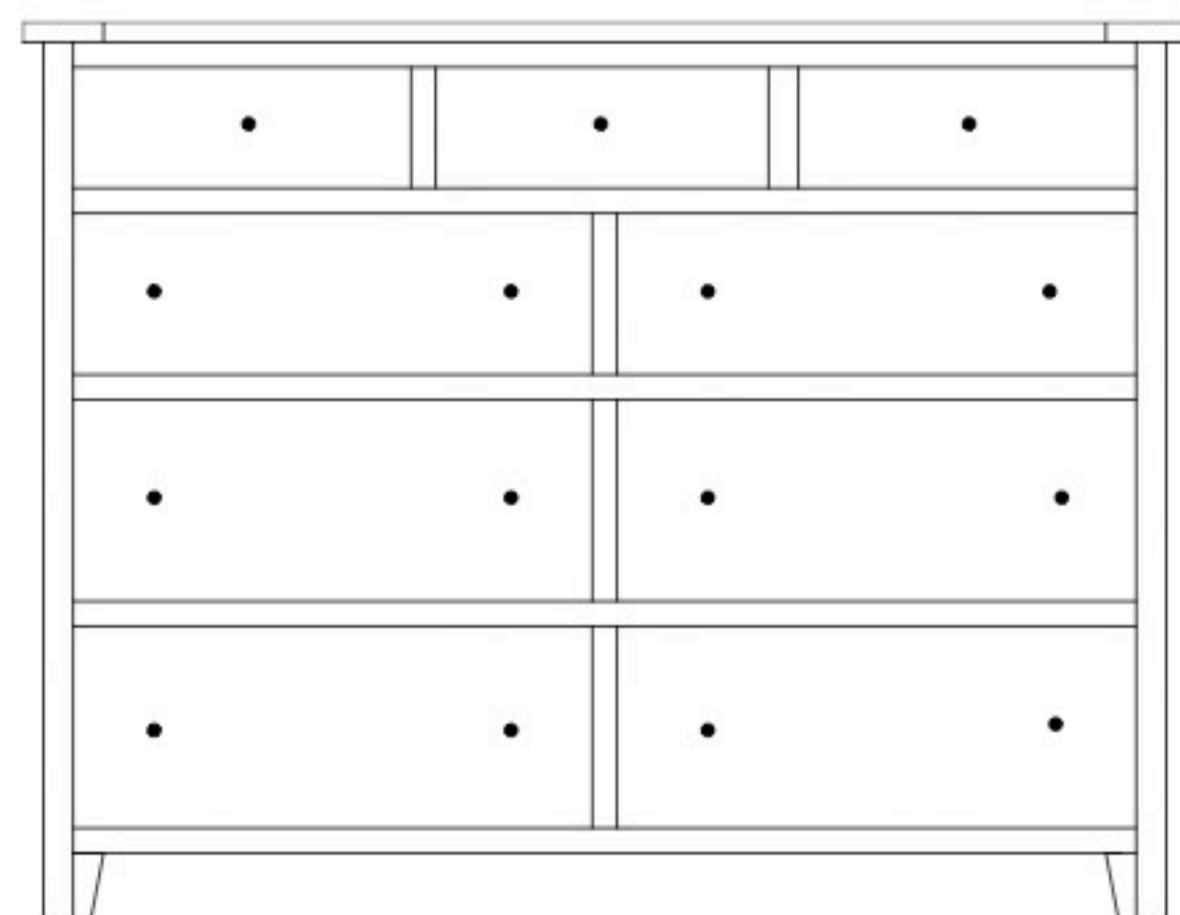

Timber Mill Dressers

TM-3357 Dresser shown with MI-3332 Mirror

TM-3354 Dresser
57¾"w 35½"h 21½"d
w/6 drawers

Suggested Mirrors:

MI-3330 Mirror
40"h 36"w

TM-3356 Dresser
71¼"w 35½"h 21½"d
w/7 drawers, 1 door
w/1 adjustable shelf

Suggested Mirrors:

MI-3331 Mirror
40"h 46"w

TM-3355 Dresser
67¾"w 35½"h 21½"d
w/7 drawers

Suggested Mirrors:

MI-3331 Mirror
40"h 46"w

TM-3357 Dresser
57¾"w 44¾"h 21½"d
w/9 drawers

Suggested Mirrors:

MI-3332 Mirror
32"h 42"w

TM-3358 Dresser
67¾"w 44¾"h 21½"d
w/9 drawers

Suggested Mirrors:

MI-3333 Mirror
32"h 52"w