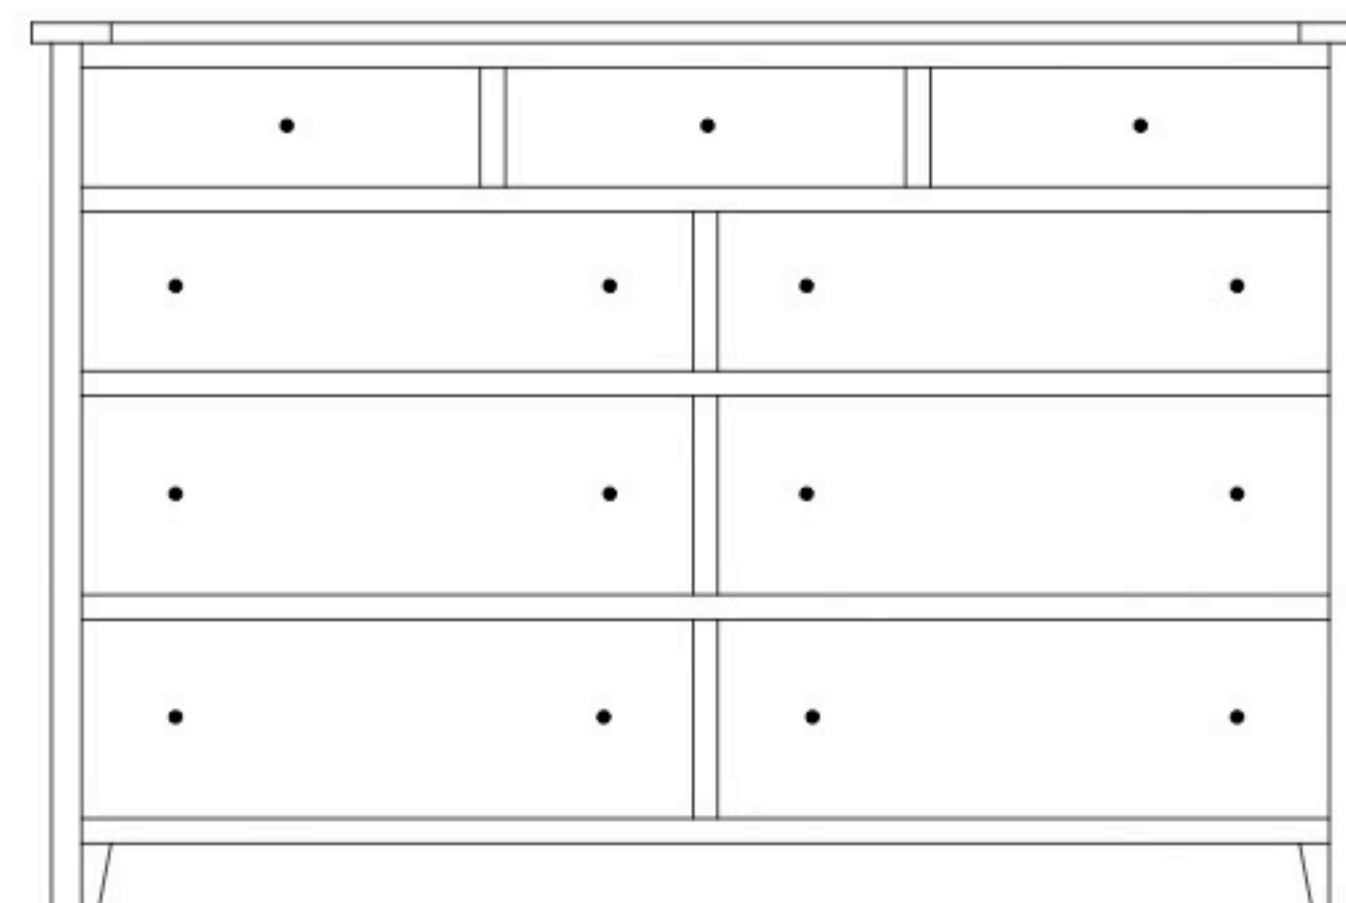

Timber Mill Dressers

TM-3357 Dresser shown with MI-3332 Mirror

TM-3354 Dresser
57¾"w 35½"h 21½"d
w/6 drawers

Suggested Mirrors:

MI-3330 Mirror
40"h 36"w

TM-3356 Dresser
71¼"w 35½"h 21½"d
w/7 drawers, 1 door
w/1 adjustable shelf

Suggested Mirrors:

MI-3331 Mirror
40"h 46"w

TM-3355 Dresser
67¾"w 35½"h 21½"d
w/7 drawers

Suggested Mirrors:

MI-3331 Mirror
40"h 46"w

TM-3357 Dresser
57¾"w 44¾"h 21½"d
w/9 drawers

Suggested Mirrors:

MI-3332 Mirror
32"h 42"w

TM-3358 Dresser
67¾"w 44¾"h 21½"d
w/9 drawers

Suggested Mirrors:

MI-3333 Mirror
32"h 52"w