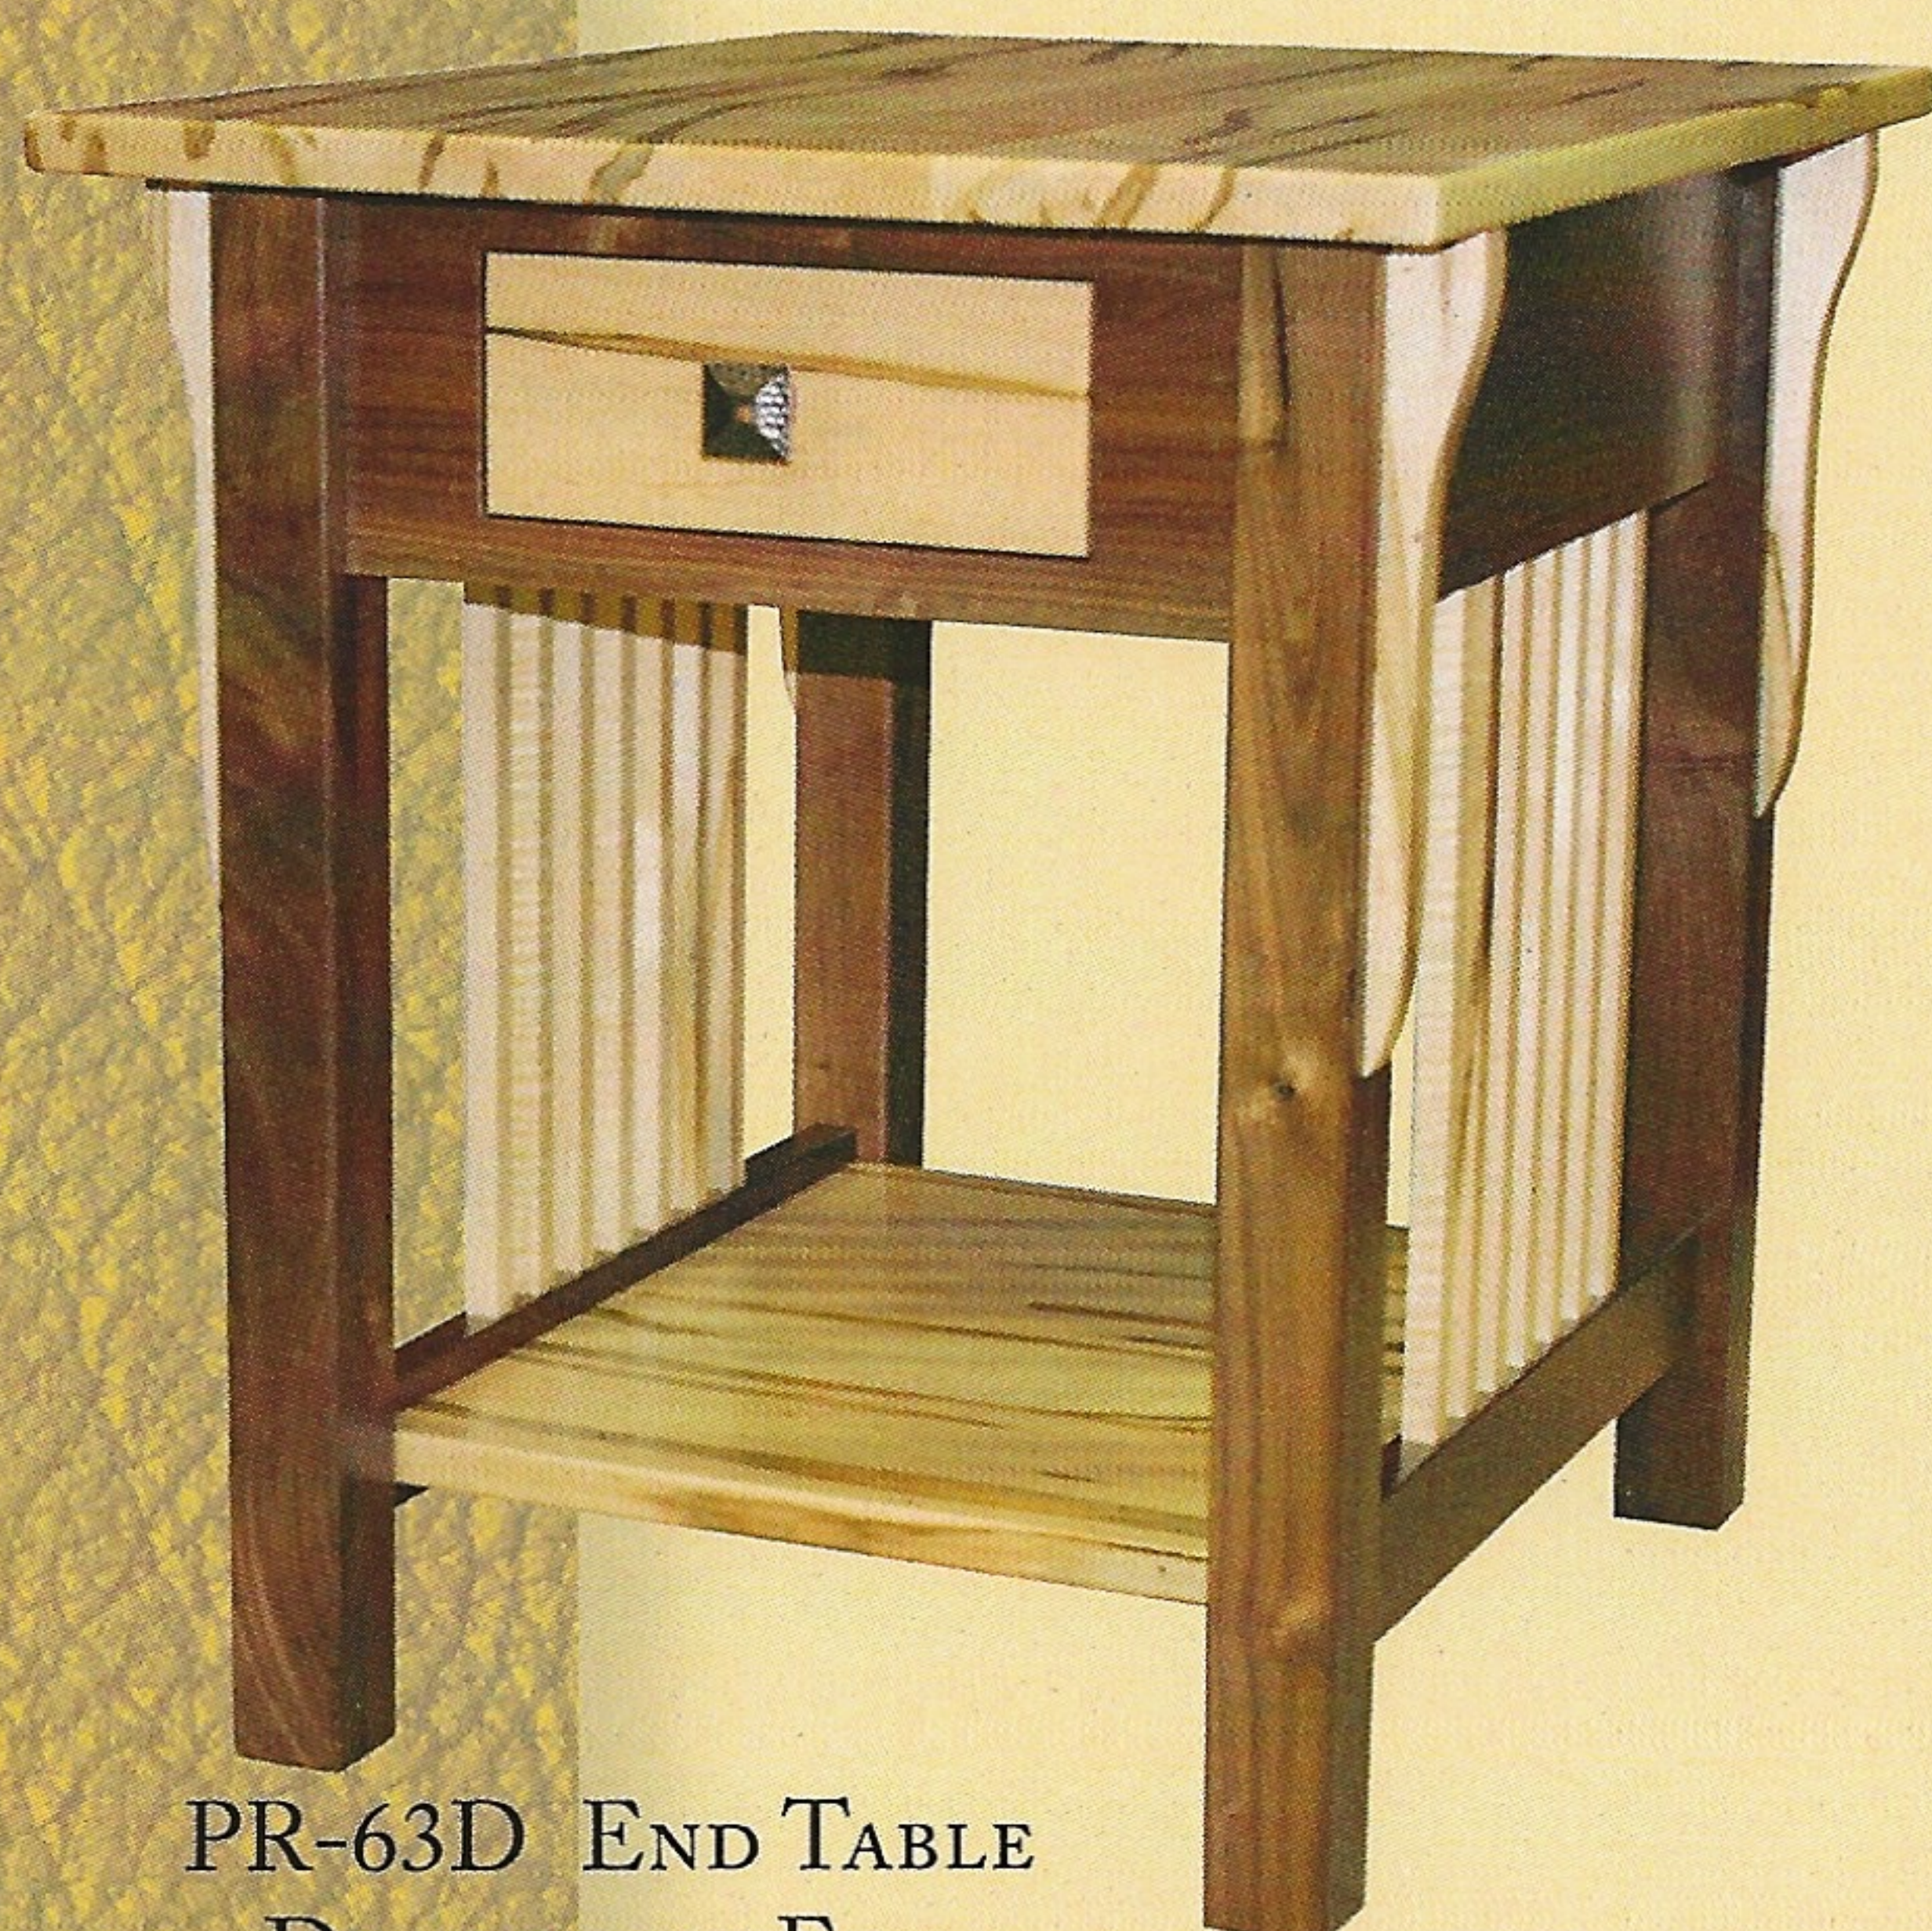

PRAIRIE MISSION

Wormy Maple and Rustic Walnut – add 15% to Oak price

PR-62 SOFA TABLE
WITH 2 DRAWERS
16" x 48" x 30"

PR-63D END TABLE
DRAWER ON END
19" x 24" x 23"

PR-39 LARGE WEDGE
TABLE
12" Front x 20" Back
22" Deep x 24" High