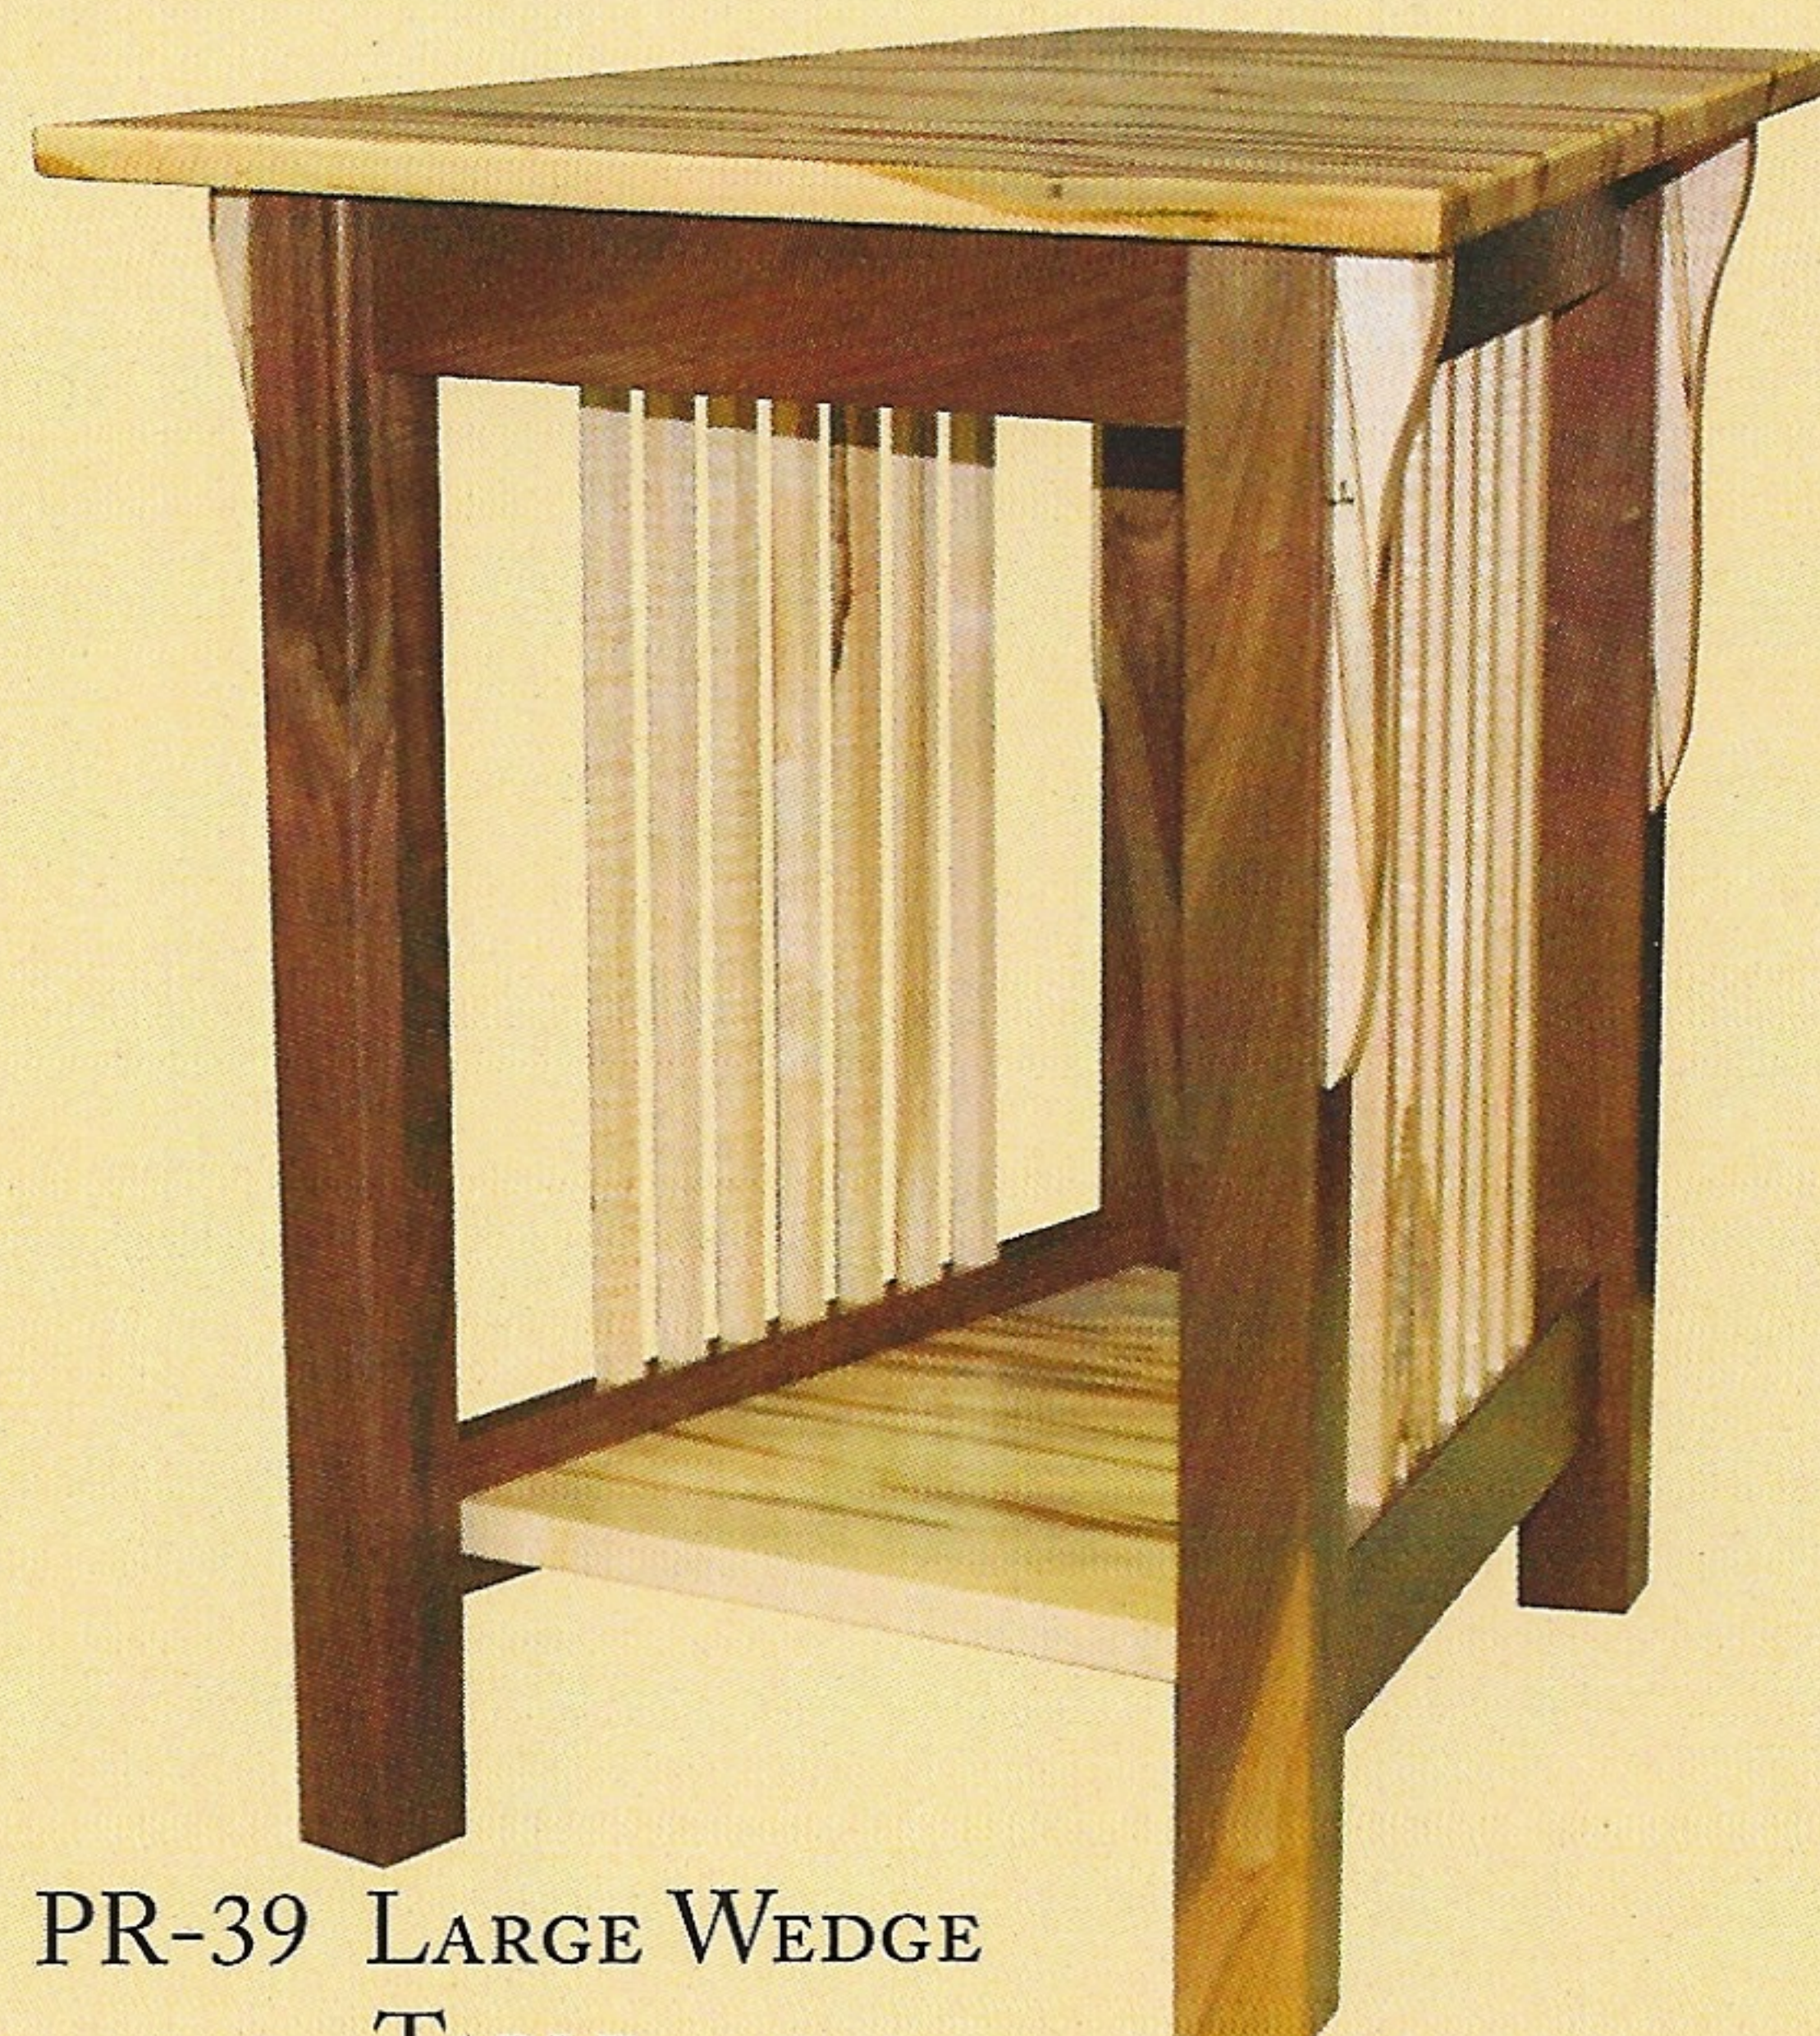

PRAIRIE MISSION

Wormy Maple and Rustic Walnut – add 15% to Oak price

PR-62 SOFA TABLE
WITH 2 DRAWERS
16" x 48" x 30"

PR-63D END TABLE
DRAWER ON END
19" x 24" x 23"

PR-39 LARGE WEDGE
TABLE
12" Front x 20" Back
22" Deep x 24" High