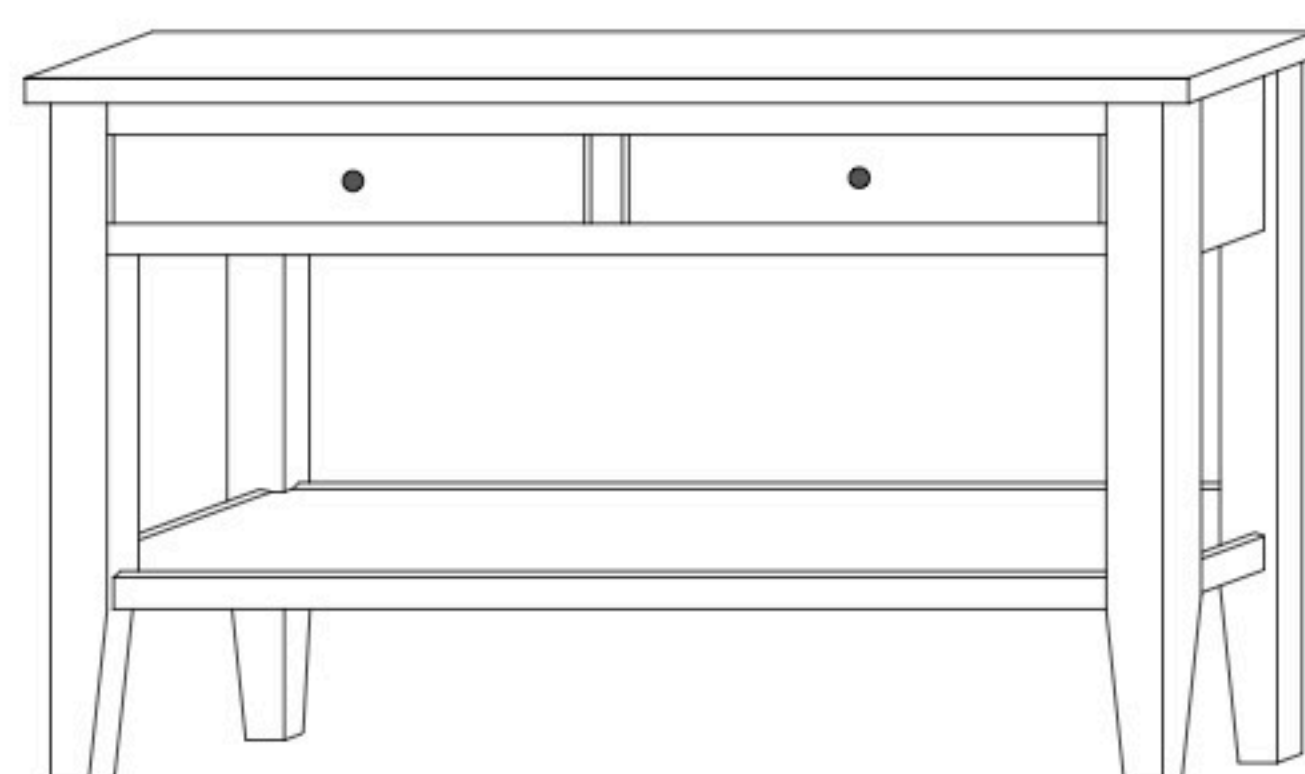

# Chelsea Occasional Tables

**CS-1690** Coffee Table

Shown in **Rustic Cherry** with **OCS-103 MX** & **K53005-ORB** Knobs

**CS-1690**  
42"w x 19"h x 24"d  
Small Coffee Table w/1 drawer

**CS-1692**  
48"w x 19"h x 24"d  
Large Coffee Table w/1 drawer

**CS-1691**  
46"w x 29"h x 16"d  
Sofa Table w/2 drawers

**CS-1693**  
21¼"w x 24"h x 26"d  
End Table w/1 drawer

**CS-1694**  
14"w x 24"h x 26"d  
Chair Table w/1 drawer

**CS-1675**  
24"w x 24"h x 27"d  
Oval Top Table w/1 drawer

**CS-1678**  
35"w x 19"h x 35"d  
Coffee Table w/2 drawers