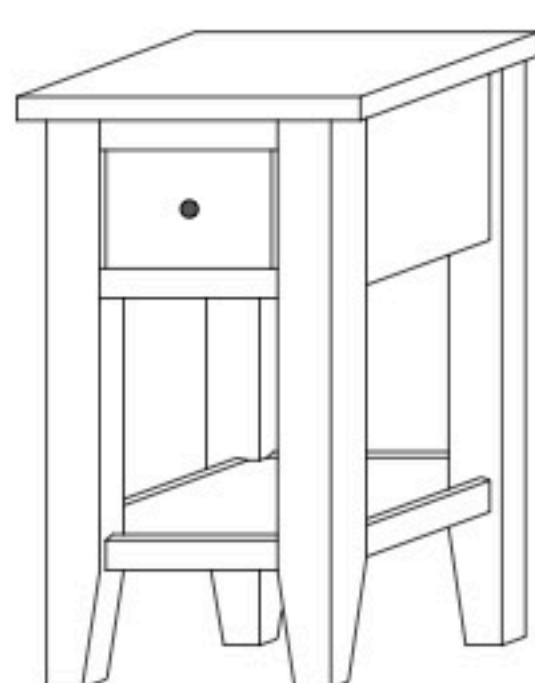

# Chelsea Occasional Tables

**CS-1690** Coffee Table

Shown in **Rustic Cherry** with **OCS-103 MX** & **K53005-ORB** Knobs

**CS-1690**  
42"w x 19"h x 24"d  
Small Coffee Table w/1 drawer

**CS-1692**  
48"w x 19"h x 24"d  
Large Coffee Table w/1 drawer

**CS-1691**  
46"w x 29"h x 16"d  
Sofa Table w/2 drawers

**CS-1693**  
21¼"w x 24"h x 26"d  
End Table w/1 drawer

**CS-1694**  
14"w x 24"h x 26"d  
Chair Table w/1 drawer

**CS-1675**  
24"w x 24"h x 27"d  
Oval Top Table w/1 drawer

**CS-1678**  
35"w x 19"h x 35"d  
Coffee Table w/2 drawers