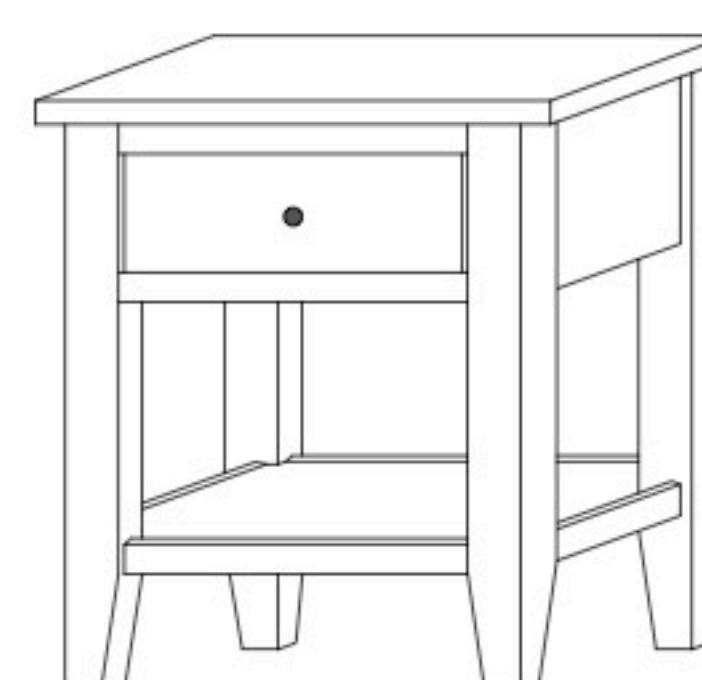

# Chelsea Occasional Tables

**CS-1690** Coffee Table

Shown in **Rustic Cherry** with **OCS-103 MX** & **K53005-ORB** Knobs

**CS-1690**  
42"w x 19"h x 24"d  
Small Coffee Table w/1 drawer

**CS-1692**  
48"w x 19"h x 24"d  
Large Coffee Table w/1 drawer

**CS-1691**  
46"w x 29"h x 16"d  
Sofa Table w/2 drawers

**CS-1693**  
21¼"w x 24"h x 26"d  
End Table w/1 drawer

**CS-1694**  
14"w x 24"h x 26"d  
Chair Table w/1 drawer

**CS-1675**  
24"w x 24"h x 27"d  
Oval Top Table w/1 drawer

**CS-1678**  
35"w x 19"h x 35"d  
Coffee Table w/2 drawers