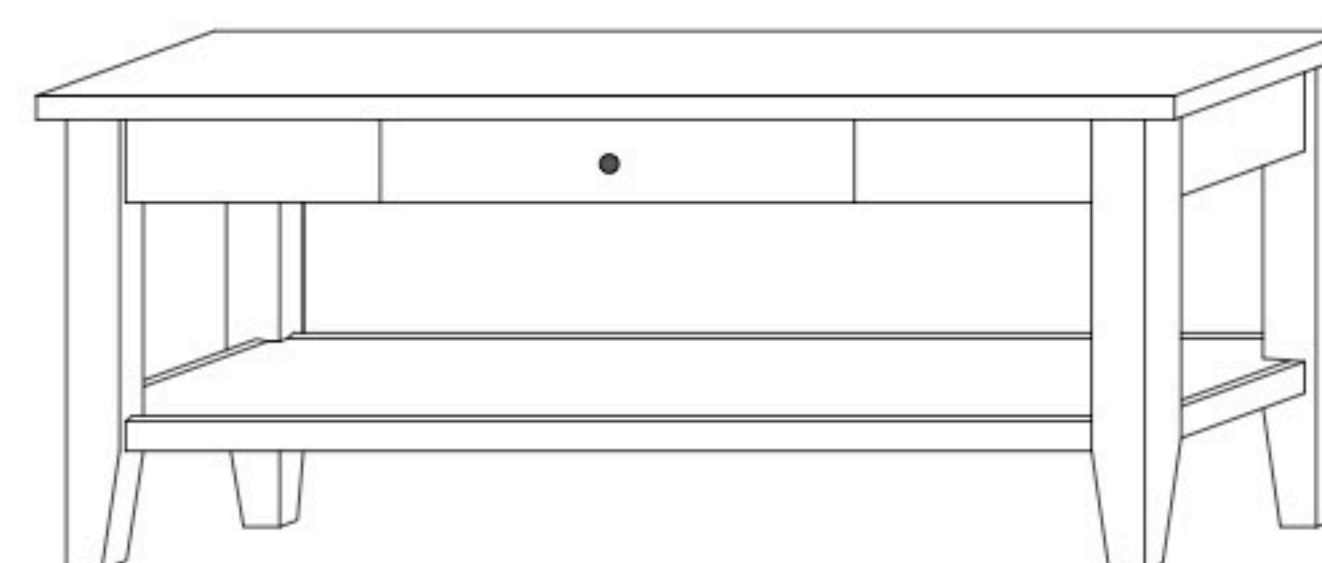

# Chelsea Occasional Tables

**CS-1690** Coffee Table

Shown in **Rustic Cherry** with **OCS-103 MX** & **K53005-ORB** Knobs

**CS-1690**  
42"w x 19"h x 24"d  
Small Coffee Table w/1 drawer

**CS-1692**  
48"w x 19"h x 24"d  
Large Coffee Table w/1 drawer

**CS-1691**  
46"w x 29"h x 16"d  
Sofa Table w/2 drawers

**CS-1693**  
21¼"w x 24"h x 26"d  
End Table w/1 drawer

**CS-1694**  
14"w x 24"h x 26"d  
Chair Table w/1 drawer

**CS-1675**  
24"w x 24"h x 27"d  
Oval Top Table w/1 drawer

**CS-1678**  
35"w x 19"h x 35"d  
Coffee Table w/2 drawers