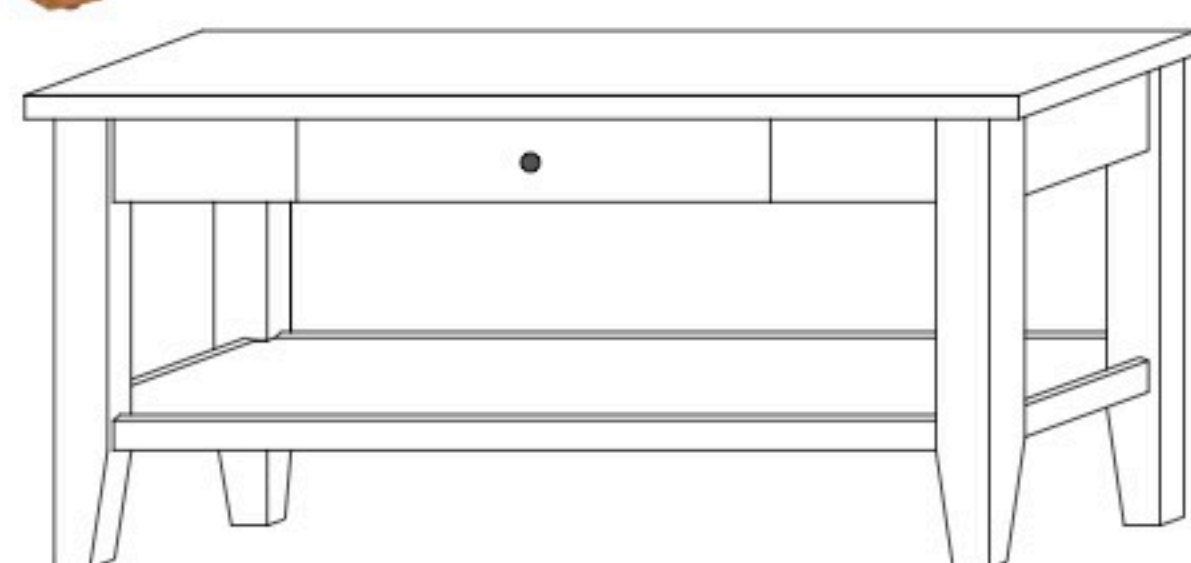

# Chelsea Occasional Tables

**CS-1690** Coffee Table

Shown in **Rustic Cherry** with **OCS-103 MX** & **K53005-ORB** Knobs

**CS-1690**  
42"w x 19"h x 24"d  
Small Coffee Table w/1 drawer

**CS-1692**  
48"w x 19"h x 24"d  
Large Coffee Table w/1 drawer

**CS-1691**  
46"w x 29"h x 16"d  
Sofa Table w/2 drawers

**CS-1693**  
21¼"w x 24"h x 26"d  
End Table w/1 drawer

**CS-1694**  
14"w x 24"h x 26"d  
Chair Table w/1 drawer

**CS-1675**  
24"w x 24"h x 27"d  
Oval Top Table w/1 drawer

**CS-1678**  
35"w x 19"h x 35"d  
Coffee Table w/2 drawers