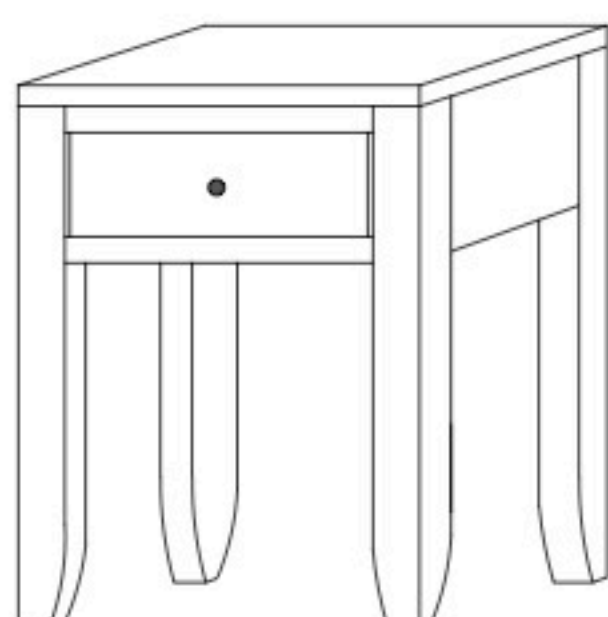

Barrington Occasional Tables

BR-1390-S Coffee Table

Shown in **Brown Maple** with **FC-47872** Bel-Aire & **K272-SN** Pulls

BR-1393-S
19¼"w x 24"h x 24"d
End Table w/shelf
w/1 drawer

BR-1393-O
19¼"w x 24"h x 24"d
End Table Open w/no shelf
w/1 drawer

BR-1394-S
12"w x 24"h x 24"d
Chair Table w/shelf
w/1 drawer

BR-1394-O
12"w x 24"h x 24"d
Chair Table Open w/no shelf
w/1 drawer

BR-1375-S
24"w x 24"h x 27"d
Oval Top Table w/shelf
w/1 drawer

BR-1375-O
24"w x 24"h x 27"d
Oval Top Table Open w/no shelf
w/1 drawer

BR-1392-S
46"w x 19"h x 22"d
Coffee Table w/shelf
w/1 drawer

BR-1392-O
46"w x 19"h x 22"d
Coffee Table Open w/no shelf
w/1 drawer

BR-1391-S
44"w x 29"h x 14"d
Sofa Table w/shelf
w/2 drawers

BR-1391-O
44"w x 29"h x 14"d
Sofa Table Open w/no shelf
w/2 drawers