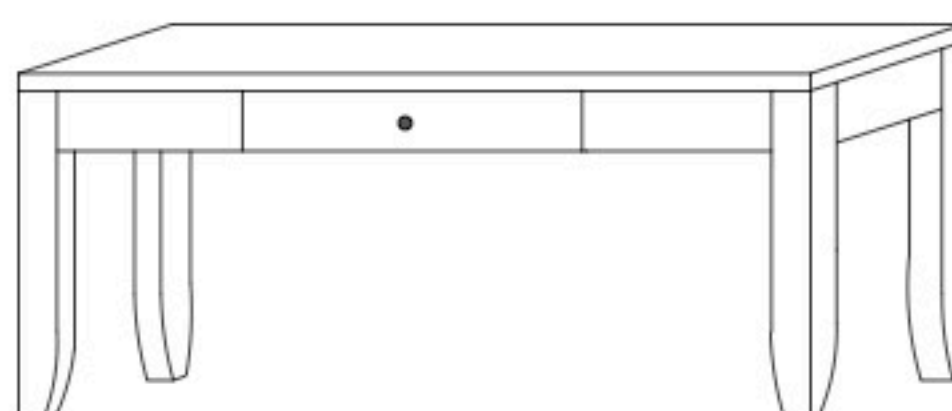

Barrington Occasional Tables

BR-1390-S Coffee Table

Shown in **Brown Maple** with **FC-47872** Bel-Aire & **K272-SN** Pulls

BR-1393-S
19¼"w x 24"h x 24"d
End Table w/shelf
w/1 drawer

BR-1393-O
19¼"w x 24"h x 24"d
End Table Open w/no shelf
w/1 drawer

BR-1394-S
12"w x 24"h x 24"d
Chair Table w/shelf
w/1 drawer

BR-1394-O
12"w x 24"h x 24"d
Chair Table Open w/no shelf
w/1 drawer

BR-1375-S
24"w x 24"h x 27"d
Oval Top Table w/shelf
w/1 drawer

BR-1375-O
24"w x 24"h x 27"d
Oval Top Table Open w/no shelf
w/1 drawer

BR-1392-S
46"w x 19"h x 22"d
Coffee Table w/shelf
w/1 drawer

BR-1392-O
46"w x 19"h x 22"d
Coffee Table Open w/no shelf
w/1 drawer

BR-1391-S
44"w x 29"h x 14"d
Sofa Table w/shelf
w/2 drawers

BR-1391-O
44"w x 29"h x 14"d
Sofa Table Open w/no shelf
w/2 drawers