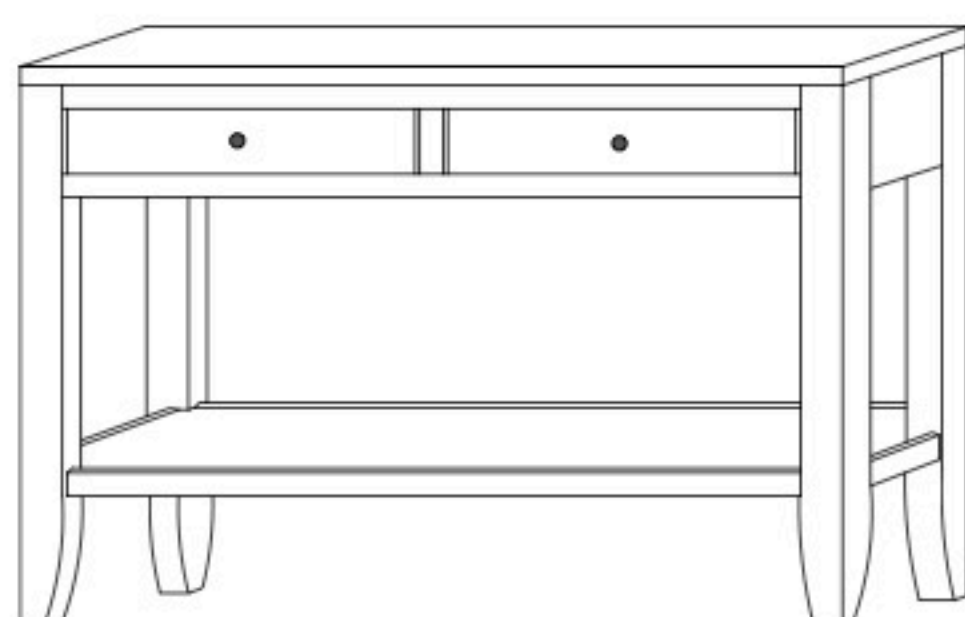

Barrington Occasional Tables

BR-1390-S Coffee Table

Shown in **Brown Maple** with **FC-47872** Bel-Aire & **K272-SN** Pulls

BR-1393-S
19¼"w x 24"h x 24"d
End Table w/shelf
w/1 drawer

BR-1393-O
19¼"w x 24"h x 24"d
End Table Open w/no shelf
w/1 drawer

BR-1394-S
12"w x 24"h x 24"d
Chair Table w/shelf
w/1 drawer

BR-1394-O
12"w x 24"h x 24"d
Chair Table Open w/no shelf
w/1 drawer

BR-1375-S
24"w x 24"h x 27"d
Oval Top Table w/shelf
w/1 drawer

BR-1375-O
24"w x 24"h x 27"d
Oval Top Table Open w/no shelf
w/1 drawer

BR-1392-S
46"w x 19"h x 22"d
Coffee Table w/shelf
w/1 drawer

BR-1392-O
46"w x 19"h x 22"d
Coffee Table Open w/no shelf
w/1 drawer

BR-1391-S
44"w x 29"h x 14"d
Sofa Table w/shelf
w/2 drawers

BR-1391-O
44"w x 29"h x 14"d
Sofa Table Open w/no shelf
w/2 drawers