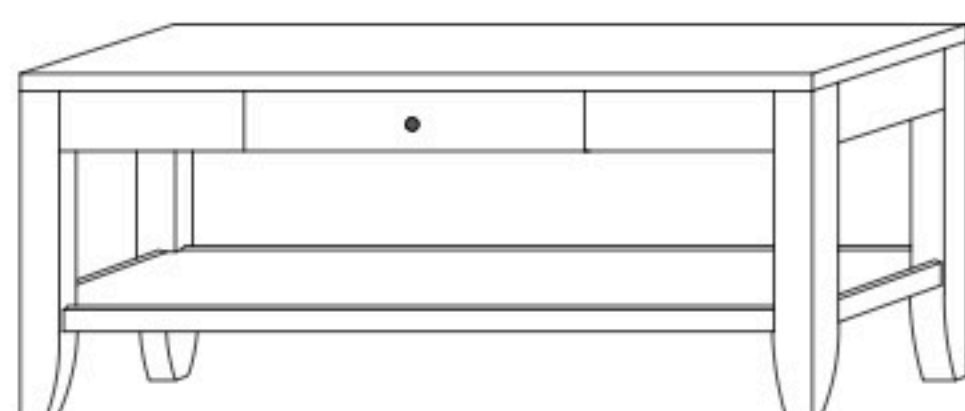

Barrington Occasional Tables

BR-1390-S Coffee Table

Shown in **Brown Maple** with **FC-47872** Bel-Aire & **K272-SN** Pulls

BR-1393-S
19¼"w x 24"h x 24"d
End Table w/shelf
w/1 drawer

BR-1393-O
19¼"w x 24"h x 24"d
End Table Open w/no shelf
w/1 drawer

BR-1394-S
12"w x 24"h x 24"d
Chair Table w/shelf
w/1 drawer

BR-1394-O
12"w x 24"h x 24"d
Chair Table Open w/no shelf
w/1 drawer

BR-1375-S
24"w x 24"h x 27"d
Oval Top Table w/shelf
w/1 drawer

BR-1375-O
24"w x 24"h x 27"d
Oval Top Table Open w/no shelf
w/1 drawer

BR-1392-S
46"w x 19"h x 22"d
Coffee Table w/shelf
w/1 drawer

BR-1392-O
46"w x 19"h x 22"d
Coffee Table Open w/no shelf
w/1 drawer

BR-1391-S
44"w x 29"h x 14"d
Sofa Table w/shelf
w/2 drawers

BR-1391-O
44"w x 29"h x 14"d
Sofa Table Open w/no shelf
w/2 drawers