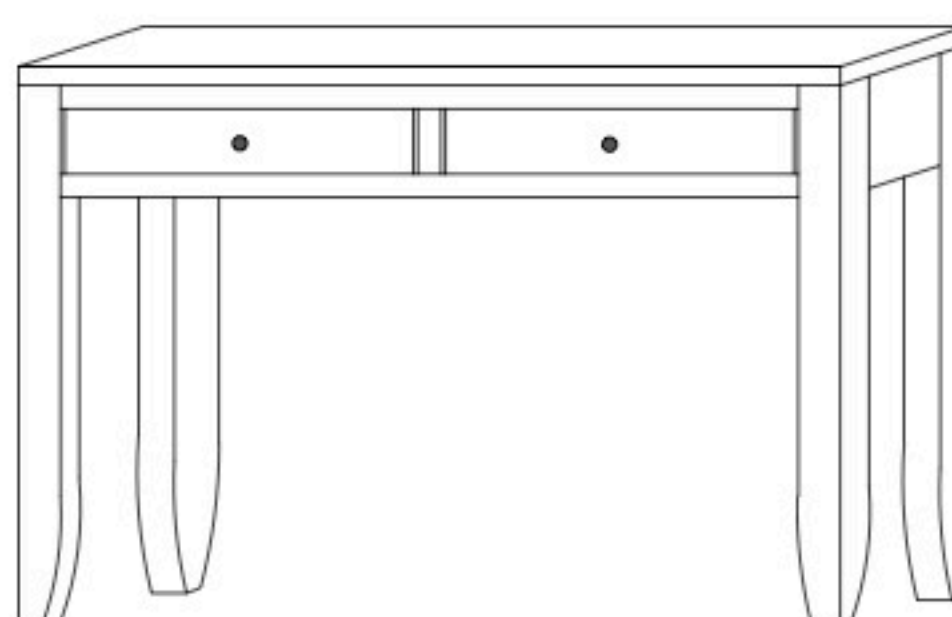

Barrington Occasional Tables

BR-1390-S Coffee Table

Shown in **Brown Maple** with **FC-47872** Bel-Aire & **K272-SN** Pulls

BR-1393-S
19¼"w x 24"h x 24"d
End Table w/shelf
w/1 drawer

BR-1393-O
19¼"w x 24"h x 24"d
End Table Open w/no shelf
w/1 drawer

BR-1394-S
12"w x 24"h x 24"d
Chair Table w/shelf
w/1 drawer

BR-1394-O
12"w x 24"h x 24"d
Chair Table Open w/no shelf
w/1 drawer

BR-1375-S
24"w x 24"h x 27"d
Oval Top Table w/shelf
w/1 drawer

BR-1375-O
24"w x 24"h x 27"d
Oval Top Table Open w/no shelf
w/1 drawer

BR-1392-S
46"w x 19"h x 22"d
Coffee Table w/shelf
w/1 drawer

BR-1392-O
46"w x 19"h x 22"d
Coffee Table Open w/no shelf
w/1 drawer

BR-1391-S
44"w x 29"h x 14"d
Sofa Table w/shelf
w/2 drawers

BR-1391-O
44"w x 29"h x 14"d
Sofa Table Open w/no shelf
w/2 drawers