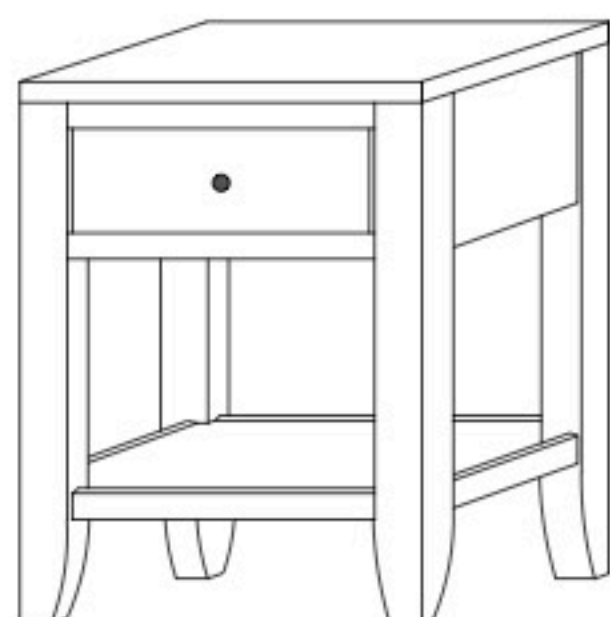

Barrington Occasional Tables

BR-1390-S Coffee Table

Shown in **Brown Maple** with **FC-47872** Bel-Aire & **K272-SN** Pulls

BR-1393-S
19¼"w x 24"h x 24"d
End Table w/shelf
w/1 drawer

BR-1393-O
19¼"w x 24"h x 24"d
End Table Open w/no shelf
w/1 drawer

BR-1394-S
12"w x 24"h x 24"d
Chair Table w/shelf
w/1 drawer

BR-1394-O
12"w x 24"h x 24"d
Chair Table Open w/no shelf
w/1 drawer

BR-1375-S
24"w x 24"h x 27"d
Oval Top Table w/shelf
w/1 drawer

BR-1375-O
24"w x 24"h x 27"d
Oval Top Table Open w/no shelf
w/1 drawer

BR-1392-S
46"w x 19"h x 22"d
Coffee Table w/shelf
w/1 drawer

BR-1392-O
46"w x 19"h x 22"d
Coffee Table Open w/no shelf
w/1 drawer

BR-1391-S
44"w x 29"h x 14"d
Sofa Table w/shelf
w/2 drawers

BR-1391-O
44"w x 29"h x 14"d
Sofa Table Open w/no shelf
w/2 drawers