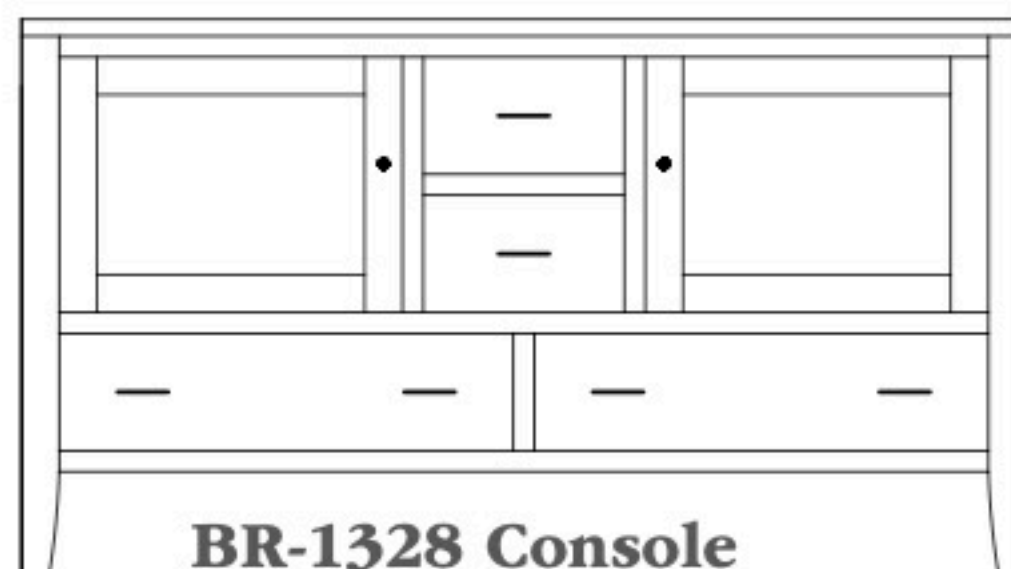

BR-1313 Console
50"w 32¾"h 161/2
w/2 glass doors, 1 adjustable shelf
& DVD area

BR-1314 Console
50"w 34"h 161/2
w/2 glass doors, 1 adjustable shelf
& 2 drawers

Barrington 60" Entertainment Consoles

BR-1325 Console

Shown in **Sap Cherry** with **OCS-122 Cocoa** and **K810-MB Knobs**

BR-1324 Console
60"w 25¾"h 161/2
w/2 glass doors, 2 adjustable shelves
& 2 drawers

BR-1325 Console
60"w 25¾"h 161/2
w/2 glass doors, 1 wood door in
center, & 3 adjustable shelves

BR-1326 Console
60"w 32¾"h 161/2
w/2 glass doors, 2 adjustable Shelves,
2 drawers, & DVD area

BR-1327 Console
60"w 32¾"h 161/2
w/2 glass doors, 1 wood door in center,
3 adjustable shelves, & DVD area

BR-1328 Console
60"w 34"h 161/2
w/2 glass doors, 2 adjustable shelves,
& 4 drawers

BR-1329 Console
60"w 34"h 161/2
w/2 glass doors, 1 wood door in
center, 3 adjustable shelves,
& 2 drawers