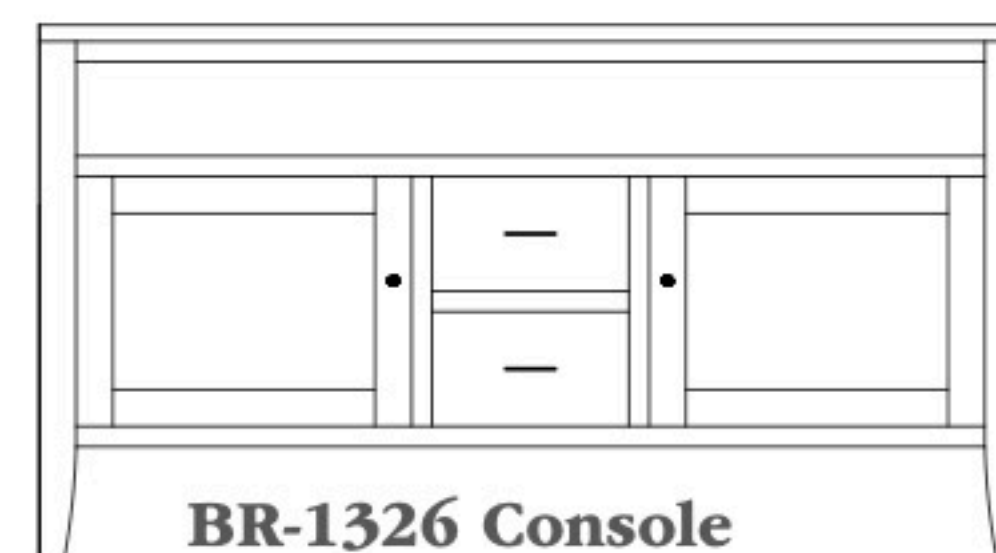

Barrington 50" Entertainment Consoles

BR-1314 Console

Shown in **Brown Maple** with **FC-19093 Dark Knight** & **K272-SN Pulls on Drawers, K800-SN Knobs on Doors**

BR-1312 Console
50"w 25¾"h 161/2
w/2 glass doors & 1 adjustable shelf

BR-1313 Console
50"w 32¾"h 161/2
w/2 glass doors, 1 adjustable shelf
& DVD area

BR-1314 Console
50"w 34"h 161/2
w/2 glass doors, 1 adjustable shelf
& 2 drawers

Barrington 60" Entertainment Consoles

BR-1325 Console

Shown in **Sap Cherry** with **OCS-122 Cocoa** and **K810-MB Knobs**

BR-1324 Console
60"w 25¾"h 161/2
w/2 glass doors, 2 adjustable shelves
& 2 drawers

BR-1325 Console
60"w 25¾"h 161/2
w/2 glass doors, 1 wood door in
center, & 3 adjustable shelves

BR-1329 Console
60"w 34"h 161/2
w/2 glass doors, 1 wood door in
center, 3 adjustable shelves,
& 2 drawers