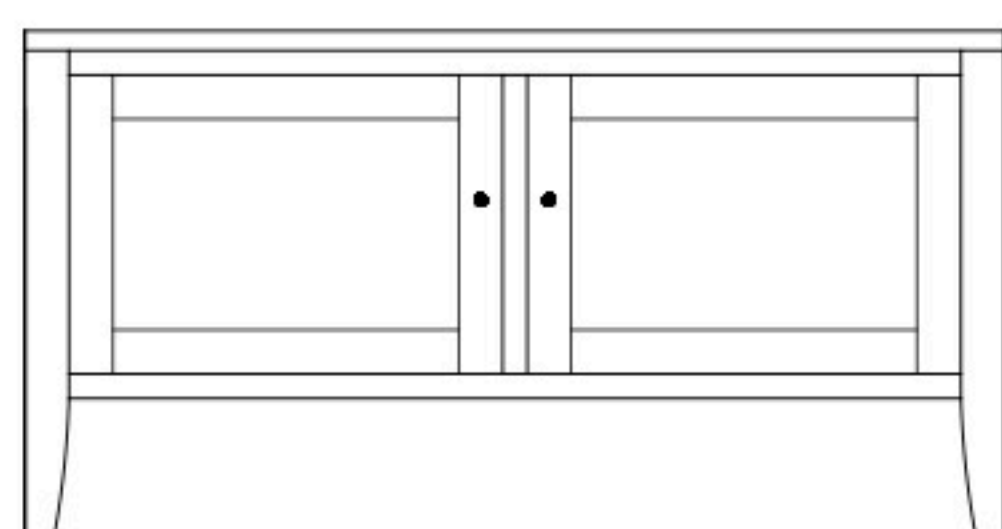

Barrington 50" Entertainment Consoles

BR-1314 Console

Shown in **Brown Maple** with **FC-19093 Dark Knight** & **K272-SN Pulls on Drawers, K800-SN Knobs on Doors**

BR-1312 Console
50"w 25¾"h 161/2
w/2 glass doors & 1 adjustable shelf

BR-1313 Console
50"w 32¾"h 161/2
w/2 glass doors, 1 adjustable shelf
& DVD area

BR-1314 Console
50"w 34"h 161/2
w/2 glass doors, 1 adjustable shelf
& 2 drawers

Barrington 60" Entertainment Consoles

BR-1325 Console

Shown in **Sap Cherry** with **OCS-122 Cocoa** and **K810-MB Knobs**

BR-1324 Console
60"w 25¾"h 161/2
w/2 glass doors, 2 adjustable shelves
& 2 drawers

BR-1325 Console
60"w 25¾"h 161/2
w/2 glass doors, 1 wood door in
center, & 3 adjustable shelves

BR-1329 Console
60"w 34"h 161/2
w/2 glass doors, 1 wood door in
center, 3 adjustable shelves,
& 2 drawers