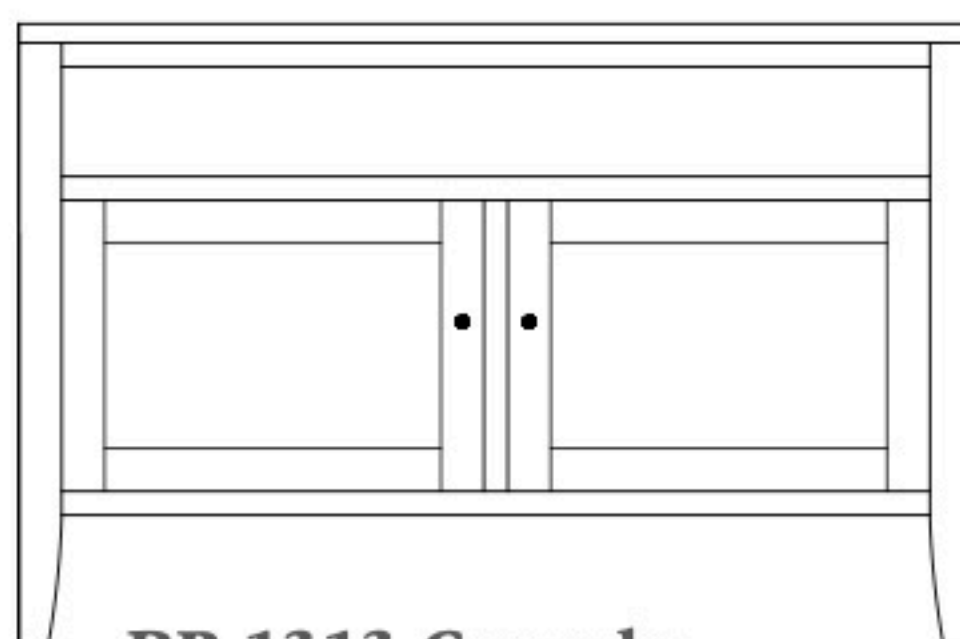

Barrington 50" Entertainment Consoles

BR-1314 Console

Shown in **Brown Maple** with **FC-19093 Dark Knight** & **K272-SN Pulls on Drawers, K800-SN Knobs on Doors**

BR-1312 Console
50"w 25¾"h 161/2
w/2 glass doors & 1 adjustable shelf

BR-1313 Console
50"w 32¾"h 161/2
w/2 glass doors, 1 adjustable shelf
& DVD area

BR-1314 Console
50"w 34"h 161/2
w/2 glass doors, 1 adjustable shelf
& 2 drawers

Barrington 60" Entertainment Consoles

BR-1325 Console

Shown in **Sap Cherry** with **OCS-122 Cocoa** and **K810-MB Knobs**

BR-1324 Console
60"w 25¾"h 161/2
w/2 glass doors, 2 adjustable shelves
& 2 drawers

BR-1325 Console
60"w 25¾"h 161/2
w/2 glass doors, 1 wood door in
center, & 3 adjustable shelves

BR-1329 Console
60"w 34"h 161/2
w/2 glass doors, 1 wood door in
center, 3 adjustable shelves,
& 2 drawers