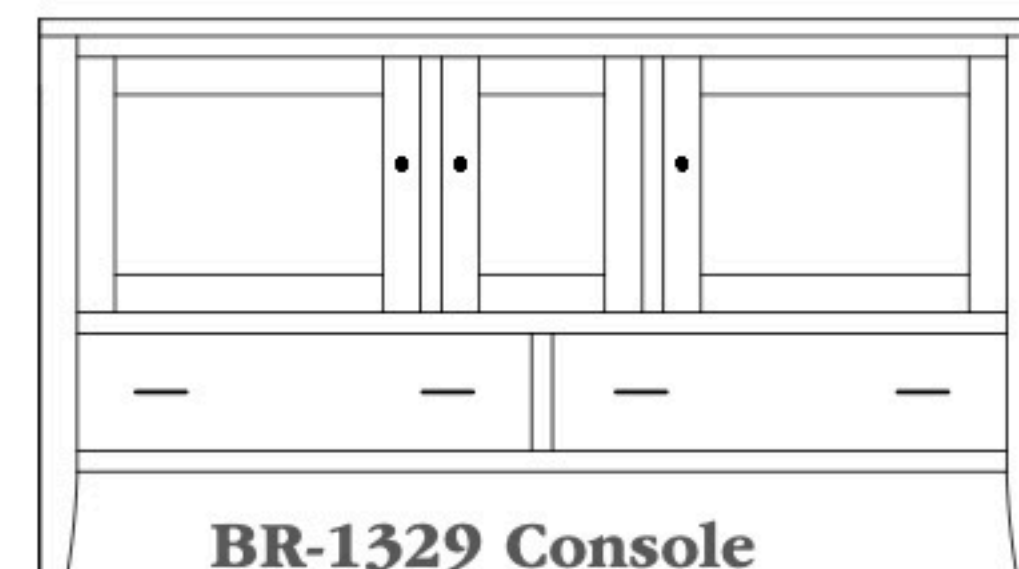

Barrington 50" Entertainment Consoles

BR-1314 Console

Shown in **Brown Maple** with **FC-19093 Dark Knight** & **K272-SN Pulls on Drawers, K800-SN Knobs on Doors**

BR-1312 Console
50"w 25¾"h 161/2
w/2 glass doors & 1 adjustable shelf

Shown in **Sap Cherry** with **OCS-122 Cocoa** and **K810-MB Knobs**

BR-1324 Console
60"w 25¾"h 161/2
w/2 glass doors, 2 adjustable shelves
& 2 drawers

BR-1325 Console
60"w 25¾"h 161/2
w/2 glass doors, 1 wood door in
center, & 3 adjustable shelves

BR-1326 Console
60"w 32¾"h 161/2
w/2 glass doors, 2 adjustable Shelves,
2 drawers, & DVD area

BR-1327 Console
60"w 32¾"h 161/2
w/2 glass doors, 1 wood door in center,
3 adjustable shelves, & DVD area

BR-1328 Console
60"w 34"h 161/2
w/2 glass doors, 2 adjustable shelves,
& 4 drawers

BR-1329 Console
60"w 34"h 161/2
w/2 glass doors, 1 wood door in
center, 3 adjustable shelves,
& 2 drawers