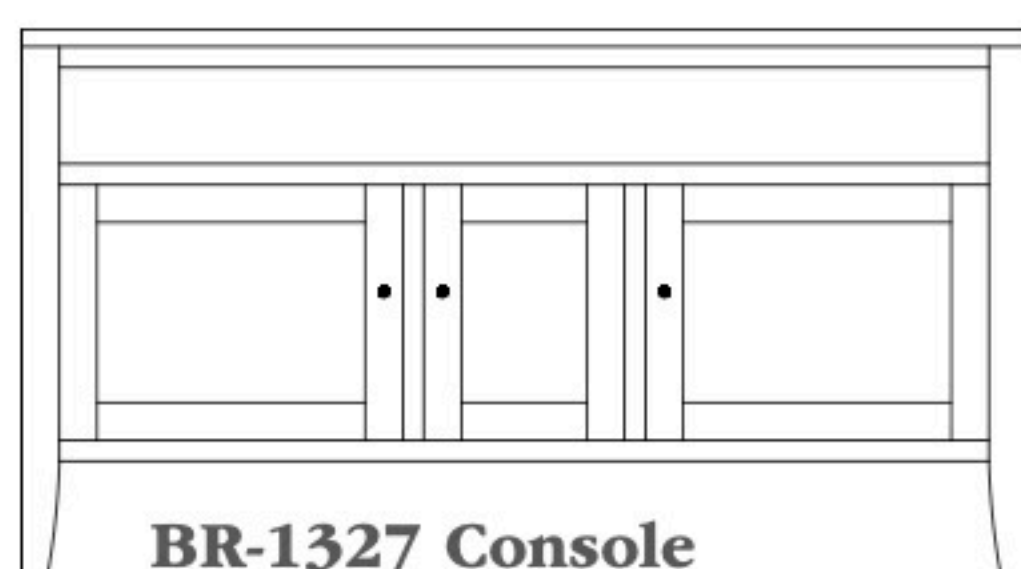

BR-1313 Console
50"w 32¾"h 161/2
w/2 glass doors, 1 adjustable shelf
& DVD area

BR-1314 Console
50"w 34"h 161/2
w/2 glass doors, 1 adjustable shelf
& 2 drawers

Barrington 60" Entertainment Consoles

BR-1325 Console

Shown in **Sap Cherry** with **OCS-122 Cocoa** and **K810-MB Knobs**

BR-1324 Console
60"w 25¾"h 161/2
w/2 glass doors, 2 adjustable shelves
& 2 drawers

BR-1325 Console
60"w 25¾"h 161/2
w/2 glass doors, 1 wood door in
center, & 3 adjustable shelves

BR-1326 Console
60"w 32¾"h 161/2
w/2 glass doors, 2 adjustable Shelves,
2 drawers, & DVD area

BR-1327 Console
60"w 32¾"h 161/2
w/2 glass doors, 1 wood door in center,
3 adjustable shelves, & DVD area

BR-1328 Console
60"w 34"h 161/2
w/2 glass doors, 2 adjustable shelves,
& 4 drawers

BR-1329 Console
60"w 34"h 161/2
w/2 glass doors, 1 wood door in
center, 3 adjustable shelves,
& 2 drawers