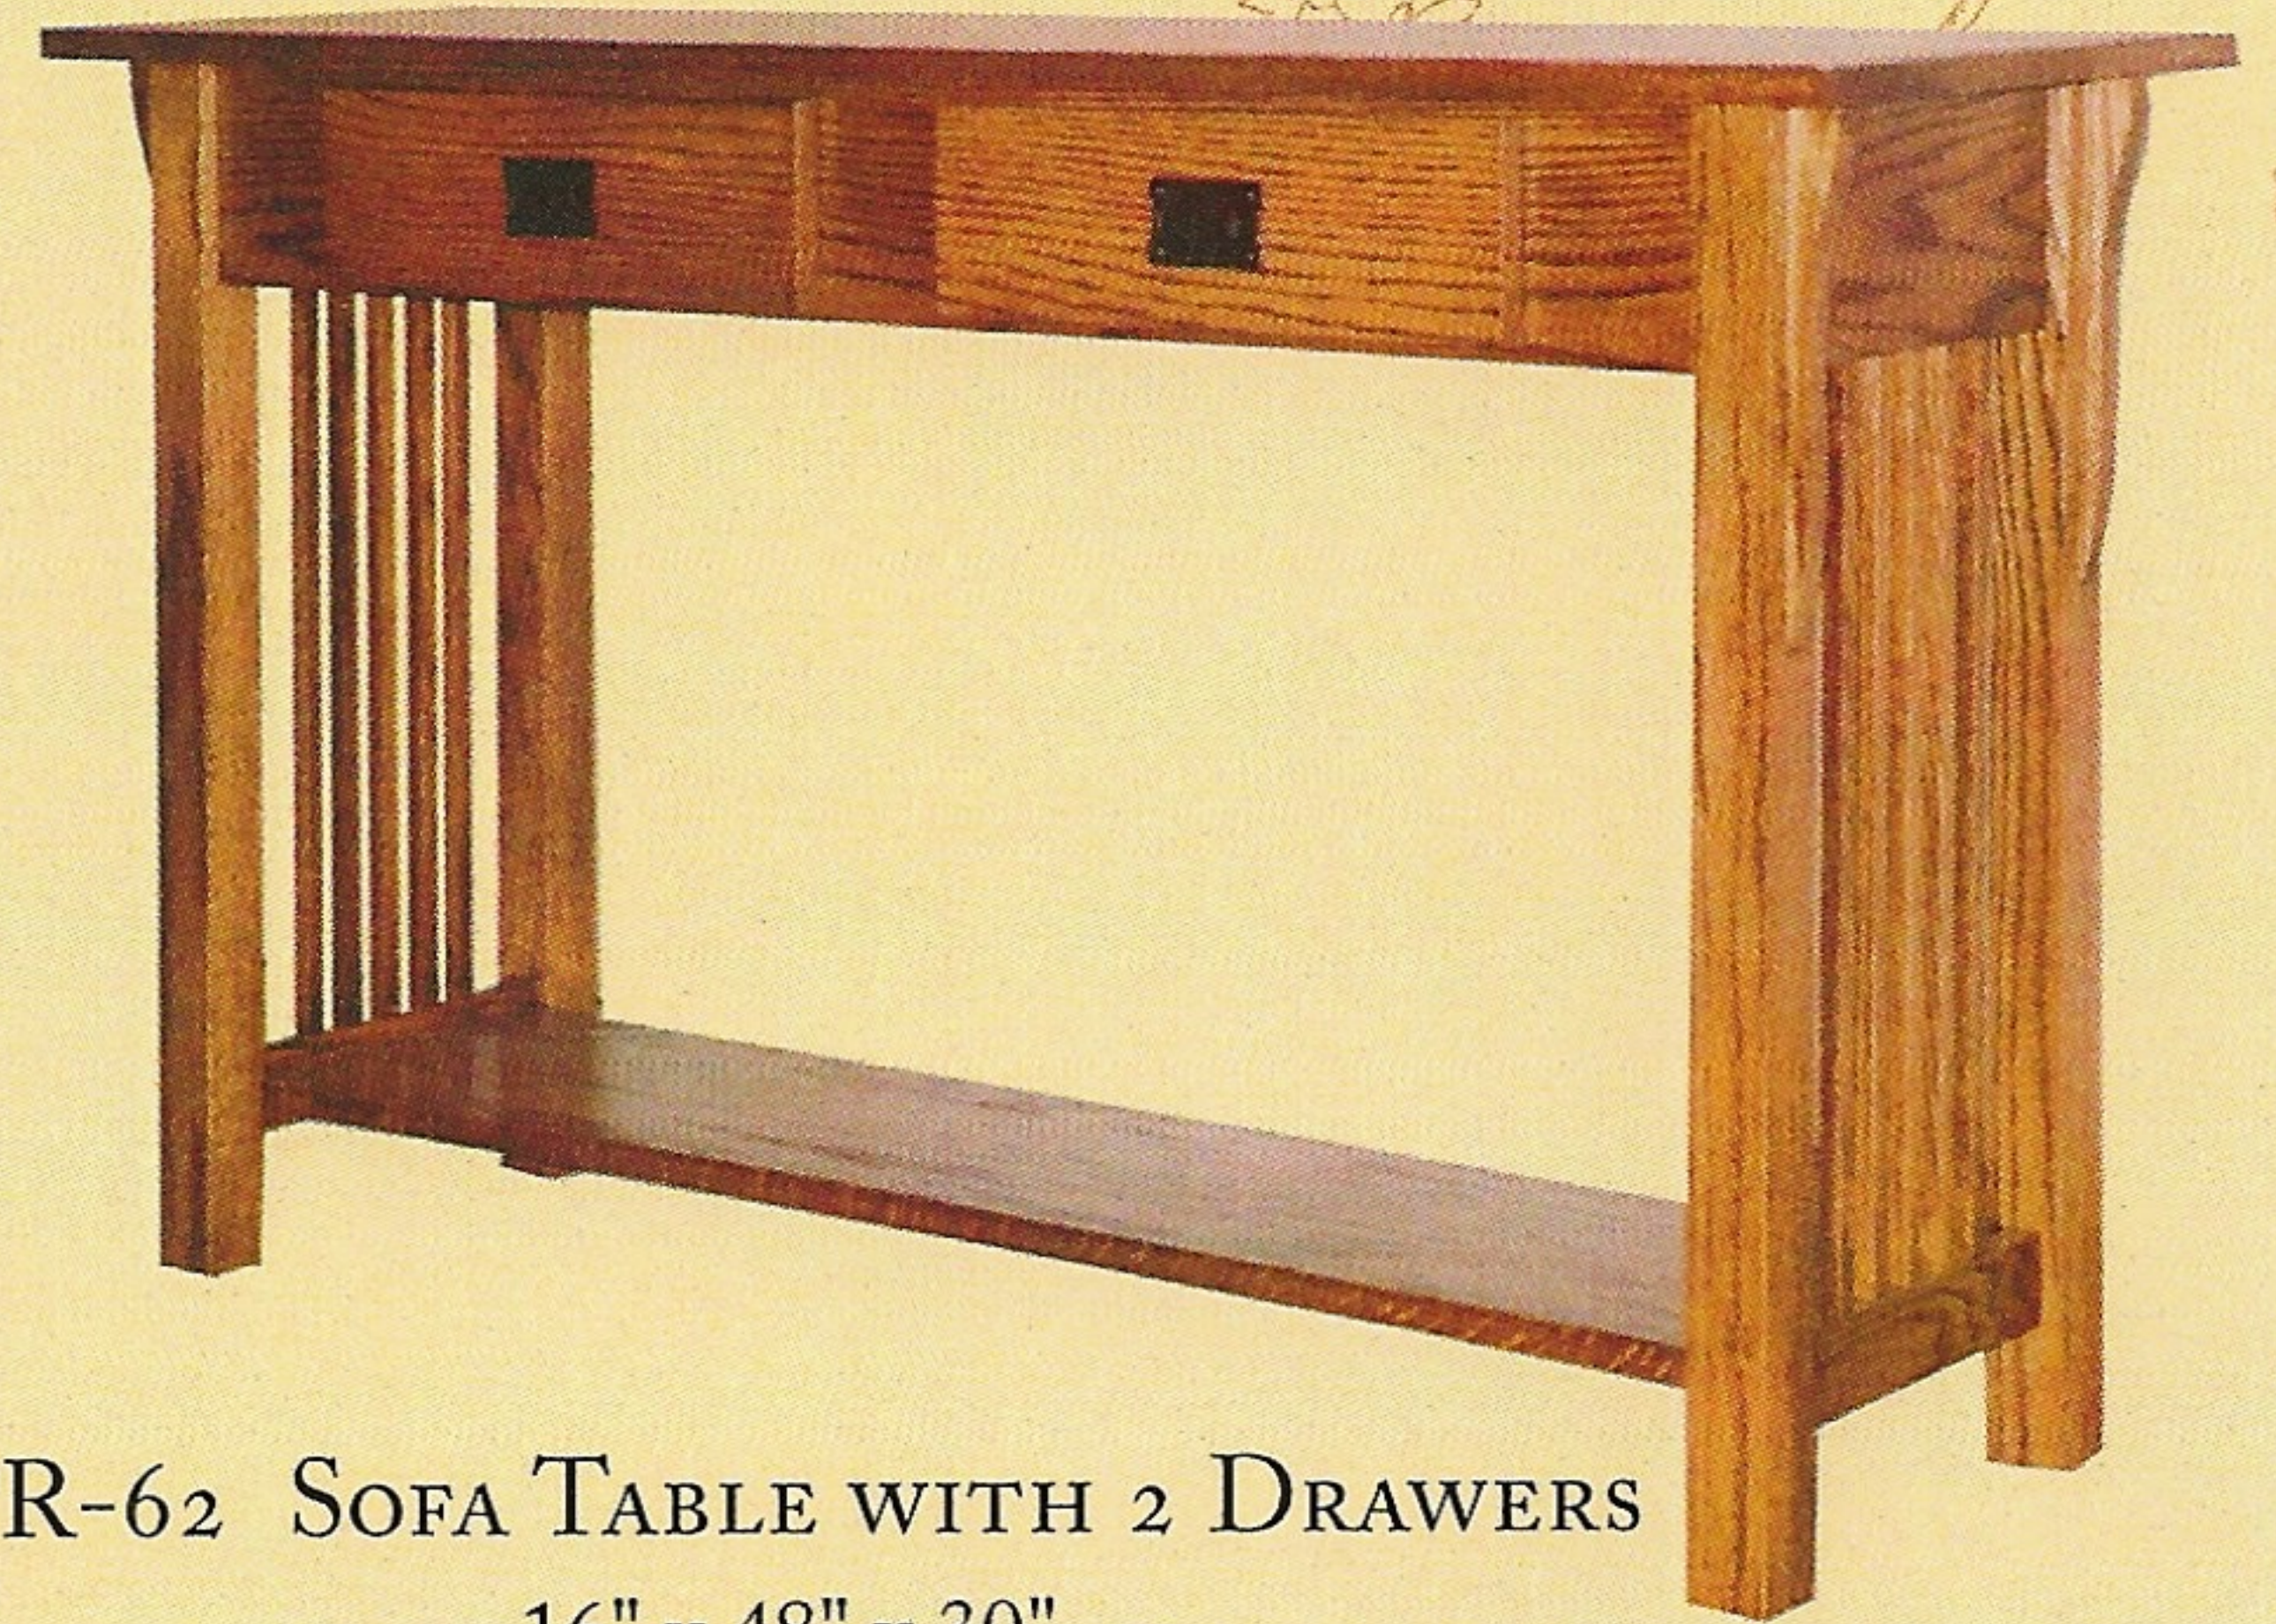

PRAIRIE MISSION

PR-63D END TABLE
WITH DRAWER
19" x 24" x 23"

PR-63 END TABLE
WITH DRAWER
19" x 24" x 23"

PR-62 SOFA TABLE WITH 2 DRAWERS
16" x 48" x 30"

PR-60 PRAIRIE MISSION COFFEE TABLE
WITH 4 DRAWERS
34" x 48" x 18"

PR-65 LAMP TABLE WITH DRAWER
24" x 24" x 25"

PR-61 COFFEE TABLE
24" x 40" x 18"

PR-64 LAMP TABLE WITH DRAWER
20" x 20" x 25"