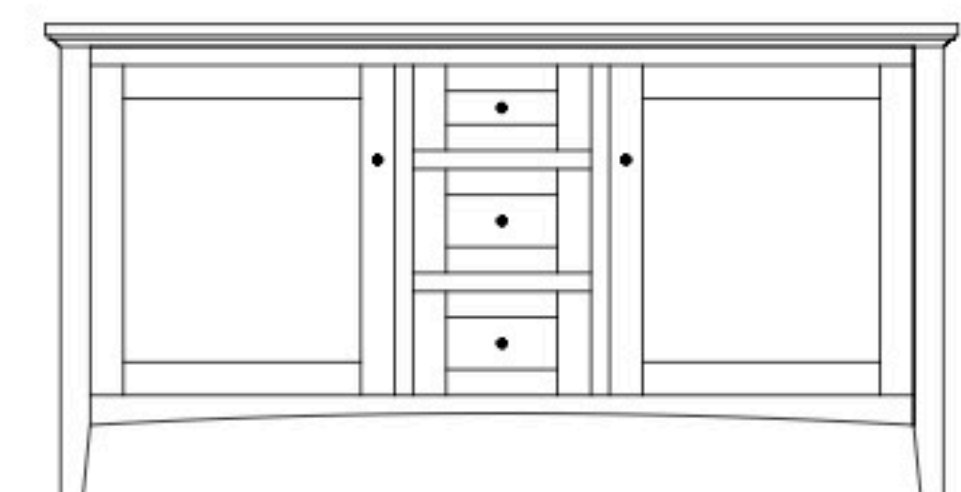

51½"w 32"h 17½"d  
w/2 glass doors, 1 adjustable shelf  
& DVD area

**RT-5352 Console**

51½"w 33¼"h 17½"d  
w/2 glass doors 1 adjustable shelf  
& 2 drawers

**RT-5354 Console**

61½"w 25"h 17½"d  
w/2 glass doors, 2 adjustable shelves,  
& 2 drawers

**RT-5355 Console**

61½"w 32"h 17½"d  
w/2 glass doors, 1 wood door in center,  
3 adjustable shelves, & DVD area

**RT-5356 Console**

61½"w 32"h 17½"d  
w/2 glass doors, 2 adjustable shelves,  
2 drawers & DVD area

**RT-5357 Console**

61½"w 32"h 17½"d  
w/2 glass doors, 1 wood door in center,  
3 adjustable shelves, & 1 drawer

**RT-5358 Console**

61½"w 32"h 17½"d  
w/2 glass doors, 2 adjustable shelves,  
& 3 drawers