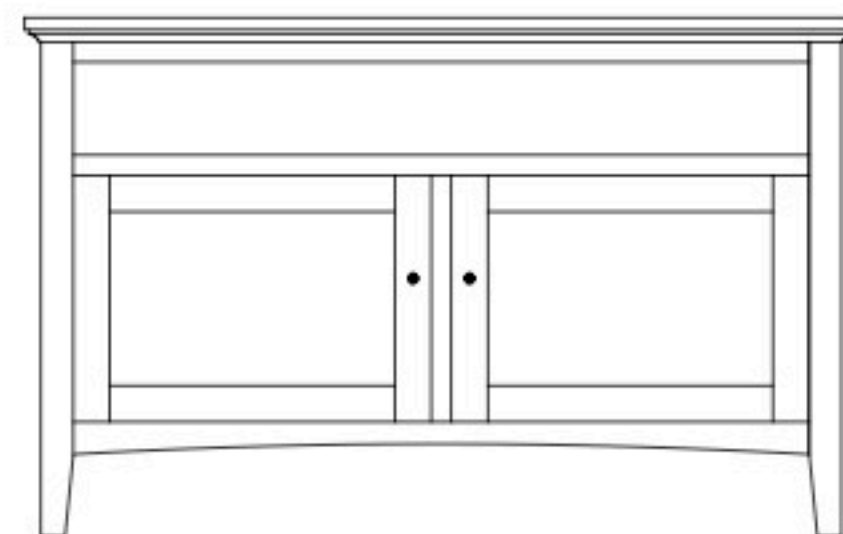

# Riverton 51" Entertainment Consoles

**RT-5350 Console**

Shown in **Oak** with **OCS-104 Seely** & **1586-FB Knobs**

**RT-5350 Console**

51½"w 25"h 17½"d  
w/2 glass doors, 1 adjustable shelf

**RT-5351 Console**

51½"w 32"h 17½"d  
w/2 glass doors, 1 adjustable shelf  
& DVD area

**RT-5352 Console**

51½"w 33¼"h 17½"d  
w/2 glass doors 1 adjustable shelf  
& 2 drawers

# Riverton 61" Entertainment Consoles

**RT-5358 Console**

Shown in **Cherry** with **OCS-116 Harvest** & **1586-ORB Knobs**

**RT-5353 Console**

61½"w 25"h 17½"d  
w/2 glass doors, 1 wood door in center,  
& 3 adjustable shelves

**RT-5358 Console**

61½"w 32"h 17½"d  
w/2 glass doors, 2 adjustable shelves,  
& 3 drawers