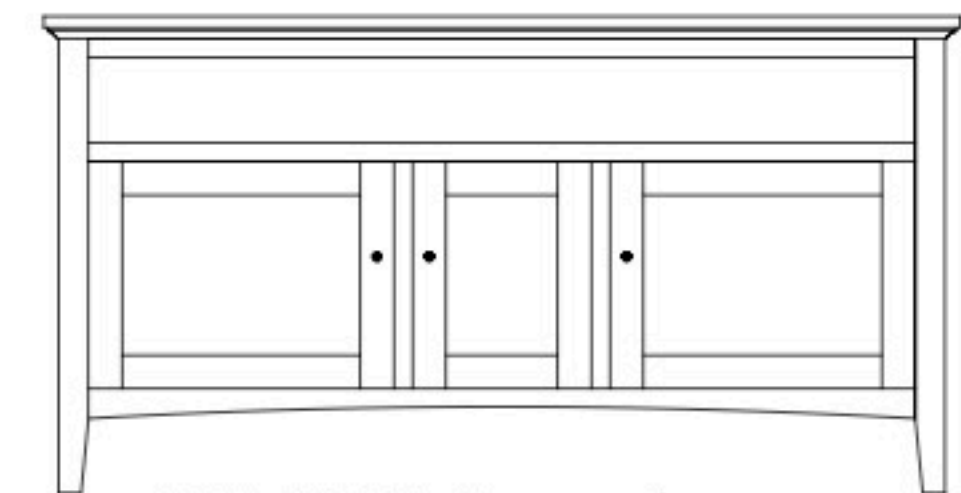

# Riverton 51" Entertainment Consoles

**RT-5350 Console**

Shown in **Oak** with **OCS-104 Seely** & **1586-FB Knobs**

**RT-5350 Console**

51½"w 25"h 17½"d  
w/2 glass doors, 1 adjustable shelf

**RT-5351 Console**

51½"w 32"h 17½"d  
w/2 glass doors, 1 adjustable shelf  
& DVD area

**RT-5352 Console**

51½"w 33¼"h 17½"d  
w/2 glass doors 1 adjustable shelf  
& 2 drawers

# Riverton 61" Entertainment Consoles

**RT-5358 Console**

Shown in **Cherry** with **OCS-116 Harvest** & **1586-ORB Knobs**

**RT-5353 Console**

61½"w 25"h 17½"d  
w/2 glass doors, 1 wood door in center,  
& 3 adjustable shelves

**RT-5354 Console**

61½"w 25"h 17½"d  
w/2 glass doors, 2 adjustable shelves,  
& 2 drawers

**RT-5355 Console**

61½"w 32"h 17½"d  
w/2 glass doors, 1 wood door in center,  
3 adjustable shelves, & DVD area