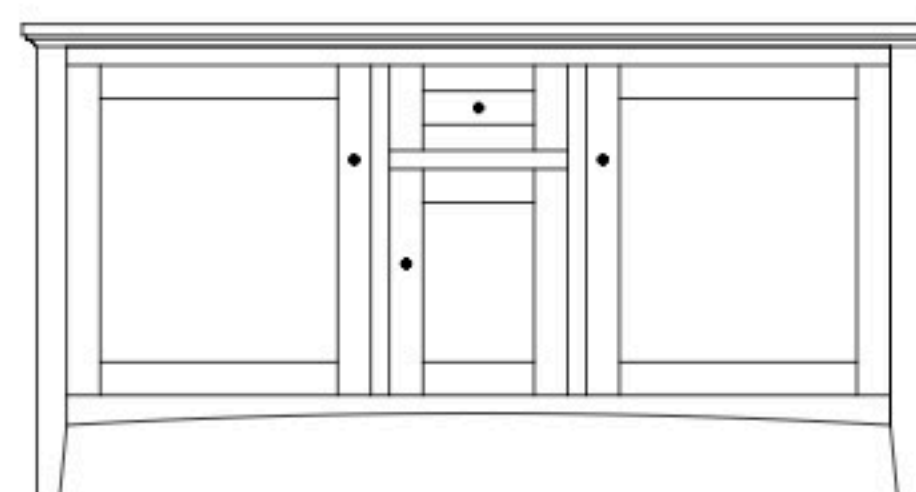

51½"w 32"h 17½"d  
w/2 glass doors, 1 adjustable shelf  
& DVD area

**RT-5352 Console**

51½"w 33¼"h 17½"d  
w/2 glass doors 1 adjustable shelf  
& 2 drawers

**RT-5354 Console**

61½"w 25"h 17½"d  
w/2 glass doors, 2 adjustable shelves,  
& 2 drawers

**RT-5355 Console**

61½"w 32"h 17½"d  
w/2 glass doors, 1 wood door in center,  
3 adjustable shelves, & DVD area

**RT-5356 Console**

61½"w 32"h 17½"d  
w/2 glass doors, 2 adjustable shelves,  
2 drawers & DVD area

**RT-5357 Console**

61½"w 32"h 17½"d  
w/2 glass doors, 1 wood door in center,  
3 adjustable shelves, & 1 drawer

**RT-5358 Console**

61½"w 32"h 17½"d  
w/2 glass doors, 2 adjustable shelves,  
& 3 drawers