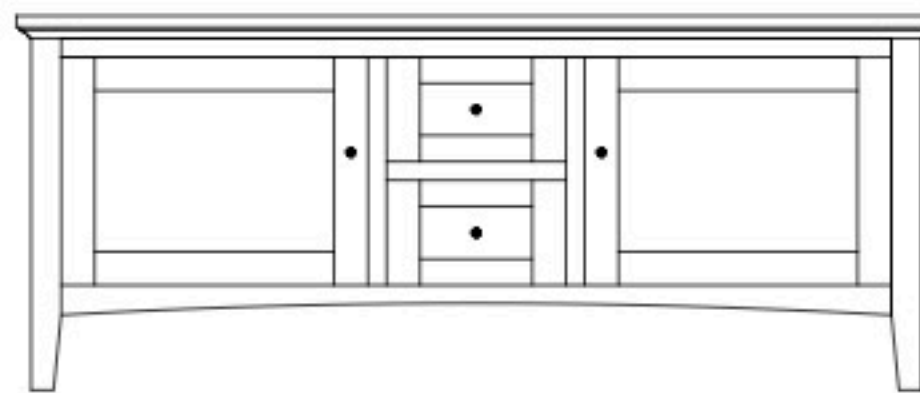

51½"w 32"h 17½"d  
w/2 glass doors, 1 adjustable shelf  
& DVD area

**RT-5352 Console**

51½"w 33¼"h 17½"d  
w/2 glass doors 1 adjustable shelf  
& 2 drawers

# Riverton 61" Entertainment Consoles

**RT-5358 Console**

Shown in **Cherry** with **OCS-116 Harvest** & **1586-ORB Knobs**

**RT-5353 Console**

61½"w 25"h 17½"d  
w/2 glass doors, 1 wood door in center,  
& 3 adjustable shelves

**RT-5354 Console**

61½"w 25"h 17½"d  
w/2 glass doors, 2 adjustable shelves,  
& 2 drawers

**RT-5355 Console**

61½"w 32"h 17½"d  
w/2 glass doors, 1 wood door in center,  
3 adjustable shelves, & DVD area

**RT-5358 Console**

61½"w 32"h 17½"d  
w/2 glass doors, 2 adjustable shelves,  
& 3 drawers