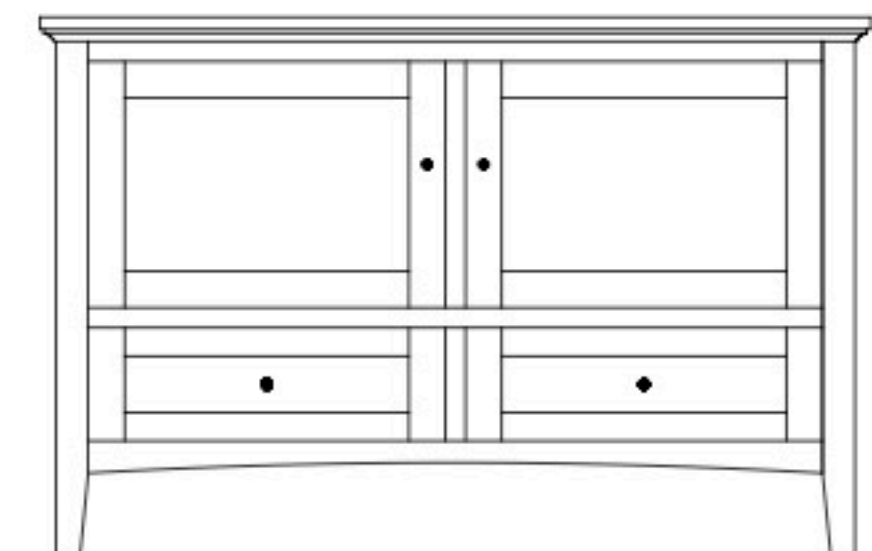

# Riverton 51" Entertainment Consoles

**RT-5350 Console**

Shown in **Oak** with **OCS-104 Seely** & **1586-FB Knobs**

**RT-5350 Console**

51½"w 25"h 17½"d  
w/2 glass doors, 1 adjustable shelf

**RT-5351 Console**

51½"w 32"h 17½"d  
w/2 glass doors, 1 adjustable shelf  
& DVD area

**RT-5352 Console**

51½"w 33¼"h 17½"d  
w/2 glass doors 1 adjustable shelf  
& 2 drawers

# Riverton 61" Entertainment Consoles

**RT-5358 Console**

Shown in **Cherry** with **OCS-116 Harvest** & **1586-ORB Knobs**

**RT-5353 Console**

61½"w 25"h 17½"d  
w/2 glass doors, 1 wood door in center,  
& 3 adjustable shelves

**RT-5358 Console**

61½"w 32"h 17½"d  
w/2 glass doors, 2 adjustable shelves,  
& 3 drawers