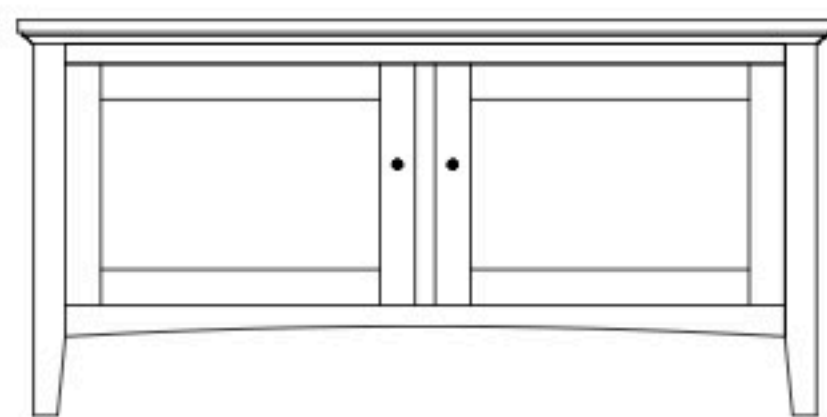

# Riverton 51" Entertainment Consoles

**RT-5350 Console**

Shown in **Oak** with **OCS-104 Seely** & **1586-FB Knobs**

**RT-5350 Console**

51½"w 25"h 17½"d  
w/2 glass doors, 1 adjustable shelf

**RT-5351 Console**

51½"w 32"h 17½"d  
w/2 glass doors, 1 adjustable shelf  
& DVD area

**RT-5352 Console**

51½"w 33¼"h 17½"d  
w/2 glass doors 1 adjustable shelf  
& 2 drawers

# Riverton 61" Entertainment Consoles

**RT-5358 Console**

Shown in **Cherry** with **OCS-116 Harvest** & **1586-ORB Knobs**

**RT-5353 Console**

61½"w 25"h 17½"d  
w/2 glass doors, 1 wood door in center,  
& 3 adjustable shelves

**RT-5358 Console**

61½"w 32"h 17½"d  
w/2 glass doors, 2 adjustable shelves,  
& 3 drawers