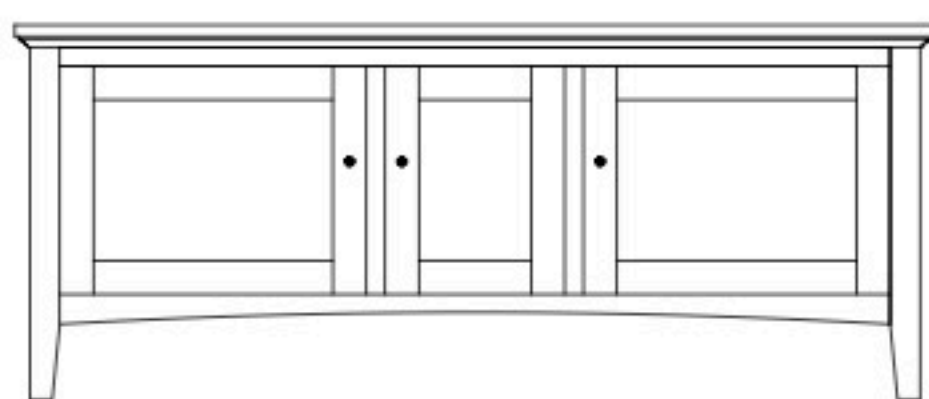

# Riverton 51" Entertainment Consoles

**RT-5350 Console**

Shown in **Oak** with **OCS-104 Seely** & **1586-FB Knobs**

**RT-5350 Console**

51½"w 25"h 17½"d  
w/2 glass doors, 1 adjustable shelf

**RT-5351 Console**

51½"w 32"h 17½"d  
w/2 glass doors, 1 adjustable shelf  
& DVD area

**RT-5352 Console**

51½"w 33¼"h 17½"d  
w/2 glass doors 1 adjustable shelf  
& 2 drawers

# Riverton 61" Entertainment Consoles

**RT-5358 Console**

Shown in **Cherry** with **OCS-116 Harvest** & **1586-ORB Knobs**

**RT-5353 Console**

61½"w 25"h 17½"d  
w/2 glass doors, 1 wood door in center,  
& 3 adjustable shelves

**RT-5354 Console**

61½"w 25"h 17½"d  
w/2 glass doors, 2 adjustable shelves,  
& 2 drawers

**RT-5355 Console**

61½"w 32"h 17½"d  
w/2 glass doors, 1 wood door in center,  
3 adjustable shelves, & DVD area