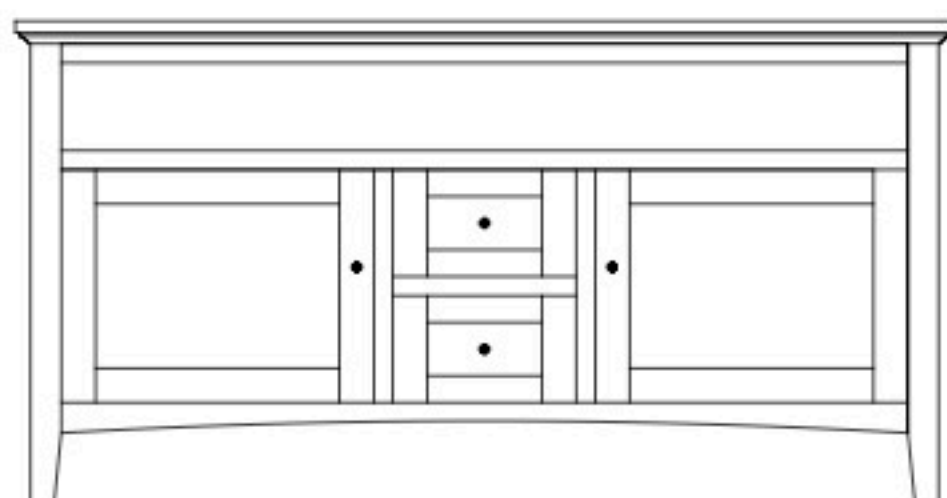

51½"w 32"h 17½"d  
w/2 glass doors, 1 adjustable shelf  
& DVD area

**RT-5352 Console**

51½"w 33¼"h 17½"d  
w/2 glass doors 1 adjustable shelf  
& 2 drawers

# Riverton 61" Entertainment Consoles

**RT-5358 Console**

Shown in **Cherry** with **OCS-116 Harvest** & **1586-ORB Knobs**

**RT-5353 Console**

61½"w 25"h 17½"d  
w/2 glass doors, 1 wood door in center,  
& 3 adjustable shelves

**RT-5354 Console**

61½"w 25"h 17½"d  
w/2 glass doors, 2 adjustable shelves,  
& 2 drawers

**RT-5355 Console**

61½"w 32"h 17½"d  
w/2 glass doors, 1 wood door in center,  
3 adjustable shelves, & DVD area

**RT-5358 Console**

61½"w 32"h 17½"d  
w/2 glass doors, 2 adjustable shelves,  
& 3 drawers