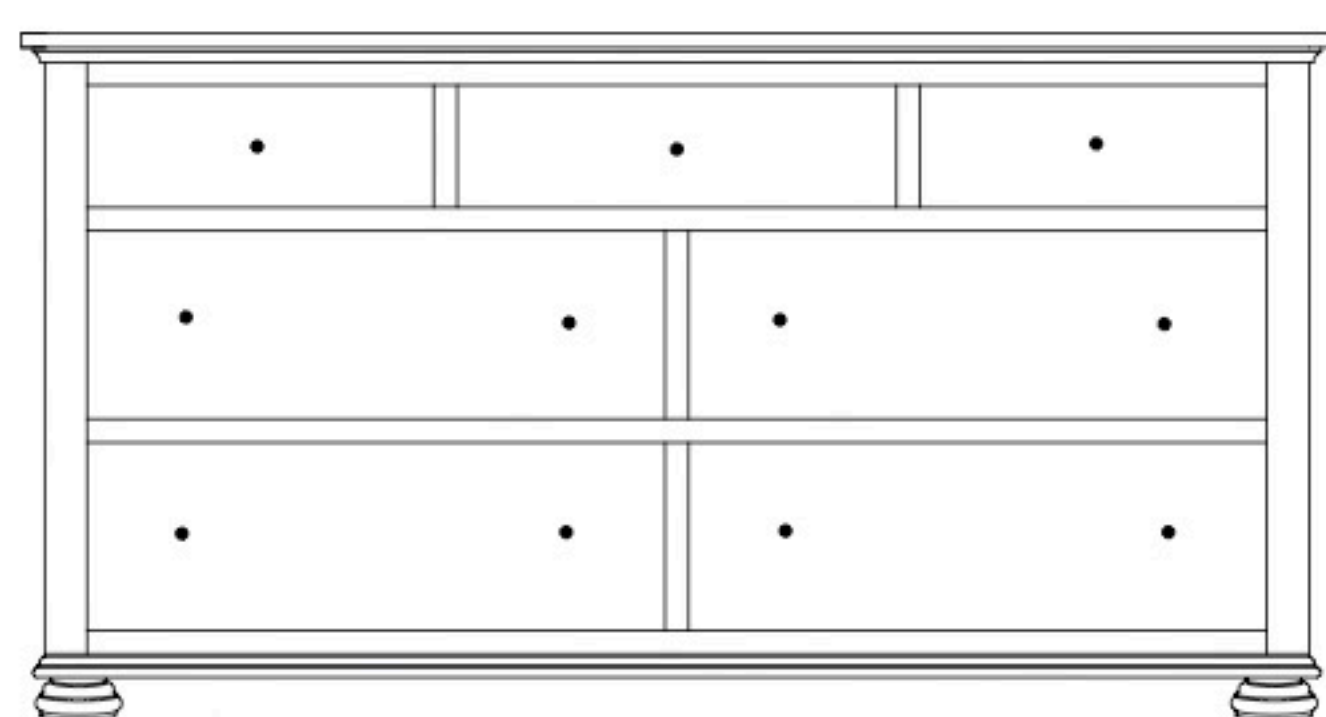

# Canyon Creek Dressers

CC-2558 Dresser shown with MI-2532 Mirror

**CC-2554 Dresser**  
59 $\frac{3}{4}$ "w 36 $\frac{1}{2}$ "h 21 $\frac{3}{4}$ "d  
w/7 drawers

Suggested Mirrors:

**MI-2530 Mirror**  
45"h 36"w

**CC-2556 Dresser**  
73 $\frac{1}{4}$ "w 36 $\frac{1}{2}$ "h 21 $\frac{3}{4}$ "d  
w/7 drawers, 1 door  
w/1 adjustable shelf

Suggested Mirrors:

**MI-2531 Mirror**  
45"h 46"w

**CC-2555 Dresser**  
69 $\frac{3}{4}$ "w 36 $\frac{1}{2}$ "h 21 $\frac{3}{4}$ "d  
w/7 drawers

Suggested Mirrors:

**MI-2533 Mirror**  
37"h 52"w