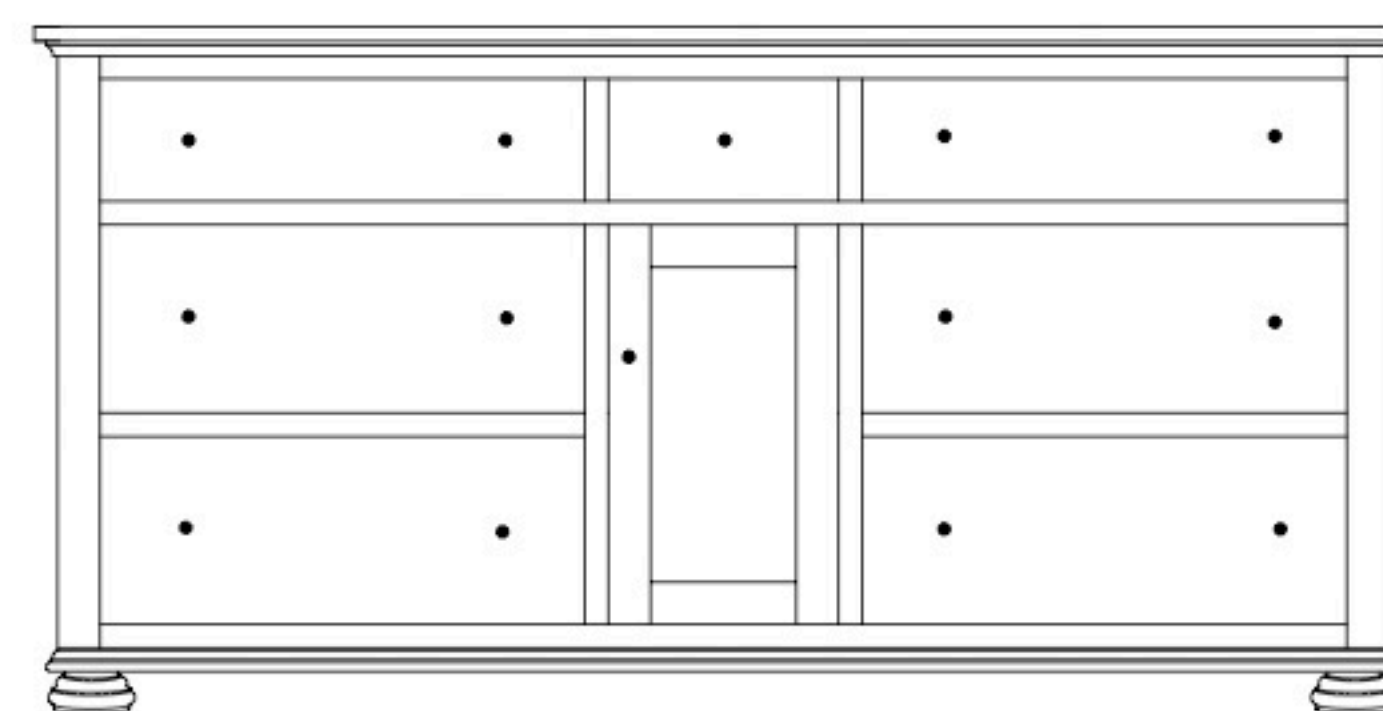

# Canyon Creek Dressers

CC-2558 Dresser shown with MI-2532 Mirror

**CC-2554 Dresser**  
59 $\frac{3}{4}$ "w 36 $\frac{1}{2}$ "h 21 $\frac{3}{4}$ "d  
w/7 drawers

Suggested Mirrors:

**MI-2530 Mirror**  
45"h 36"w

**CC-2556 Dresser**  
73 $\frac{1}{4}$ "w 36 $\frac{1}{2}$ "h 21 $\frac{3}{4}$ "d  
w/7 drawers, 1 door  
w/1 adjustable shelf

Suggested Mirrors:

**MI-2531 Mirror**  
45"h 46"w

**CC-2555 Dresser**  
69 $\frac{3}{4}$ "w 36 $\frac{1}{2}$ "h 21 $\frac{3}{4}$ "d  
w/7 drawers

Suggested Mirrors:

**MI-2533 Mirror**  
37"h 52"w