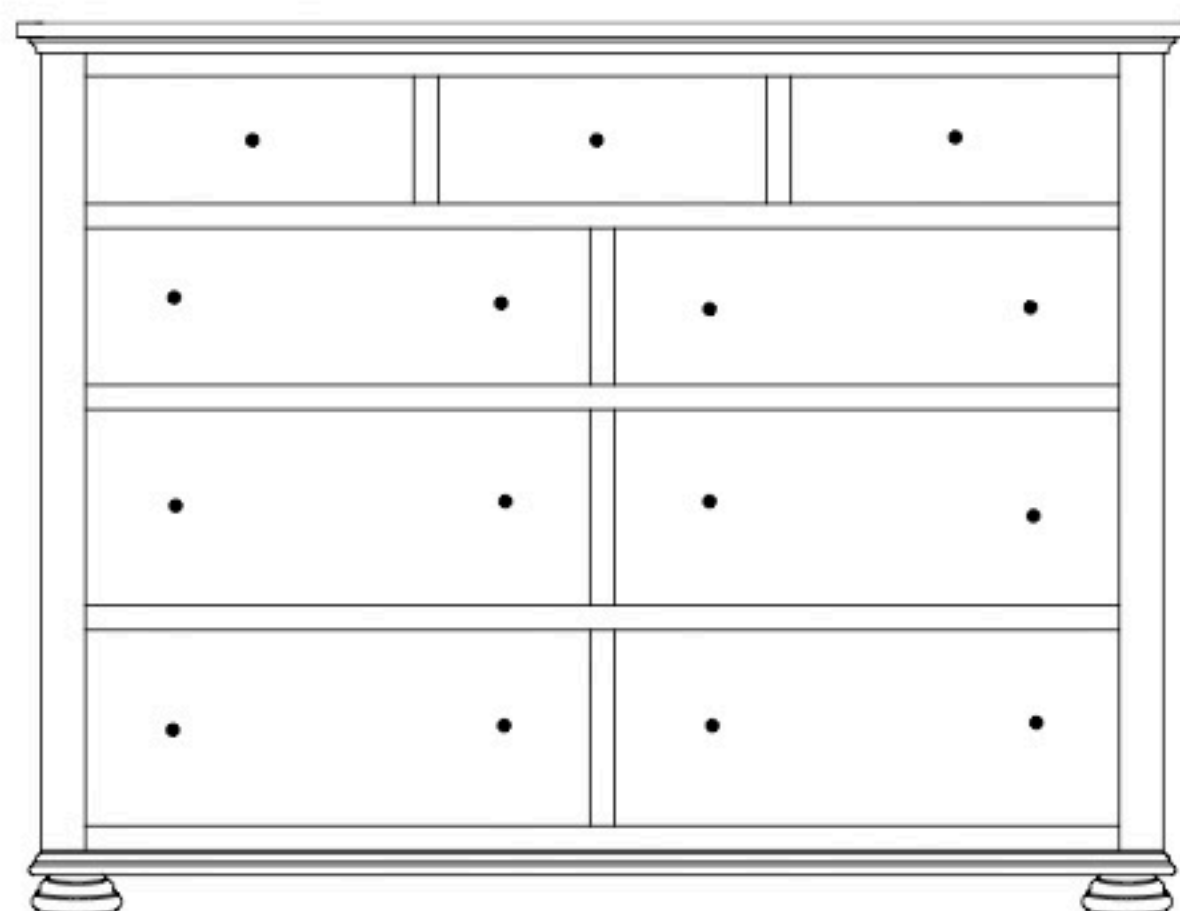

# Canyon Creek Dressers

CC-2558 Dresser shown with MI-2532 Mirror

**CC-2554 Dresser**  
59 $\frac{3}{4}$ "w 36 $\frac{1}{2}$ "h 21 $\frac{3}{4}$ "d  
w/7 drawers

Suggested Mirrors:

**MI-2530 Mirror**  
45"h 36"w

**CC-2556 Dresser**  
73 $\frac{1}{4}$ "w 36 $\frac{1}{2}$ "h 21 $\frac{3}{4}$ "d  
w/7 drawers, 1 door  
w/1 adjustable shelf

Suggested Mirrors:

**MI-2531 Mirror**  
45"h 46"w

**CC-2555 Dresser**  
69 $\frac{3}{4}$ "w 36 $\frac{1}{2}$ "h 21 $\frac{3}{4}$ "d  
w/7 drawers

Suggested Mirrors:

**MI-2531 Mirror**  
45"h 46"w

**CC-2557 Dresser**  
59 $\frac{3}{4}$ "w 45 $\frac{3}{4}$ "h 21 $\frac{3}{4}$ "d  
w/9 drawers

Suggested Mirrors:

**MI-2532 Mirror**  
37"h 42"w

**CC-2558 Dresser**  
69 $\frac{3}{4}$ "w 45 $\frac{3}{4}$ "h 21 $\frac{3}{4}$ "d  
w/9 drawers

Suggested Mirrors:

**MI-2533 Mirror**  
37"h 52"w