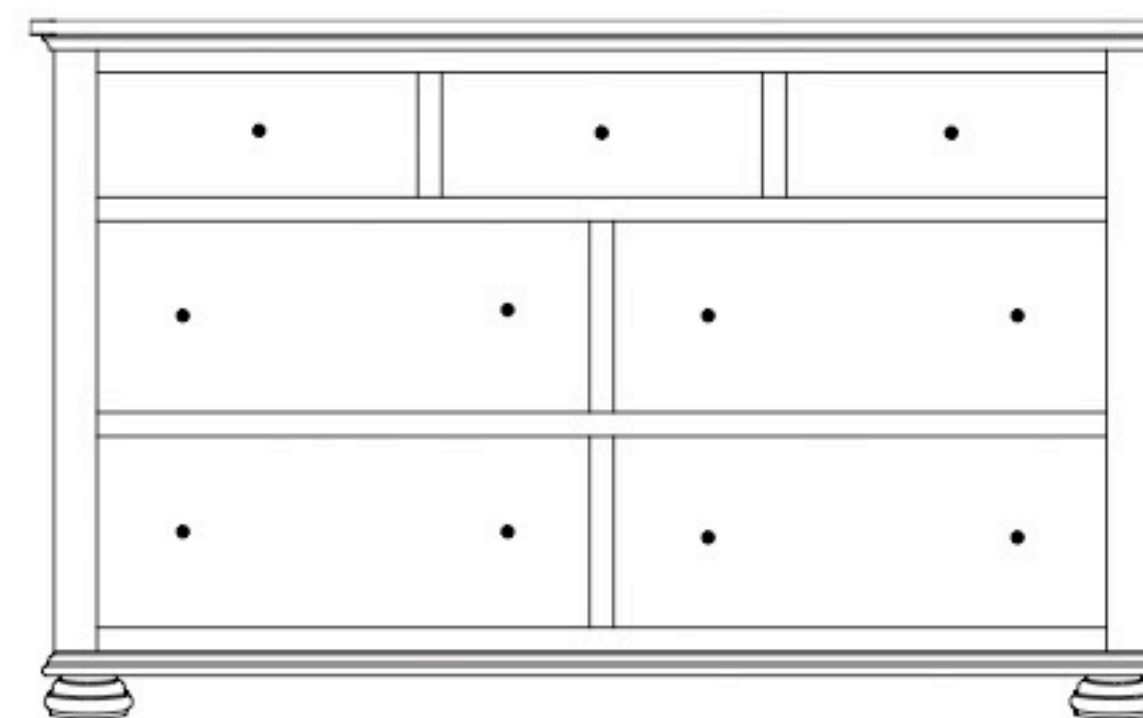

# Canyon Creek Dressers

CC-2558 Dresser shown with MI-2532 Mirror

**CC-2554 Dresser**  
59 $\frac{3}{4}$ "w 36 $\frac{1}{2}$ "h 21 $\frac{3}{4}$ "d  
w/7 drawers

Suggested Mirrors:

**MI-2530 Mirror**  
45"h 36"w

**CC-2556 Dresser**  
73 $\frac{1}{4}$ "w 36 $\frac{1}{2}$ "h 21 $\frac{3}{4}$ "d  
w/7 drawers, 1 door  
w/1 adjustable shelf

Suggested Mirrors:

**MI-2531 Mirror**  
45"h 46"w

**CC-2555 Dresser**  
69 $\frac{3}{4}$ "w 36 $\frac{1}{2}$ "h 21 $\frac{3}{4}$ "d  
w/7 drawers

Suggested Mirrors:

**MI-2533 Mirror**  
37"h 52"w