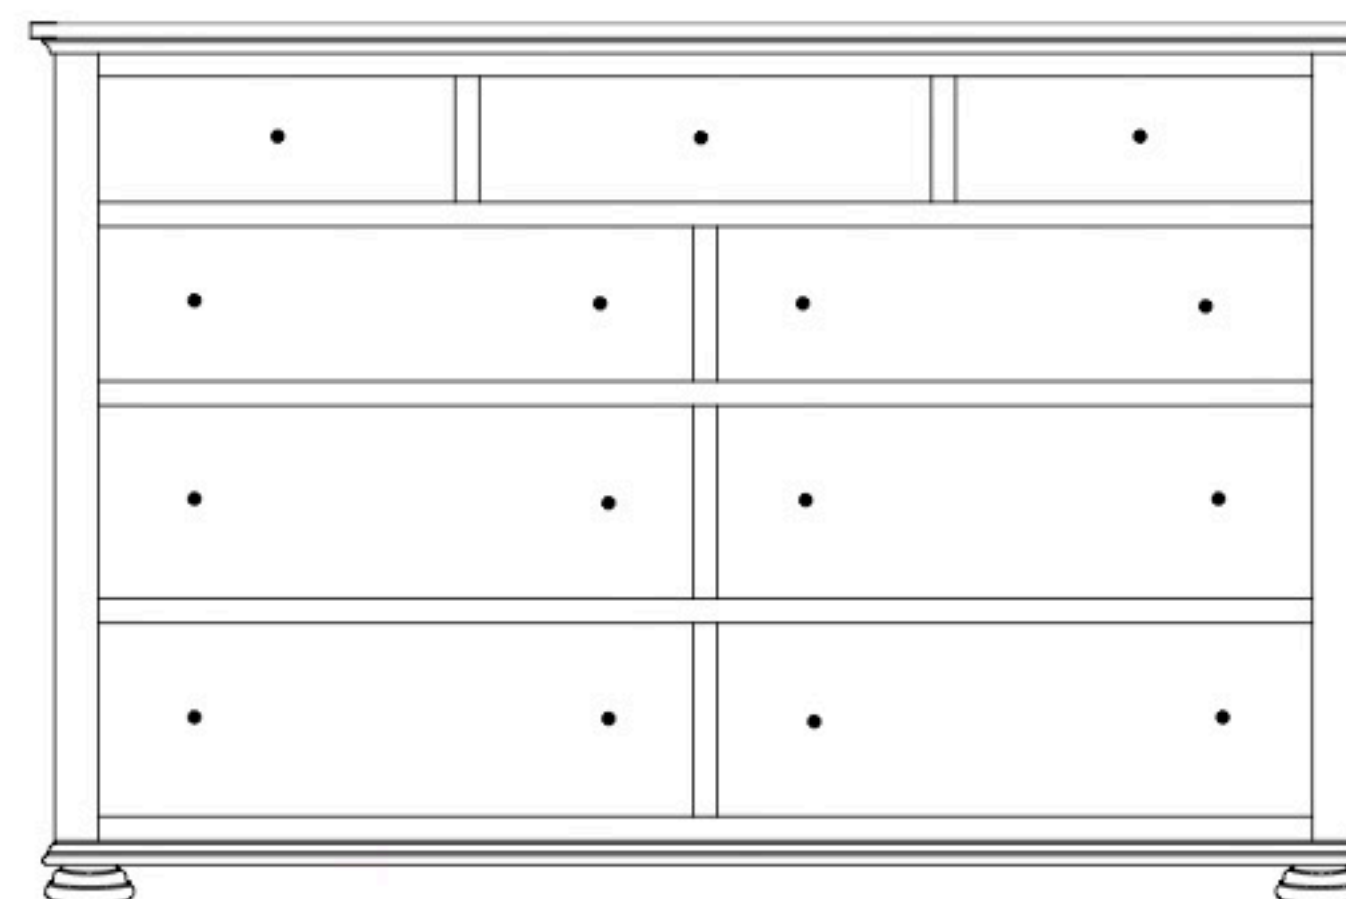

# Canyon Creek Dressers

CC-2558 Dresser shown with MI-2532 Mirror

**CC-2554 Dresser**  
59 $\frac{3}{4}$ "w 36 $\frac{1}{2}$ "h 21 $\frac{3}{4}$ "d  
w/7 drawers

Suggested Mirrors:

**MI-2530 Mirror**  
45"h 36"w

**CC-2556 Dresser**  
73 $\frac{1}{4}$ "w 36 $\frac{1}{2}$ "h 21 $\frac{3}{4}$ "d  
w/7 drawers, 1 door  
w/1 adjustable shelf

Suggested Mirrors:

**MI-2531 Mirror**  
45"h 46"w

**CC-2555 Dresser**  
69 $\frac{3}{4}$ "w 36 $\frac{1}{2}$ "h 21 $\frac{3}{4}$ "d  
w/7 drawers

Suggested Mirrors:

**MI-2531 Mirror**  
45"h 46"w

**CC-2557 Dresser**  
59 $\frac{3}{4}$ "w 45 $\frac{3}{4}$ "h 21 $\frac{3}{4}$ "d  
w/9 drawers

Suggested Mirrors:

**MI-2532 Mirror**  
37"h 42"w

**CC-2558 Dresser**  
69 $\frac{3}{4}$ "w 45 $\frac{3}{4}$ "h 21 $\frac{3}{4}$ "d  
w/9 drawers

Suggested Mirrors:

**MI-2533 Mirror**  
37"h 52"w