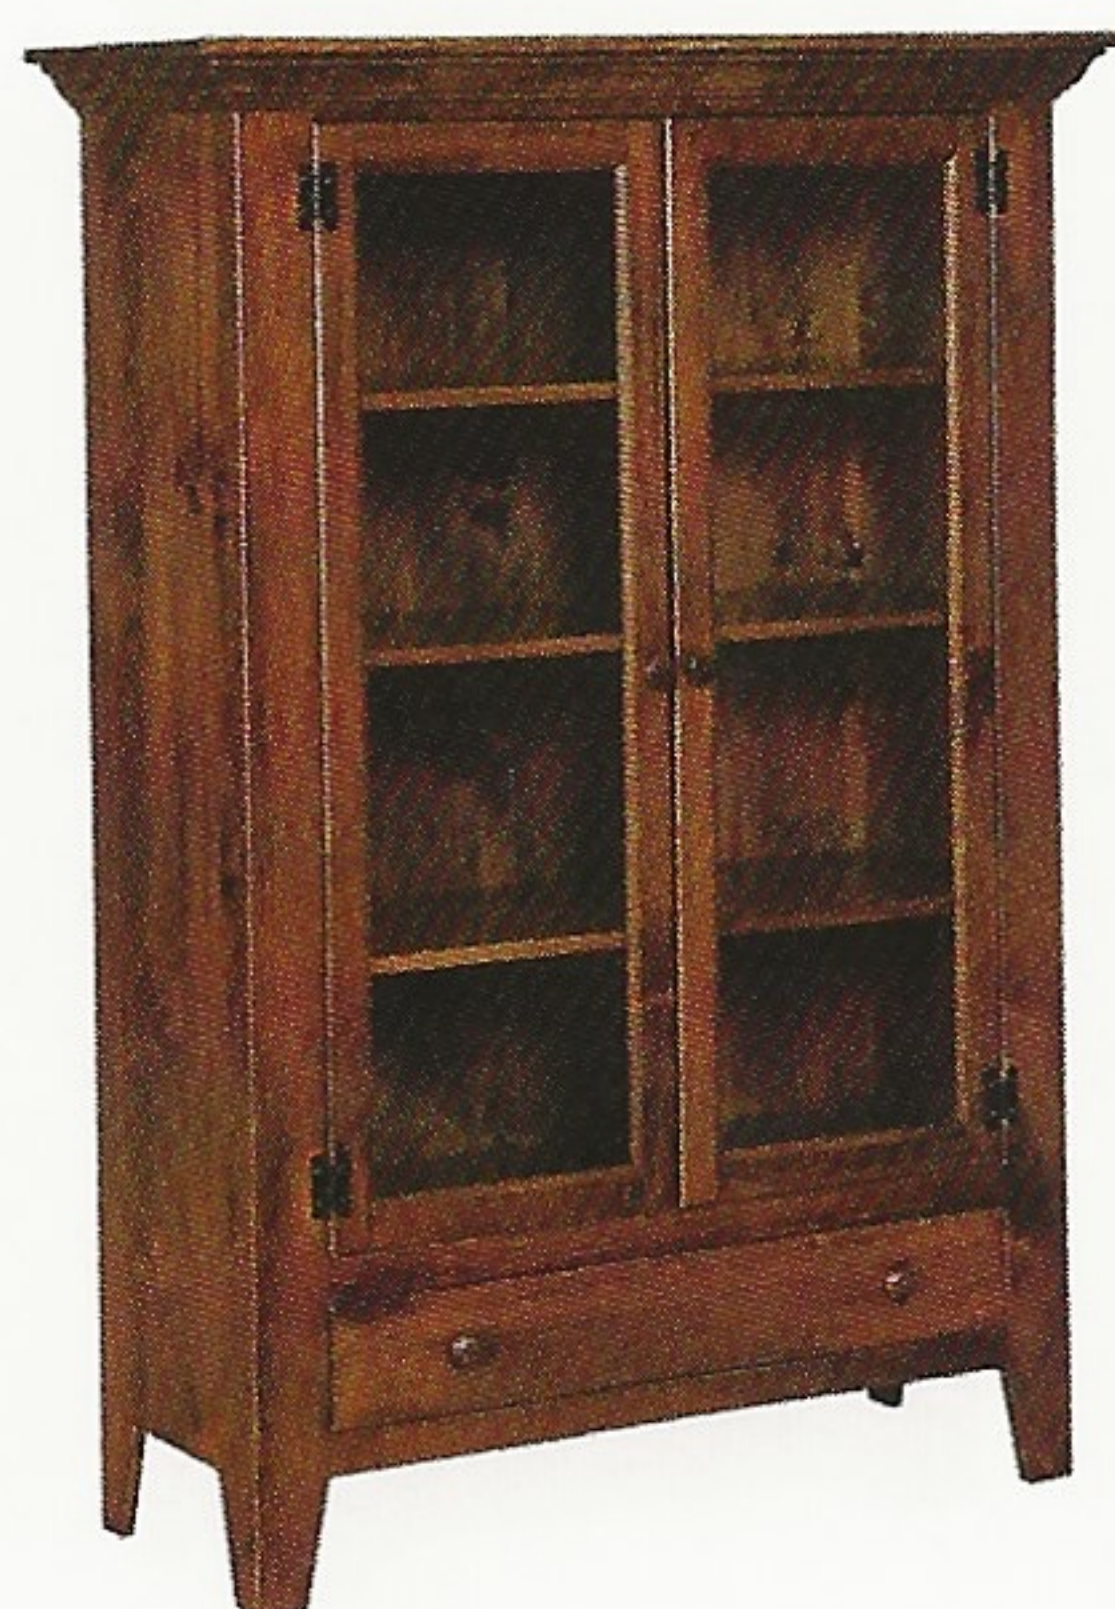

Jelly & Corner Cupboards

J13/ Jelly Cupboard
Pewter Special Walnut
26" w x 14" d x 54" h

J14/ Double Jelly Cupboard with Glass
Cherry
42" w x 17" d x 60½" h

J14/ Double Jelly Cupboard
Cherry
42" w x 17" d x 60½" h

J85/ Small Corner Cupboard
Antique White / Special Walnut
28½" w x 14½" d x 75" h
11' inside depth / 20½" wall space,
base section 33" h

J185/ Small Corner Cupboard,
Colonial Style
Antique White / Special Walnut
28½" w x 14½" d x 75" h
11' inside depth / 20½" wall space,
base section 33" h

J95/ Small Corner Cupboard
Special Walnut
28½" w x 14½" d x 75" h
11' inside depth / 20½" wall space,
base section 33" h