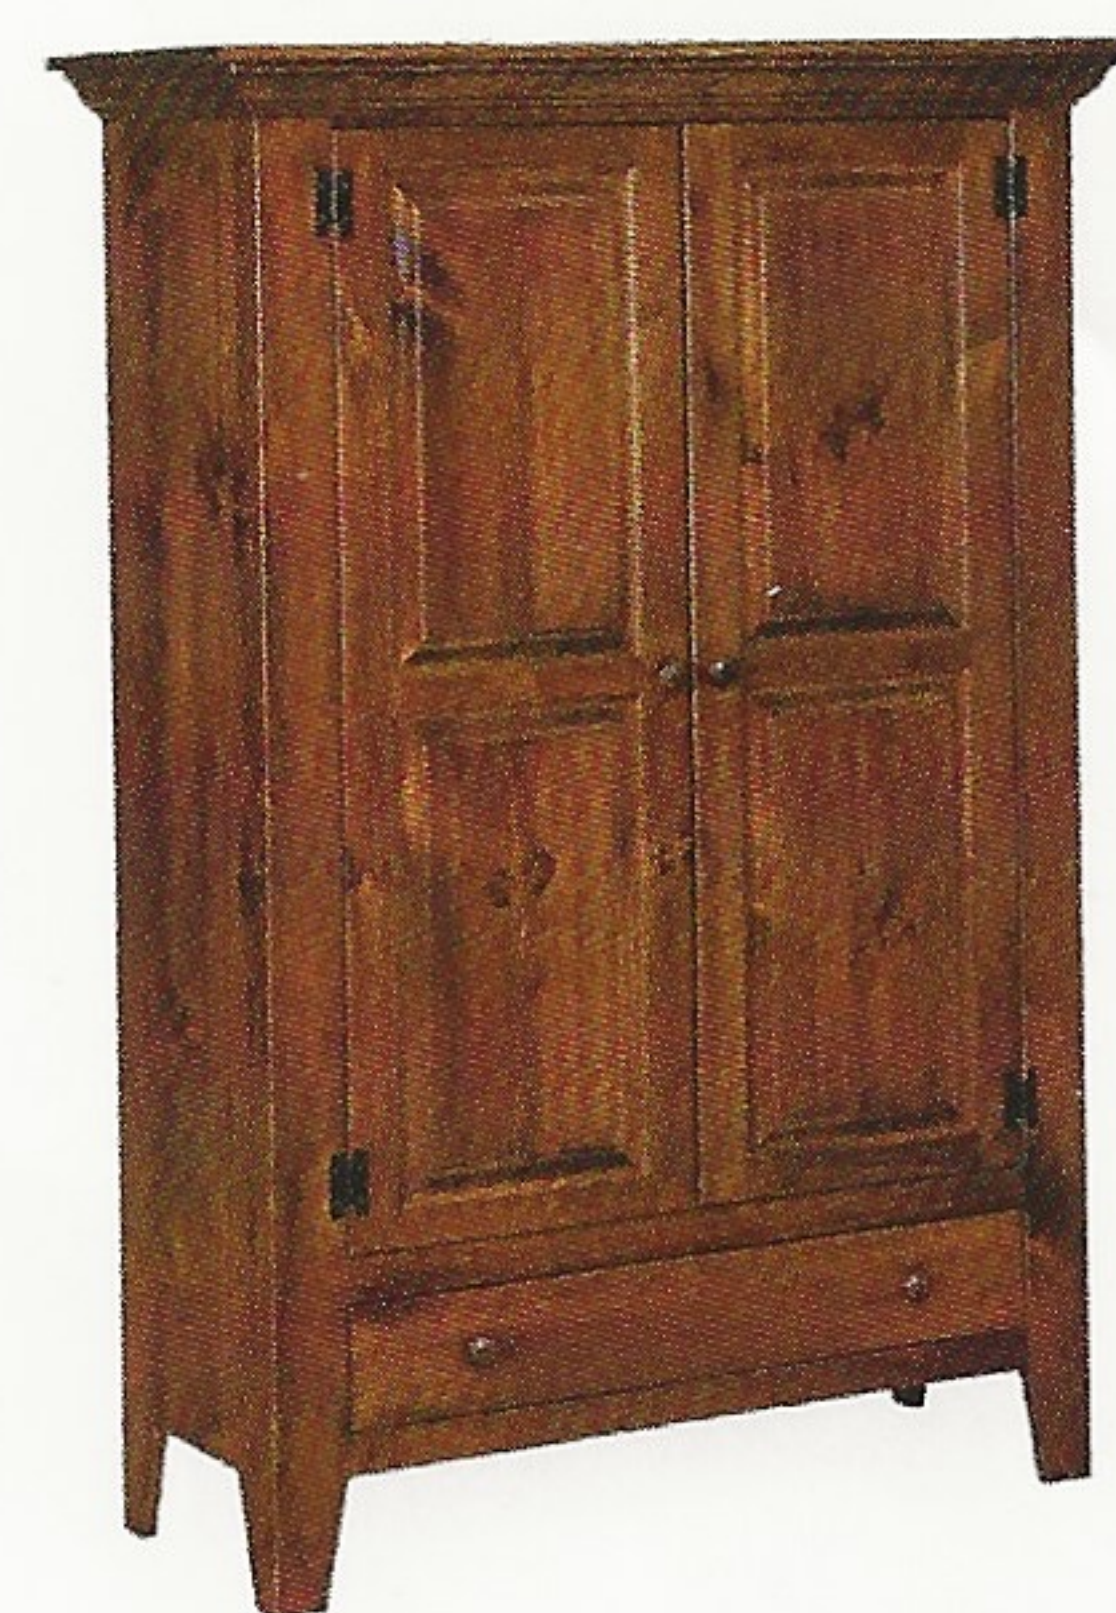

Jelly & Corner Cupboards

J13/ Jelly Cupboard
Pewter Special Walnut
26" w x 14" d x 54" h

J14/ Double Jelly Cupboard with Glass
Cherry
42" w x 17" d x 60½" h

J14/ Double Jelly Cupboard
Cherry
42" w x 17" d x 60½" h

J85/ Small Corner Cupboard
Antique White / Special Walnut
28½" w x 14½" d x 75" h
11' inside depth / 20½" wall space,
base section 33" h

J185/ Small Corner Cupboard,
Colonial Style
Antique White / Special Walnut
28½" w x 14½" d x 75" h
11' inside depth / 20½" wall space,
base section 33" h

J95/ Small Corner Cupboard
Special Walnut
28½" w x 14½" d x 75" h
11' inside depth / 20½" wall space,
base section 33" h