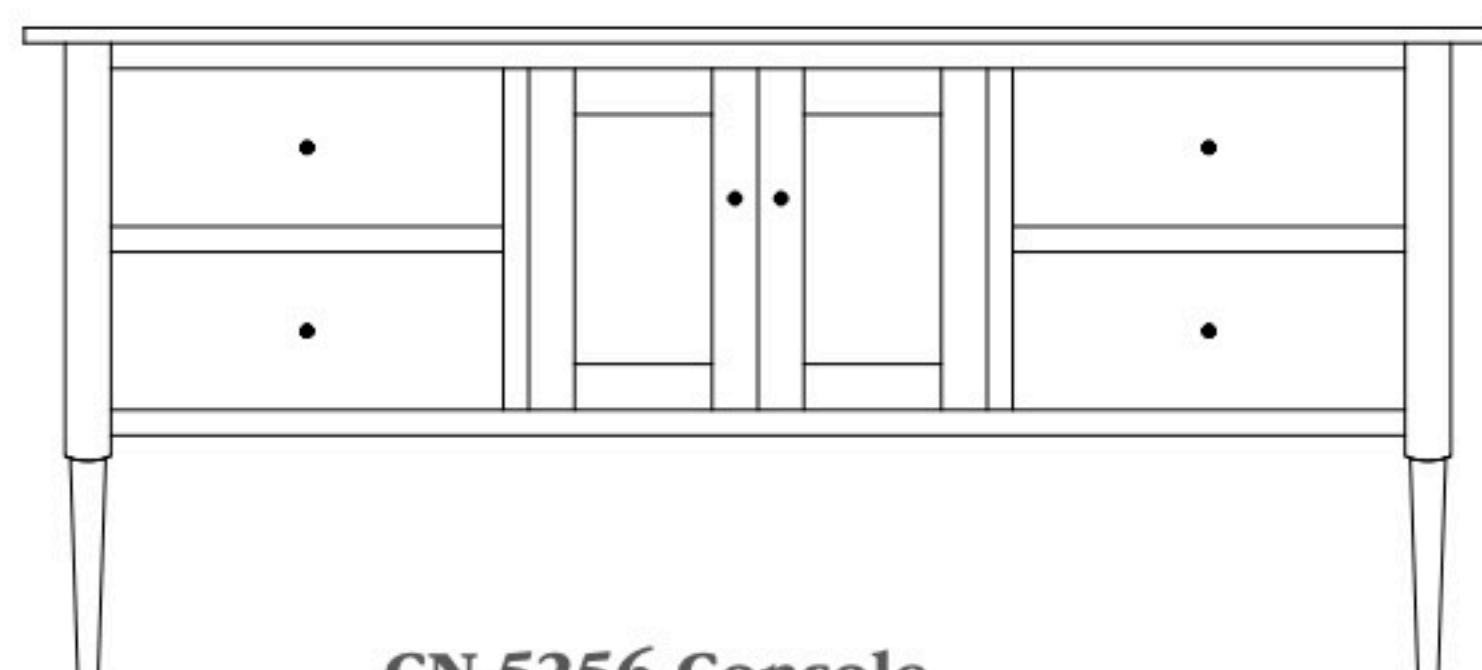

# Camden 72" Entertainment Consoles

**CN-5254 Console**

Shown in **Rustic Cherry** with **OCS-104 Seely** & **K800-SN Knobs**

**CN-5254 Console**

72"w 31 $\frac{3}{4}$ "h 19"d  
w/2 glass doors, 2 wood doors in center,  
& 3 adjustable shelves

**CN-5255 Console**

72"w 31 $\frac{3}{4}$ "h 19"d  
w/2 glass doors, 2 adjustable shelves,  
& 2 drawers

**CN-5256 Console**

72"w 31 $\frac{3}{4}$ "h 19"d  
w/2 wood doors, 1 adjustable shelf,  
& 4 drawers