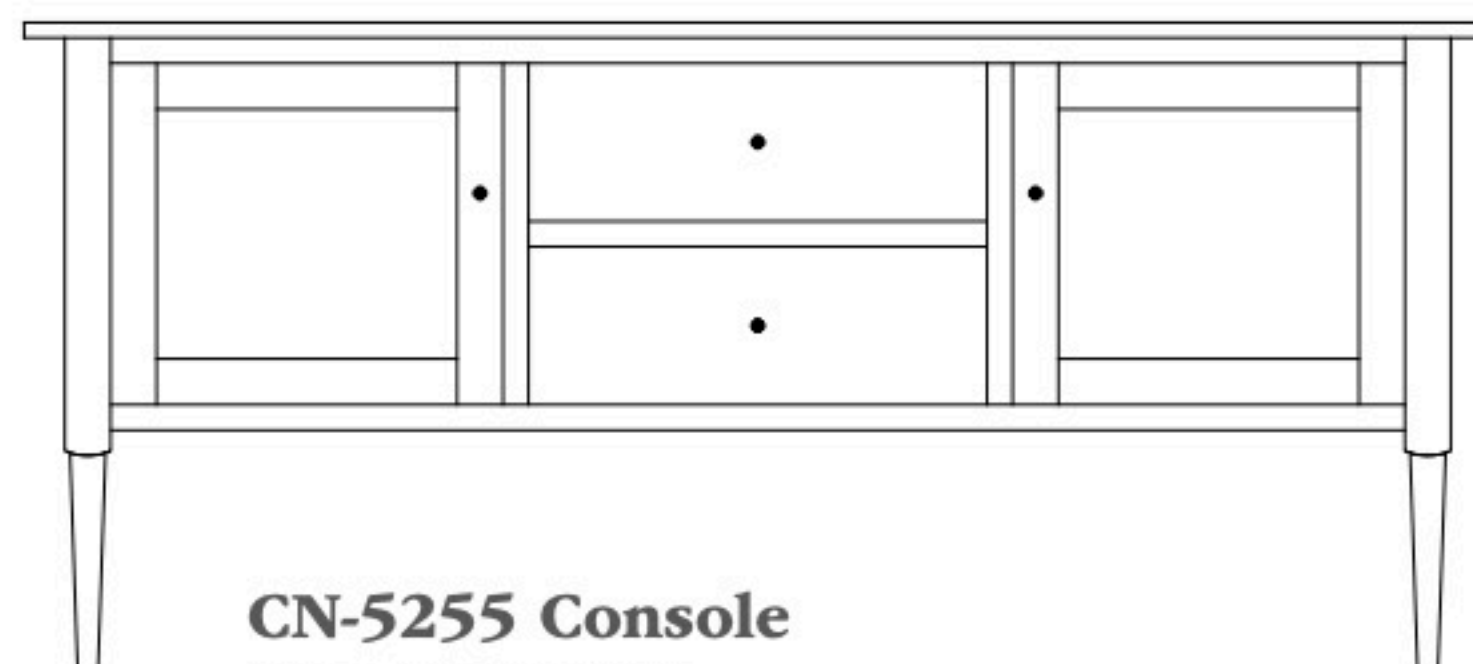

# Camden 72" Entertainment Consoles

**CN-5254 Console**

Shown in **Rustic Cherry** with **OCS-104 Seely** & **K800-SN Knobs**

**CN-5254 Console**

72"w 31 $\frac{3}{4}$ "h 19"d  
w/2 glass doors, 2 wood doors in center,  
& 3 adjustable shelves

**CN-5255 Console**

72"w 31 $\frac{3}{4}$ "h 19"d  
w/2 glass doors, 2 adjustable shelves,  
& 2 drawers

**CN-5256 Console**

72"w 31 $\frac{3}{4}$ "h 19"d  
w/2 wood doors, 1 adjustable shelf,  
& 4 drawers