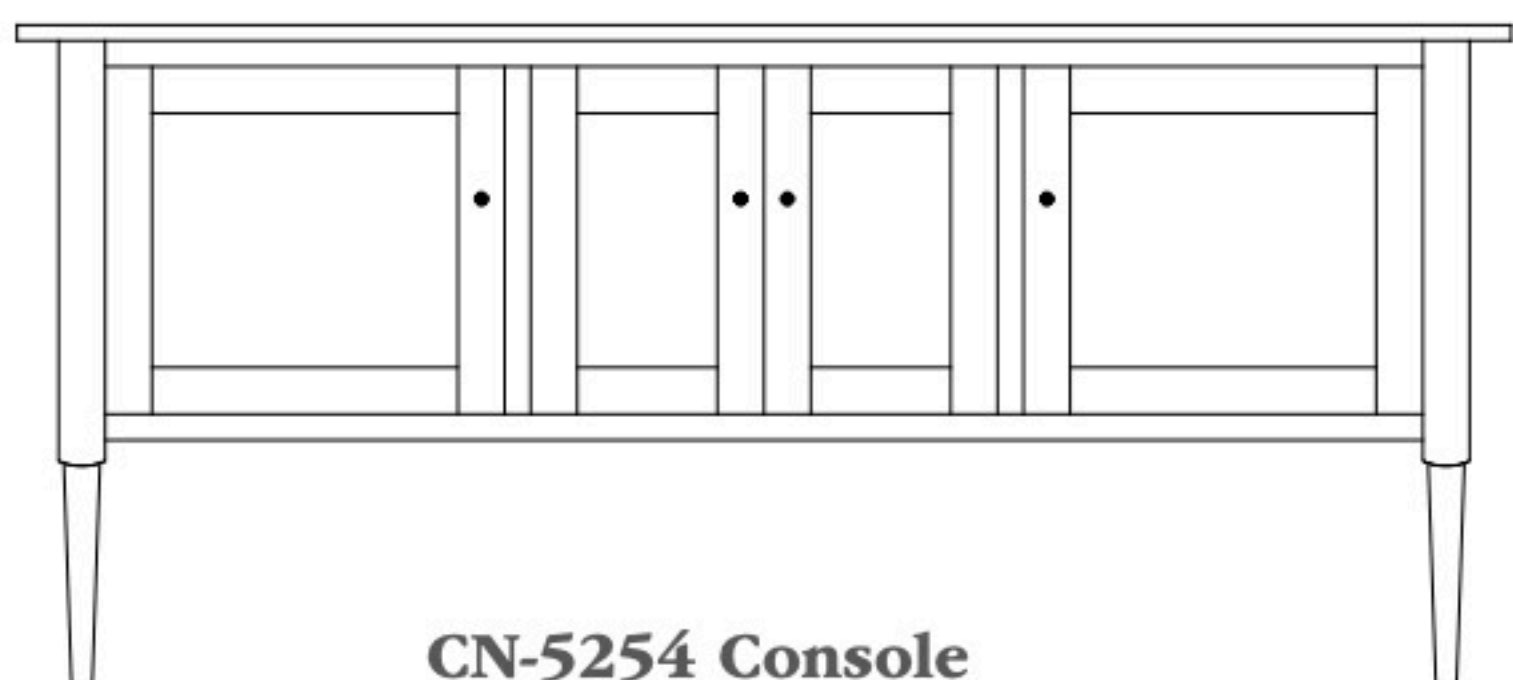

# Camden 72" Entertainment Consoles

**CN-5254 Console**

Shown in **Rustic Cherry** with **OCS-104 Seely** & **K800-SN Knobs**

**CN-5254 Console**

72"w 31 $\frac{3}{4}$ "h 19"d  
w/2 glass doors, 2 wood doors in center,  
& 3 adjustable shelves

**CN-5255 Console**

72"w 31 $\frac{3}{4}$ "h 19"d  
w/2 glass doors, 2 adjustable shelves,  
& 2 drawers

**CN-5256 Console**

72"w 31 $\frac{3}{4}$ "h 19"d  
w/2 wood doors, 1 adjustable shelf,  
& 4 drawers