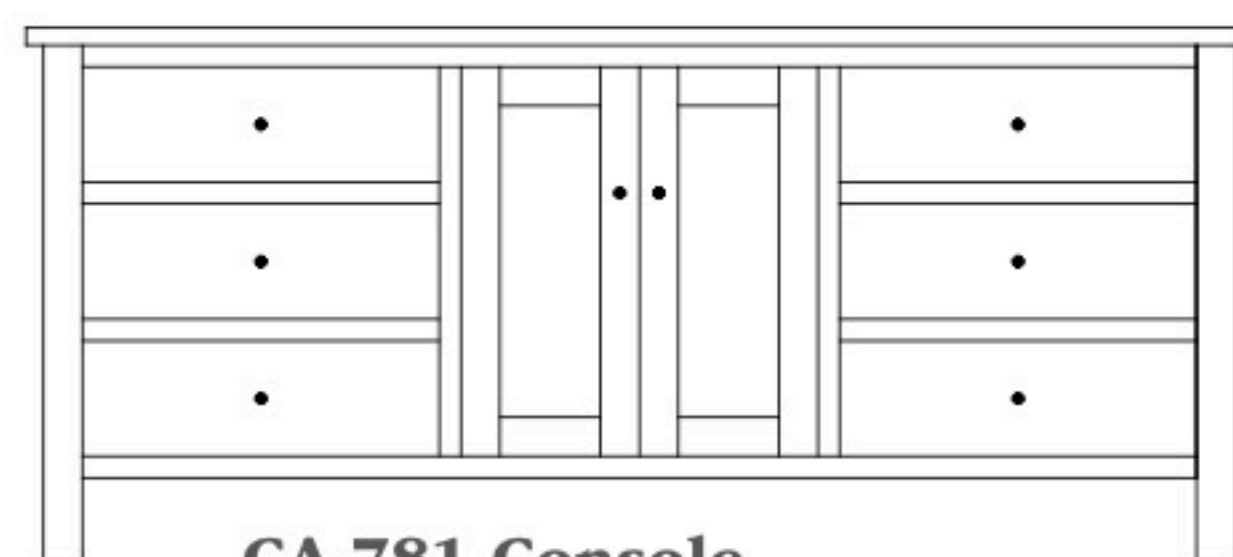

Cabin Creek 71" Entertainment Consoles

CA-779 Console

Shown in **Brown Maple** with **OCS-113 Michaels** & **K3489-SN Pulls**

CA-777 Console

70⁷/₈"w 31"h 18"d
w/2 glass doors, 2 wood doors in center,
3 adjustable shelves & 3 drawers

CA-781 Console

70⁷/₈"w 31"h 18"d
w/2 wood doors, 1 adjustable shelf
& 6 drawers

CA-778 Console

70⁷/₈"w 31"h 18"d
w/2 glass doors, 2 wood doors in center,
3 adjustable shelves, & DVD area

CA-782 Console

70⁷/₈"w 31"h 18"d
w/2 glass doors, 2 wood doors in center,
3 adjustable shelves, & 1 drawer

CA-779 Console

70⁷/₈"w 31"h 18"d
w/2 glass doors, 2 adjustable shelves,
2 drawers, & DVD area

CA-783 Console

70⁷/₈"w 31"h 18"d
w/2 glass doors, 2 adjustable shelves,
& 3 drawers

CA-784 Console

70⁷/₈"w 31"h 18"d
w/2 glass doors, 2 wood doors in center,
& 3 adjustable shelves