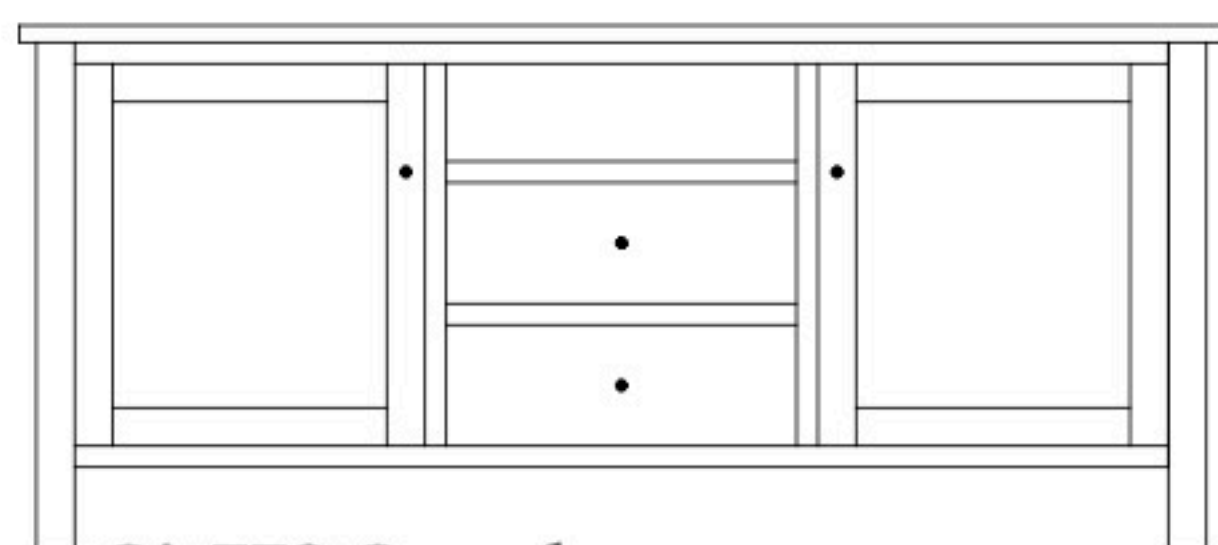

Cabin Creek 71" Entertainment Consoles

CA-779 Console

Shown in **Brown Maple** with **OCS-113 Michaels** & **K3489-SN Pulls**

CA-777 Console

70⁷/₈"w 31"h 18"d
w/2 glass doors, 2 wood doors in center,
3 adjustable shelves & 3 drawers

CA-781 Console

70⁷/₈"w 31"h 18"d
w/2 wood doors, 1 adjustable shelf
& 6 drawers

CA-778 Console

70⁷/₈"w 31"h 18"d
w/2 glass doors, 2 wood doors in center,
3 adjustable shelves, & DVD area

CA-782 Console

70⁷/₈"w 31"h 18"d
w/2 glass doors, 2 wood doors in center,
3 adjustable shelves, & 1 drawer

CA-779 Console

70⁷/₈"w 31"h 18"d
w/2 glass doors, 2 adjustable shelves,
2 drawers, & DVD area

CA-783 Console

70⁷/₈"w 31"h 18"d
w/2 glass doors, 2 adjustable shelves,
& 3 drawers

CA-784 Console

70⁷/₈"w 31"h 18"d
w/2 glass doors, 2 wood doors in center,
& 3 adjustable shelves