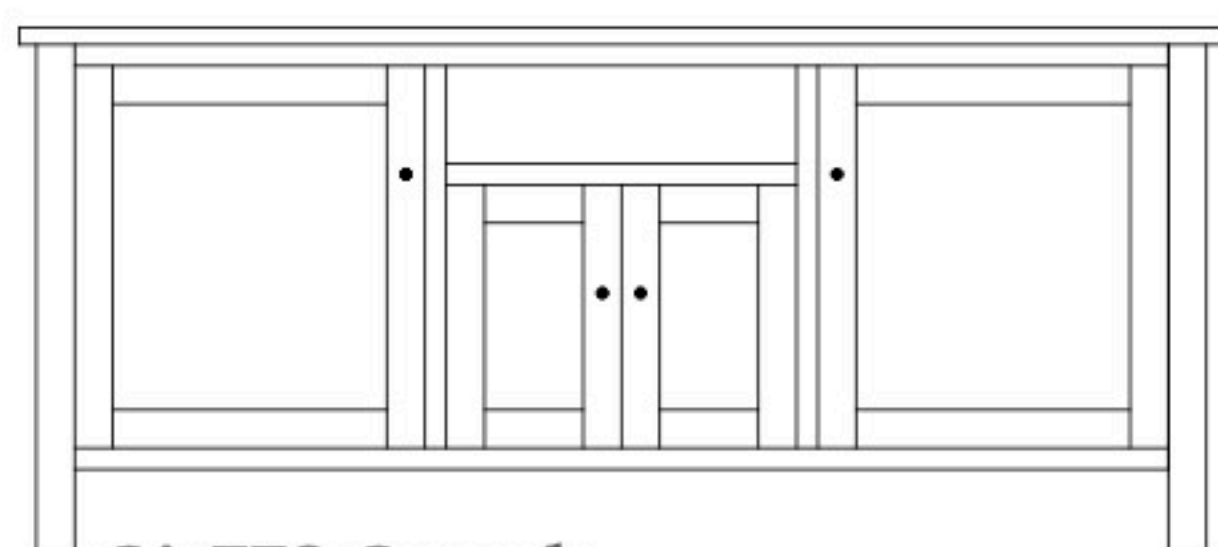

Cabin Creek 71" Entertainment Consoles

CA-779 Console

Shown in **Brown Maple** with **OCS-113 Michaels** & **K3489-SN Pulls**

CA-777 Console

70⁷/₈"w 31"h 18"d
w/2 glass doors, 2 wood doors in center,
3 adjustable shelves & 3 drawers

CA-781 Console

70⁷/₈"w 31"h 18"d
w/2 wood doors, 1 adjustable shelf
& 6 drawers

CA-778 Console

70⁷/₈"w 31"h 18"d
w/2 glass doors, 2 wood doors in center,
3 adjustable shelves, & DVD area

CA-782 Console

70⁷/₈"w 31"h 18"d
w/2 glass doors, 2 wood doors in center,
3 adjustable shelves, & 1 drawer

CA-779 Console

70⁷/₈"w 31"h 18"d
w/2 glass doors, 2 adjustable shelves,
2 drawers, & DVD area

CA-783 Console

70⁷/₈"w 31"h 18"d
w/2 glass doors, 2 adjustable shelves,
& 3 drawers

CA-784 Console

70⁷/₈"w 31"h 18"d
w/2 glass doors, 2 wood doors in center,
& 3 adjustable shelves