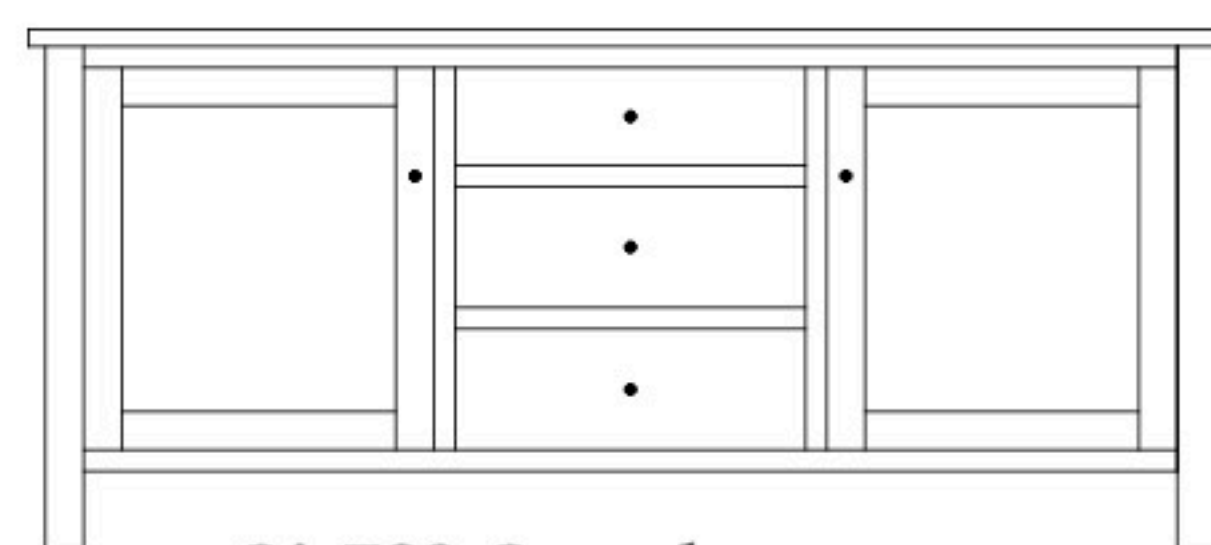

Cabin Creek 71" Entertainment Consoles

CA-779 Console

Shown in **Brown Maple** with **OCS-113 Michaels** & **K3489-SN Pulls**

CA-777 Console

70⁷/₈"w 31"h 18"d
w/2 glass doors, 2 wood doors in center,
3 adjustable shelves & 3 drawers

CA-781 Console

70⁷/₈"w 31"h 18"d
w/2 wood doors, 1 adjustable shelf
& 6 drawers

CA-778 Console

70⁷/₈"w 31"h 18"d
w/2 glass doors, 2 wood doors in center,
3 adjustable shelves, & DVD area

CA-782 Console

70⁷/₈"w 31"h 18"d
w/2 glass doors, 2 wood doors in center,
3 adjustable shelves, & 1 drawer

CA-779 Console

70⁷/₈"w 31"h 18"d
w/2 glass doors, 2 adjustable shelves,
2 drawers, & DVD area

CA-783 Console

70⁷/₈"w 31"h 18"d
w/2 glass doors, 2 adjustable shelves,
& 3 drawers

CA-784 Console

70⁷/₈"w 31"h 18"d
w/2 glass doors, 2 wood doors in center,
& 3 adjustable shelves