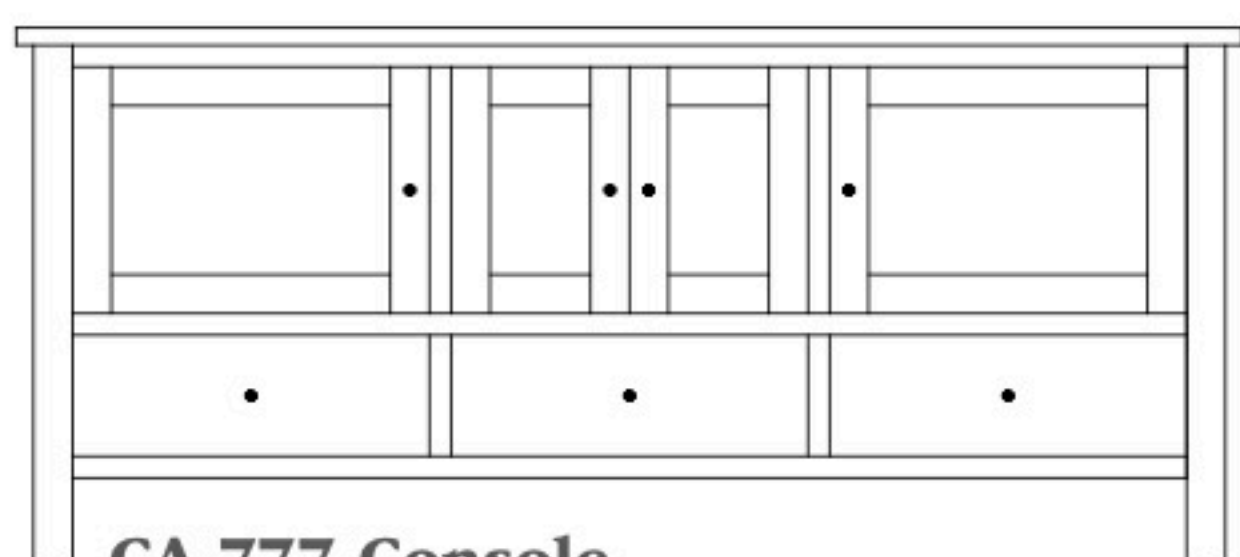

Cabin Creek 71" Entertainment Consoles

CA-779 Console

Shown in **Brown Maple** with **OCS-113 Michaels** & **K3489-SN Pulls**

CA-777 Console

70⁷/₈"w 31"h 18"d
w/2 glass doors, 2 wood doors in center,
3 adjustable shelves & 3 drawers

CA-781 Console

70⁷/₈"w 31"h 18"d
w/2 wood doors, 1 adjustable shelf
& 6 drawers

CA-778 Console

70⁷/₈"w 31"h 18"d
w/2 glass doors, 2 wood doors in center,
3 adjustable shelves, & DVD area

CA-782 Console

70⁷/₈"w 31"h 18"d
w/2 glass doors, 2 wood doors in center,
3 adjustable shelves, & 1 drawer

CA-779 Console

70⁷/₈"w 31"h 18"d
w/2 glass doors, 2 adjustable shelves,
2 drawers, & DVD area

CA-783 Console

70⁷/₈"w 31"h 18"d
w/2 glass doors, 2 adjustable shelves,
& 3 drawers

CA-784 Console

70⁷/₈"w 31"h 18"d
w/2 glass doors, 2 wood doors in center,
& 3 adjustable shelves