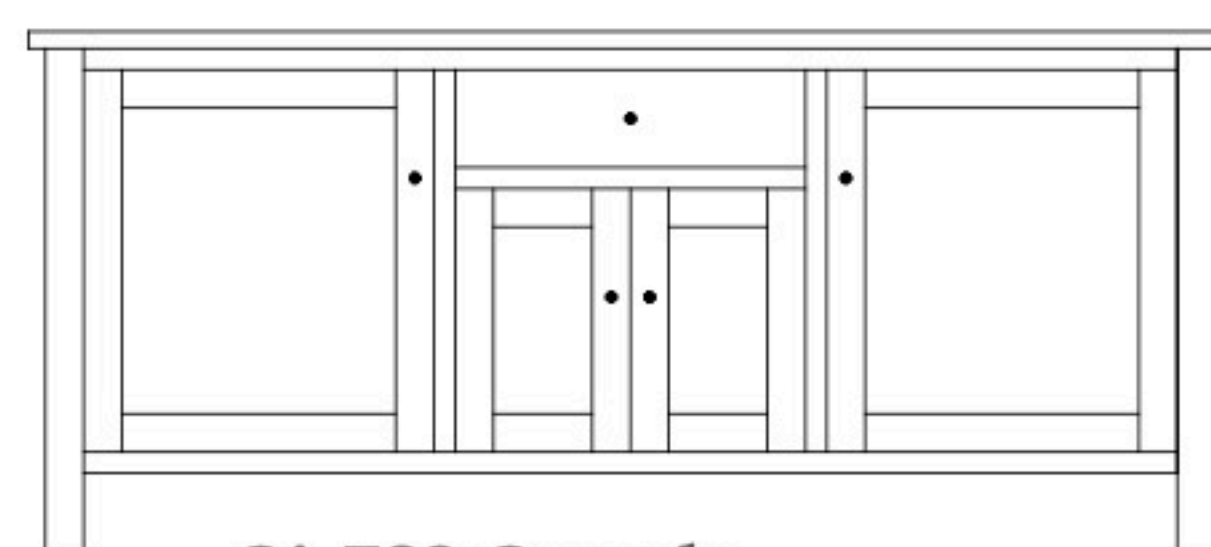

Cabin Creek 71" Entertainment Consoles

CA-779 Console

Shown in **Brown Maple** with **OCS-113 Michaels** & **K3489-SN Pulls**

CA-777 Console

70⁷/₈"w 31"h 18"d
w/2 glass doors, 2 wood doors in center,
3 adjustable shelves & 3 drawers

CA-781 Console

70⁷/₈"w 31"h 18"d
w/2 wood doors, 1 adjustable shelf
& 6 drawers

CA-778 Console

70⁷/₈"w 31"h 18"d
w/2 glass doors, 2 wood doors in center,
3 adjustable shelves, & DVD area

CA-782 Console

70⁷/₈"w 31"h 18"d
w/2 glass doors, 2 wood doors in center,
3 adjustable shelves, & 1 drawer

CA-779 Console

70⁷/₈"w 31"h 18"d
w/2 glass doors, 2 adjustable shelves,
2 drawers, & DVD area

CA-783 Console

70⁷/₈"w 31"h 18"d
w/2 glass doors, 2 adjustable shelves,
& 3 drawers

CA-784 Console

70⁷/₈"w 31"h 18"d
w/2 glass doors, 2 wood doors in center,
& 3 adjustable shelves