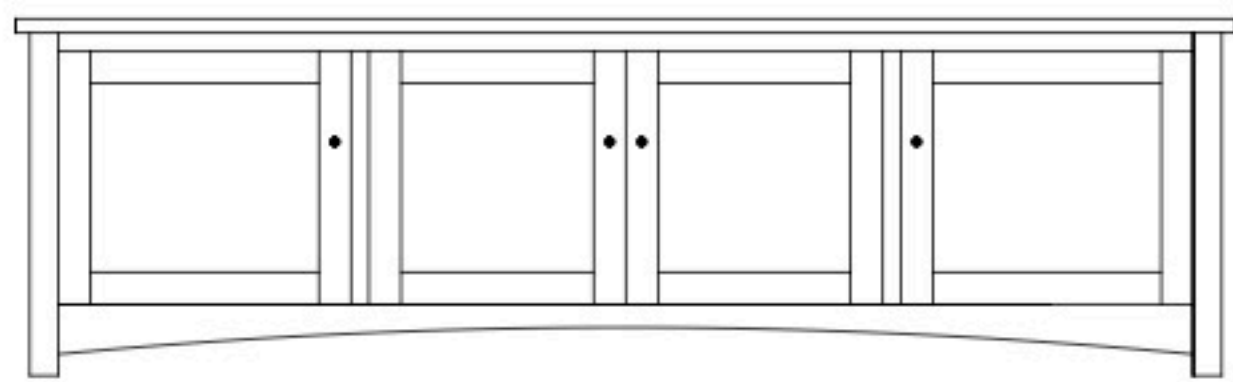

Claremont Mission 85" Entertainment Consoles

CM-1519 Console

Shown in **Oak** with **OCS-117 Asbury**
& **D529-A** on Drawers, **D527-A** Pulls on Doors

CM-1516 Console

85½"w 25"h 17½"d
w/2 glass doors, 2 wood doors in center,
& 3 adjustable shelves

CM-1517 Console

85½"w 25"h 17½"d
w/2 glass doors, 2 adjustable shelves
& 4 drawers

CM-1518 Console

85½"w 32"h 17½"d
w/2 glass doors, 2 wood doors in center,
3 adjustable shelves, & DVD area

CM-1519 Console

85½"w 32"h 17½"d
w/2 glass doors, 2 wood doors,
3 adjustable shelves, & 2 drawers

CM-1520 Console

85½"w 32"h 17½"d
w/2 glass doors, 2 adjustable shelves,
4 drawers, & DVD area

CM-1521 Console

85½"w 32"h 17½"d
w/2 glass doors, 2 adjustable shelves,
& 6 drawers

CM-1522 Console

85½"w 32"h 17½"d
w/2 glass doors, 2 wood doors in center,
& 3 adjustable shelves