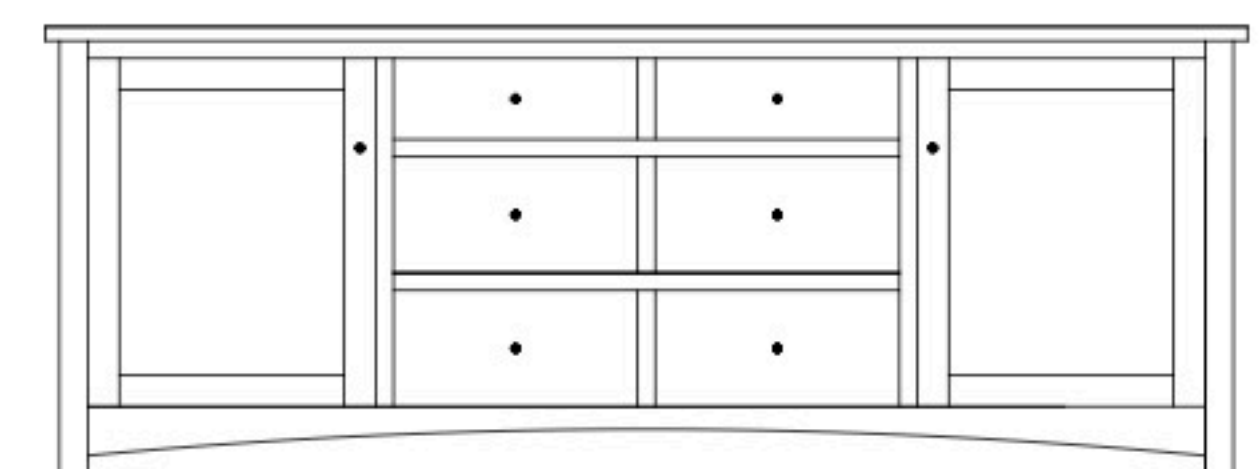

Claremont Mission 85" Entertainment Consoles

CM-1519 Console

Shown in **Oak** with **OCS-117 Asbury**
& **D529-A** on Drawers, **D527-A** Pulls on Doors

CM-1516 Console

85½"w 25"h 17½"d
w/2 glass doors, 2 wood doors in center,
& 3 adjustable shelves

CM-1517 Console

85½"w 25"h 17½"d
w/2 glass doors, 2 adjustable shelves
& 4 drawers

CM-1518 Console

85½"w 32"h 17½"d
w/2 glass doors, 2 wood doors in center,
3 adjustable shelves, & DVD area

CM-1519 Console

85½"w 32"h 17½"d
w/2 glass doors, 2 wood doors,
3 adjustable shelves, & 2 drawers

CM-1520 Console

85½"w 32"h 17½"d
w/2 glass doors, 2 adjustable shelves,
4 drawers, & DVD area

CM-1521 Console

85½"w 32"h 17½"d
w/2 glass doors, 2 adjustable shelves,
& 6 drawers

CM-1522 Console

85½"w 32"h 17½"d
w/2 glass doors, 2 wood doors in center,
& 3 adjustable shelves