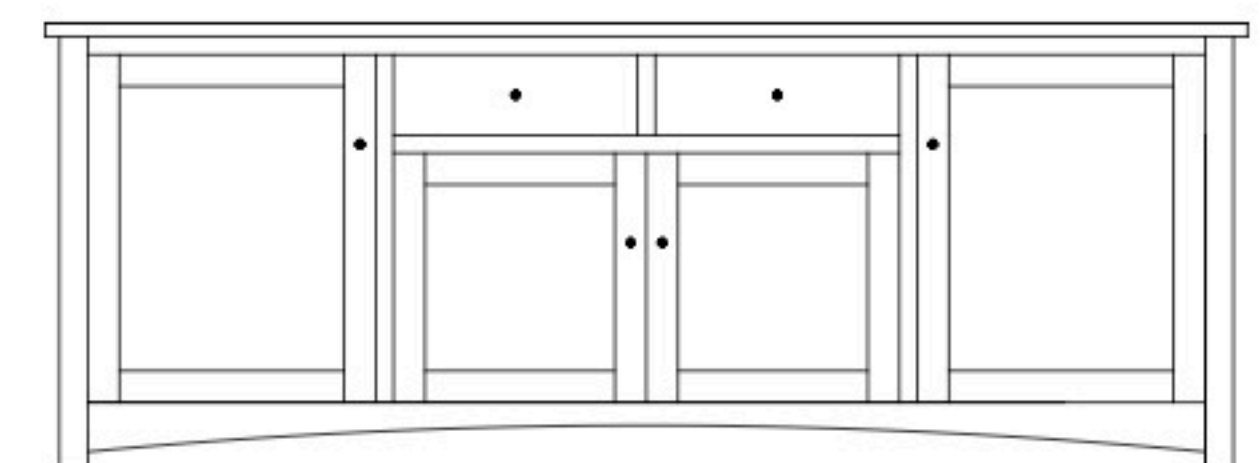

Claremont Mission 85" Entertainment Consoles

CM-1519 Console

Shown in **Oak** with **OCS-117 Asbury**
& **D529-A** on Drawers, **D527-A** Pulls on Doors

CM-1516 Console

85½"w 25"h 17½"d
w/2 glass doors, 2 wood doors in center,
& 3 adjustable shelves

CM-1517 Console

85½"w 25"h 17½"d
w/2 glass doors, 2 adjustable shelves
& 4 drawers

CM-1518 Console

85½"w 32"h 17½"d
w/2 glass doors, 2 wood doors in center,
3 adjustable shelves, & DVD area

CM-1519 Console

85½"w 32"h 17½"d
w/2 glass doors, 2 wood doors,
3 adjustable shelves, & 2 drawers

CM-1520 Console

85½"w 32"h 17½"d
w/2 glass doors, 2 adjustable shelves,
4 drawers, & DVD area

CM-1521 Console

85½"w 32"h 17½"d
w/2 glass doors, 2 adjustable shelves,
& 6 drawers

CM-1522 Console

85½"w 32"h 17½"d
w/2 glass doors, 2 wood doors in center,
& 3 adjustable shelves