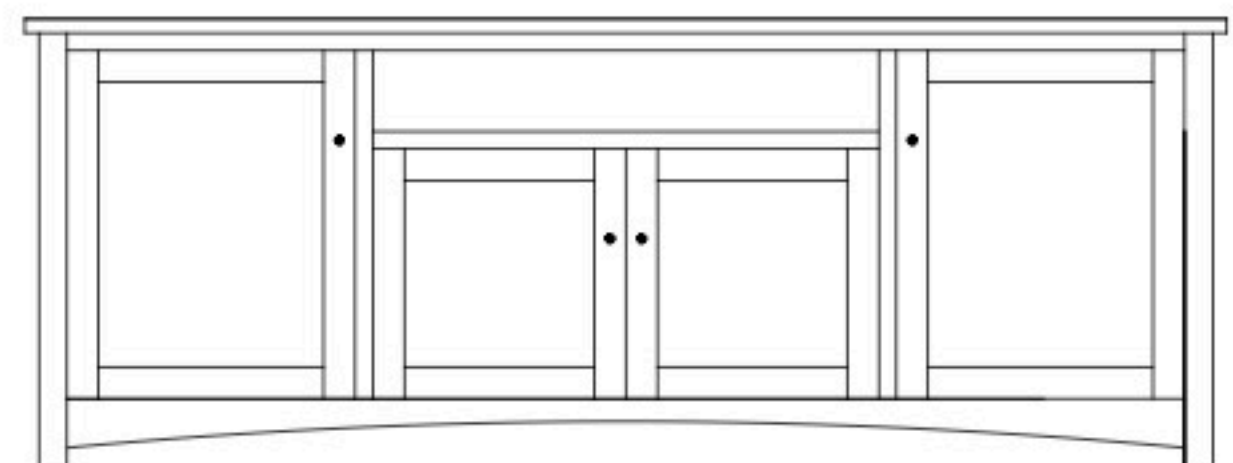

Claremont Mission 85" Entertainment Consoles

CM-1519 Console

Shown in **Oak** with **OCS-117 Asbury**
& **D529-A** on Drawers, **D527-A** Pulls on Doors

CM-1516 Console

85½"w 25"h 17½"d
w/2 glass doors, 2 wood doors in center,
& 3 adjustable shelves

CM-1517 Console

85½"w 25"h 17½"d
w/2 glass doors, 2 adjustable shelves
& 4 drawers

CM-1518 Console

85½"w 32"h 17½"d
w/2 glass doors, 2 wood doors in center,
3 adjustable shelves, & DVD area

CM-1519 Console

85½"w 32"h 17½"d
w/2 glass doors, 2 wood doors,
3 adjustable shelves, & 2 drawers

CM-1520 Console

85½"w 32"h 17½"d
w/2 glass doors, 2 adjustable shelves,
4 drawers, & DVD area

CM-1521 Console

85½"w 32"h 17½"d
w/2 glass doors, 2 adjustable shelves,
& 6 drawers

CM-1522 Console

85½"w 32"h 17½"d
w/2 glass doors, 2 wood doors in center,
& 3 adjustable shelves