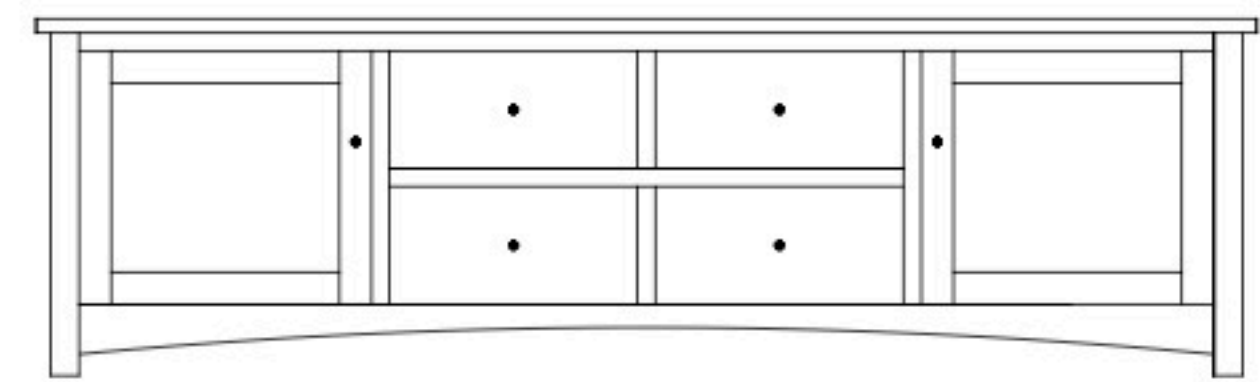

Claremont Mission 85" Entertainment Consoles

CM-1519 Console

Shown in **Oak** with **OCS-117 Asbury**
& **D529-A** on Drawers, **D527-A** Pulls on Doors

CM-1516 Console

85½"w 25"h 17½"d
w/2 glass doors, 2 wood doors in center,
& 3 adjustable shelves

CM-1517 Console

85½"w 25"h 17½"d
w/2 glass doors, 2 adjustable shelves
& 4 drawers

CM-1518 Console

85½"w 32"h 17½"d
w/2 glass doors, 2 wood doors in center,
3 adjustable shelves, & DVD area

CM-1519 Console

85½"w 32"h 17½"d
w/2 glass doors, 2 wood doors,
3 adjustable shelves, & 2 drawers

CM-1520 Console

85½"w 32"h 17½"d
w/2 glass doors, 2 adjustable shelves,
4 drawers, & DVD area

CM-1521 Console

85½"w 32"h 17½"d
w/2 glass doors, 2 adjustable shelves,
& 6 drawers

CM-1522 Console

85½"w 32"h 17½"d
w/2 glass doors, 2 wood doors in center,
& 3 adjustable shelves