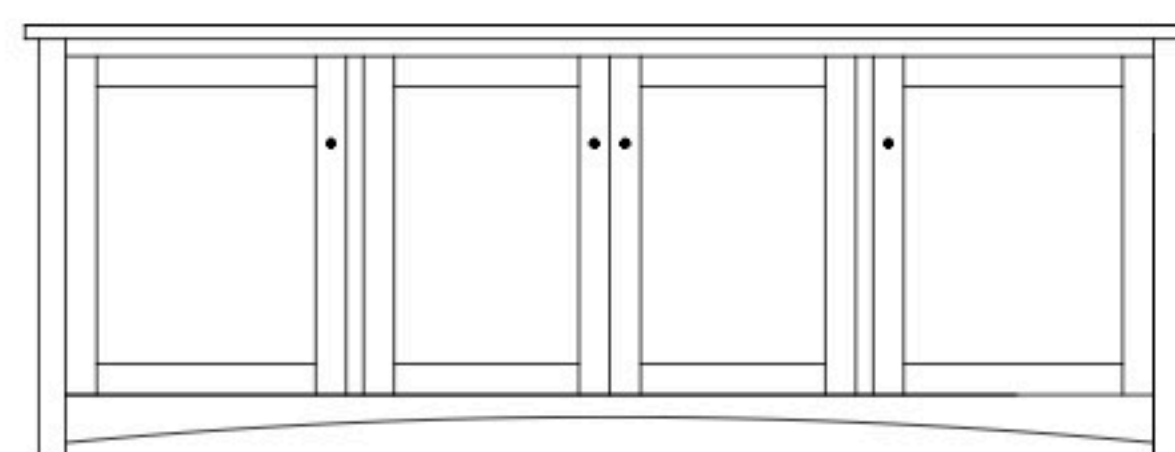

Claremont Mission 85" Entertainment Consoles

CM-1519 Console

Shown in **Oak** with **OCS-117 Asbury**
& **D529-A** on Drawers, **D527-A** Pulls on Doors

CM-1516 Console

85½"w 25"h 17½"d
w/2 glass doors, 2 wood doors in center,
& 3 adjustable shelves

CM-1517 Console

85½"w 25"h 17½"d
w/2 glass doors, 2 adjustable shelves
& 4 drawers

CM-1518 Console

85½"w 32"h 17½"d
w/2 glass doors, 2 wood doors in center,
3 adjustable shelves, & DVD area

CM-1519 Console

85½"w 32"h 17½"d
w/2 glass doors, 2 wood doors,
3 adjustable shelves, & 2 drawers

CM-1520 Console

85½"w 32"h 17½"d
w/2 glass doors, 2 adjustable shelves,
4 drawers, & DVD area

CM-1521 Console

85½"w 32"h 17½"d
w/2 glass doors, 2 adjustable shelves,
& 6 drawers

CM-1522 Console

85½"w 32"h 17½"d
w/2 glass doors, 2 wood doors in center,
& 3 adjustable shelves