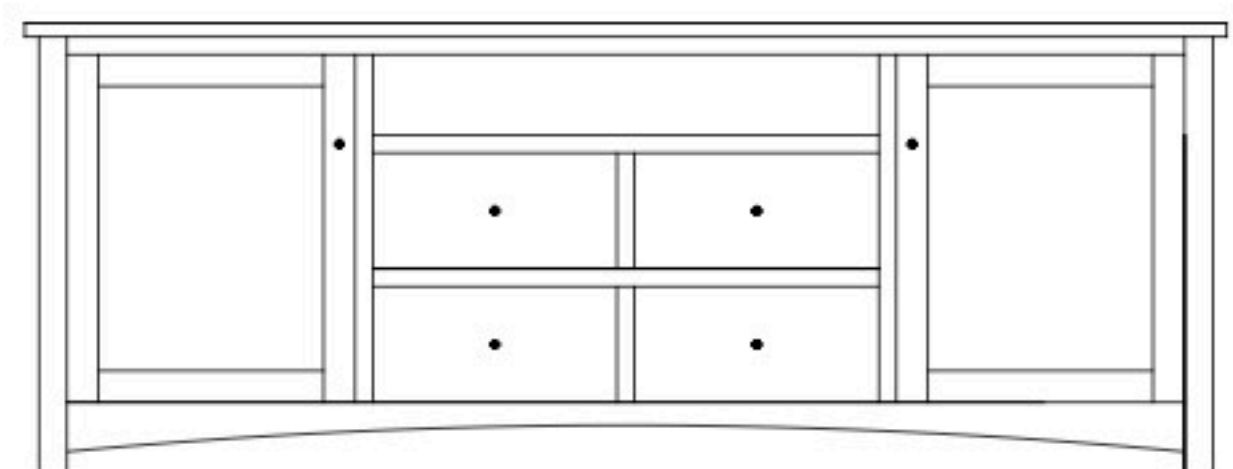

Claremont Mission 85" Entertainment Consoles

CM-1519 Console

Shown in **Oak** with **OCS-117 Asbury**
& **D529-A** on Drawers, **D527-A** Pulls on Doors

CM-1516 Console

85½"w 25"h 17½"d
w/2 glass doors, 2 wood doors in center,
& 3 adjustable shelves

CM-1517 Console

85½"w 25"h 17½"d
w/2 glass doors, 2 adjustable shelves
& 4 drawers

CM-1518 Console

85½"w 32"h 17½"d
w/2 glass doors, 2 wood doors in center,
3 adjustable shelves, & DVD area

CM-1519 Console

85½"w 32"h 17½"d
w/2 glass doors, 2 wood doors,
3 adjustable shelves, & 2 drawers

CM-1520 Console

85½"w 32"h 17½"d
w/2 glass doors, 2 adjustable shelves,
4 drawers, & DVD area

CM-1521 Console

85½"w 32"h 17½"d
w/2 glass doors, 2 adjustable shelves,
& 6 drawers

CM-1522 Console

85½"w 32"h 17½"d
w/2 glass doors, 2 wood doors in center,
& 3 adjustable shelves