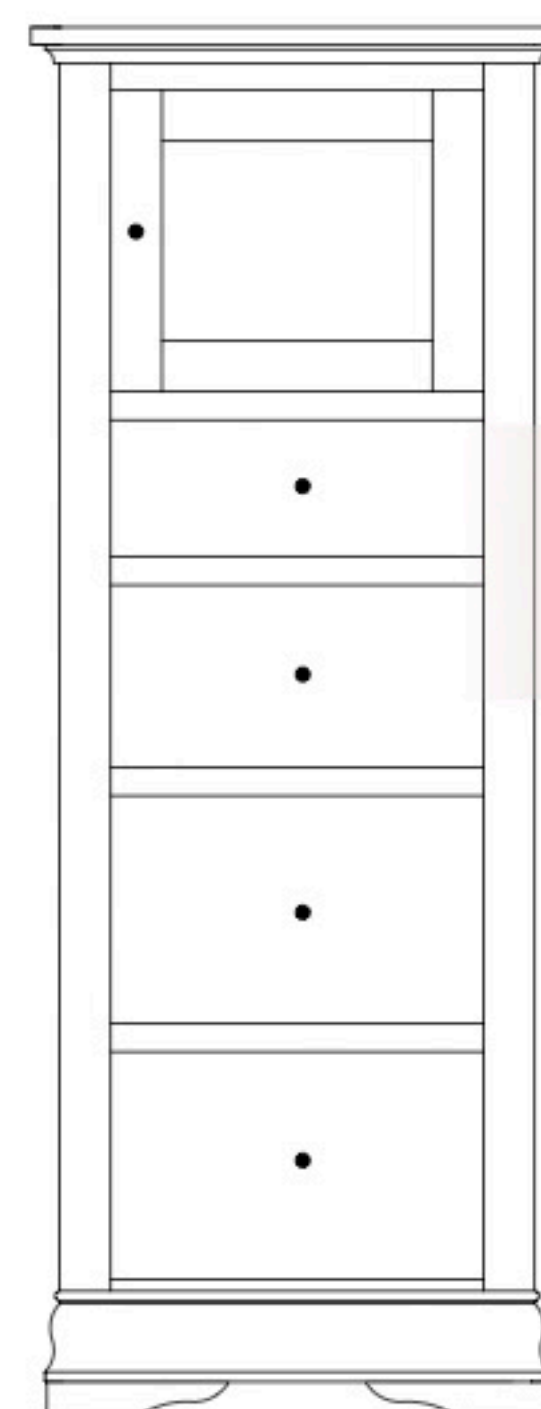

Regency Lingeries & Chests

RG-2650
Chest shown

RG-2646 Lingerie
23³/₈"w 61"h 21³/₄"d
w/6 drawers

Available with
mirror in
door panel

RG-2647 Lingerie
23³/₈"w 61"h 21³/₄"d
w/4 drawers, 1 wood door,
1 adjustable shelf

RG-2649 Chest
37³/₄"w 37¹/₄"h 21³/₄"d
w/4 drawers

RG-2648 Chest
48³/₄"w 46¹/₂"h 21³/₄"d
w/8 drawers

RG-2650 Chest
37³/₄"w 55³/₄"h 21³/₄"d
w/6 drawers

RG-2651 Hi-Boy
37³/₄"w 61"h 21³/₄"d
w/8 drawers