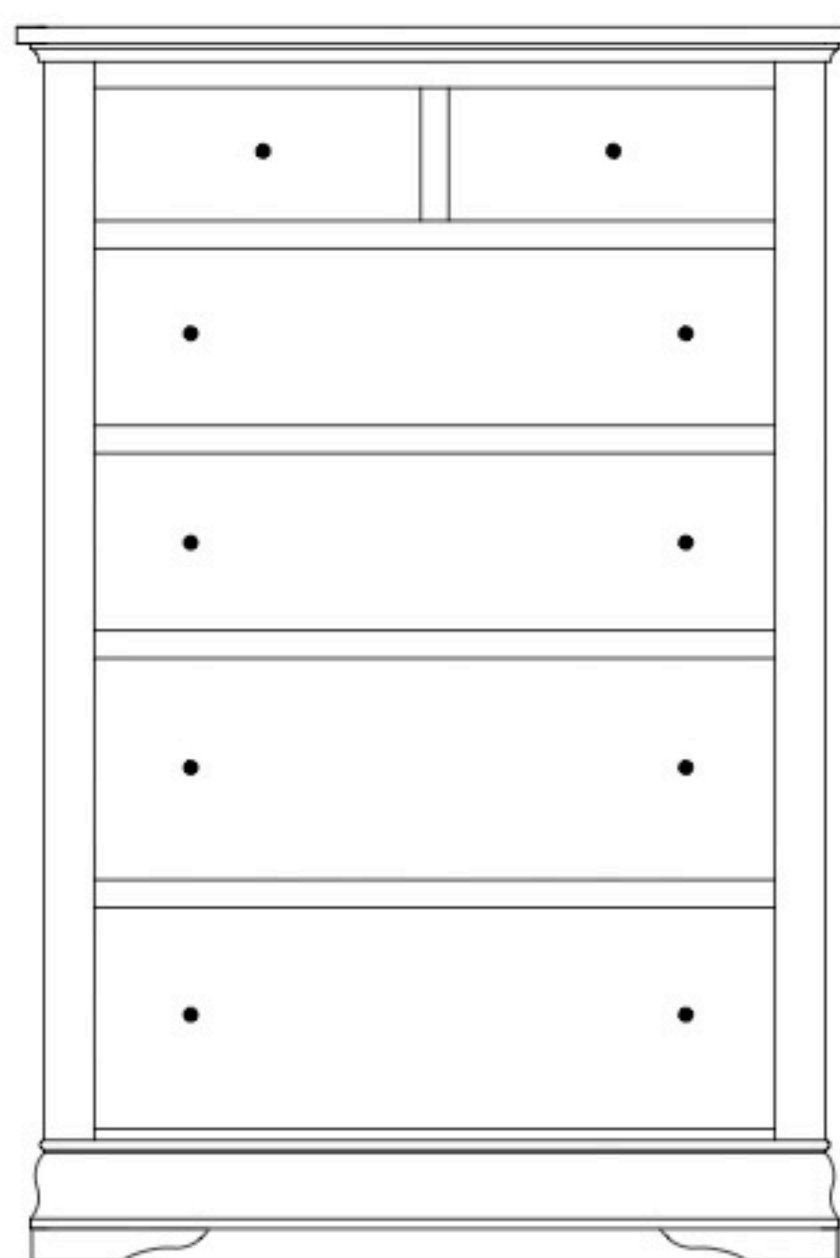

Regency Lingeries & Chests

RG-2650
Chest shown

RG-2646 Lingerie
23³/₈"w 61"h 21³/₄"d
w/6 drawers

Available with
mirror in
door panel

RG-2647 Lingerie
23³/₈"w 61"h 21³/₄"d
w/4 drawers, 1 wood door,
1 adjustable shelf

RG-2649 Chest
37³/₄"w 37¹/₄"h 21³/₄"d
w/4 drawers

RG-2648 Chest
48³/₄"w 46¹/₂"h 21³/₄"d
w/8 drawers

RG-2650 Chest
37³/₄"w 55³/₄"h 21³/₄"d
w/6 drawers

RG-2651 Hi-Boy
37³/₄"w 61"h 21³/₄"d
w/8 drawers