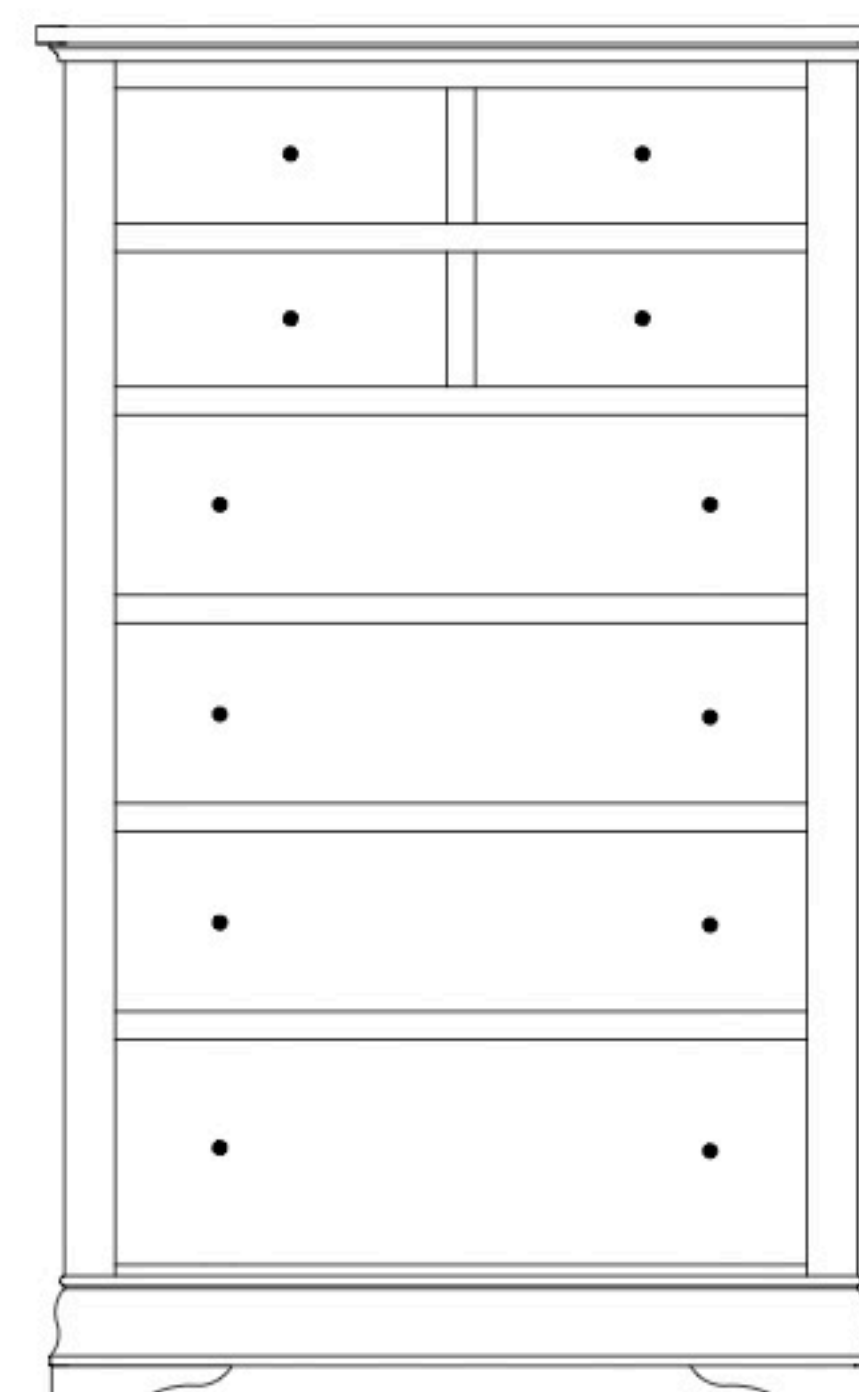

Regency Lingeries & Chests

RG-2650
Chest shown

RG-2646 Lingerie
23³/₈"w 61"h 21³/₄"d
w/6 drawers

Available with
mirror in
door panel

RG-2647 Lingerie
23³/₈"w 61"h 21³/₄"d
w/4 drawers, 1 wood door,
1 adjustable shelf

RG-2649 Chest
37³/₄"w 37¹/₄"h 21³/₄"d
w/4 drawers

RG-2648 Chest
48³/₄"w 46¹/₂"h 21³/₄"d
w/8 drawers

RG-2650 Chest
37³/₄"w 55³/₄"h 21³/₄"d
w/6 drawers

RG-2651 Hi-Boy
37³/₄"w 61"h 21³/₄"d
w/8 drawers