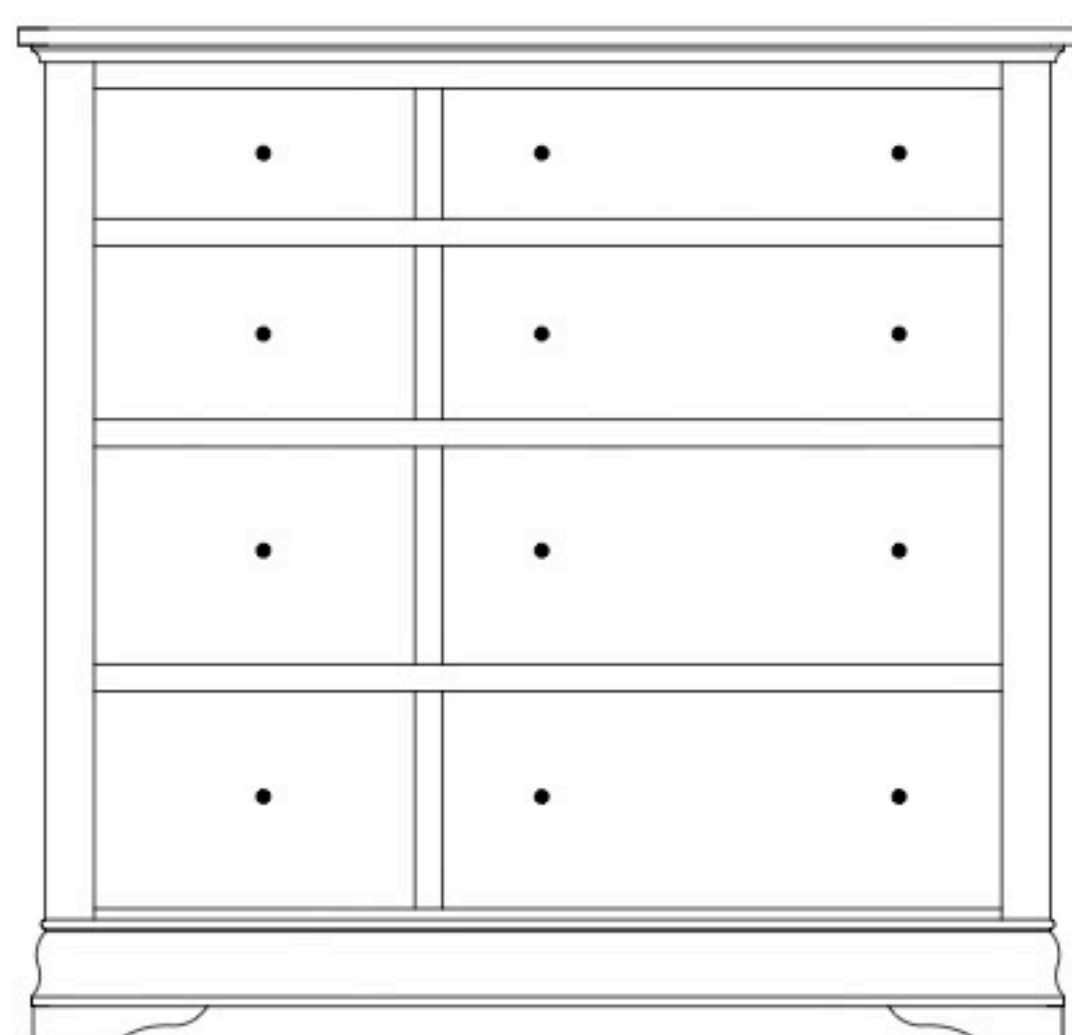

Regency Lingeries & Chests

RG-2650
Chest shown

RG-2646 Lingerie
23³/₈"w 61"h 21³/₄"d
w/6 drawers

Available with
mirror in
door panel

RG-2647 Lingerie
23³/₈"w 61"h 21³/₄"d
w/4 drawers, 1 wood door,
1 adjustable shelf

RG-2649 Chest
37³/₄"w 37¹/₄"h 21³/₄"d
w/4 drawers

RG-2648 Chest
48³/₄"w 46¹/₂"h 21³/₄"d
w/8 drawers

RG-2650 Chest
37³/₄"w 55³/₄"h 21³/₄"d
w/6 drawers

RG-2651 Hi-Boy
37³/₄"w 61"h 21³/₄"d
w/8 drawers