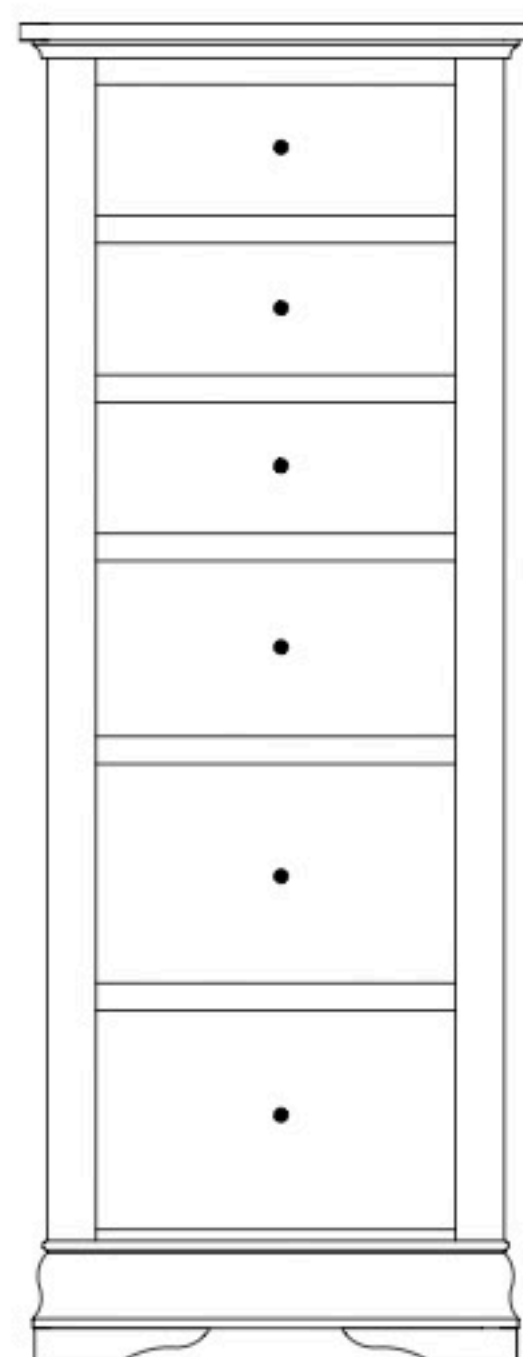

Regency Lingeries & Chests

RG-2650
Chest shown

RG-2646 Lingerie
23³/₈"w 61"h 21³/₄"d
w/6 drawers

Available with
mirror in
door panel

RG-2647 Lingerie
23³/₈"w 61"h 21³/₄"d
w/4 drawers, 1 wood door,
1 adjustable shelf

RG-2649 Chest
37³/₄"w 37¹/₄"h 21³/₄"d
w/4 drawers

RG-2648 Chest
48³/₄"w 46¹/₂"h 21³/₄"d
w/8 drawers

RG-2650 Chest
37³/₄"w 55³/₄"h 21³/₄"d
w/6 drawers

RG-2651 Hi-Boy
37³/₄"w 61"h 21³/₄"d
w/8 drawers