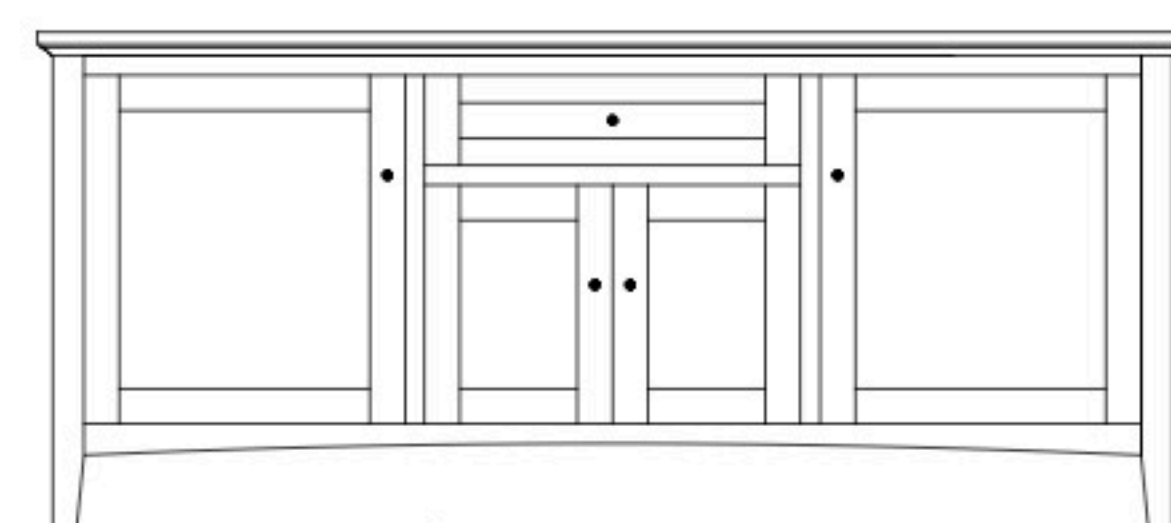

# Riverton 73" Entertainment Consoles

**RT-5363 Console**

Shown in **Rustic Cherry** with **OCS-117 Asbury** & **1586-G10 Knobs**

**RT-5359 Console**

73½"w 25¼"h 17½"d  
w/2 glass doors, 2 wood doors in center,  
& 3 adjustable shelves

**RT-5360 Console**

73½"w 25¼"h 17½"d  
w/2 glass doors, 2 adjustable shelves,  
& 2 drawers

**RT-5361 Console**

73½"w 32"h 17½"d  
w/2 glass doors, 2 wood doors in center,  
3 adjustable shelves, & DVD area

**RT-5362 Console**

73½"w 32"h 17½"d  
w/2 glass doors, 2 wood doors in center,  
3 adjustable shelves, & 1 drawer

**RT-5363 Console**

73½"w 32"h 17½"d  
w/2 glass doors, 2 adjustable shelves,  
2 drawers, & DVD area

**RT-5364 Console**

73½"w 32"h 17½"d  
w/2 glass doors, 2 adjustable shelves,  
& 3 drawers

**RT-5365 Console**

73½"w 32"h 17½"d  
w/2 glass doors, 2 wood doors in center,  
& 3 adjustable shelves