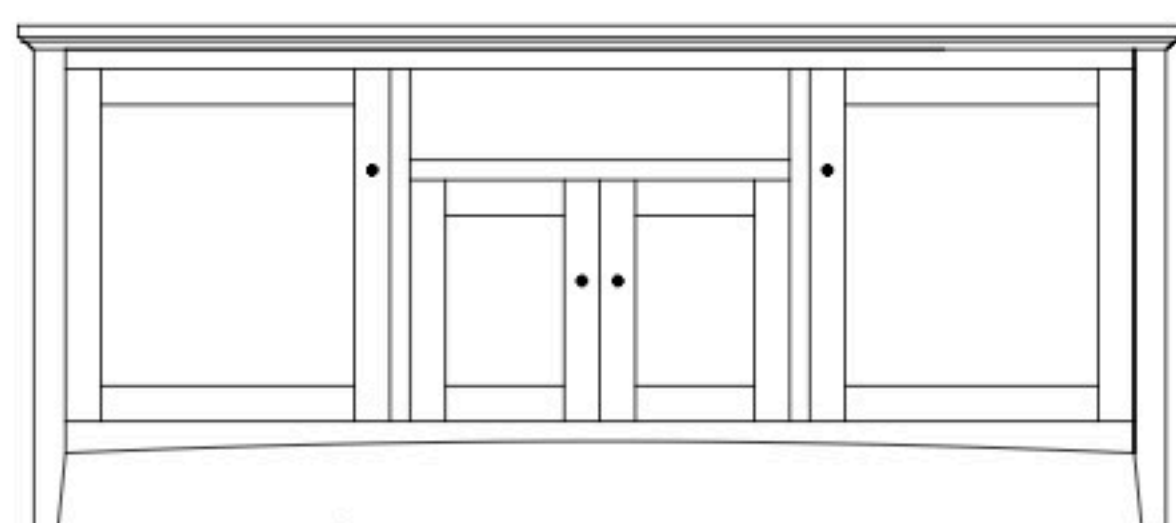

# Riverton 73" Entertainment Consoles

**RT-5363 Console**

Shown in **Rustic Cherry** with **OCS-117 Asbury** & **1586-G10 Knobs**

**RT-5359 Console**

73½"w 25¼"h 17½"d  
w/2 glass doors, 2 wood doors in center,  
& 3 adjustable shelves

**RT-5360 Console**

73½"w 25¼"h 17½"d  
w/2 glass doors, 2 adjustable shelves,  
& 2 drawers

**RT-5361 Console**

73½"w 32"h 17½"d  
w/2 glass doors, 2 wood doors in center,  
3 adjustable shelves, & DVD area

**RT-5362 Console**

73½"w 32"h 17½"d  
w/2 glass doors, 2 wood doors in center,  
3 adjustable shelves, & 1 drawer

**RT-5363 Console**

73½"w 32"h 17½"d  
w/2 glass doors, 2 adjustable shelves,  
2 drawers, & DVD area

**RT-5364 Console**

73½"w 32"h 17½"d  
w/2 glass doors, 2 adjustable shelves,  
& 3 drawers

**RT-5365 Console**

73½"w 32"h 17½"d  
w/2 glass doors, 2 wood doors in center,  
& 3 adjustable shelves