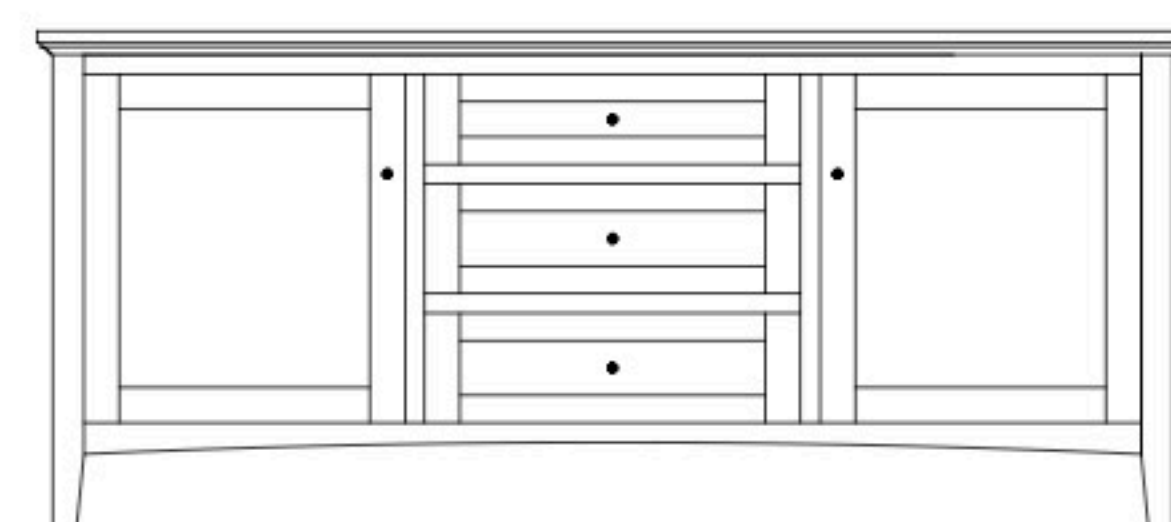

# Riverton 73" Entertainment Consoles

**RT-5363 Console**

Shown in **Rustic Cherry** with **OCS-117 Asbury** & **1586-G10 Knobs**

**RT-5359 Console**

73½"w 25¼"h 17½"d  
w/2 glass doors, 2 wood doors in center,  
& 3 adjustable shelves

**RT-5360 Console**

73½"w 25¼"h 17½"d  
w/2 glass doors, 2 adjustable shelves,  
& 2 drawers

**RT-5361 Console**

73½"w 32"h 17½"d  
w/2 glass doors, 2 wood doors in center,  
3 adjustable shelves, & DVD area

**RT-5362 Console**

73½"w 32"h 17½"d  
w/2 glass doors, 2 wood doors in center,  
3 adjustable shelves, & 1 drawer

**RT-5363 Console**

73½"w 32"h 17½"d  
w/2 glass doors, 2 adjustable shelves,  
2 drawers, & DVD area

**RT-5364 Console**

73½"w 32"h 17½"d  
w/2 glass doors, 2 adjustable shelves,  
& 3 drawers

**RT-5365 Console**

73½"w 32"h 17½"d  
w/2 glass doors, 2 wood doors in center,  
& 3 adjustable shelves