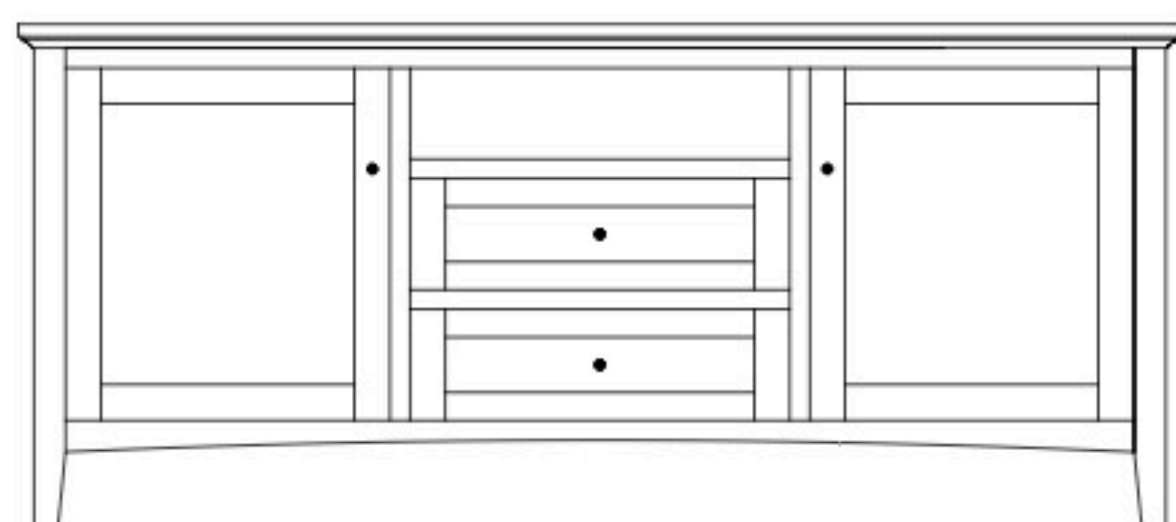

# Riverton 73" Entertainment Consoles

**RT-5363 Console**

Shown in **Rustic Cherry** with **OCS-117 Asbury** & **1586-G10 Knobs**

**RT-5359 Console**

73½"w 25¼"h 17½"d  
w/2 glass doors, 2 wood doors in center,  
& 3 adjustable shelves

**RT-5360 Console**

73½"w 25¼"h 17½"d  
w/2 glass doors, 2 adjustable shelves,  
& 2 drawers

**RT-5361 Console**

73½"w 32"h 17½"d  
w/2 glass doors, 2 wood doors in center,  
3 adjustable shelves, & DVD area

**RT-5362 Console**

73½"w 32"h 17½"d  
w/2 glass doors, 2 wood doors in center,  
3 adjustable shelves, & 1 drawer

**RT-5363 Console**

73½"w 32"h 17½"d  
w/2 glass doors, 2 adjustable shelves,  
2 drawers, & DVD area

**RT-5364 Console**

73½"w 32"h 17½"d  
w/2 glass doors, 2 adjustable shelves,  
& 3 drawers

**RT-5365 Console**

73½"w 32"h 17½"d  
w/2 glass doors, 2 wood doors in center,  
& 3 adjustable shelves