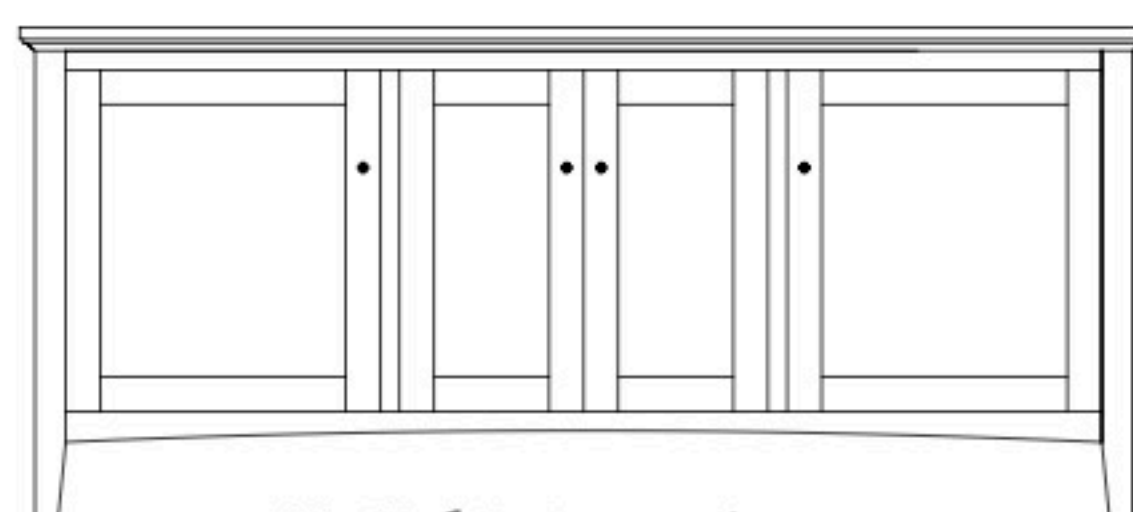

**RT-5360 Console**

73½"w 25¼"h 17½"d  
w/2 glass doors, 2 adjustable shelves,  
& 2 drawers

**RT-5361 Console**

73½"w 32"h 17½"d  
w/2 glass doors, 2 wood doors in center,  
3 adjustable shelves, & DVD area

**RT-5362 Console**

73½"w 32"h 17½"d  
w/2 glass doors, 2 wood doors in center,  
3 adjustable shelves, & 1 drawer

**RT-5363 Console**

73½"w 32"h 17½"d  
w/2 glass doors, 2 adjustable shelves,  
2 drawers, & DVD area

**RT-5364 Console**

73½"w 32"h 17½"d  
w/2 glass doors, 2 adjustable shelves,  
& 3 drawers

**RT-5365 Console**

73½"w 32"h 17½"d  
w/2 glass doors, 2 wood doors in center,  
& 3 adjustable shelves