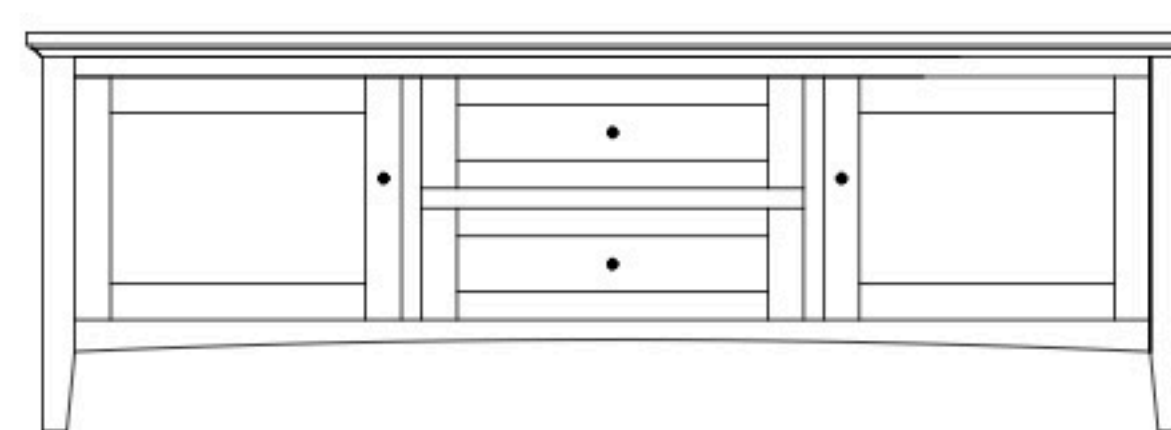

# Riverton 73" Entertainment Consoles

**RT-5363 Console**

Shown in **Rustic Cherry** with **OCS-117 Asbury** & **1586-G10 Knobs**

**RT-5359 Console**

73½"w 25¼"h 17½"d  
w/2 glass doors, 2 wood doors in center,  
& 3 adjustable shelves

**RT-5360 Console**

73½"w 25¼"h 17½"d  
w/2 glass doors, 2 adjustable shelves,  
& 2 drawers

**RT-5361 Console**

73½"w 32"h 17½"d  
w/2 glass doors, 2 wood doors in center,  
3 adjustable shelves, & DVD area

**RT-5362 Console**

73½"w 32"h 17½"d  
w/2 glass doors, 2 wood doors in center,  
3 adjustable shelves, & 1 drawer

**RT-5363 Console**

73½"w 32"h 17½"d  
w/2 glass doors, 2 adjustable shelves,  
2 drawers, & DVD area

**RT-5364 Console**

73½"w 32"h 17½"d  
w/2 glass doors, 2 adjustable shelves,  
& 3 drawers

**RT-5365 Console**

73½"w 32"h 17½"d  
w/2 glass doors, 2 wood doors in center,  
& 3 adjustable shelves