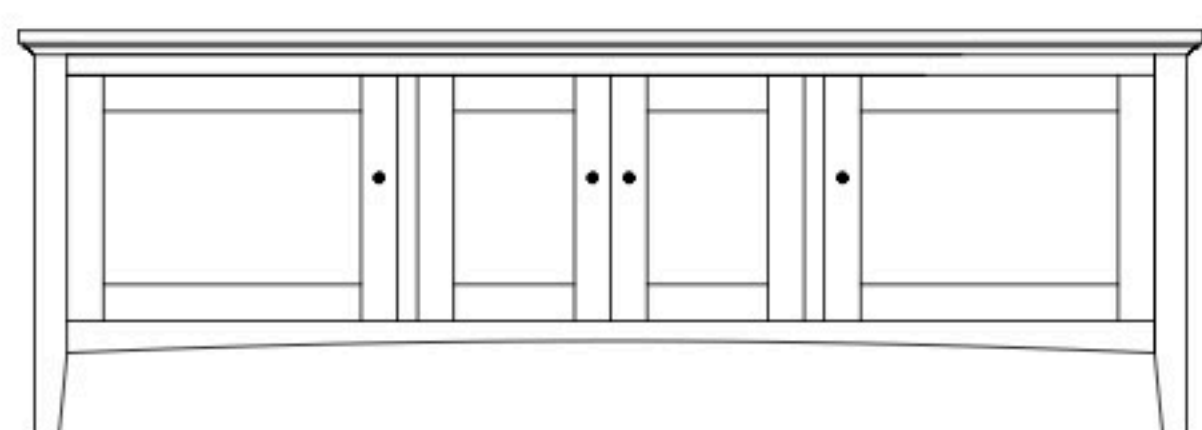

# Riverton 73" Entertainment Consoles

**RT-5363 Console**

Shown in **Rustic Cherry** with **OCS-117 Asbury** & **1586-G10 Knobs**

**RT-5359 Console**

73½"w 25¼"h 17½"d  
w/2 glass doors, 2 wood doors in center,  
& 3 adjustable shelves

**RT-5360 Console**

73½"w 25¼"h 17½"d  
w/2 glass doors, 2 adjustable shelves,  
& 2 drawers

**RT-5361 Console**

73½"w 32"h 17½"d  
w/2 glass doors, 2 wood doors in center,  
3 adjustable shelves, & DVD area

**RT-5362 Console**

73½"w 32"h 17½"d  
w/2 glass doors, 2 wood doors in center,  
3 adjustable shelves, & 1 drawer

**RT-5363 Console**

73½"w 32"h 17½"d  
w/2 glass doors, 2 adjustable shelves,  
2 drawers, & DVD area

**RT-5364 Console**

73½"w 32"h 17½"d  
w/2 glass doors, 2 adjustable shelves,  
& 3 drawers

**RT-5365 Console**

73½"w 32"h 17½"d  
w/2 glass doors, 2 wood doors in center,  
& 3 adjustable shelves