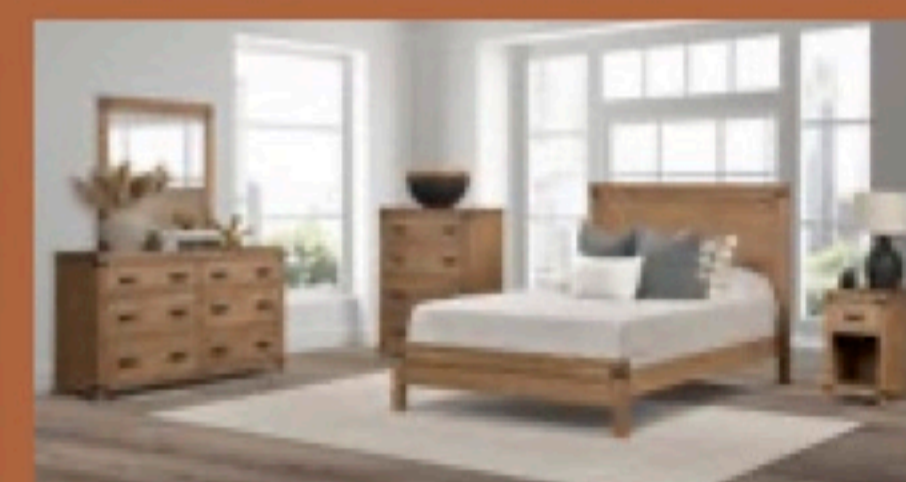

Lewiston

Lewiston Bedroom Collection w/Lewiston Bed

- LN-2366Q Queen Bed
- LN-2311 Night Stand
- LN-2326 Chest
- LN-2330 Dresser
- MI-2370 Mirror

Shown above in **Brown Maple** with **OCS-135 Driftwood Low Sheen** and **K773-VB** hardware

Standard Features:

K773-VB pulls or
K558-VB Pulls

Standard with side-
mount drawer slides

Stained poplar
dovetailed drawers

Dovetailed bed slats

Available Upgrades:

- Any hardware on our Hardware Options Sheet
- Undermount soft close slides [See Price List]