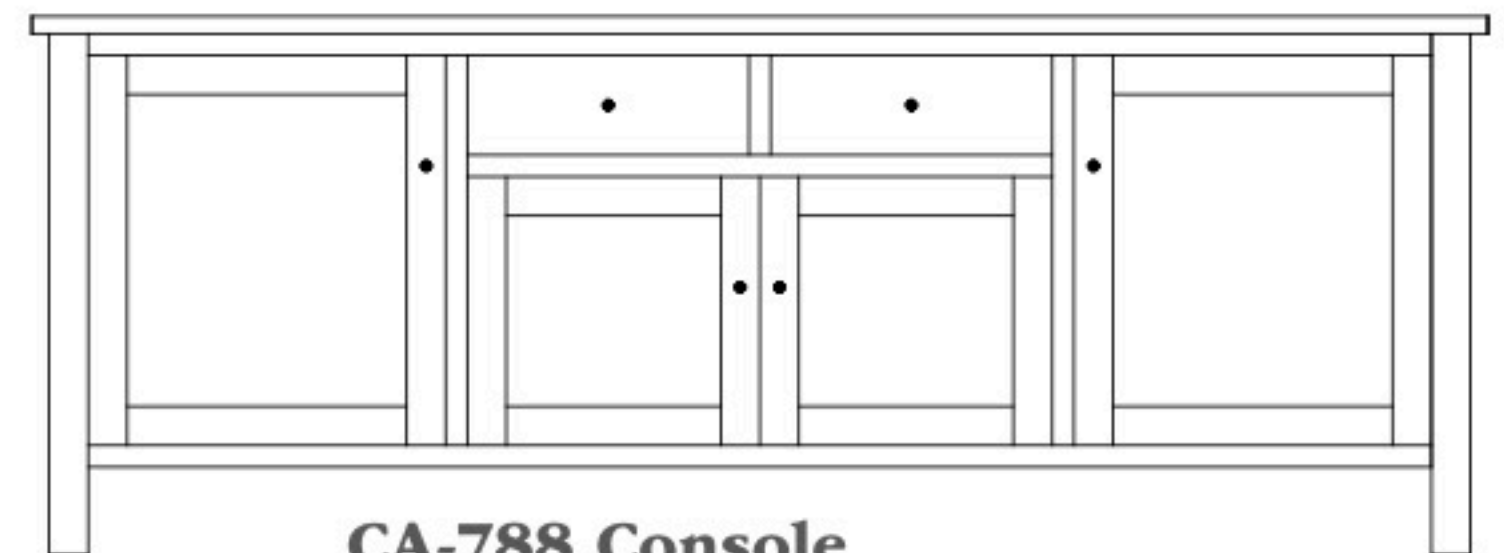

Cabin Creek 84" Entertainment Consoles

CA-787 Console

Shown in **Rustic Cherry** with **FC-12108 Baywood** & **53011-ORB Knobs**

CA-785 Console

84"w 31"h 18"d
w/2 glass doors, 2 wood doors in center,
3 adjustable shelves, & 3 drawers

CA-786 Console

84"w 31"h 18"d
w/2 wood doors, 1 adjustable shelf
& 6 drawers

CA-787 Console

84"w 31"h 18"d
w/2 glass doors, 2 wood doors in center,
3 adjustable shelves, & DVD area

CA-788 Console

84"w 31"h 18"d
w/2 glass doors, 2 wood doors in center,
3 adjustable shelves, & 2 drawers

CA-789 Console

84"w 31"h 18"d
w/2 glass doors, 2 adjustable shelves,
4 drawers, & DVD area

CA-790 Console

84"w 31"h 18"d
w/2 glass doors, 2 adjustable shelves,
& 6 drawers

CA-791 Console

84"w 31"h 18"d
w/2 glass doors, 2 wood doors in center,
& 3 adjustable shelves