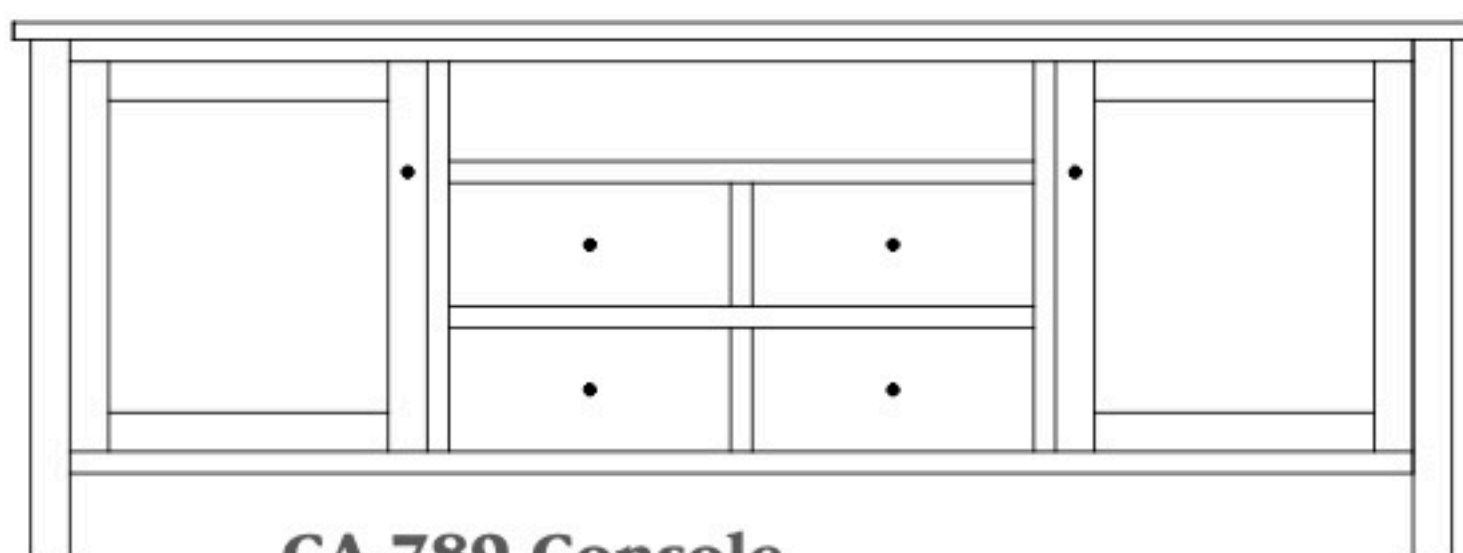

Cabin Creek 84" Entertainment Consoles

CA-787 Console

Shown in **Rustic Cherry** with **FC-12108 Baywood** & **53011-ORB Knobs**

CA-785 Console

84"w 31"h 18"d
w/2 glass doors, 2 wood doors in center,
3 adjustable shelves, & 3 drawers

CA-786 Console

84"w 31"h 18"d
w/2 wood doors, 1 adjustable shelf
& 6 drawers

CA-787 Console

84"w 31"h 18"d
w/2 glass doors, 2 wood doors in center,
3 adjustable shelves, & DVD area

CA-788 Console

84"w 31"h 18"d
w/2 glass doors, 2 wood doors in center,
3 adjustable shelves, & 2 drawers

CA-789 Console

84"w 31"h 18"d
w/2 glass doors, 2 adjustable shelves,
4 drawers, & DVD area

CA-790 Console

84"w 31"h 18"d
w/2 glass doors, 2 adjustable shelves,
& 6 drawers

CA-791 Console

84"w 31"h 18"d
w/2 glass doors, 2 wood doors in center,
& 3 adjustable shelves