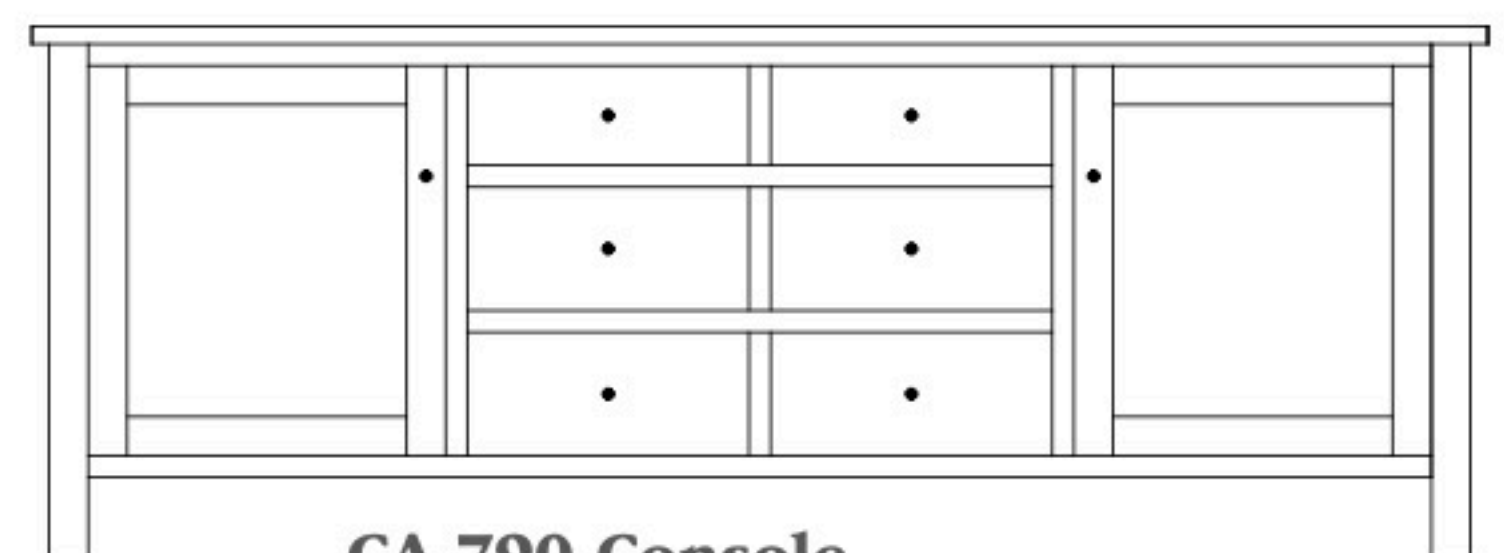

Cabin Creek 84" Entertainment Consoles

CA-787 Console

Shown in **Rustic Cherry** with **FC-12108 Baywood** & **53011-ORB Knobs**

CA-785 Console

84"w 31"h 18"d
w/2 glass doors, 2 wood doors in center,
3 adjustable shelves, & 3 drawers

CA-786 Console

84"w 31"h 18"d
w/2 wood doors, 1 adjustable shelf
& 6 drawers

CA-787 Console

84"w 31"h 18"d
w/2 glass doors, 2 wood doors in center,
3 adjustable shelves, & DVD area

CA-788 Console

84"w 31"h 18"d
w/2 glass doors, 2 wood doors in center,
3 adjustable shelves, & 2 drawers

CA-789 Console

84"w 31"h 18"d
w/2 glass doors, 2 adjustable shelves,
4 drawers, & DVD area

CA-790 Console

84"w 31"h 18"d
w/2 glass doors, 2 adjustable shelves,
& 6 drawers

CA-791 Console

84"w 31"h 18"d
w/2 glass doors, 2 wood doors in center,
& 3 adjustable shelves