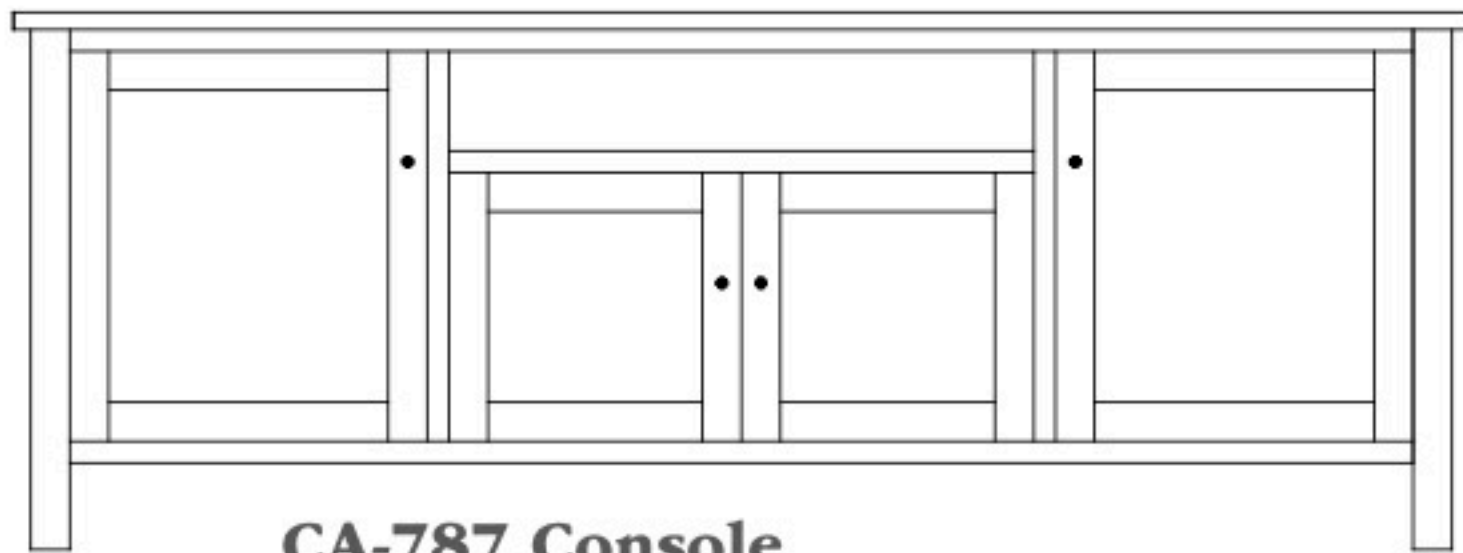

Cabin Creek 84" Entertainment Consoles

CA-787 Console

Shown in **Rustic Cherry** with **FC-12108 Baywood** & **53011-ORB Knobs**

CA-785 Console

84"w 31"h 18"d
w/2 glass doors, 2 wood doors in center,
3 adjustable shelves, & 3 drawers

CA-786 Console

84"w 31"h 18"d
w/2 wood doors, 1 adjustable shelf
& 6 drawers

CA-787 Console

84"w 31"h 18"d
w/2 glass doors, 2 wood doors in center,
3 adjustable shelves, & DVD area

CA-788 Console

84"w 31"h 18"d
w/2 glass doors, 2 wood doors in center,
3 adjustable shelves, & 2 drawers

CA-789 Console

84"w 31"h 18"d
w/2 glass doors, 2 adjustable shelves,
4 drawers, & DVD area

CA-790 Console

84"w 31"h 18"d
w/2 glass doors, 2 adjustable shelves,
& 6 drawers

CA-791 Console

84"w 31"h 18"d
w/2 glass doors, 2 wood doors in center,
& 3 adjustable shelves