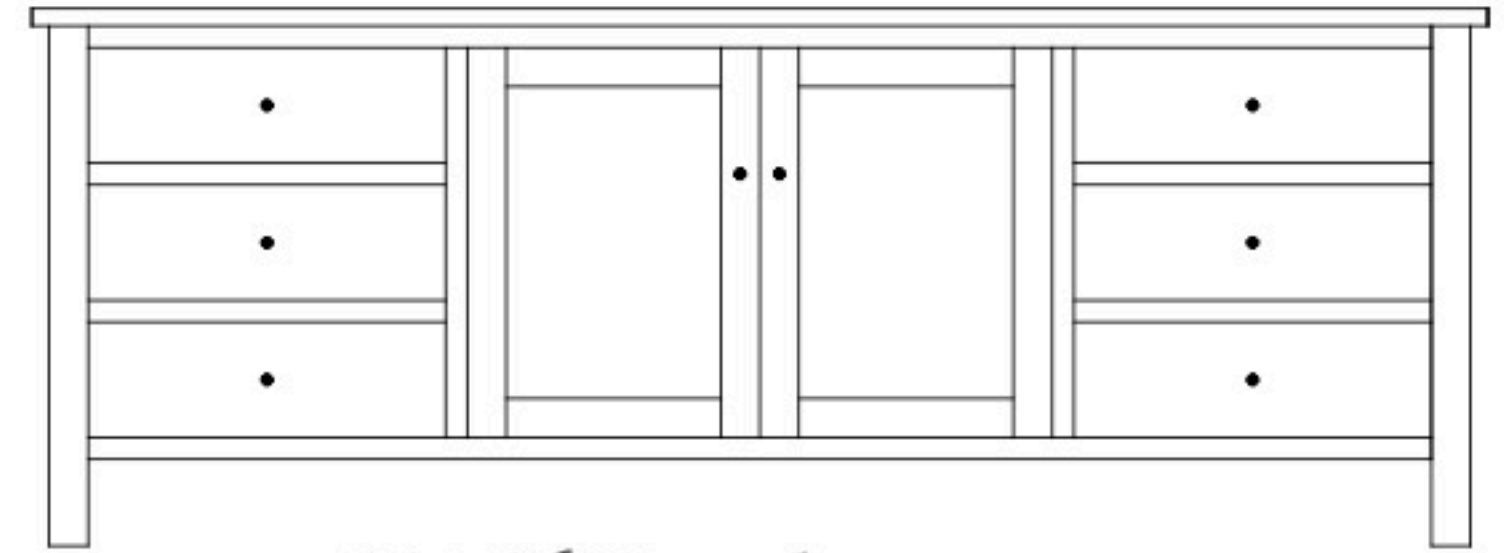

Cabin Creek 84" Entertainment Consoles

CA-787 Console

Shown in **Rustic Cherry** with **FC-12108 Baywood** & **53011-ORB Knobs**

CA-785 Console

84"w 31"h 18"d
w/2 glass doors, 2 wood doors in center,
3 adjustable shelves, & 3 drawers

CA-786 Console

84"w 31"h 18"d
w/2 wood doors, 1 adjustable shelf
& 6 drawers

CA-787 Console

84"w 31"h 18"d
w/2 glass doors, 2 wood doors in center,
3 adjustable shelves, & DVD area

CA-788 Console

84"w 31"h 18"d
w/2 glass doors, 2 wood doors in center,
3 adjustable shelves, & 2 drawers

CA-789 Console

84"w 31"h 18"d
w/2 glass doors, 2 adjustable shelves,
4 drawers, & DVD area

CA-790 Console

84"w 31"h 18"d
w/2 glass doors, 2 adjustable shelves,
& 6 drawers

CA-791 Console

84"w 31"h 18"d
w/2 glass doors, 2 wood doors in center,
& 3 adjustable shelves