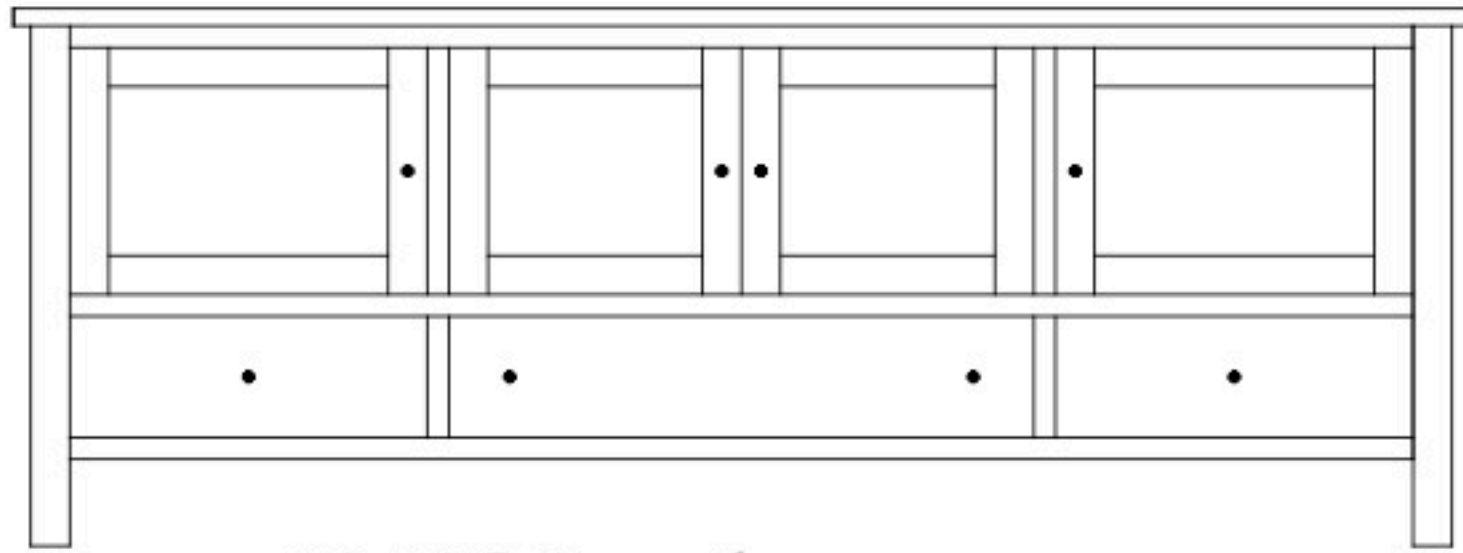

Cabin Creek 84" Entertainment Consoles

CA-787 Console

Shown in **Rustic Cherry** with **FC-12108 Baywood** & **53011-ORB Knobs**

CA-785 Console

84"w 31"h 18"d
w/2 glass doors, 2 wood doors in center,
3 adjustable shelves, & 3 drawers

CA-786 Console

84"w 31"h 18"d
w/2 wood doors, 1 adjustable shelf
& 6 drawers

CA-787 Console

84"w 31"h 18"d
w/2 glass doors, 2 wood doors in center,
3 adjustable shelves, & DVD area

CA-788 Console

84"w 31"h 18"d
w/2 glass doors, 2 wood doors in center,
3 adjustable shelves, & 2 drawers

CA-789 Console

84"w 31"h 18"d
w/2 glass doors, 2 adjustable shelves,
4 drawers, & DVD area

CA-790 Console

84"w 31"h 18"d
w/2 glass doors, 2 adjustable shelves,
& 6 drawers

CA-791 Console

84"w 31"h 18"d
w/2 glass doors, 2 wood doors in center,
& 3 adjustable shelves