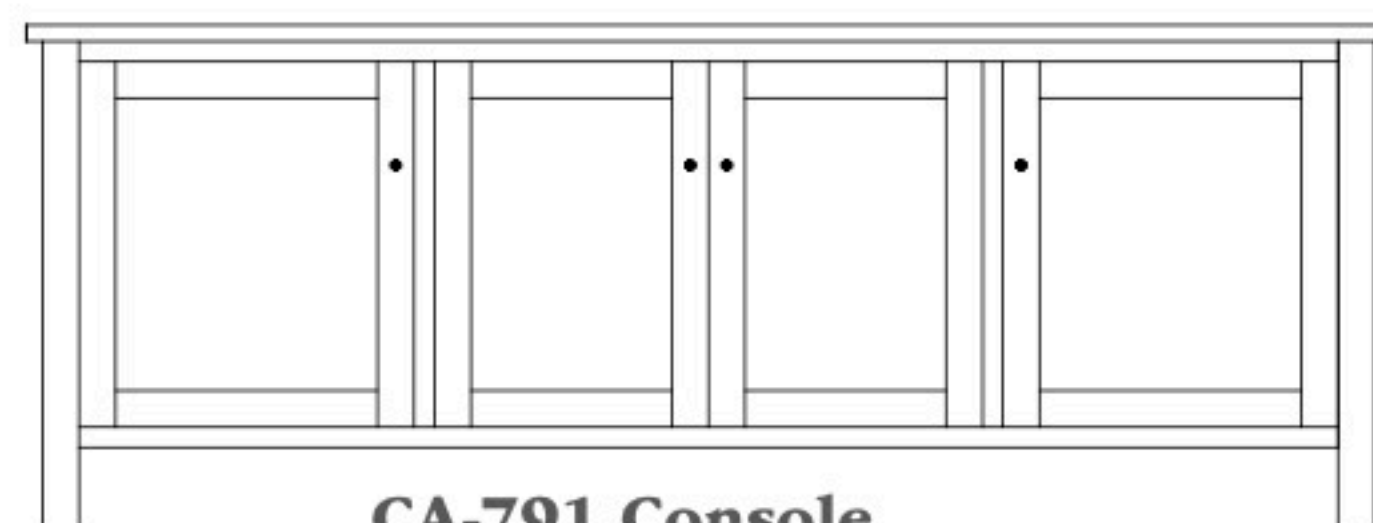

Cabin Creek 84" Entertainment Consoles

CA-787 Console

Shown in **Rustic Cherry** with **FC-12108 Baywood** & **53011-ORB Knobs**

CA-785 Console

84"w 31"h 18"d
w/2 glass doors, 2 wood doors in center,
3 adjustable shelves, & 3 drawers

CA-786 Console

84"w 31"h 18"d
w/2 wood doors, 1 adjustable shelf
& 6 drawers

CA-787 Console

84"w 31"h 18"d
w/2 glass doors, 2 wood doors in center,
3 adjustable shelves, & DVD area

CA-788 Console

84"w 31"h 18"d
w/2 glass doors, 2 wood doors in center,
3 adjustable shelves, & 2 drawers

CA-789 Console

84"w 31"h 18"d
w/2 glass doors, 2 adjustable shelves,
4 drawers, & DVD area

CA-790 Console

84"w 31"h 18"d
w/2 glass doors, 2 adjustable shelves,
& 6 drawers

CA-791 Console

84"w 31"h 18"d
w/2 glass doors, 2 wood doors in center,
& 3 adjustable shelves