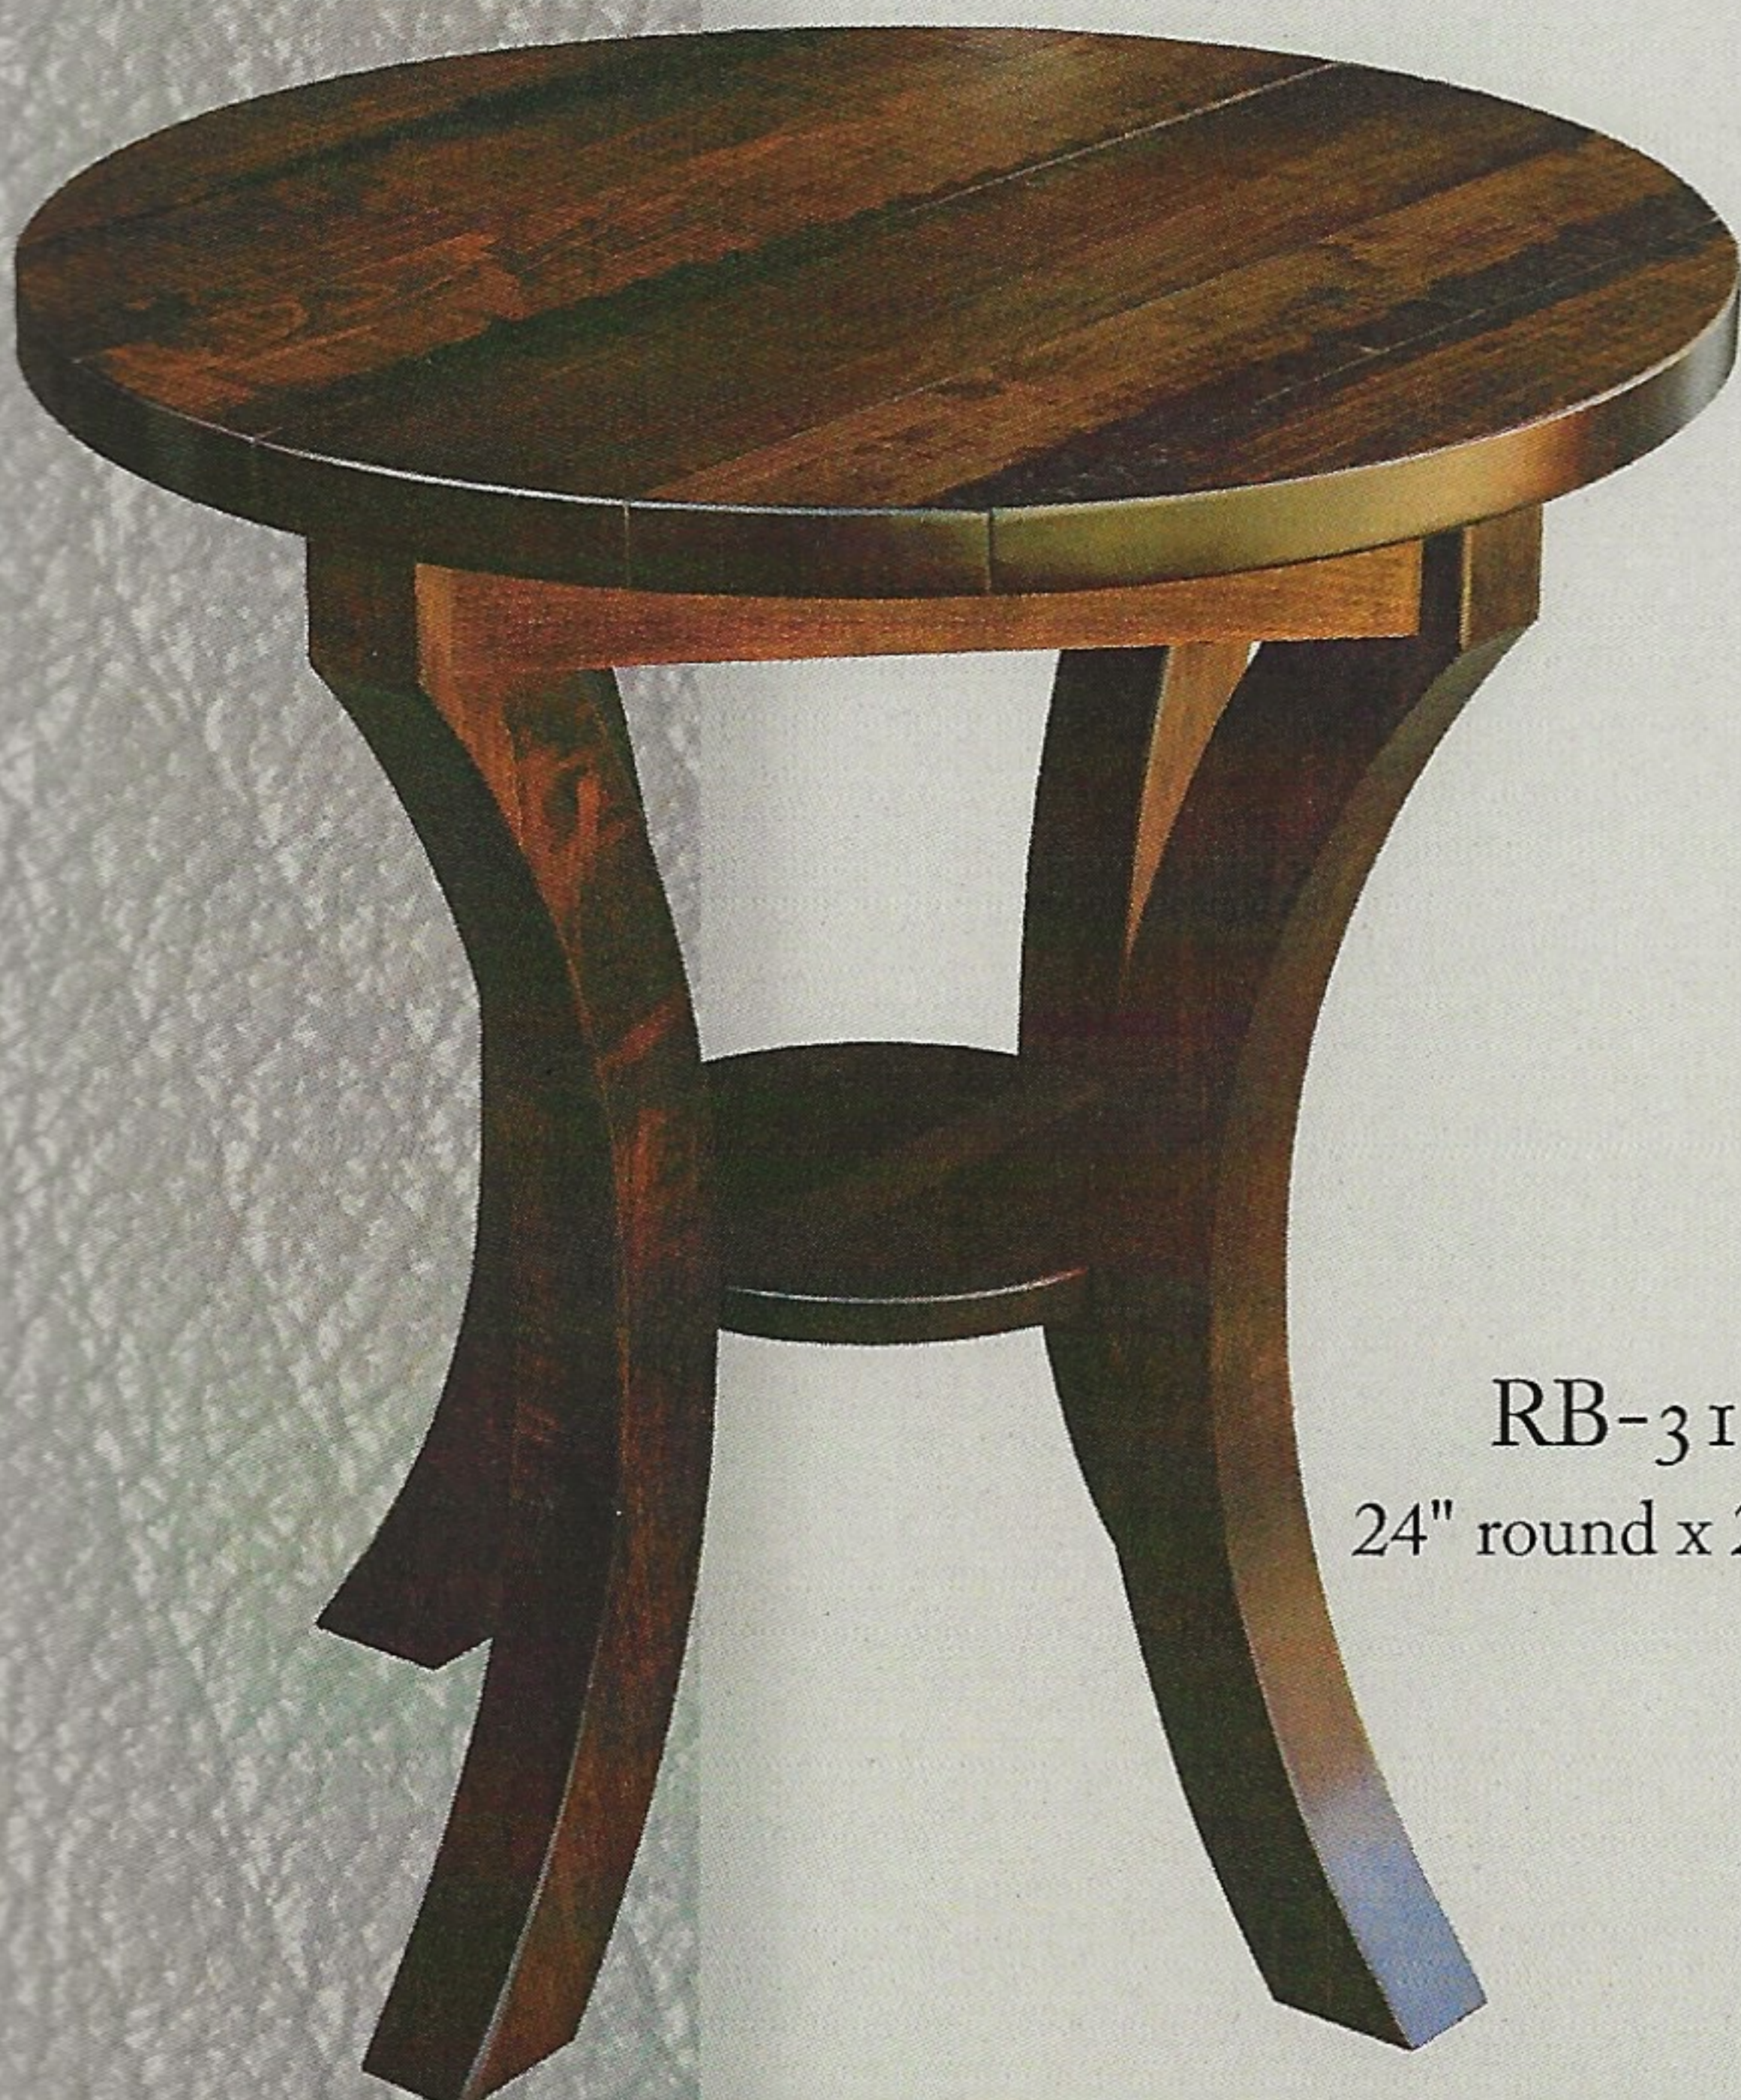

HAVANNA ROUND

H-213 COFFEE TABLE
36" round x 18" high x 1" thick

H-214 END TABLE
24" round x 25" high x 1" thick

RUSTIC BARN FLOOR

RB-31 END TABLE
24" round x 25" high x 1¼" thick

RB-32 COFFEE TABLE
36" round x 18½" high x 1¼" thick