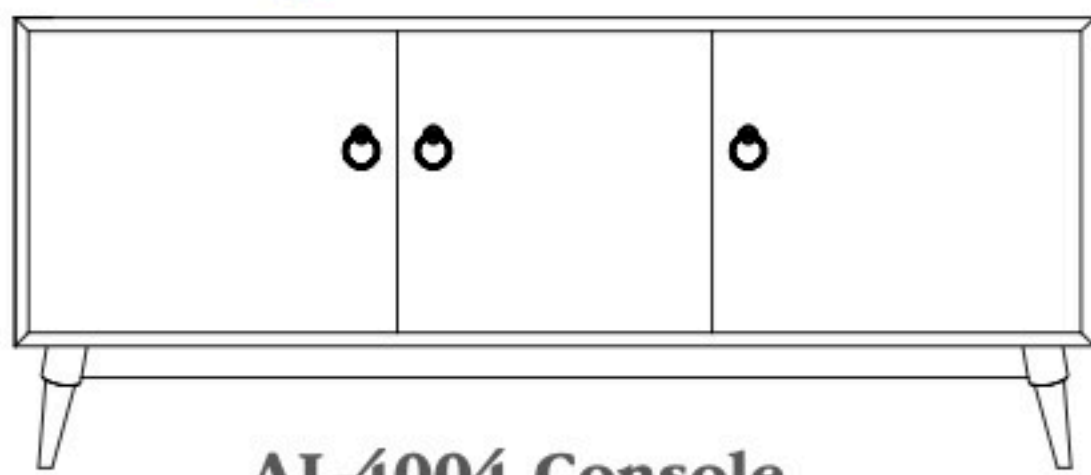

Allentown 50" Entertainment Consoles

AL-4002 Console

Shown in Walnut with #4081 Base Natural and K4318-BN Hardware

AL-4001 Console
50"w 25"h 16 1/2"
w/2 glass doors & 1 adjustable shelf

AL-4002 Console
50"w 30 3/4"h 16 1/2"
w/2 glass doors, 1 adjustable shelf & DVD area

AL-4003 Console
50"w 32"h 16 1/2"
w/2 glass doors & 1 adjustable shelf & 2 drawers

Allentown 60" Entertainment Consoles

AL-4004 Console

Shown in Wormy Maple with #4083 Base FC-50240 Carbon & 264-192 Pulls

AL-4004 Console
60"w 25"h 16 1/2"
w/2 glass doors, 1 slab wood door in center, & 3 adjustable shelves

AL-4005 Console
60"w 25"h 16 1/2"
w/2 glass doors, 2 adjustable shelves & 2 drawers

AL-4006 Console
60"w 30 3/4"h 16 1/2"
w/2 glass doors, 1 slab wood door in center, 3 adjustable Shelves, & DVD area

AL-4009 Console
60"w 32"h 16 1/2"
w/2 glass doors, 2 adjustable shelves, & 4 drawers