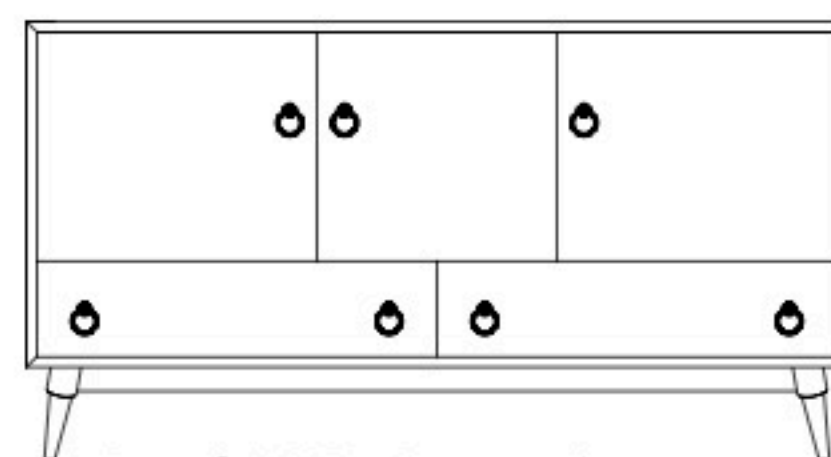

AL-4003 Console
50"w 32"h 16 1/2"
w/2 glass doors & 1 adjustable shelf & 2 drawers

Allentown 60" Entertainment Consoles

AL-4004 Console

Shown in Wormy Maple with #4083 Base FC-50240 Carbon & 264-192 Pulls

AL-4004 Console
60"w 25"h 16 1/2"
w/2 glass doors, 1 slab wood door in center, & 3 adjustable shelves

AL-4005 Console
60"w 25"h 16 1/2"
w/2 glass doors, 2 adjustable shelves & 2 drawers

AL-4006 Console
60"w 30 3/4"h 16 1/2"
w/2 glass doors, 1 slab wood door in center, 3 adjustable Shelves, & DVD area

AL-4007 Console
60"w 30 3/4"h 16 1/2"
w/2 glass doors, 2 adjustable shelves, 2 drawers, & DVD area

AL-4008 Console
60"w 32"h 16 1/2"
w/2 glass doors, 1 slab wood door in center, 3 adjustable shelves, & 2 drawers

AL-4009 Console
60"w 32"h 16 1/2"
w/2 glass doors, 2 adjustable shelves, & 4 drawers