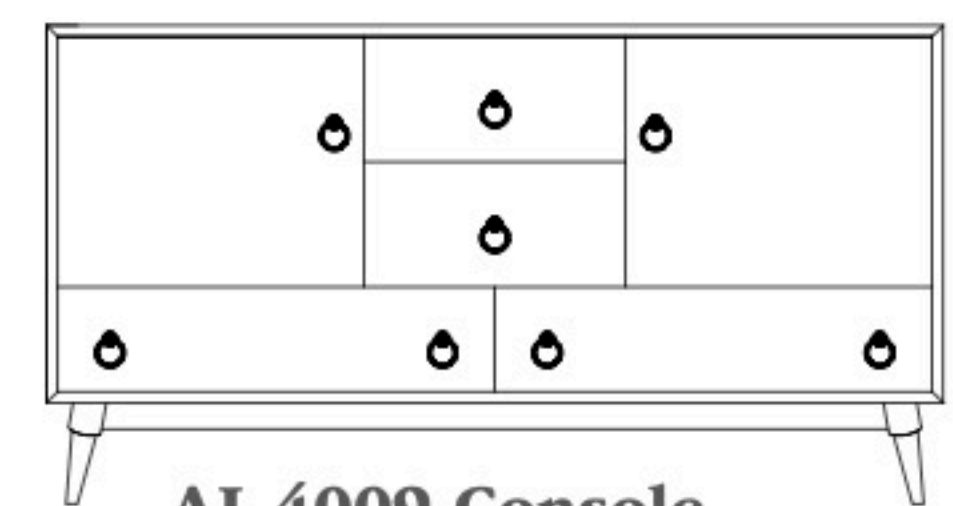

AL-4003 Console
50"w 32"h 16 1/2"
w/2 glass doors & 1 adjustable shelf & 2 drawers

Allentown 60" Entertainment Consoles

AL-4004 Console

Shown in Wormy Maple with #4083 Base FC-50240 Carbon & 264-192 Pulls

AL-4004 Console
60"w 25"h 16 1/2"
w/2 glass doors, 1 slab wood door in center, & 3 adjustable shelves

AL-4005 Console
60"w 25"h 16 1/2"
w/2 glass doors, 2 adjustable shelves & 2 drawers

AL-4006 Console
60"w 30 3/4"h 16 1/2"
w/2 glass doors, 1 slab wood door in center, 3 adjustable Shelves, & DVD area

AL-4007 Console
60"w 30 3/4"h 16 1/2"
w/2 glass doors, 2 adjustable shelves, 2 drawers, & DVD area

AL-4008 Console
60"w 32"h 16 1/2"
w/2 glass doors, 1 slab wood door in center, 3 adjustable shelves, & 2 drawers

AL-4009 Console
60"w 32"h 16 1/2"
w/2 glass doors, 2 adjustable shelves, & 4 drawers