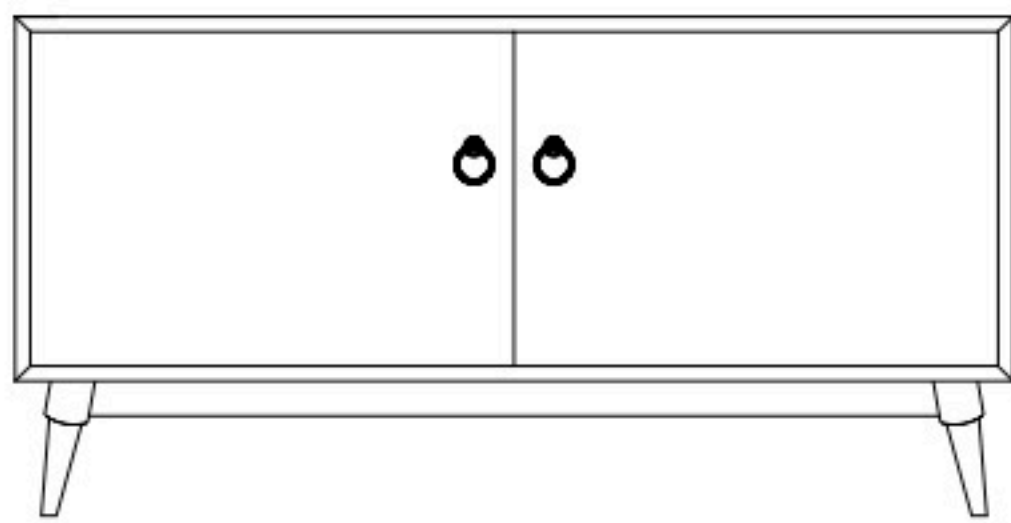

Allentown 50" Entertainment Consoles

AL-4002 Console

Shown in Walnut with #4081 Base Natural and K4318-BN Hardware

AL-4001 Console
50"w 25"h 16 1/2"
w/2 glass doors & 1 adjustable shelf

AL-4002 Console
50"w 30 3/4"h 16 1/2"
w/2 glass doors, 1 adjustable shelf & DVD area

AL-4003 Console
50"w 32"h 16 1/2"
w/2 glass doors & 1 adjustable shelf & 2 drawers

Allentown 60" Entertainment Consoles

AL-4004 Console

Shown in Wormy Maple with #4083 Base FC-50240 Carbon & 264-192 Pulls

AL-4004 Console
60"w 25"h 16 1/2"
w/2 glass doors, 1 slab wood door in center, & 3 adjustable shelves

AL-4005 Console
60"w 25"h 16 1/2"
w/2 glass doors, 2 adjustable shelves & 2 drawers

AL-4006 Console
60"w 30 3/4"h 16 1/2"
w/2 glass doors, 1 slab wood door in center, 3 adjustable Shelves, & DVD area

AL-4009 Console
60"w 32"h 16 1/2"
w/2 glass doors, 2 adjustable shelves, & 4 drawers