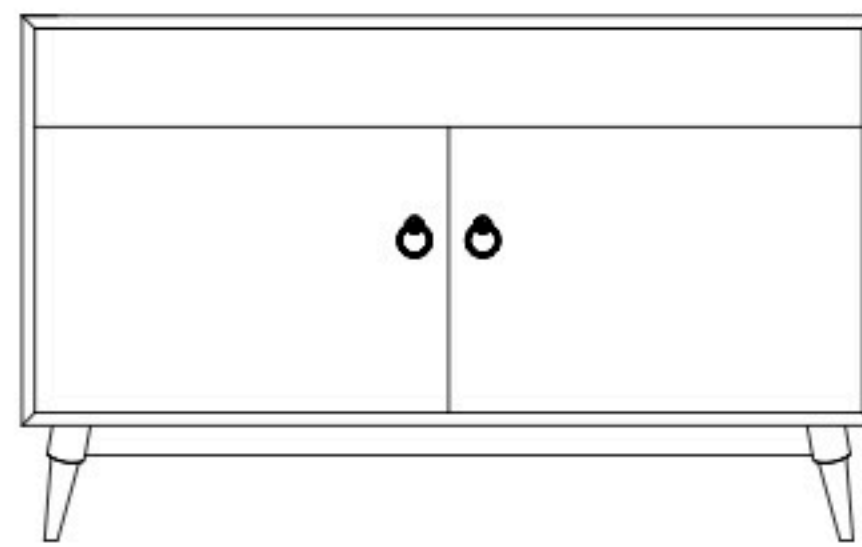

Allentown 50" Entertainment Consoles

AL-4002 Console

Shown in Walnut with #4081 Base Natural and K4318-BN Hardware

AL-4001 Console
50"w 25"h 16 1/2"
w/2 glass doors & 1 adjustable shelf

AL-4002 Console
50"w 30 3/4"h 16 1/2"
w/2 glass doors, 1 adjustable shelf & DVD area

AL-4003 Console
50"w 32"h 16 1/2"
w/2 glass doors & 1 adjustable shelf & 2 drawers

Allentown 60" Entertainment Consoles

AL-4004 Console

Shown in Wormy Maple with #4083 Base FC-50240 Carbon & 264-192 Pulls

AL-4004 Console
60"w 25"h 16 1/2"
w/2 glass doors, 1 slab wood door in center, & 3 adjustable shelves

AL-4005 Console
60"w 25"h 16 1/2"
w/2 glass doors, 2 adjustable shelves & 2 drawers

AL-4006 Console
60"w 30 3/4"h 16 1/2"
w/2 glass doors, 1 slab wood door in center, 3 adjustable Shelves, & DVD area

AL-4009 Console
60"w 32"h 16 1/2"
w/2 glass doors, 2 adjustable shelves, & 4 drawers