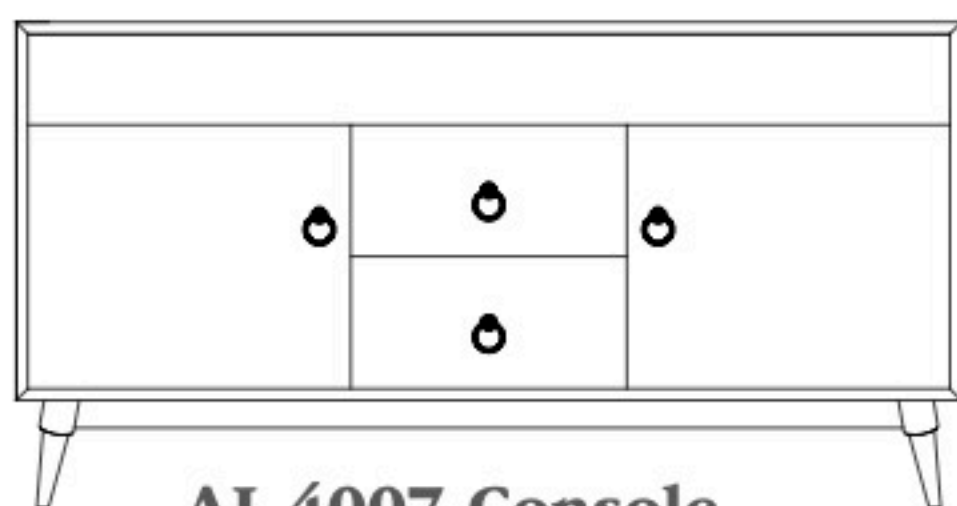

Allentown 50" Entertainment Consoles

AL-4002 Console

Shown in Walnut with #4081 Base Natural and K4318-BN Hardware

AL-4001 Console
50"w 25"h 16 1/2"
w/2 glass doors & 1 adjustable shelf

AL-4002 Console
50"w 30 3/4"h 16 1/2"
w/2 glass doors, 1 adjustable shelf & DVD area

AL-4003 Console
50"w 32"h 16 1/2"
w/2 glass doors & 1 adjustable shelf & 2 drawers

Allentown 60" Entertainment Consoles

AL-4004 Console

Shown in Wormy Maple with #4083 Base FC-50240 Carbon & 264-192 Pulls

AL-4004 Console
60"w 25"h 16 1/2"
w/2 glass doors, 1 slab wood door in center, & 3 adjustable shelves

AL-4005 Console
60"w 25"h 16 1/2"
w/2 glass doors, 2 adjustable shelves & 2 drawers

AL-4006 Console
60"w 30 3/4"h 16 1/2"
w/2 glass doors, 1 slab wood door in center, 3 adjustable Shelves, & DVD area

AL-4009 Console
60"w 32"h 16 1/2"
w/2 glass doors, 2 adjustable shelves, & 4 drawers