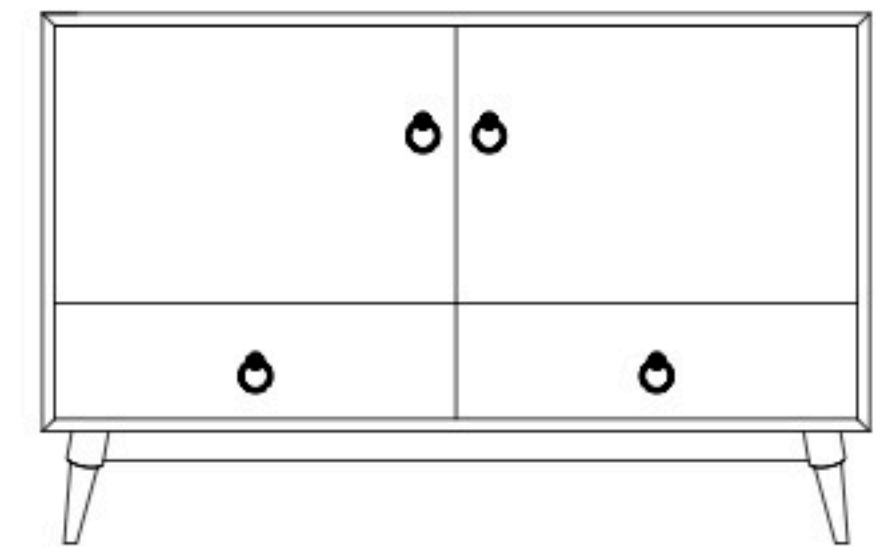

Allentown 50" Entertainment Consoles

AL-4002 Console

Shown in Walnut with #4081 Base Natural and K4318-BN Hardware

AL-4001 Console
50"w 25"h 16 1/2"
w/2 glass doors & 1 adjustable shelf

AL-4002 Console
50"w 30 3/4"h 16 1/2"
w/2 glass doors, 1 adjustable shelf & DVD area

AL-4003 Console
50"w 32"h 16 1/2"
w/2 glass doors & 1 adjustable shelf & 2 drawers

Allentown 60" Entertainment Consoles

AL-4004 Console

Shown in Wormy Maple with #4083 Base FC-50240 Carbon & 264-192 Pulls

AL-4004 Console
60"w 25"h 16 1/2"
w/2 glass doors, 1 slab wood door in center, & 3 adjustable shelves

AL-4005 Console
60"w 25"h 16 1/2"
w/2 glass doors, 2 adjustable shelves & 2 drawers

AL-4006 Console
60"w 30 3/4"h 16 1/2"
w/2 glass doors, 1 slab wood door in center, 3 adjustable Shelves, & DVD area

AL-4009 Console
60"w 32"h 16 1/2"
w/2 glass doors, 2 adjustable shelves, & 4 drawers