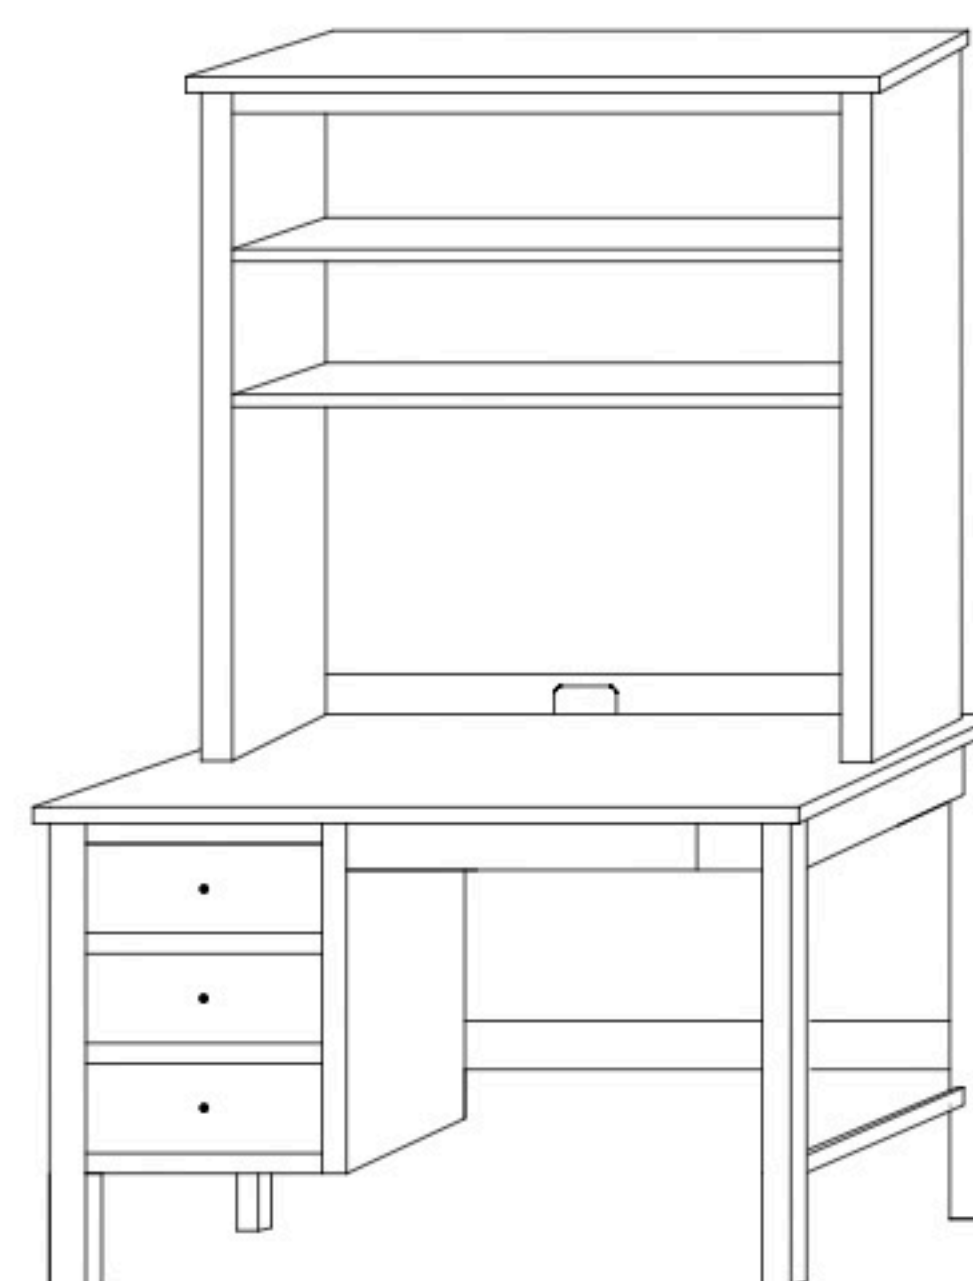

Cabin Creek Miscellaneous

Option:
Mirror on
back of door

CA-552 Chifferobe
44¾"w 62¼"h 21½"d
w/6 drawers, 1 door, 2 adjustable shelves

CA-553 His & Hers
52¾"w 52½"h 21½"d
w/7 drawers, 2 doors, 2 adjustable shelves

CA-562 Armoire
40½"w 78"h 21½"d
w/2 drawers, 2 doors,
2 adjustable shelves, closet rod

CA-559 Mule Chest Top
69¼"w 35"h 21½"d
w/4 doors, 6 adjustable shelves

CA-498 Blanket Chest
42"w 22"h 21½"d

Available
with aromatic
cedar bottom

CA-497 Study Carrel
48"w 42"h 13"d
w/2 adjustable shelves

CA-499 Student Desk
48"w 29½"h 22½"d
w/3 drawers, 1 pencil drawer

Upgrades available on student desk:

Keyboard slideout instead of pencil drawer
File drawer instead of bottom 2 drawers