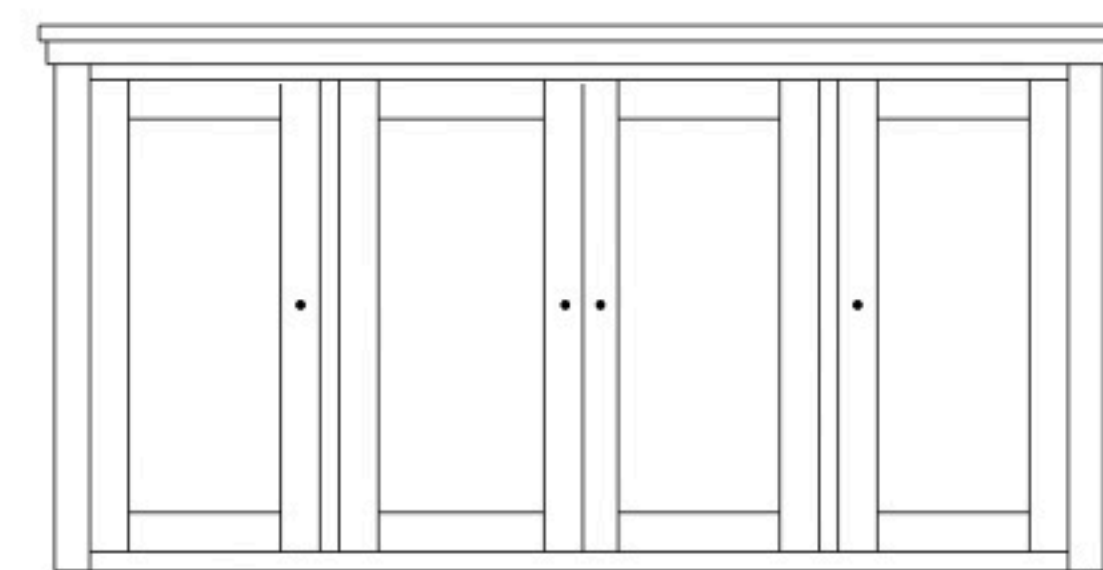

Cabin Creek Miscellaneous

Option:
Mirror on
back of door

CA-552 Chifferobe
44¾"w 62¼"h 21½"d
w/6 drawers, 1 door, 2 adjustable shelves

CA-553 His & Hers
52¾"w 52½"h 21½"d
w/7 drawers, 2 doors, 2 adjustable shelves

CA-562 Armoire
40½"w 78"h 21½"d
w/2 drawers, 2 doors,
2 adjustable shelves, closet rod

CA-559 Mule Chest Top
69¼"w 35"h 21½"d
w/4 doors, 6 adjustable shelves

CA-498 Blanket Chest
42"w 22"h 21½"d

Available
with aromatic
cedar bottom