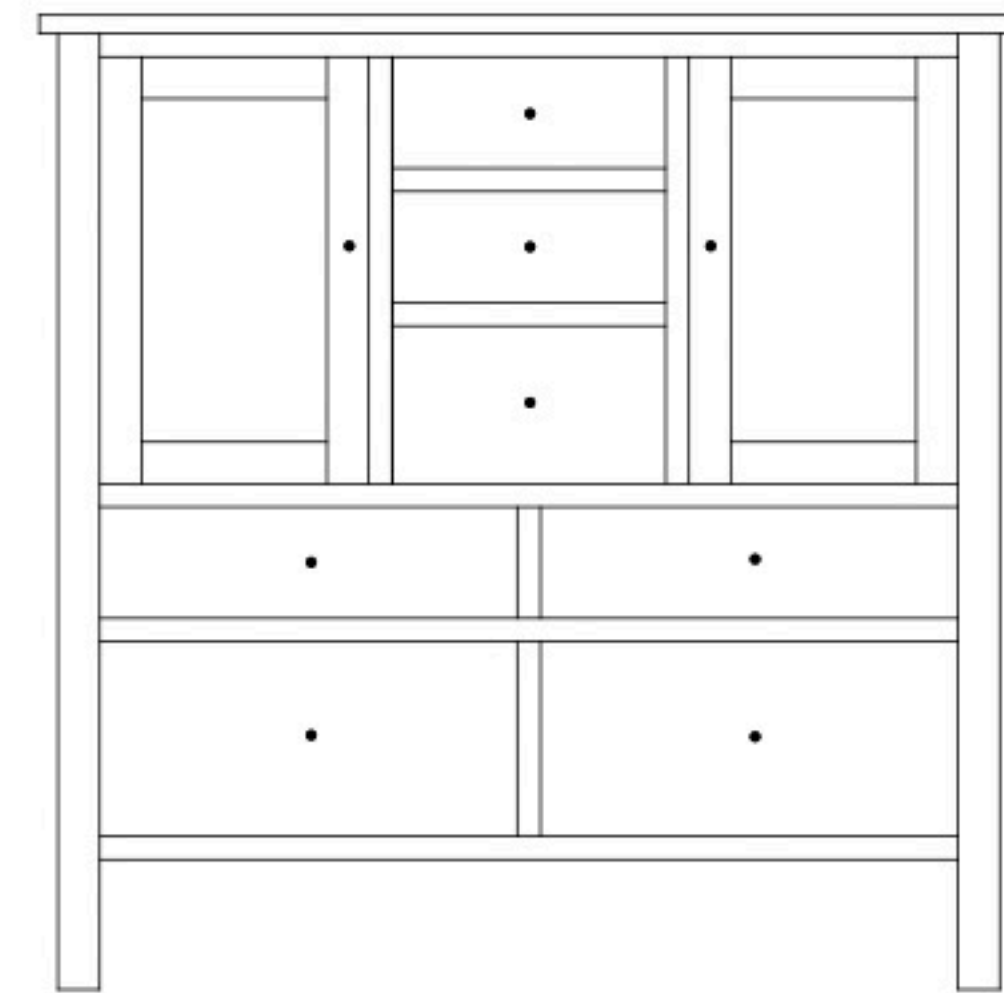

Cabin Creek Miscellaneous

Option:
Mirror on
back of door

CA-552 Chifferobe
44¾"w 62¼"h 21½"d
w/6 drawers, 1 door, 2 adjustable shelves

CA-553 His & Hers
52¾"w 52½"h 21½"d
w/7 drawers, 2 doors, 2 adjustable shelves

CA-562 Armoire
40½"w 78"h 21½"d
w/2 drawers, 2 doors,
2 adjustable shelves, closet rod

CA-559 Mule Chest Top
69¼"w 35"h 21½"d
w/4 doors, 6 adjustable shelves

CA-498 Blanket Chest
42"w 22"h 21½"d

Available
with aromatic
cedar bottom

CA-497 Study Carrel
48"w 42"h 13"d
w/2 adjustable shelves

CA-499 Student Desk
48"w 29½"h 22½"d
w/3 drawers, 1 pencil drawer

Upgrades available on student desk:

Keyboard slideout instead of pencil drawer
File drawer instead of bottom 2 drawers