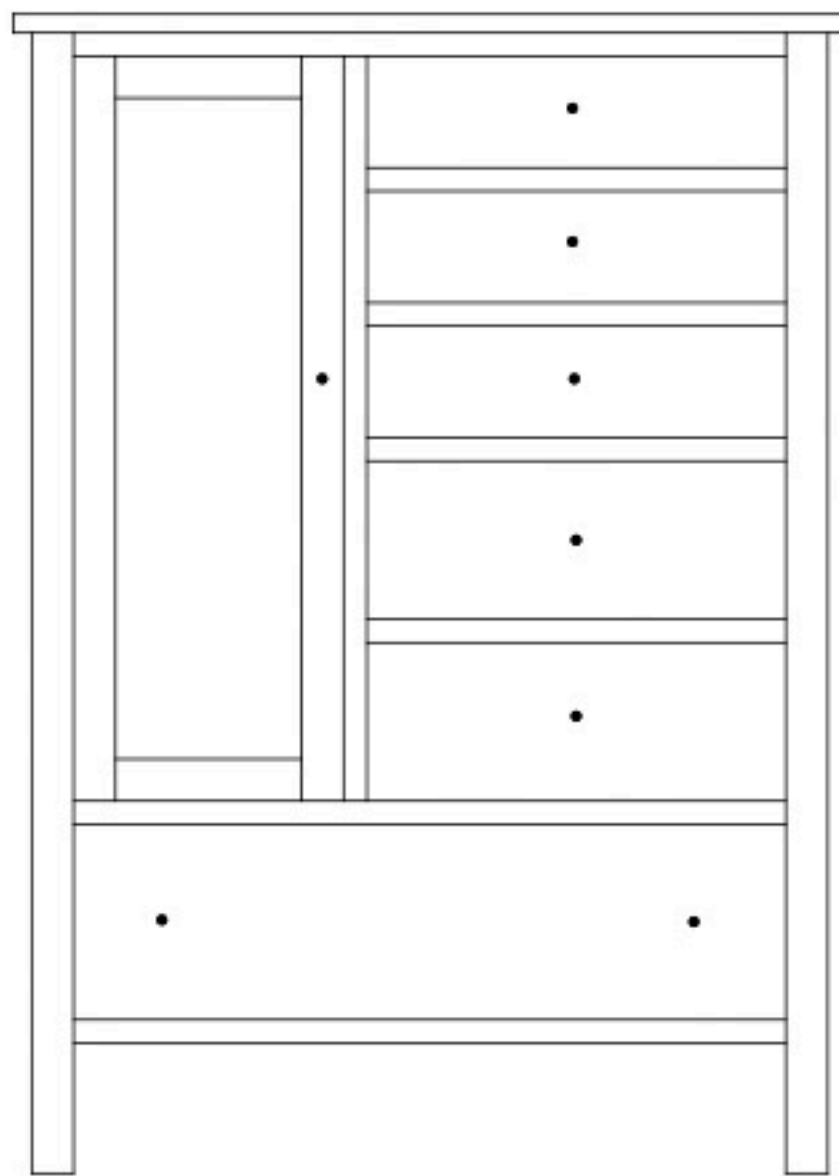

Cabin Creek Miscellaneous

Option:
Mirror on
back of door

CA-552 Chifferobe
44¾"w 62¼"h 21½"d
w/6 drawers, 1 door, 2 adjustable shelves

CA-553 His & Hers
52¾"w 52½"h 21½"d
w/7 drawers, 2 doors, 2 adjustable shelves

CA-562 Armoire
40½"w 78"h 21½"d
w/2 drawers, 2 doors,
2 adjustable shelves, closet rod

CA-559 Mule Chest Top
69¼"w 35"h 21½"d
w/4 doors, 6 adjustable shelves

CA-498 Blanket Chest
42"w 22"h 21½"d

Available
with aromatic
cedar bottom

CA-497 Study Carrel
48"w 42"h 13"d
w/2 adjustable shelves

CA-499 Student Desk
48"w 29½"h 22½"d
w/3 drawers, 1 pencil drawer

Upgrades available on student desk:

Keyboard slideout instead of pencil drawer
File drawer instead of bottom 2 drawers