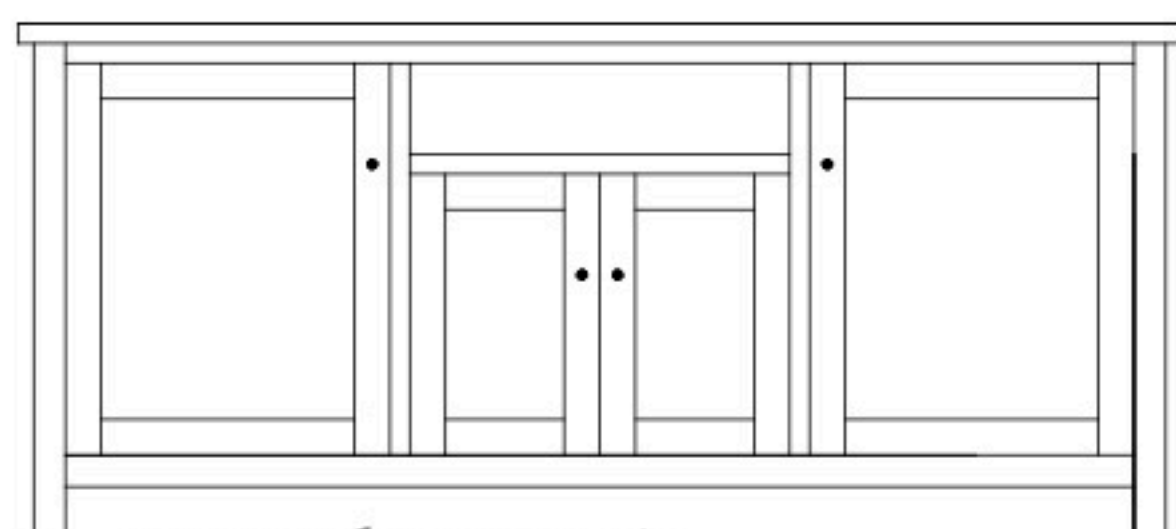

Holton 73" Entertainment Consoles

HN-5862 Console

Shown in **Rustic Hickory** with **OCS-110 Medium Tops Reclaimed Barnwood** with **OCS-117 Asbury**, & **4424-ORB Pulls** on drawers, **4425-ORB Knobs** on doors

HN-5859 Console

73½"w 25¼"h 18"d
w/2 glass doors, 2 wood doors in center,
& 3 adjustable shelves

HN-5860 Console

73½"w 25¼"h 18"d
w/2 glass doors, 2 adjustable shelf,
& 2 drawers

HN-5861 Console

73½"w 32¼"h 18"d
w/2 glass doors, 2 wood doors in center,
3 adjustable shelves, & DVD area

HN-5862 Console

73½"w 32¼"h 18"d
w/2 glass doors, 2 wood doors in center,
3 adjustable shelves, & 1 drawer

HN-5863 Console

73½"w 32¼"h 18"d
w/2 glass doors, 2 adjustable shelves,
2 drawers, & DVD area

HN-5864 Console

73½"w 32¼"h 18"d
w/2 glass doors, 2 adjustable shelves,
& 3 drawers

HN-5865 Console

73½"w 32¼"h 18"d
w/2 glass doors, 2 wood doors in center,
& 3 adjustable shelves