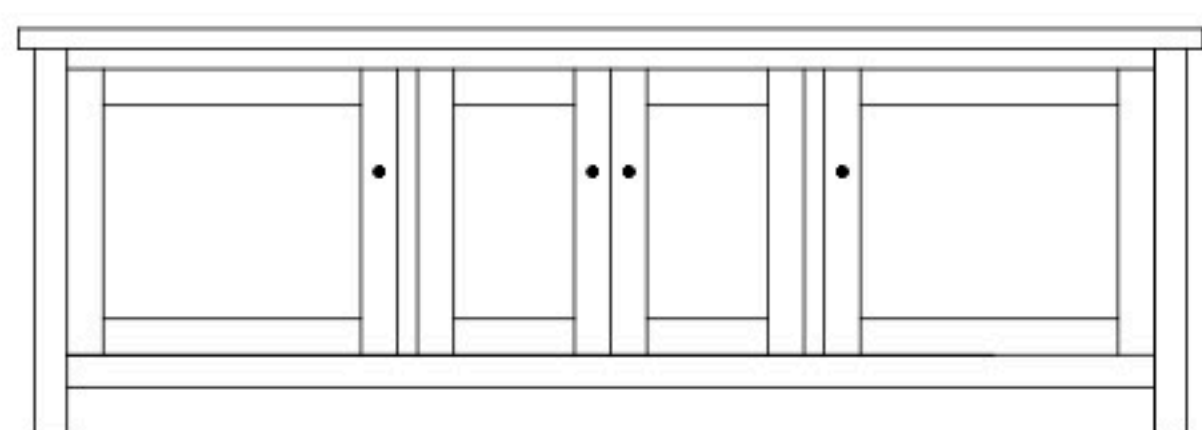

Holton 73" Entertainment Consoles

HN-5862 Console

Shown in **Rustic Hickory** with **OCS-110 Medium Tops Reclaimed Barnwood** with **OCS-117 Asbury**, & **4424-ORB Pulls** on drawers, **4425-ORB Knobs** on doors

HN-5859 Console

73½"w 25¼"h 18"d
w/2 glass doors, 2 wood doors in center,
& 3 adjustable shelves

HN-5860 Console

73½"w 25¼"h 18"d
w/2 glass doors, 2 adjustable shelf,
& 2 drawers

HN-5861 Console

73½"w 32¼"h 18"d
w/2 glass doors, 2 wood doors in center,
3 adjustable shelves, & DVD area

HN-5862 Console

73½"w 32¼"h 18"d
w/2 glass doors, 2 wood doors in center,
3 adjustable shelves, & 1 drawer

HN-5863 Console

73½"w 32¼"h 18"d
w/2 glass doors, 2 adjustable shelves,
2 drawers, & DVD area

HN-5864 Console

73½"w 32¼"h 18"d
w/2 glass doors, 2 adjustable shelves,
& 3 drawers

HN-5865 Console

73½"w 32¼"h 18"d
w/2 glass doors, 2 wood doors in center,
& 3 adjustable shelves