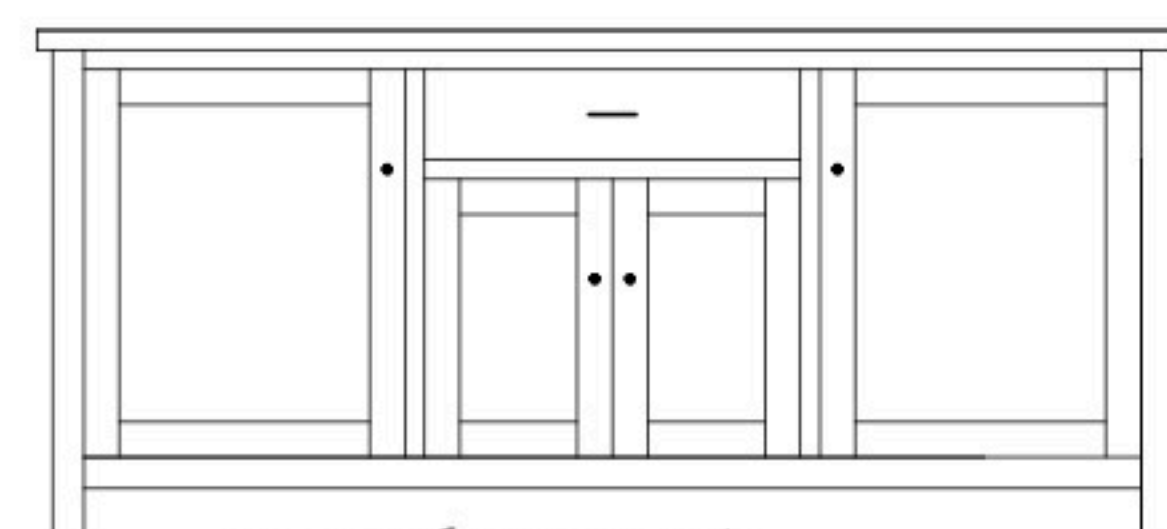

HN-5859 Console

73½"w 25¼"h 18"d
w/2 glass doors, 2 wood doors in center,
& 3 adjustable shelves

HN-5860 Console

73½"w 25¼"h 18"d
w/2 glass doors, 2 adjustable shelf,
& 2 drawers

HN-5861 Console

73½"w 32¼"h 18"d
w/2 glass doors, 2 wood doors in center,
3 adjustable shelves, & DVD area

HN-5862 Console

73½"w 32¼"h 18"d
w/2 glass doors, 2 wood doors in center,
3 adjustable shelves, & 1 drawer

HN-5863 Console

73½"w 32¼"h 18"d
w/2 glass doors, 2 adjustable shelves,
2 drawers, & DVD area

HN-5864 Console

73½"w 32¼"h 18"d
w/2 glass doors, 2 adjustable shelves,
& 3 drawers

HN-5865 Console

73½"w 32¼"h 18"d
w/2 glass doors, 2 wood doors in center,
& 3 adjustable shelves