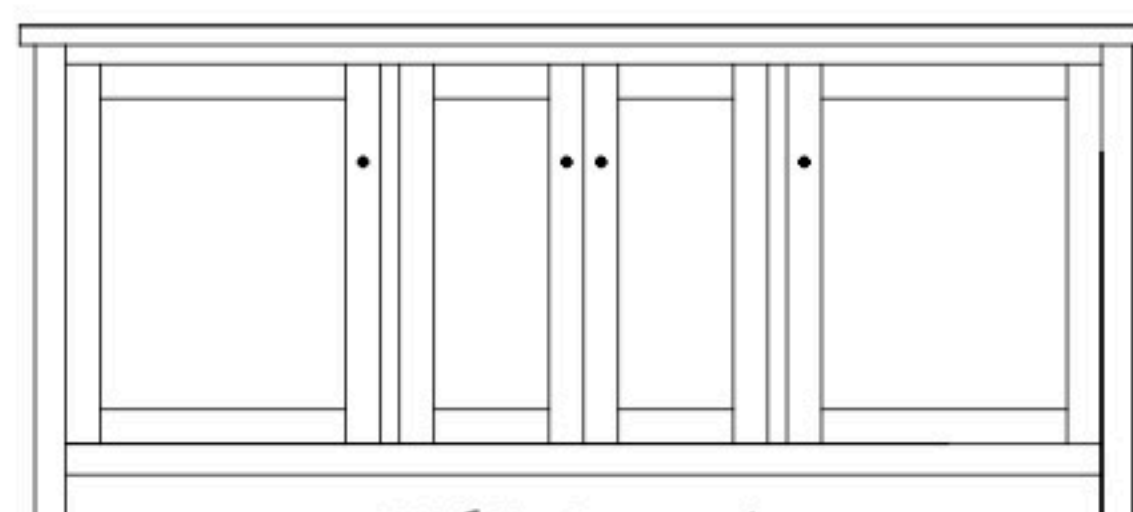

HN-5859 Console

73½"w 25¼"h 18"d
w/2 glass doors, 2 wood doors in center,
& 3 adjustable shelves

HN-5860 Console

73½"w 25¼"h 18"d
w/2 glass doors, 2 adjustable shelf,
& 2 drawers

HN-5861 Console

73½"w 32¼"h 18"d
w/2 glass doors, 2 wood doors in center,
3 adjustable shelves, & DVD area

HN-5862 Console

73½"w 32¼"h 18"d
w/2 glass doors, 2 wood doors in center,
3 adjustable shelves, & 1 drawer

HN-5863 Console

73½"w 32¼"h 18"d
w/2 glass doors, 2 adjustable shelves,
2 drawers, & DVD area

HN-5864 Console

73½"w 32¼"h 18"d
w/2 glass doors, 2 adjustable shelves,
& 3 drawers

HN-5865 Console

73½"w 32¼"h 18"d
w/2 glass doors, 2 wood doors in center,
& 3 adjustable shelves