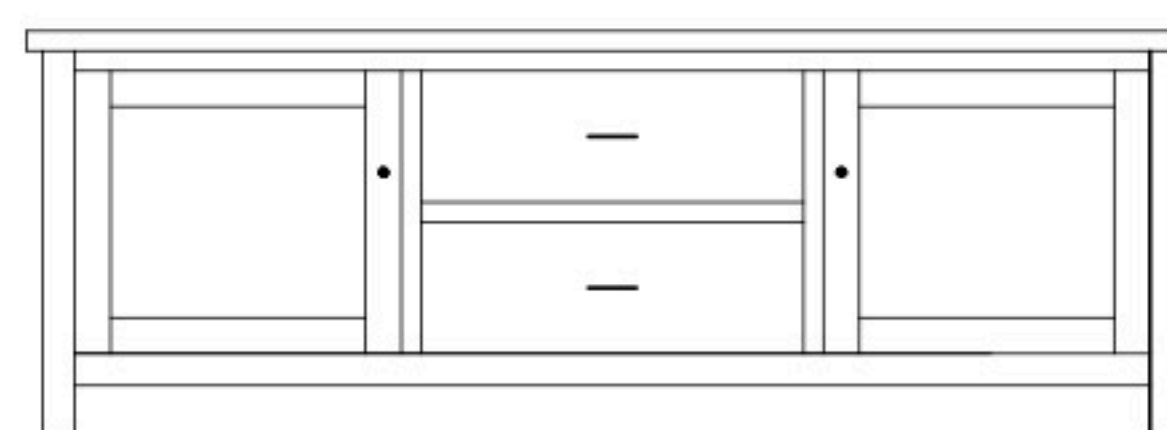

Holton 73" Entertainment Consoles

HN-5862 Console

Shown in **Rustic Hickory** with **OCS-110 Medium Tops Reclaimed Barnwood** with **OCS-117 Asbury**, & **4424-ORB Pulls** on drawers, **4425-ORB Knobs** on doors

HN-5859 Console

73½"w 25¼"h 18"d
w/2 glass doors, 2 wood doors in center,
& 3 adjustable shelves

HN-5860 Console

73½"w 25¼"h 18"d
w/2 glass doors, 2 adjustable shelf,
& 2 drawers

HN-5861 Console

73½"w 32¼"h 18"d
w/2 glass doors, 2 wood doors in center,
3 adjustable shelves, & DVD area

HN-5862 Console

73½"w 32¼"h 18"d
w/2 glass doors, 2 wood doors in center,
3 adjustable shelves, & 1 drawer

HN-5863 Console

73½"w 32¼"h 18"d
w/2 glass doors, 2 adjustable shelves,
2 drawers, & DVD area

HN-5864 Console

73½"w 32¼"h 18"d
w/2 glass doors, 2 adjustable shelves,
& 3 drawers

HN-5865 Console

73½"w 32¼"h 18"d
w/2 glass doors, 2 wood doors in center,
& 3 adjustable shelves