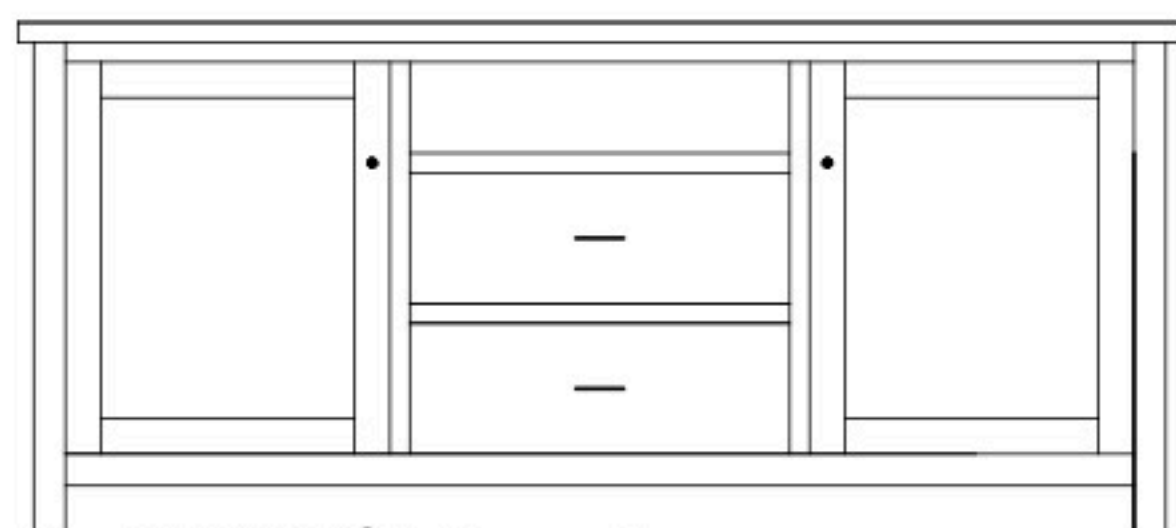

HN-5859 Console

73½"w 25¼"h 18"d
w/2 glass doors, 2 wood doors in center,
& 3 adjustable shelves

HN-5860 Console

73½"w 25¼"h 18"d
w/2 glass doors, 2 adjustable shelf,
& 2 drawers

HN-5861 Console

73½"w 32¼"h 18"d
w/2 glass doors, 2 wood doors in center,
3 adjustable shelves, & DVD area

HN-5862 Console

73½"w 32¼"h 18"d
w/2 glass doors, 2 wood doors in center,
3 adjustable shelves, & 1 drawer

HN-5863 Console

73½"w 32¼"h 18"d
w/2 glass doors, 2 adjustable shelves,
2 drawers, & DVD area

HN-5864 Console

73½"w 32¼"h 18"d
w/2 glass doors, 2 adjustable shelves,
& 3 drawers

HN-5865 Console

73½"w 32¼"h 18"d
w/2 glass doors, 2 wood doors in center,
& 3 adjustable shelves