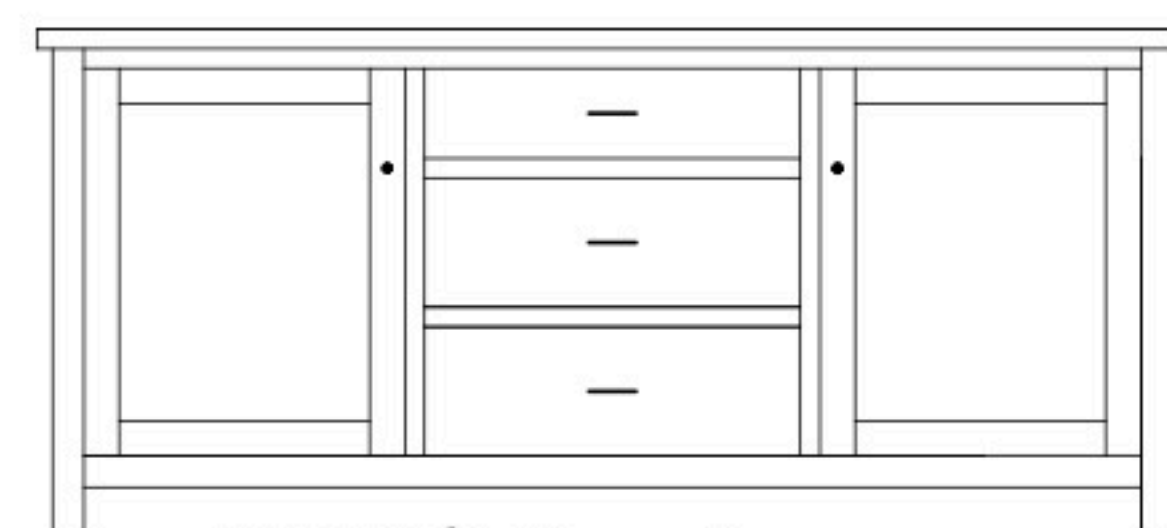

HN-5859 Console

73½"w 25¼"h 18"d
w/2 glass doors, 2 wood doors in center,
& 3 adjustable shelves

HN-5860 Console

73½"w 25¼"h 18"d
w/2 glass doors, 2 adjustable shelf,
& 2 drawers

HN-5861 Console

73½"w 32¼"h 18"d
w/2 glass doors, 2 wood doors in center,
3 adjustable shelves, & DVD area

HN-5862 Console

73½"w 32¼"h 18"d
w/2 glass doors, 2 wood doors in center,
3 adjustable shelves, & 1 drawer

HN-5863 Console

73½"w 32¼"h 18"d
w/2 glass doors, 2 adjustable shelves,
2 drawers, & DVD area

HN-5864 Console

73½"w 32¼"h 18"d
w/2 glass doors, 2 adjustable shelves,
& 3 drawers

HN-5865 Console

73½"w 32¼"h 18"d
w/2 glass doors, 2 wood doors in center,
& 3 adjustable shelves