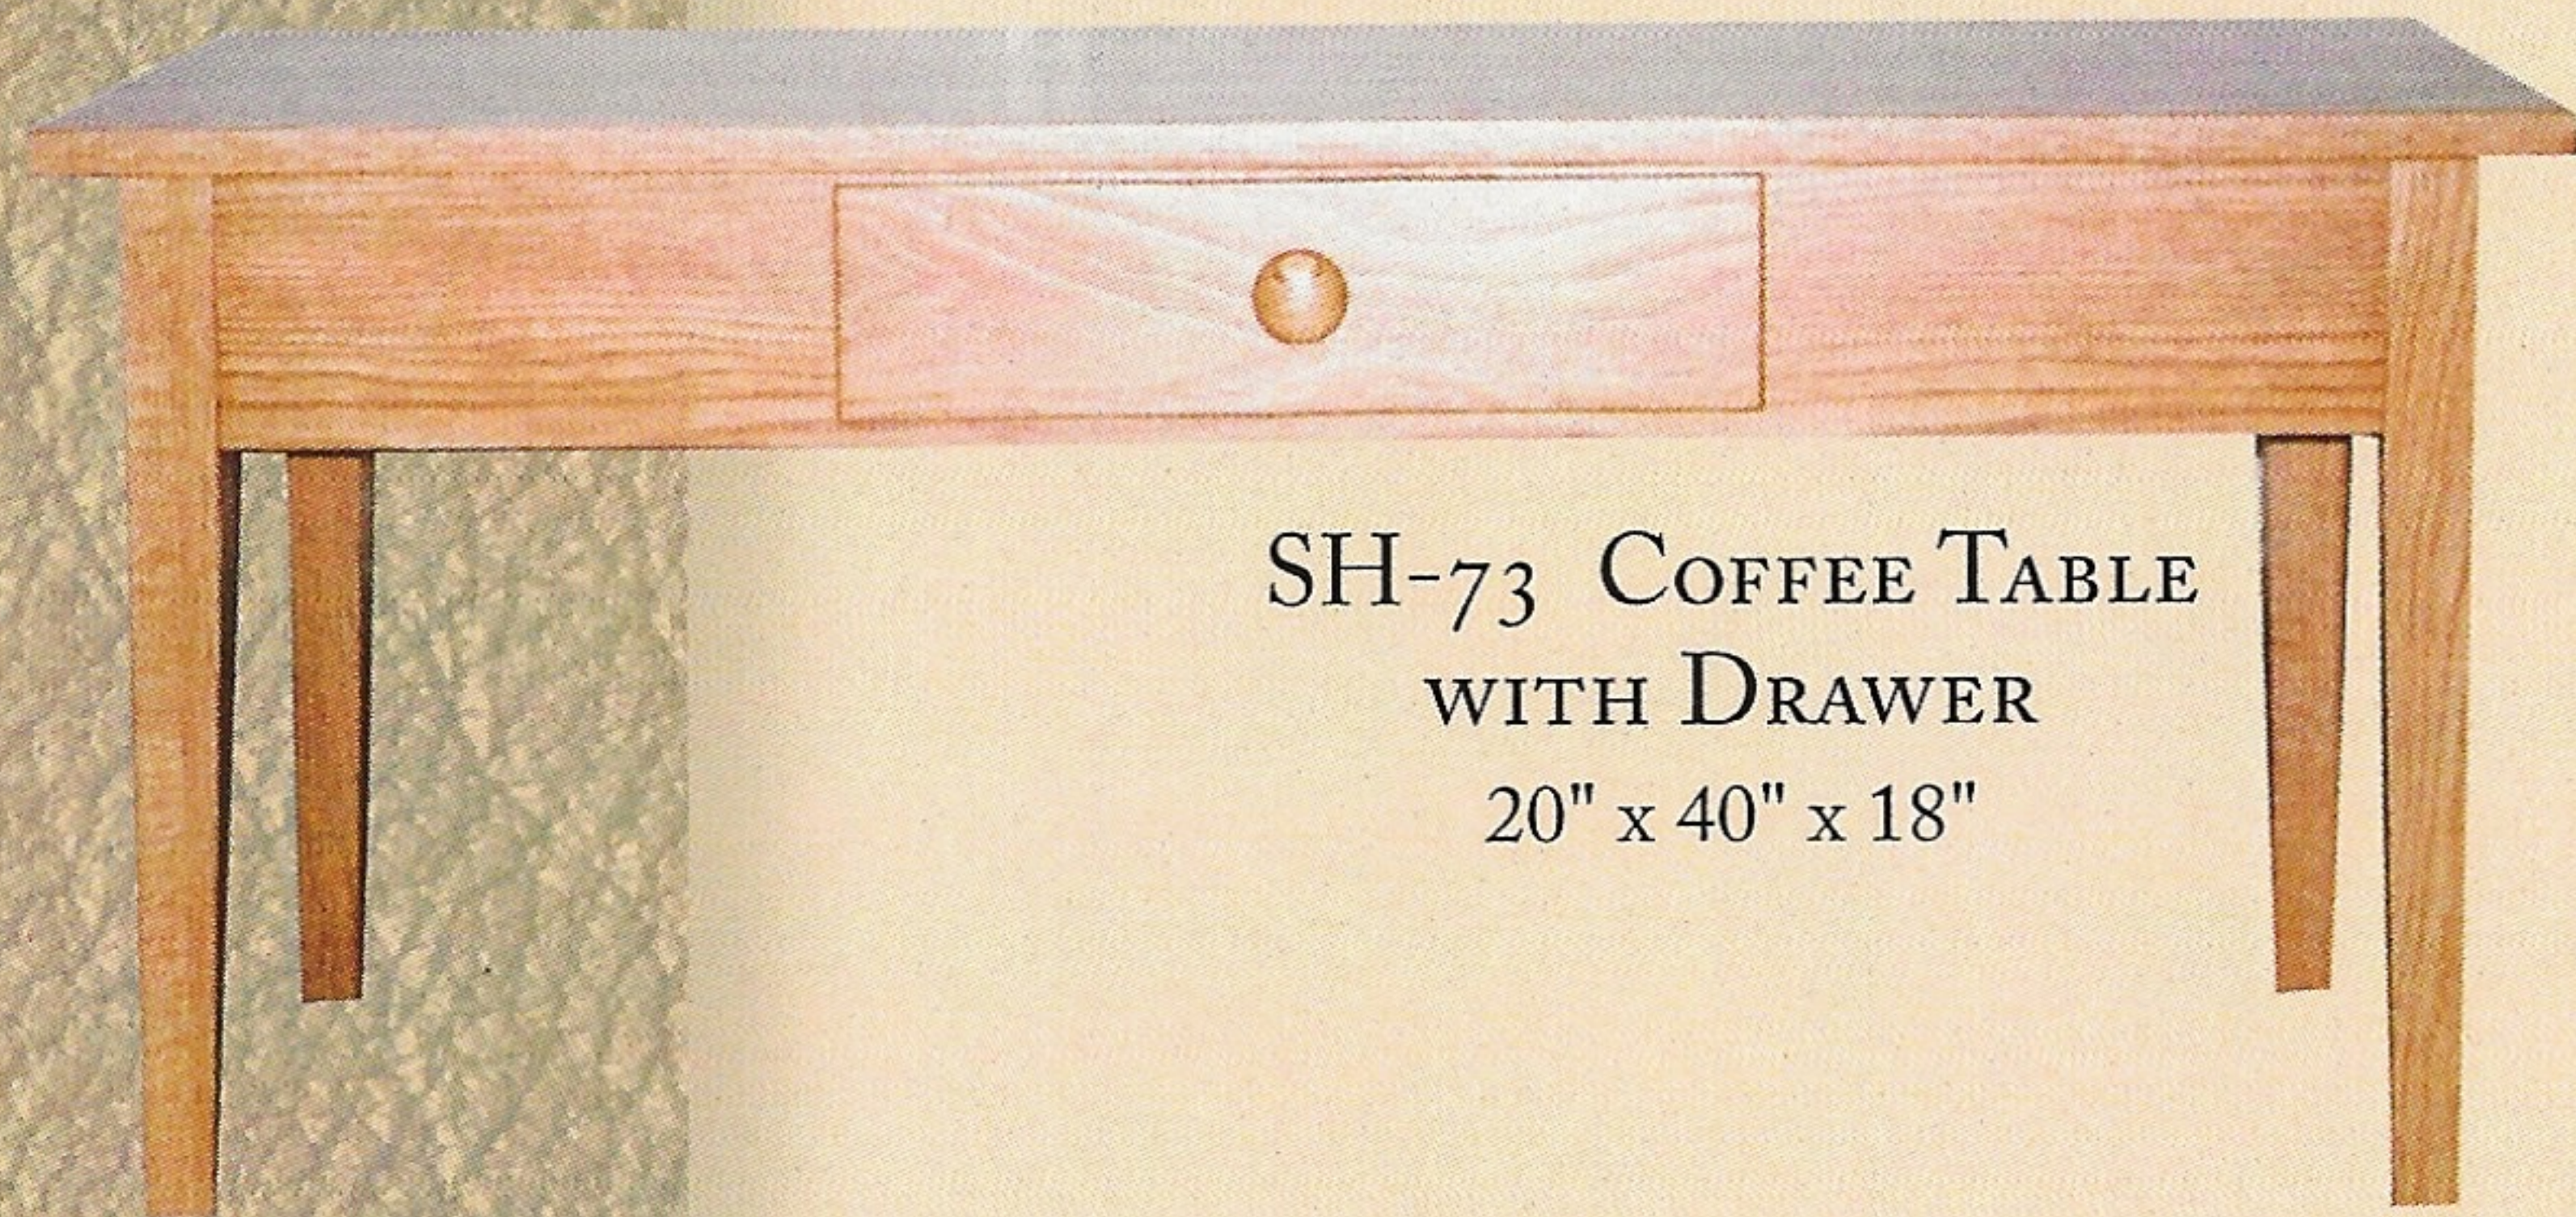

SHAKER

SH-76 STACKING TABLES

15" x 23" x 24"

13" x 17" x 23"

11" x 11" x 22"

SHAKER ITEMS ALSO AVAILABLE:

Not Pictured

SH70 - Small Hall Table w/ Drawer
15" x 30" x 28"

SH71 - Writing Table w/ Drawer
20½" x 46" x 30"

SH72 - Sofa Table w/ 2 Drawers
14" x 48" x 30"

SH75 - Small End Table
18" x 18" x 23"

SH-74 END TABLE WITH DRAWER

20" x 26" x 23"

SH-73 COFFEE TABLE
WITH DRAWER

20" x 40" x 18"

SHAKER WEDGE TABLE

SH-38 10" Front x 18" Back x 22" D x 24" H

SH-39 12" Front x 20" Back x 22" D x 24" H