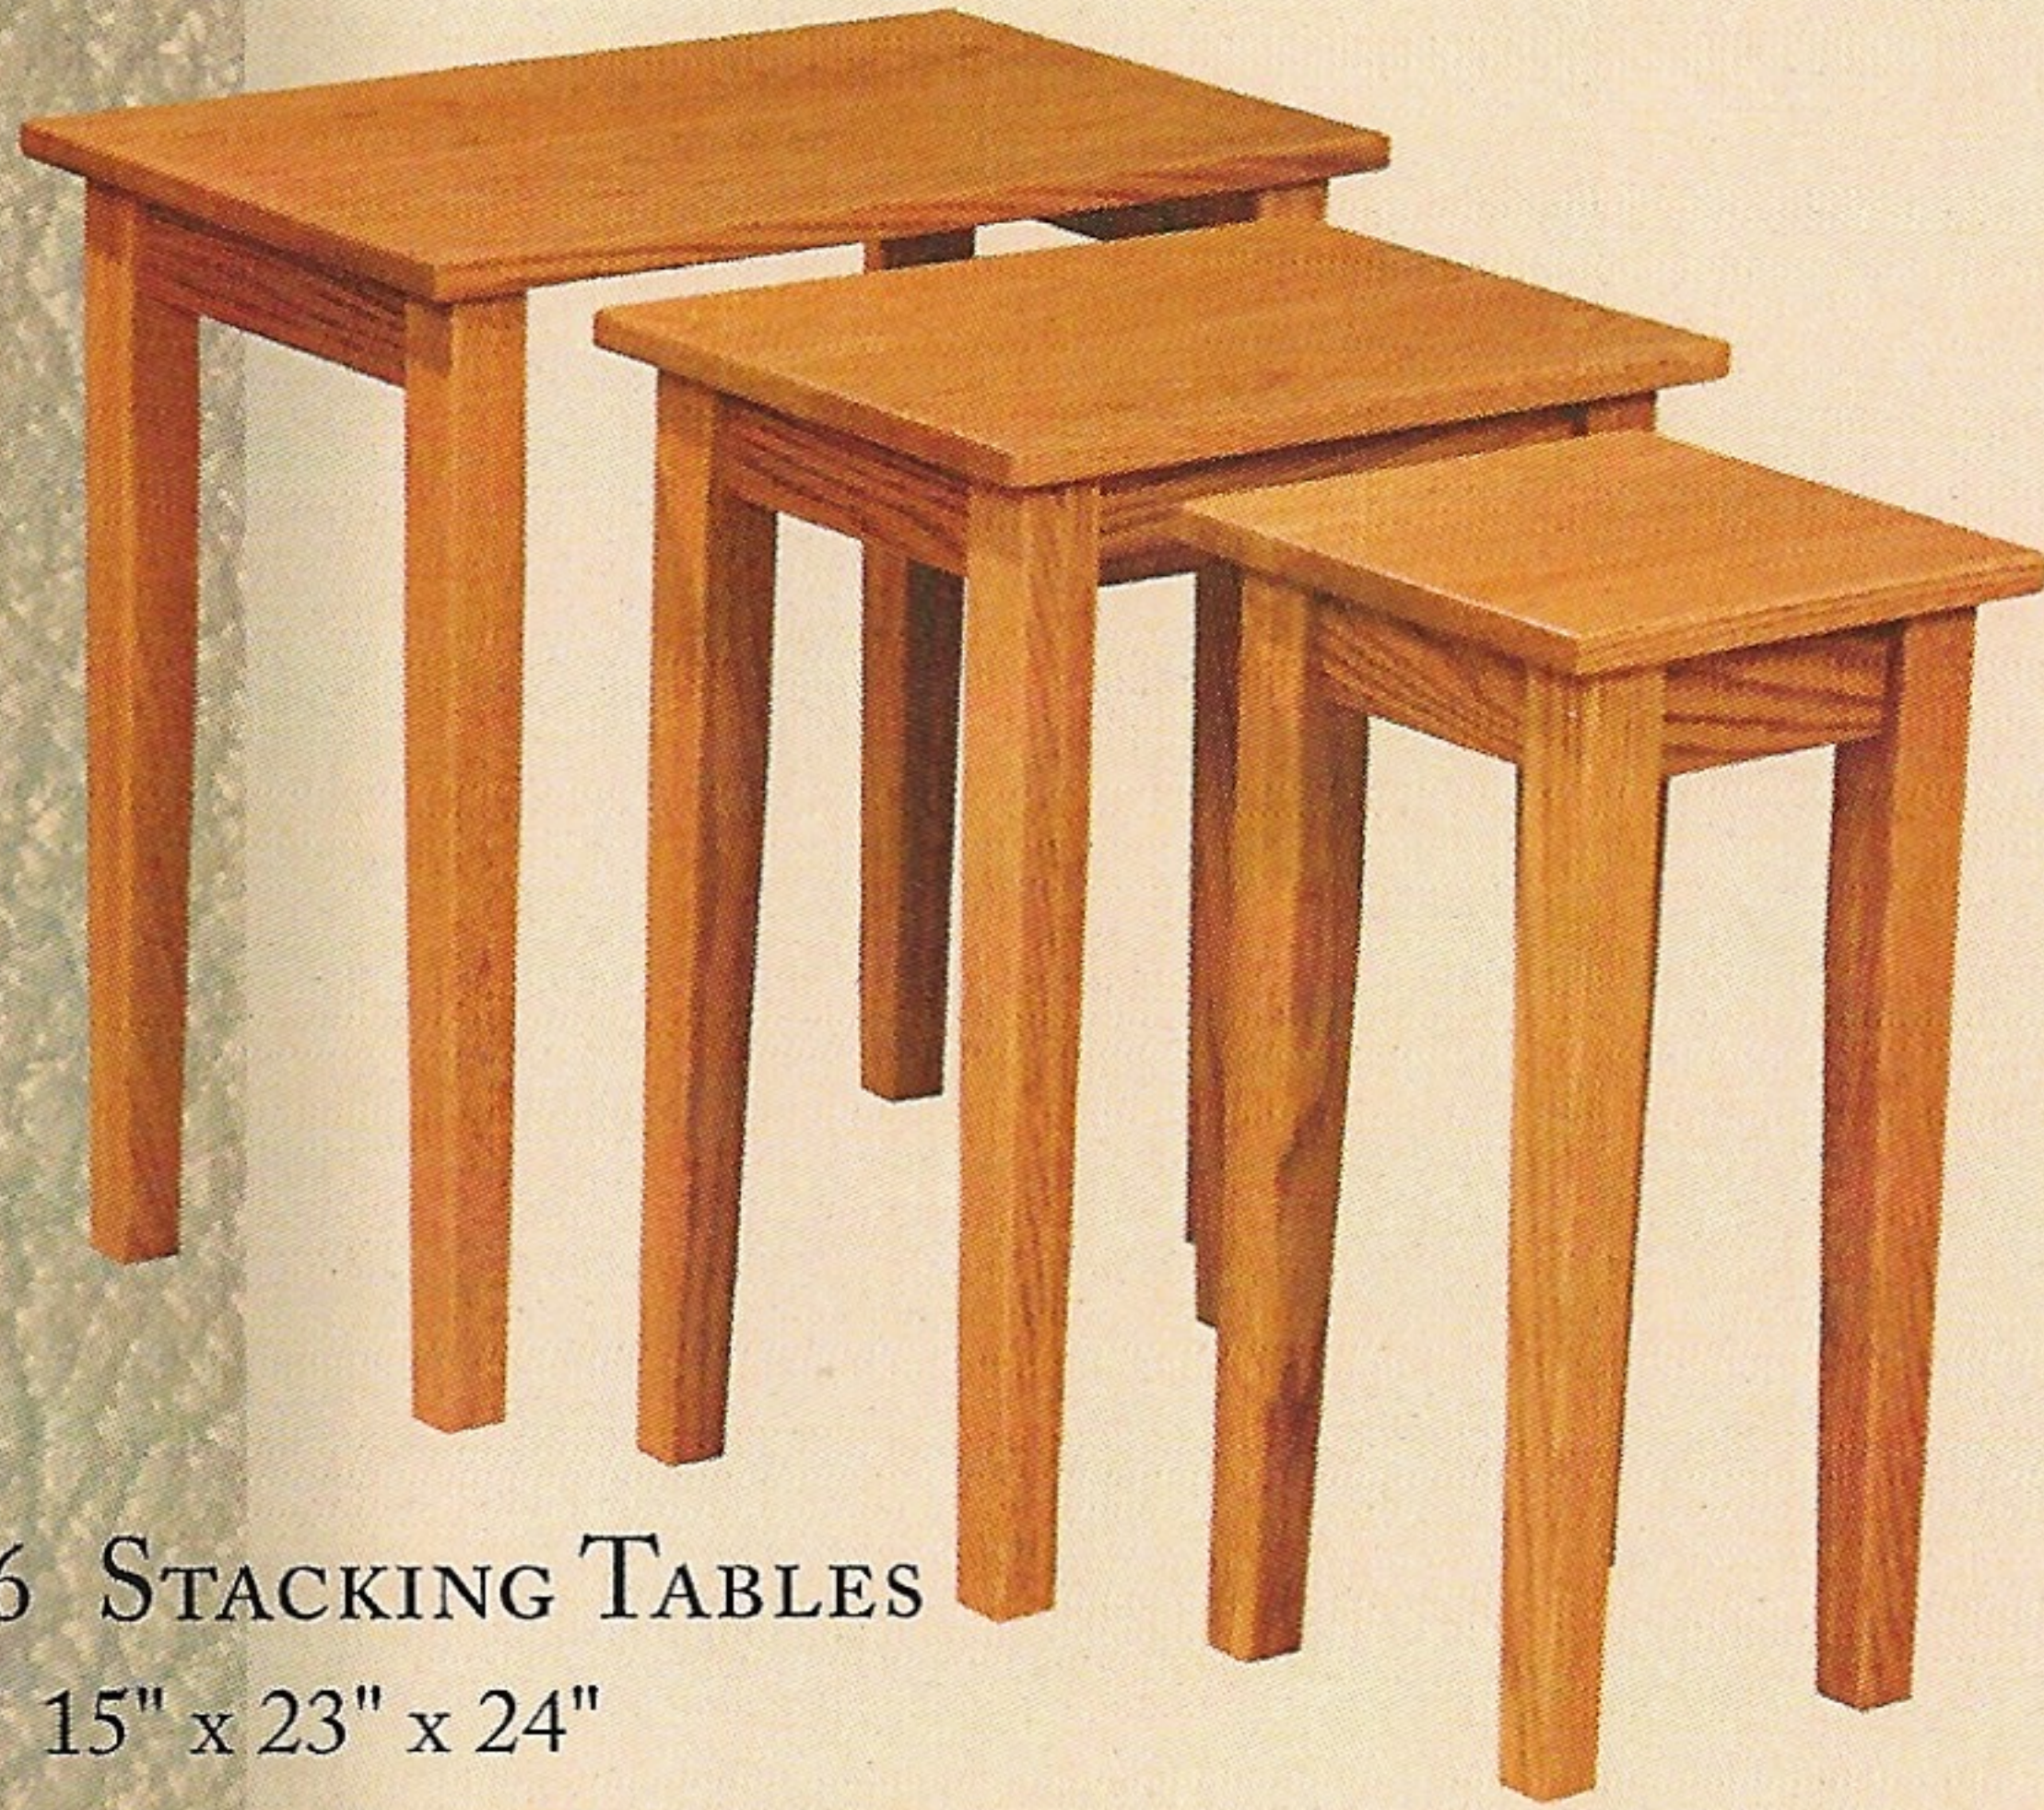

SHAKER

SH-76 STACKING TABLES

15" x 23" x 24"

13" x 17" x 23"

11" x 11" x 22"

SHAKER ITEMS ALSO AVAILABLE:

Not Pictured

SH70 - Small Hall Table w/ Drawer
15" x 30" x 28"

SH71 - Writing Table w/ Drawer
20½" x 46" x 30"

SH72 - Sofa Table w/ 2 Drawers
14" x 48" x 30"

SH75 - Small End Table
18" x 18" x 23"

SH-74 END TABLE WITH DRAWER

20" x 26" x 23"

SH-73 COFFEE TABLE
WITH DRAWER

20" x 40" x 18"

SHAKER WEDGE TABLE

SH-38 10" Front x 18" Back x 22" D x 24" H

SH-39 12" Front x 20" Back x 22" D x 24" H