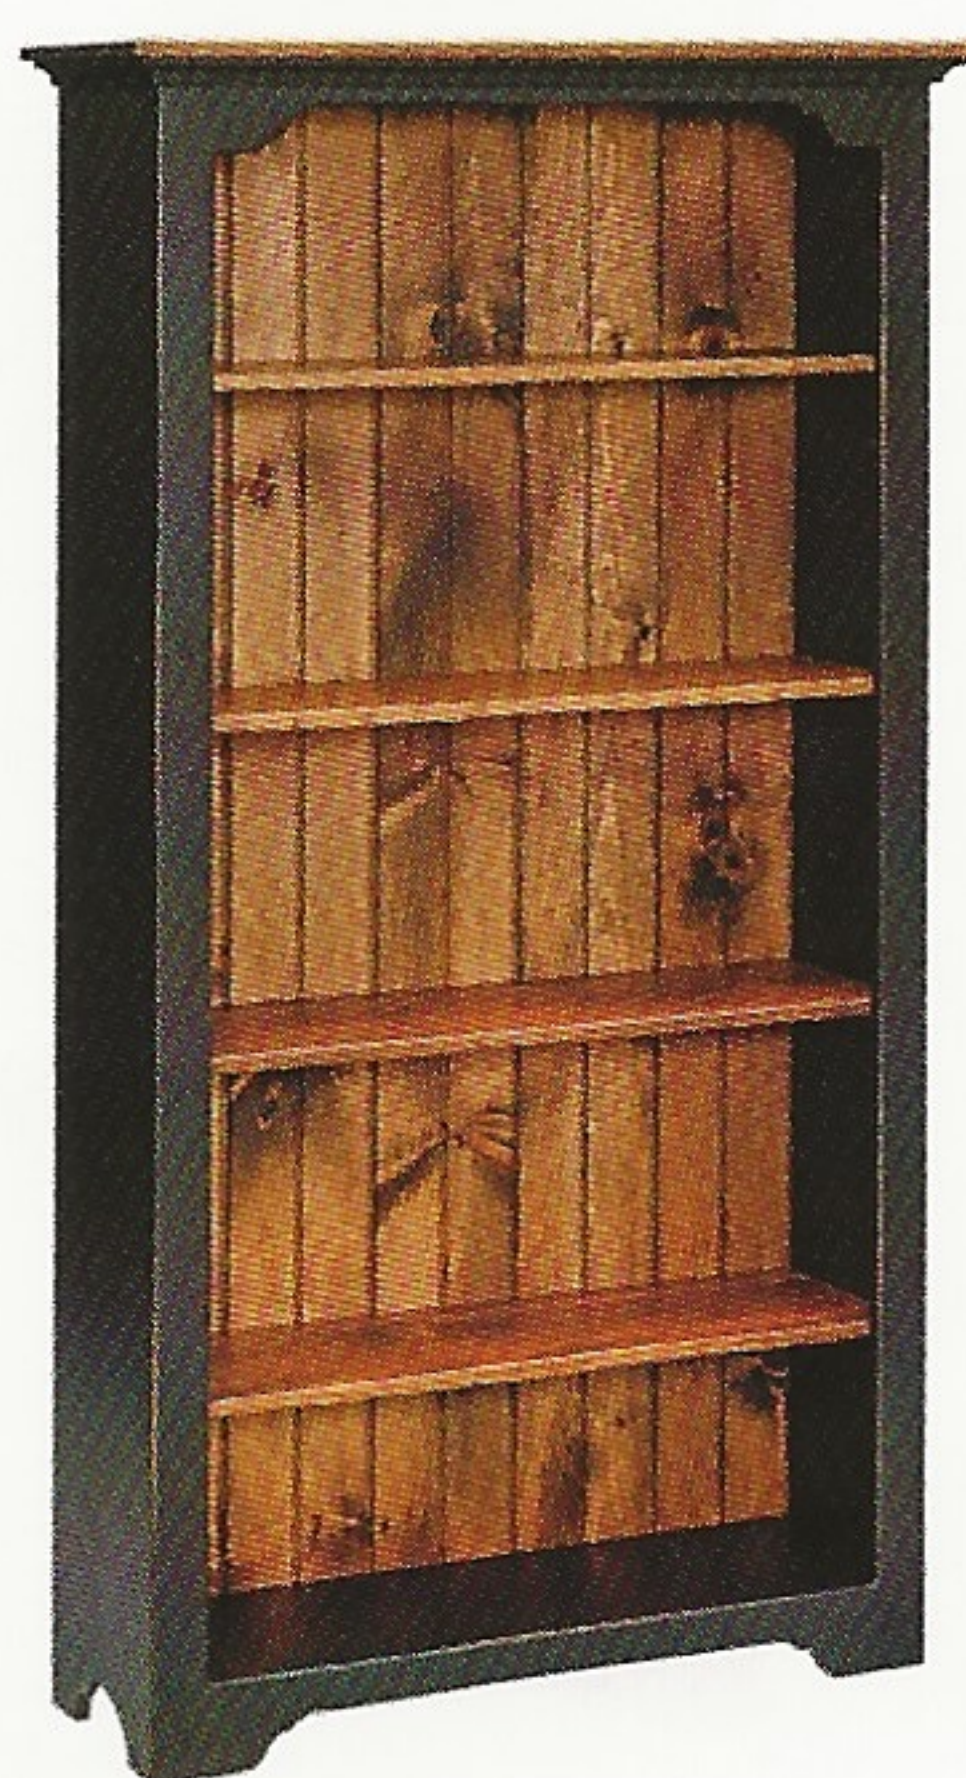

J23/ Small Bookcase
Kona
31" w x 14" d x 44" h

J122/ Medium Bookcase with Solid Doors
Harvest Pine
35 1/2" w x 14" d x 57 1/2" h

J22 / Medium Bookcase with Glass
Black/Special Walnut
35 1/2" w x 14" d x 57 1/2" h

J19/ Large Bookcase with Doors
Antique Slate with Kona
39 1/2" w x 14" d x 72" h

J118/ Large Bookcase
Black Antique Slate
39 1/2" w x 14" d x 72" h

J192 / Large Bookcase with Solid Doors
Special Walnut
39 1/2" w x 14" d x 72" h

J92 / Large Bookcase with Glass
Cherry
39 1/2" w x 14" d x 72" h

J18/ Large Bookcase
Black / Special Walnut
39 1/2" w x 14" d x 72" h

J119 / Large Bookcase with Door
White / Michael's Cherry
39 1/2" w x 14" d x 72" h