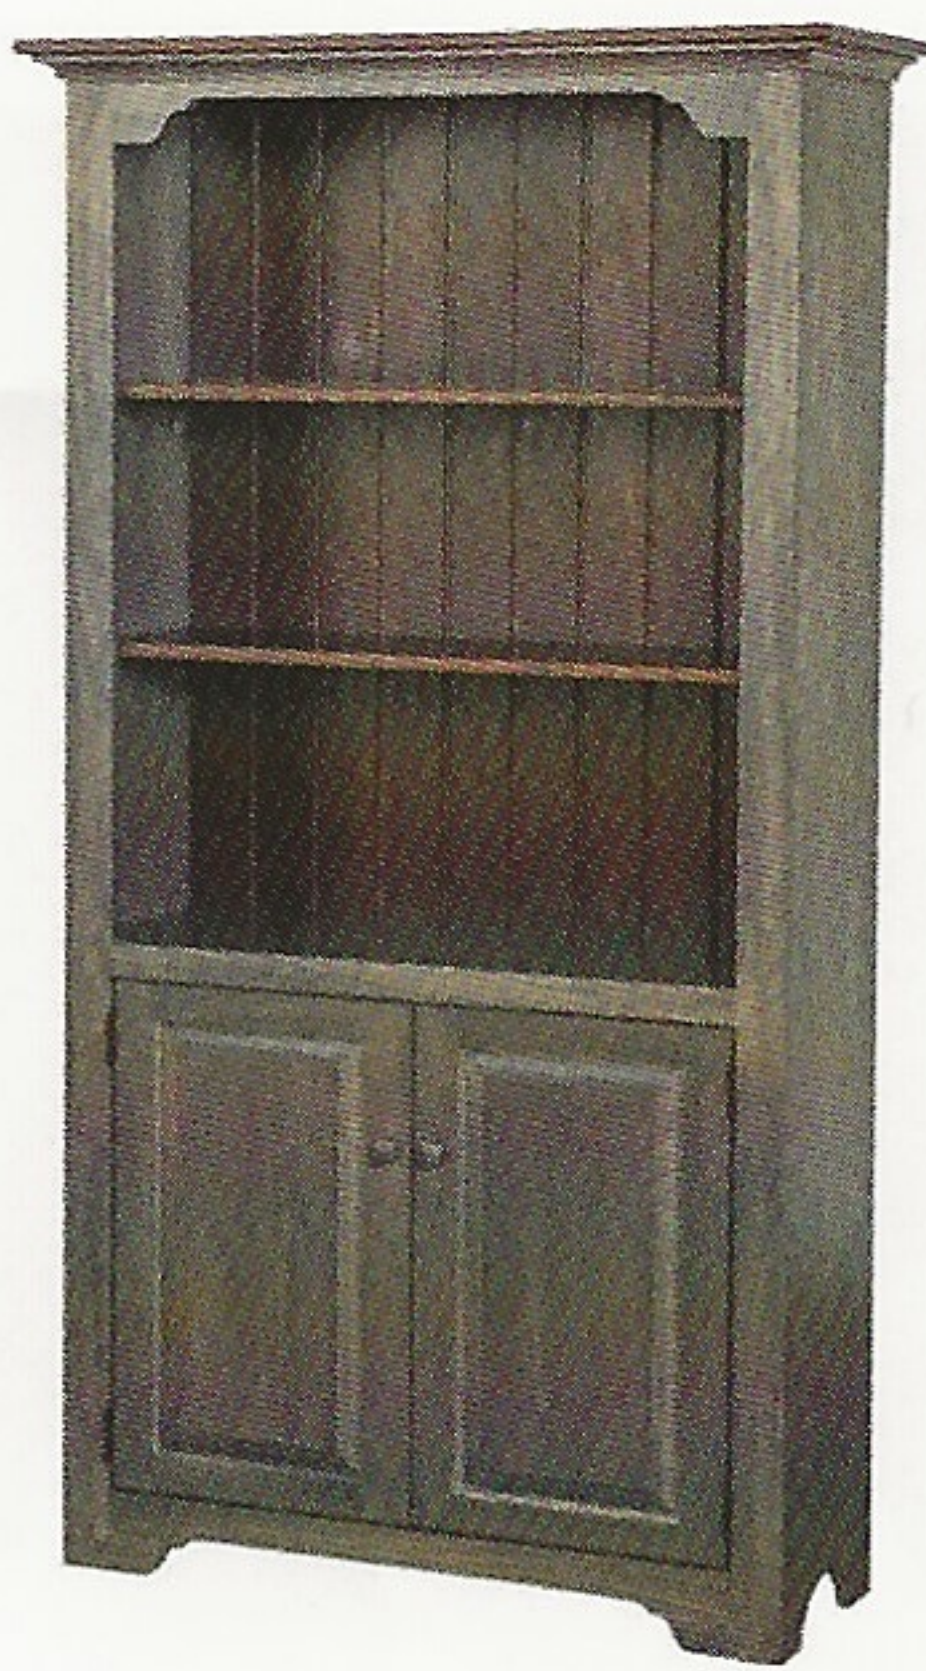

J23/ Small Bookcase
Kona
31" w x 14" d x 44" h

J122/ Medium Bookcase with Solid Doors
Harvest Pine
35 1/2" w x 14" d x 57 1/2" h

J22 / Medium Bookcase with Glass
Black/Special Walnut
35 1/2" w x 14" d x 57 1/2" h

J19/ Large Bookcase with Doors
Antique Slate with Kona
39 1/2" w x 14" d x 72" h

J118/ Large Bookcase
Black Antique Slate
39 1/2" w x 14" d x 72" h

J192 / Large Bookcase with Solid Doors
Special Walnut
39 1/2" w x 14" d x 72" h

J92 / Large Bookcase with Glass
Cherry
39 1/2" w x 14" d x 72" h

J18/ Large Bookcase
Black / Special Walnut
39 1/2" w x 14" d x 72" h

J119 / Large Bookcase with Door
White / Michael's Cherry
39 1/2" w x 14" d x 72" h