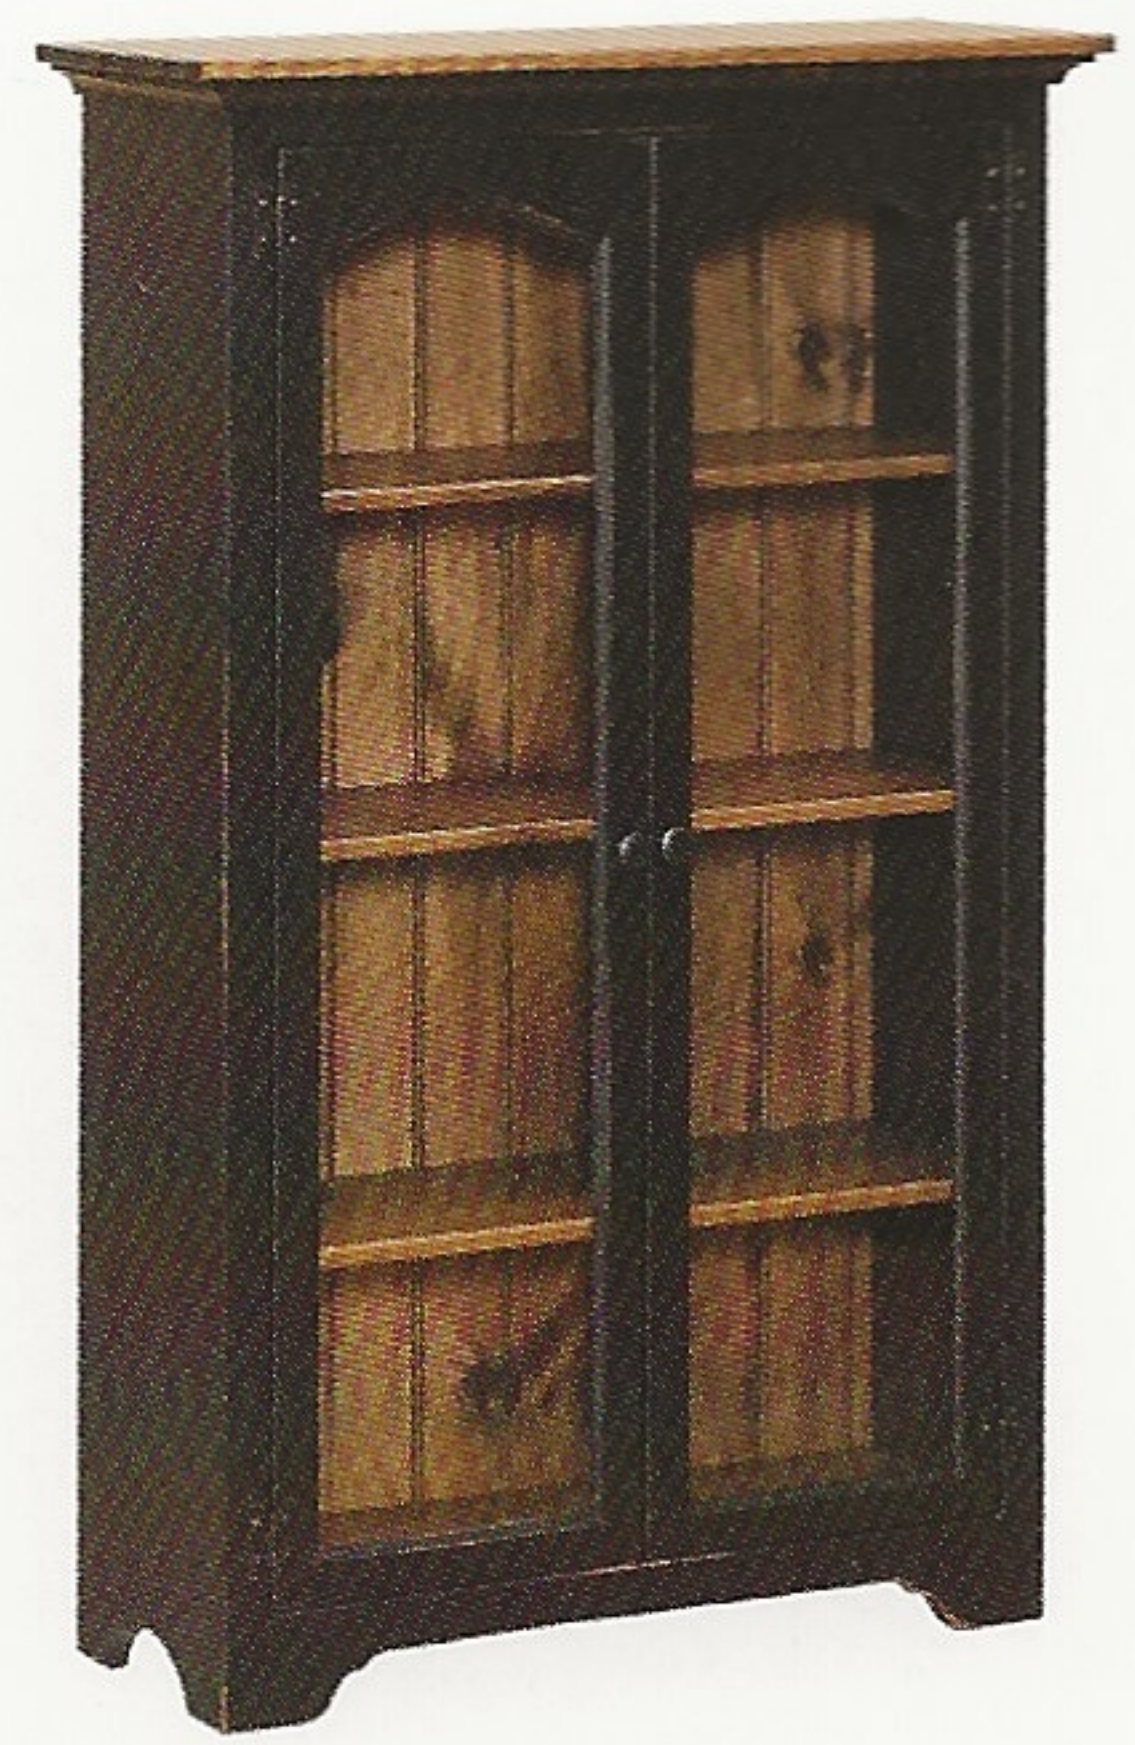

J23/ Small Bookcase
Kona
31" w x 14" d x 44" h

J122/ Medium Bookcase with Solid Doors
Harvest Pine
35 1/2" w x 14" d x 57 1/2" h

J22 / Medium Bookcase with Glass
Black/Special Walnut
35 1/2" w x 14" d x 57 1/2" h

J19/ Large Bookcase with Doors
Antique Slate with Kona
39 1/2" w x 14" d x 72" h

J118/ Large Bookcase
Black Antique Slate
39 1/2" w x 14" d x 72" h

J192 / Large Bookcase with Solid Doors
Special Walnut
39 1/2" w x 14" d x 72" h

J92 / Large Bookcase with Glass
Cherry
39 1/2" w x 14" d x 72" h

J18/ Large Bookcase
Black / Special Walnut
39 1/2" w x 14" d x 72" h

J119 / Large Bookcase with Door
White / Michael's Cherry
39 1/2" w x 14" d x 72" h