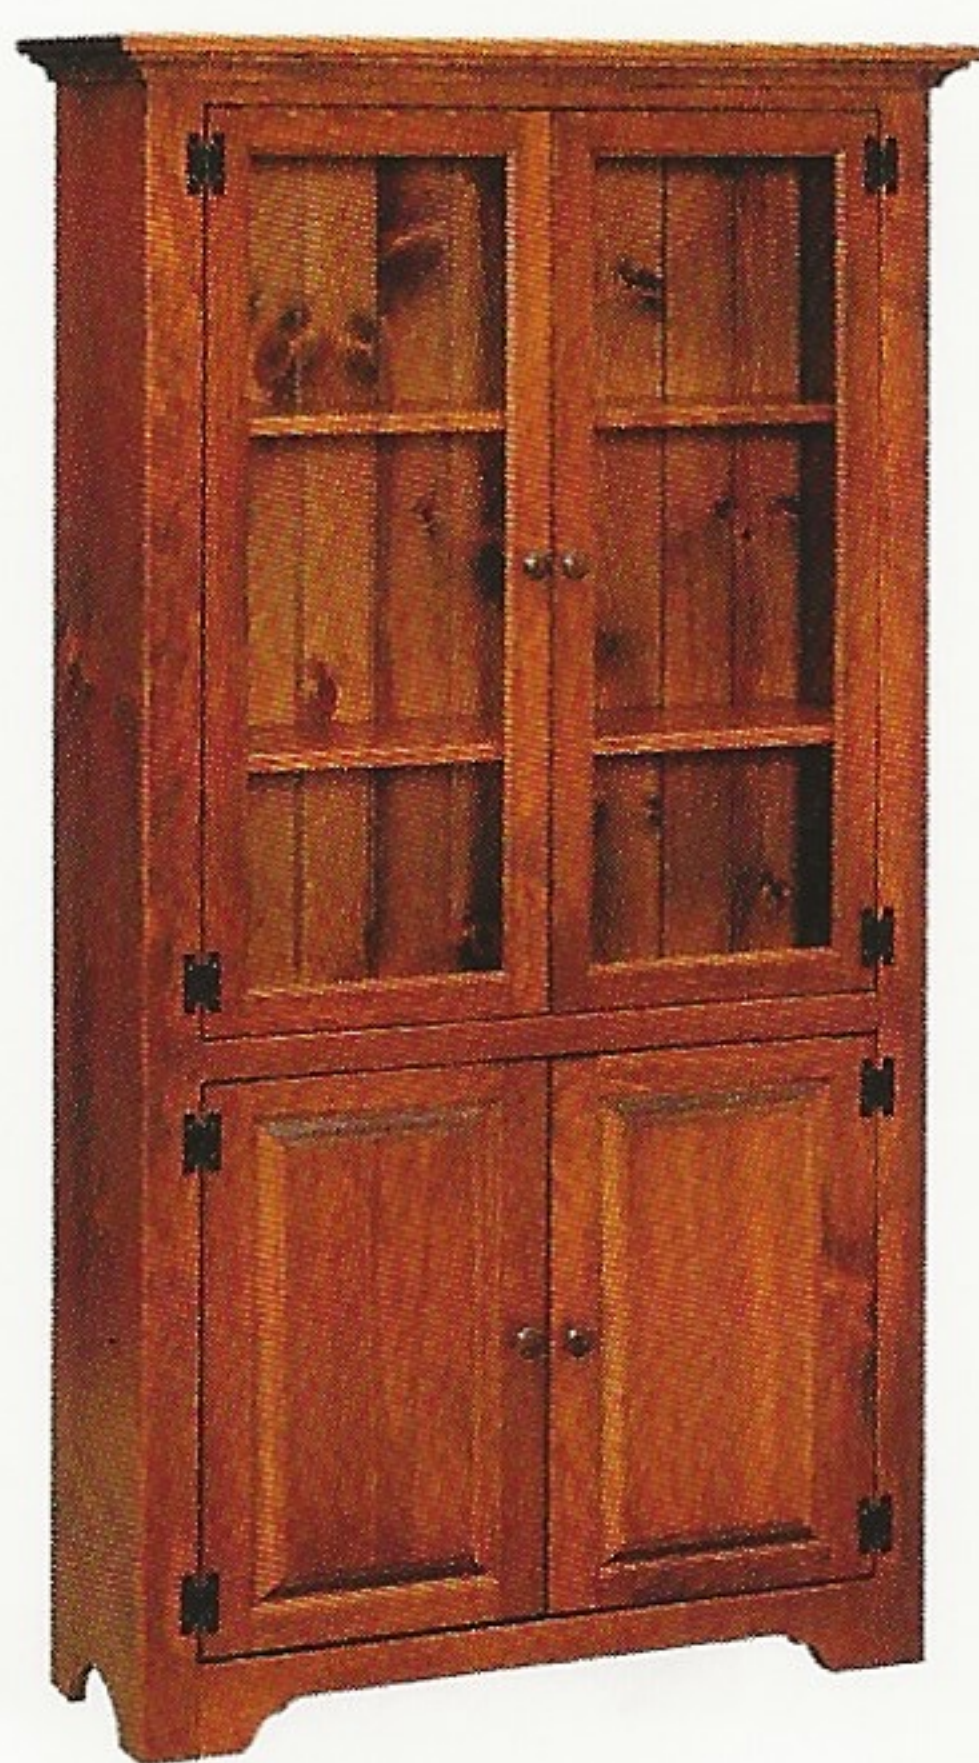

J23/ Small Bookcase
Kona
31" w x 14" d x 44" h

J122/ Medium Bookcase with Solid Doors
Harvest Pine
35 1/2" w x 14" d x 57 1/2" h

J22 / Medium Bookcase with Glass
Black/Special Walnut
35 1/2" w x 14" d x 57 1/2" h

J19/ Large Bookcase with Doors
Antique Slate with Kona
39 1/2" w x 14" d x 72" h

J118/ Large Bookcase
Black Antique Slate
39 1/2" w x 14" d x 72" h

J192 / Large Bookcase with Solid Doors
Special Walnut
39 1/2" w x 14" d x 72" h

J92 / Large Bookcase with Glass
Cherry
39 1/2" w x 14" d x 72" h

J18/ Large Bookcase
Black / Special Walnut
39 1/2" w x 14" d x 72" h

J119 / Large Bookcase with Door
White / Michael's Cherry
39 1/2" w x 14" d x 72" h