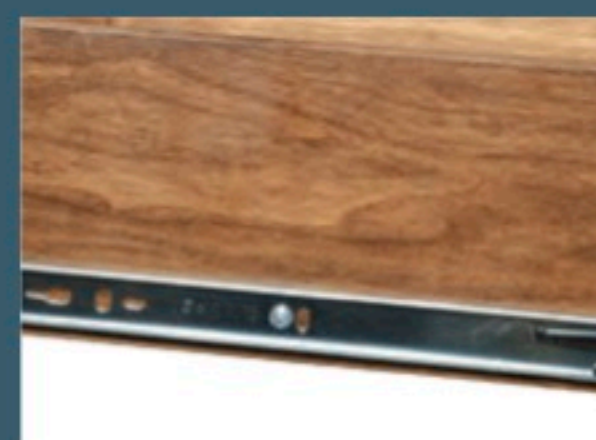

Cabin Creek

Living Room Collection

Standard Features:

1½" Wood Knobs

Stained poplar
drawer boxes

Standard with full ext.
side-mount drawer
slides