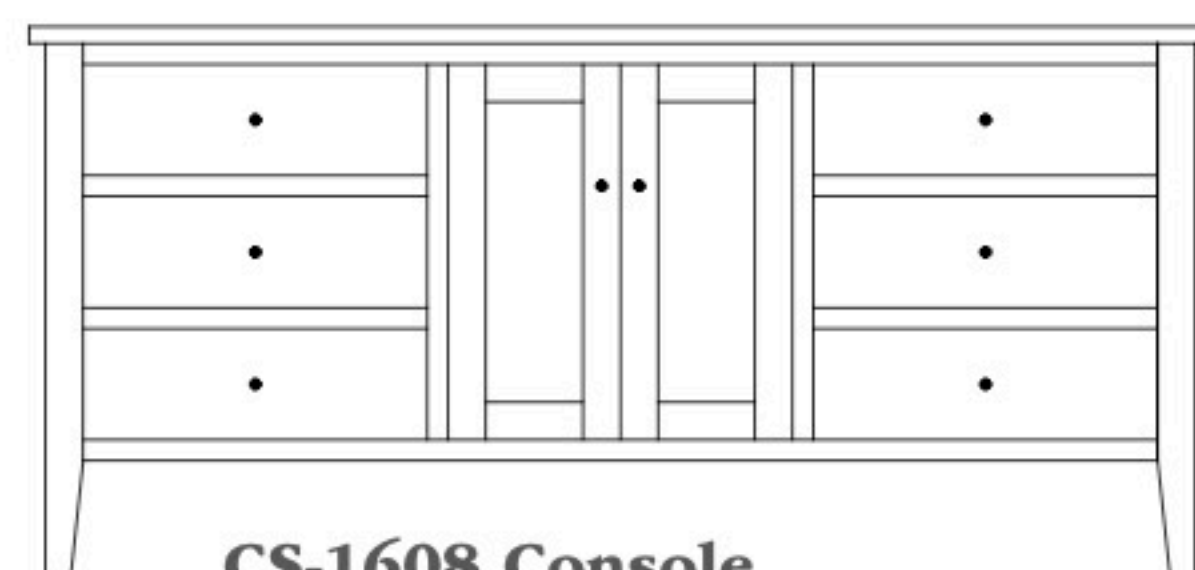

Chelsea 71" Entertainment Consoles

CS-1612 Console

Shown in **Rustic Cherry** with **OCS-103 MX & K53005-ORB** Knobs

CS-1607 Console

70⁷/₈"w 33"h 17¹/₂"d
w/2 glass doors, 2 wood doors in center,
3 adjustable shelves, & 3 drawers

CS-1608 Console

70⁷/₈"w 33"h 17¹/₂"d
w/2 wood doors, 1 adjustable shelf
& 6 drawers

CS-1609 Console

70⁷/₈"w 33"h 17¹/₂"d
w/2 glass doors, 2 wood doors in center,
3 adjustable shelves, & DVD area

CS-1610 Console

70⁷/₈"w 33"h 17¹/₂"d
w/2 glass doors, 2 wood doors in center,
3 adjustable shelves, & 1 drawer

CS-1611 Console

70⁷/₈"w 33"h 17¹/₂"d
w/2 glass doors, 2 adjustable shelves,
2 drawers, & DVD area

CS-1612 Console

70⁷/₈"w 33"h 17¹/₂"d
w/2 glass doors, 2 adjustable shelves,
& 3 drawers

CS-1613 Console

70⁷/₈"w 33"h 17¹/₂"d
w/2 glass doors, 2 wood doors in center,
& 3 adjustable shelves