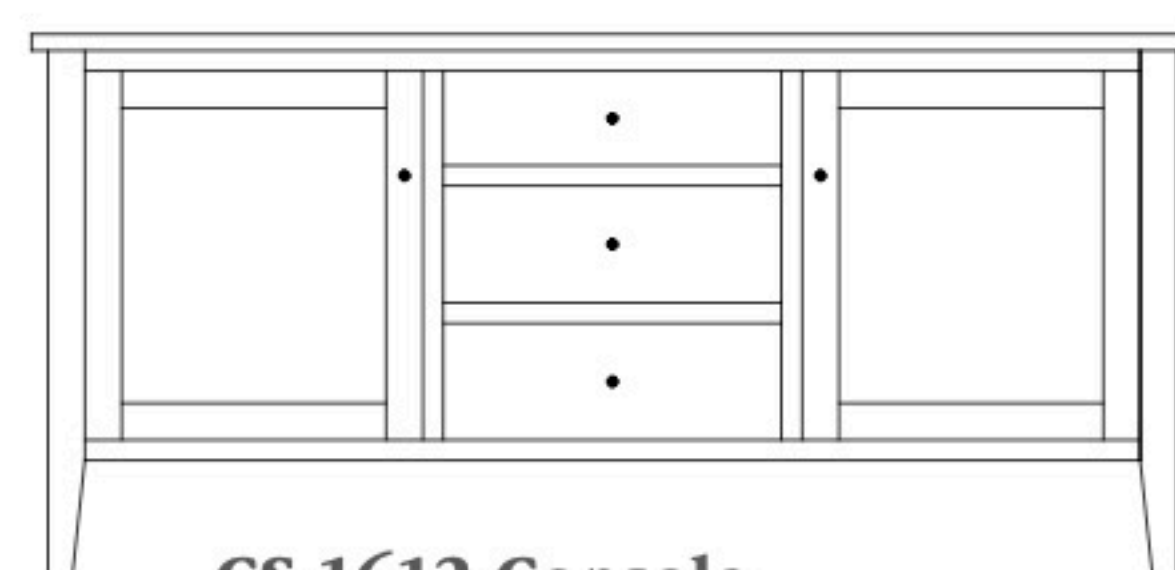

Chelsea 71" Entertainment Consoles

CS-1612 Console

Shown in **Rustic Cherry** with **OCS-103 MX & K53005-ORB** Knobs

CS-1607 Console

70⁷/₈"w 33"h 17¹/₂"d
w/2 glass doors, 2 wood doors in center,
3 adjustable shelves, & 3 drawers

CS-1608 Console

70⁷/₈"w 33"h 17¹/₂"d
w/2 wood doors, 1 adjustable shelf
& 6 drawers

CS-1609 Console

70⁷/₈"w 33"h 17¹/₂"d
w/2 glass doors, 2 wood doors in center,
3 adjustable shelves, & DVD area

CS-1610 Console

70⁷/₈"w 33"h 17¹/₂"d
w/2 glass doors, 2 wood doors in center,
3 adjustable shelves, & 1 drawer

CS-1611 Console

70⁷/₈"w 33"h 17¹/₂"d
w/2 glass doors, 2 adjustable shelves,
2 drawers, & DVD area

CS-1612 Console

70⁷/₈"w 33"h 17¹/₂"d
w/2 glass doors, 2 adjustable shelves,
& 3 drawers

CS-1613 Console

70⁷/₈"w 33"h 17¹/₂"d
w/2 glass doors, 2 wood doors in center,
& 3 adjustable shelves