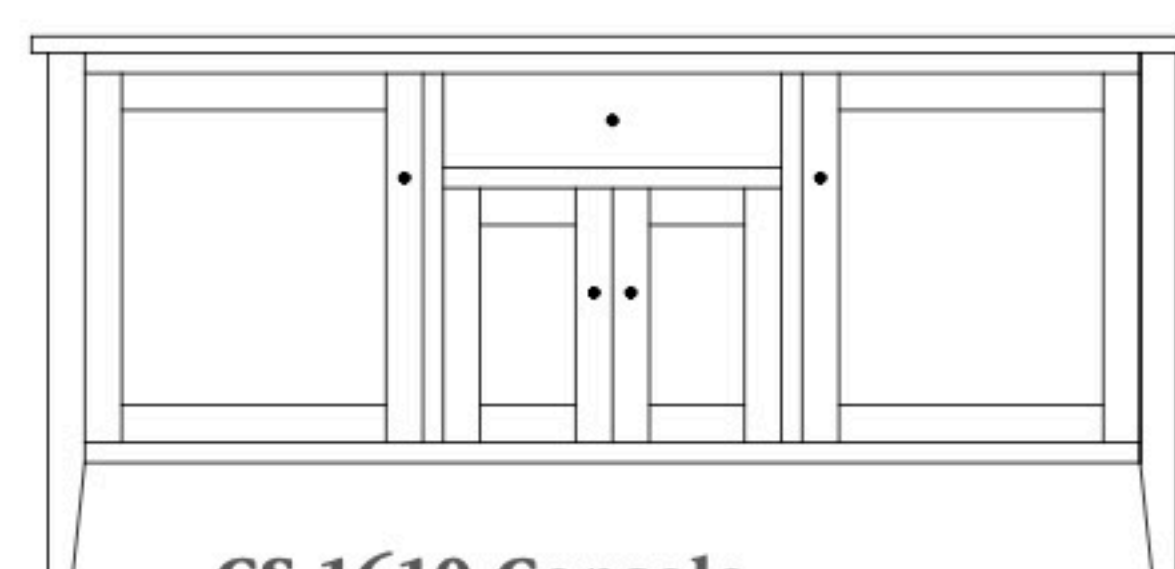

Chelsea 71" Entertainment Consoles

CS-1612 Console

Shown in **Rustic Cherry** with **OCS-103 MX & K53005-ORB** Knobs

CS-1607 Console

70⁷/₈"w 33"h 17¹/₂"d
w/2 glass doors, 2 wood doors in center,
3 adjustable shelves, & 3 drawers

CS-1608 Console

70⁷/₈"w 33"h 17¹/₂"d
w/2 wood doors, 1 adjustable shelf
& 6 drawers

CS-1609 Console

70⁷/₈"w 33"h 17¹/₂"d
w/2 glass doors, 2 wood doors in center,
3 adjustable shelves, & DVD area

CS-1610 Console

70⁷/₈"w 33"h 17¹/₂"d
w/2 glass doors, 2 wood doors in center,
3 adjustable shelves, & 1 drawer

CS-1611 Console

70⁷/₈"w 33"h 17¹/₂"d
w/2 glass doors, 2 adjustable shelves,
2 drawers, & DVD area

CS-1612 Console

70⁷/₈"w 33"h 17¹/₂"d
w/2 glass doors, 2 adjustable shelves,
& 3 drawers

CS-1613 Console

70⁷/₈"w 33"h 17¹/₂"d
w/2 glass doors, 2 wood doors in center,
& 3 adjustable shelves