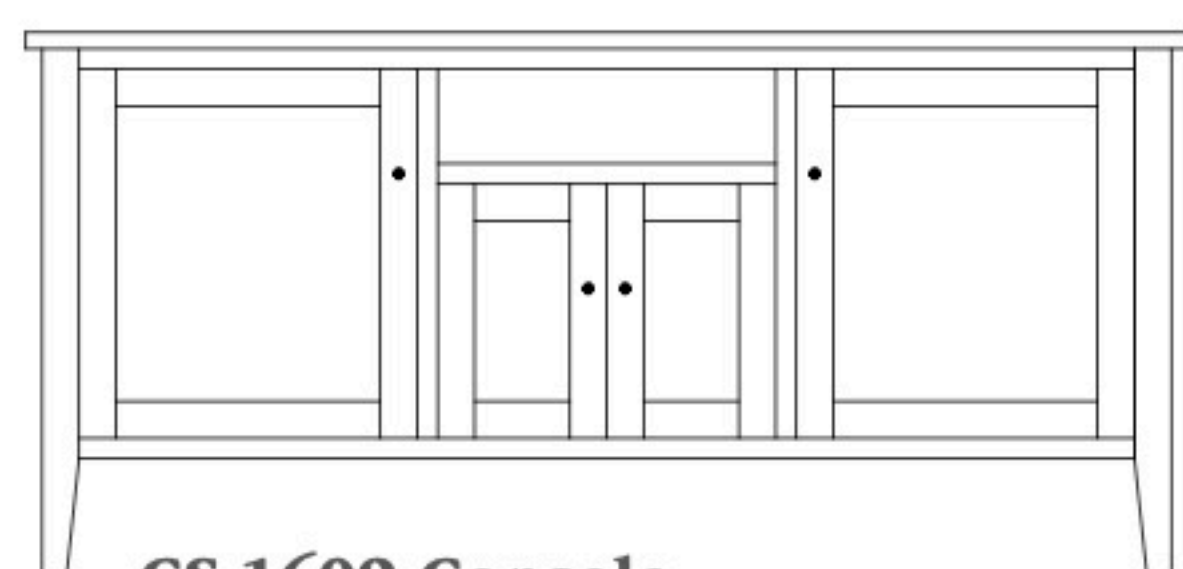

Chelsea 71" Entertainment Consoles

CS-1612 Console

Shown in **Rustic Cherry** with **OCS-103 MX & K53005-ORB** Knobs

CS-1607 Console

70⁷/₈"w 33"h 17¹/₂"d
w/2 glass doors, 2 wood doors in center,
3 adjustable shelves, & 3 drawers

CS-1608 Console

70⁷/₈"w 33"h 17¹/₂"d
w/2 wood doors, 1 adjustable shelf
& 6 drawers

CS-1609 Console

70⁷/₈"w 33"h 17¹/₂"d
w/2 glass doors, 2 wood doors in center,
3 adjustable shelves, & DVD area

CS-1610 Console

70⁷/₈"w 33"h 17¹/₂"d
w/2 glass doors, 2 wood doors in center,
3 adjustable shelves, & 1 drawer

CS-1611 Console

70⁷/₈"w 33"h 17¹/₂"d
w/2 glass doors, 2 adjustable shelves,
2 drawers, & DVD area

CS-1612 Console

70⁷/₈"w 33"h 17¹/₂"d
w/2 glass doors, 2 adjustable shelves,
& 3 drawers

CS-1613 Console

70⁷/₈"w 33"h 17¹/₂"d
w/2 glass doors, 2 wood doors in center,
& 3 adjustable shelves