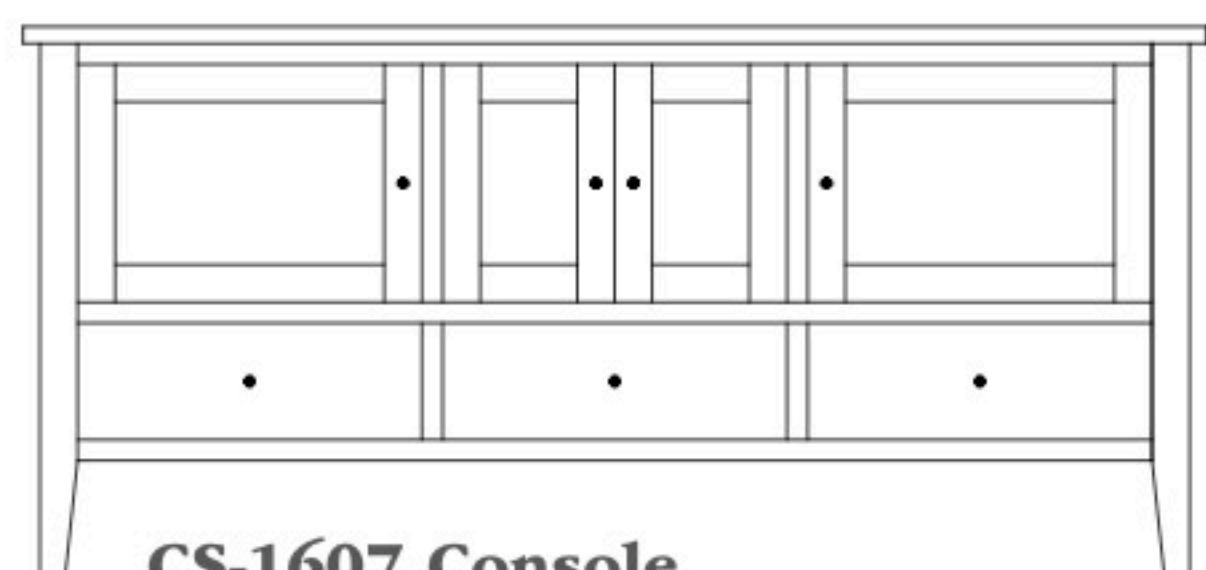

Chelsea 71" Entertainment Consoles

CS-1612 Console

Shown in **Rustic Cherry** with **OCS-103 MX & K53005-ORB** Knobs

CS-1607 Console

70⁷/₈"w 33"h 17¹/₂"d
w/2 glass doors, 2 wood doors in center,
3 adjustable shelves, & 3 drawers

CS-1608 Console

70⁷/₈"w 33"h 17¹/₂"d
w/2 wood doors, 1 adjustable shelf
& 6 drawers

CS-1609 Console

70⁷/₈"w 33"h 17¹/₂"d
w/2 glass doors, 2 wood doors in center,
3 adjustable shelves, & DVD area

CS-1610 Console

70⁷/₈"w 33"h 17¹/₂"d
w/2 glass doors, 2 wood doors in center,
3 adjustable shelves, & 1 drawer

CS-1611 Console

70⁷/₈"w 33"h 17¹/₂"d
w/2 glass doors, 2 adjustable shelves,
2 drawers, & DVD area

CS-1612 Console

70⁷/₈"w 33"h 17¹/₂"d
w/2 glass doors, 2 adjustable shelves,
& 3 drawers

CS-1613 Console

70⁷/₈"w 33"h 17¹/₂"d
w/2 glass doors, 2 wood doors in center,
& 3 adjustable shelves