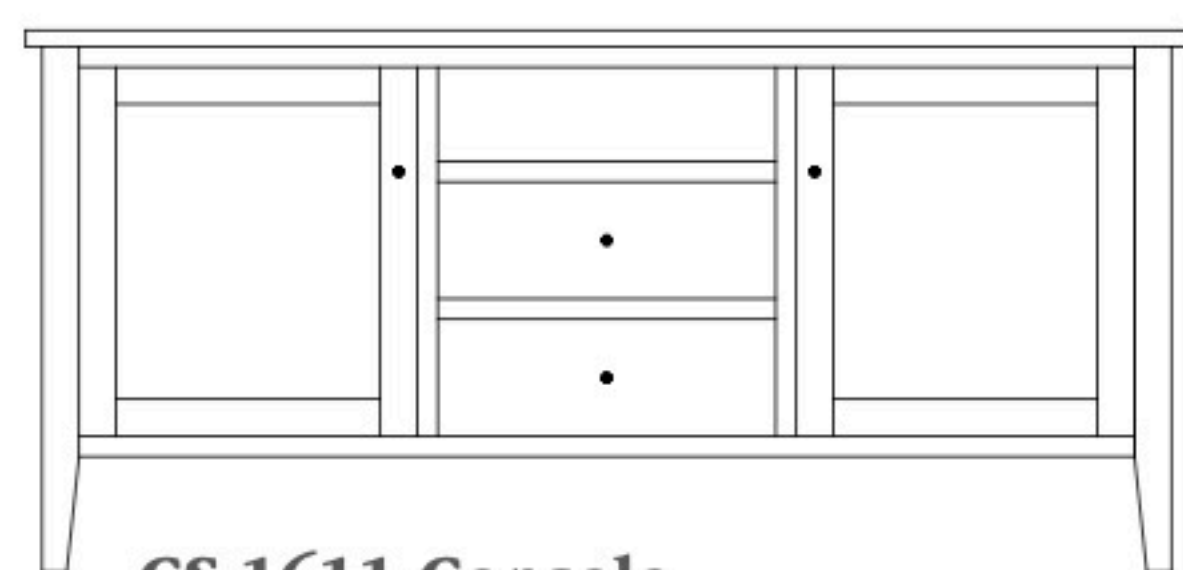

Chelsea 71" Entertainment Consoles

CS-1612 Console

Shown in **Rustic Cherry** with **OCS-103 MX & K53005-ORB** Knobs

CS-1607 Console

70⁷/₈"w 33"h 17¹/₂"d
w/2 glass doors, 2 wood doors in center,
3 adjustable shelves, & 3 drawers

CS-1608 Console

70⁷/₈"w 33"h 17¹/₂"d
w/2 wood doors, 1 adjustable shelf
& 6 drawers

CS-1609 Console

70⁷/₈"w 33"h 17¹/₂"d
w/2 glass doors, 2 wood doors in center,
3 adjustable shelves, & DVD area

CS-1610 Console

70⁷/₈"w 33"h 17¹/₂"d
w/2 glass doors, 2 wood doors in center,
3 adjustable shelves, & 1 drawer

CS-1611 Console

70⁷/₈"w 33"h 17¹/₂"d
w/2 glass doors, 2 adjustable shelves,
2 drawers, & DVD area

CS-1612 Console

70⁷/₈"w 33"h 17¹/₂"d
w/2 glass doors, 2 adjustable shelves,
& 3 drawers

CS-1613 Console

70⁷/₈"w 33"h 17¹/₂"d
w/2 glass doors, 2 wood doors in center,
& 3 adjustable shelves