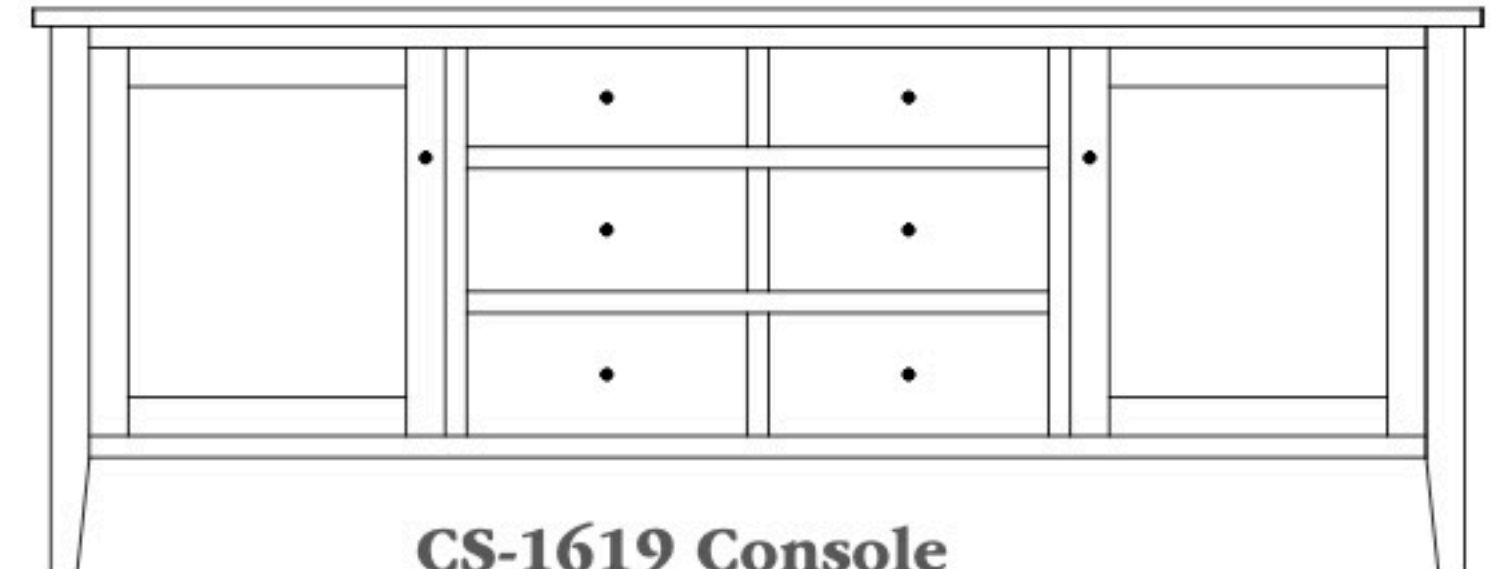

# Chelsea 84" Entertainment Consoles

**CS-1620 Console**

Shown in **Brown Maple** with **OCS-111 Boston**  
& **K800-SN Knobs**

**CS-1614 Console**

84"w 33"h 17½"d  
w/2 glass doors, 2 wood doors in center,  
3 adjustable shelves & 3 drawers

**CS-1615 Console**

84"w 33"h 17½"d  
w/2 wood door,s 1 adjustable shelf  
& 6 drawers

**CS-1616 Console**

84"w 33"h 17½"d  
w/2 glass doors, 2 wood doors in center,  
3 adjustable shelves, & DVD area

**CS-1617 Console**

84"w 33"h 17½"d  
w/2 glass doors, 2 wood doors in center,  
2 adjustable shelves & 2 drawers

**CS-1618 Console**

84"w 33"h 17½"d  
w/2 glass doors, 2 adjustable shelves,  
4 drawers, & DVD area

**CS-1619 Console**

84"w 33"h 17½"d  
w/2 glass doors, 2 adjustable shelves  
& 6 drawers

**CS-1620 Console**

84"w 33"h 17½"d  
w/2 glass doors, 2 wood doors, in center  
& 3 adjustable shelves