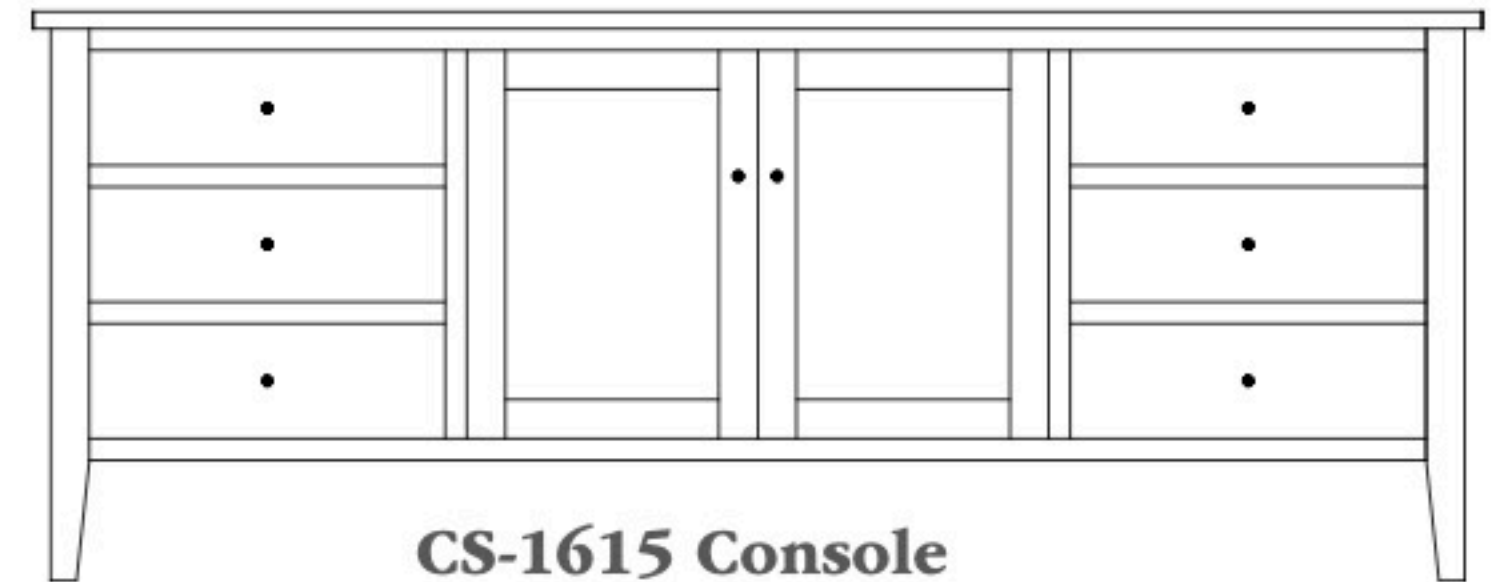

# Chelsea 84" Entertainment Consoles

**CS-1620 Console**

Shown in **Brown Maple** with **OCS-111 Boston**  
& **K800-SN Knobs**

**CS-1614 Console**

84"w 33"h 17½"d  
w/2 glass doors, 2 wood doors in center,  
3 adjustable shelves & 3 drawers

**CS-1615 Console**

84"w 33"h 17½"d  
w/2 wood door,s 1 adjustable shelf  
& 6 drawers

**CS-1616 Console**

84"w 33"h 17½"d  
w/2 glass doors, 2 wood doors in center,  
3 adjustable shelves, & DVD area

**CS-1617 Console**

84"w 33"h 17½"d  
w/2 glass doors, 2 wood doors in center,  
2 adjustable shelves & 2 drawers

**CS-1618 Console**

84"w 33"h 17½"d  
w/2 glass doors, 2 adjustable shelves,  
4 drawers, & DVD area

**CS-1619 Console**

84"w 33"h 17½"d  
w/2 glass doors, 2 adjustable shelves  
& 6 drawers

**CS-1620 Console**

84"w 33"h 17½"d  
w/2 glass doors, 2 wood doors, in center  
& 3 adjustable shelves