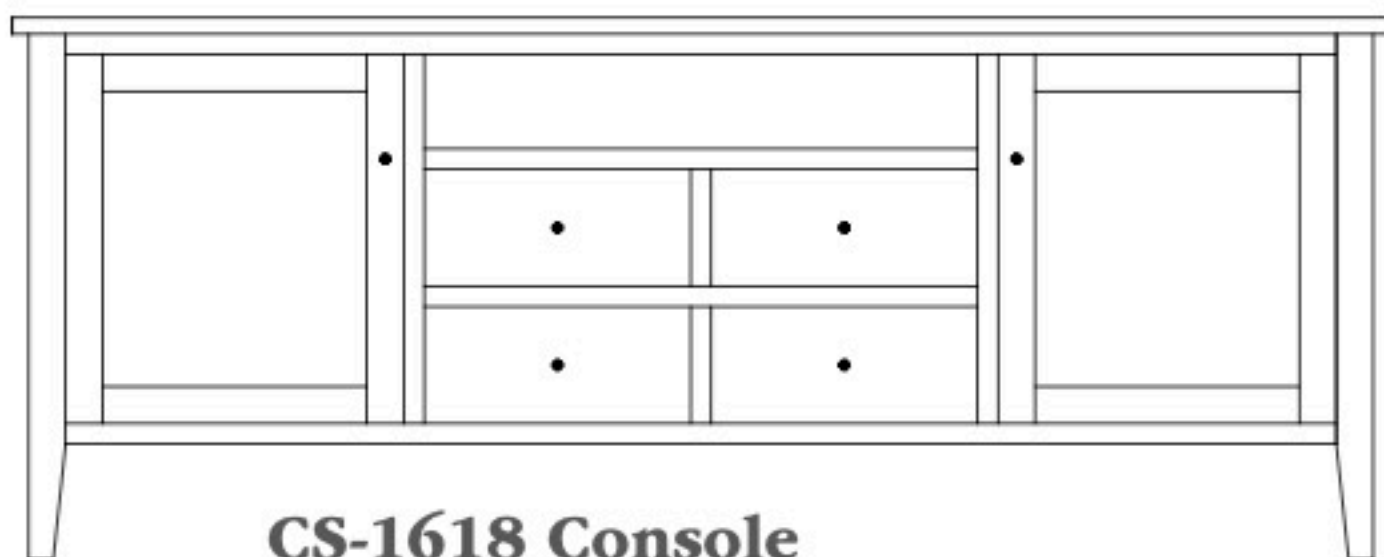

# Chelsea 84" Entertainment Consoles

**CS-1620 Console**

Shown in **Brown Maple** with **OCS-111 Boston**  
& **K800-SN Knobs**

**CS-1614 Console**

84"w 33"h 17½"d  
w/2 glass doors, 2 wood doors in center,  
3 adjustable shelves & 3 drawers

**CS-1615 Console**

84"w 33"h 17½"d  
w/2 wood door,s 1 adjustable shelf  
& 6 drawers

**CS-1616 Console**

84"w 33"h 17½"d  
w/2 glass doors, 2 wood doors in center,  
3 adjustable shelves, & DVD area

**CS-1617 Console**

84"w 33"h 17½"d  
w/2 glass doors, 2 wood doors in center,  
2 adjustable shelves & 2 drawers

**CS-1618 Console**

84"w 33"h 17½"d  
w/2 glass doors, 2 adjustable shelves,  
4 drawers, & DVD area

**CS-1619 Console**

84"w 33"h 17½"d  
w/2 glass doors, 2 adjustable shelves  
& 6 drawers

**CS-1620 Console**

84"w 33"h 17½"d  
w/2 glass doors, 2 wood doors, in center  
& 3 adjustable shelves