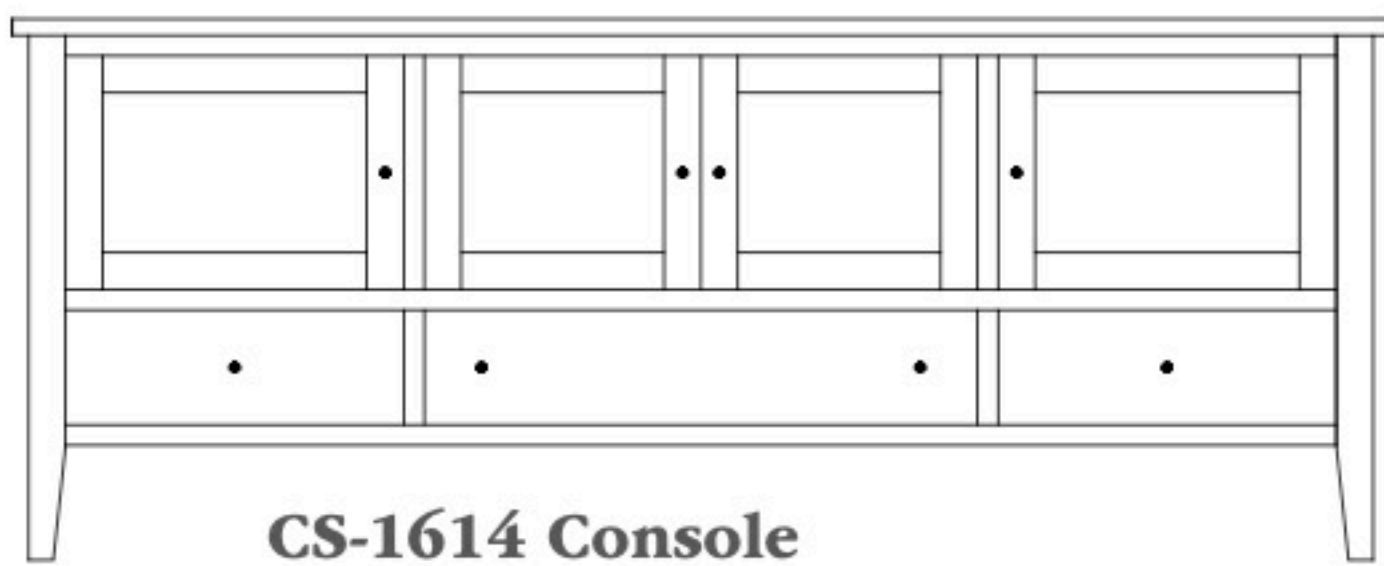

# Chelsea 84" Entertainment Consoles

**CS-1620 Console**

Shown in **Brown Maple** with **OCS-111 Boston**  
& **K800-SN Knobs**

**CS-1614 Console**

84"w 33"h 17½"d  
w/2 glass doors, 2 wood doors in center,  
3 adjustable shelves & 3 drawers

**CS-1615 Console**

84"w 33"h 17½"d  
w/2 wood door,s 1 adjustable shelf  
& 6 drawers

**CS-1616 Console**

84"w 33"h 17½"d  
w/2 glass doors, 2 wood doors in center,  
3 adjustable shelves, & DVD area

**CS-1617 Console**

84"w 33"h 17½"d  
w/2 glass doors, 2 wood doors in center,  
2 adjustable shelves & 2 drawers

**CS-1618 Console**

84"w 33"h 17½"d  
w/2 glass doors, 2 adjustable shelves,  
4 drawers, & DVD area

**CS-1619 Console**

84"w 33"h 17½"d  
w/2 glass doors, 2 adjustable shelves  
& 6 drawers

**CS-1620 Console**

84"w 33"h 17½"d  
w/2 glass doors, 2 wood doors, in center  
& 3 adjustable shelves