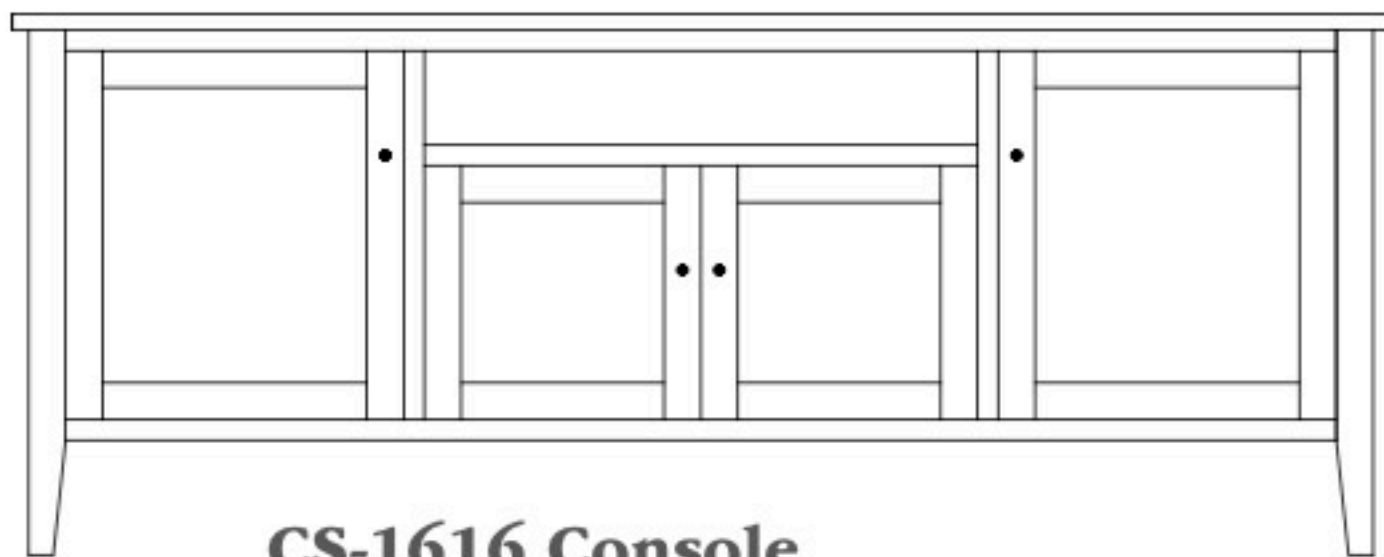

# Chelsea 84" Entertainment Consoles

**CS-1620 Console**

Shown in **Brown Maple** with **OCS-111 Boston**  
& **K800-SN Knobs**

**CS-1614 Console**

84"w 33"h 17½"d  
w/2 glass doors, 2 wood doors in center,  
3 adjustable shelves & 3 drawers

**CS-1615 Console**

84"w 33"h 17½"d  
w/2 wood door,s 1 adjustable shelf  
& 6 drawers

**CS-1616 Console**

84"w 33"h 17½"d  
w/2 glass doors, 2 wood doors in center,  
3 adjustable shelves, & DVD area

**CS-1617 Console**

84"w 33"h 17½"d  
w/2 glass doors, 2 wood doors in center,  
2 adjustable shelves & 2 drawers

**CS-1618 Console**

84"w 33"h 17½"d  
w/2 glass doors, 2 adjustable shelves,  
4 drawers, & DVD area

**CS-1619 Console**

84"w 33"h 17½"d  
w/2 glass doors, 2 adjustable shelves  
& 6 drawers

**CS-1620 Console**

84"w 33"h 17½"d  
w/2 glass doors, 2 wood doors, in center  
& 3 adjustable shelves