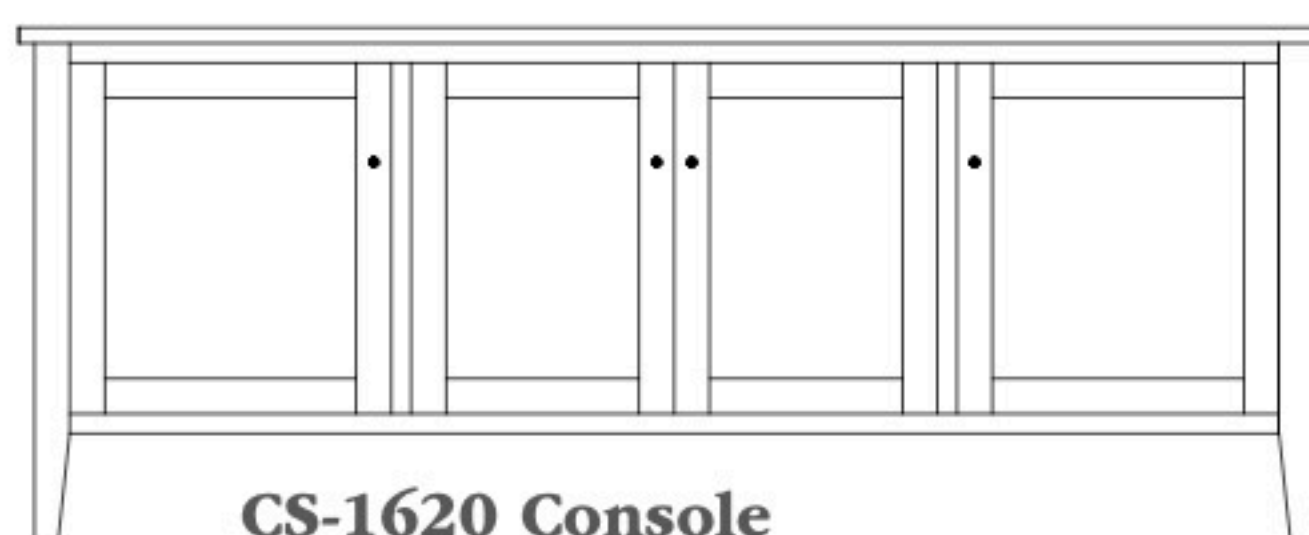

**CS-1615 Console**

84"w 33"h 17½"d  
w/2 wood door,s 1 adjustable shelf  
& 6 drawers

**CS-1616 Console**

84"w 33"h 17½"d  
w/2 glass doors, 2 wood doors in center,  
3 adjustable shelves, & DVD area

**CS-1617 Console**

84"w 33"h 17½"d  
w/2 glass doors, 2 wood doors in center,  
2 adjustable shelves & 2 drawers

**CS-1618 Console**

84"w 33"h 17½"d  
w/2 glass doors, 2 adjustable shelves,  
4 drawers, & DVD area

**CS-1619 Console**

84"w 33"h 17½"d  
w/2 glass doors, 2 adjustable shelves  
& 6 drawers

**CS-1620 Console**

84"w 33"h 17½"d  
w/2 glass doors, 2 wood doors, in center  
& 3 adjustable shelves