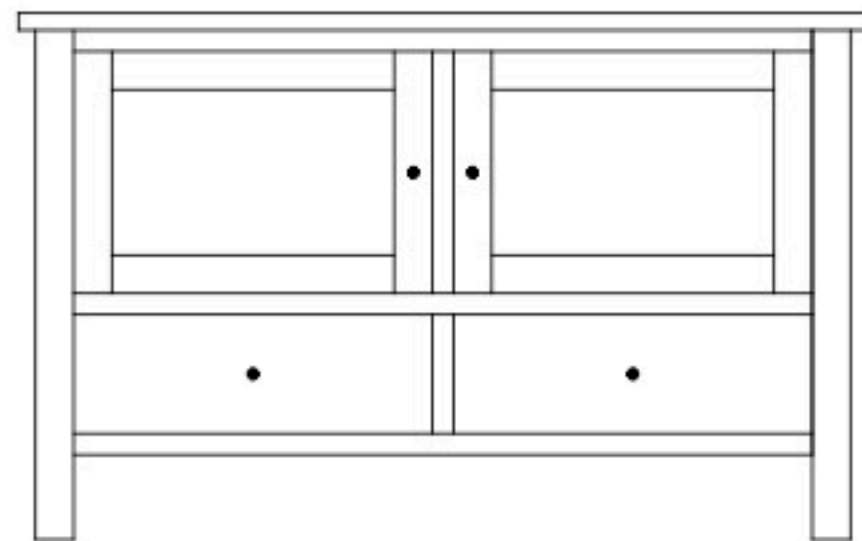

Cabin Creek 50" Entertainment Consoles

CA-767 Console

Shown in **Oak** with **OCS-119 Cappuccino** & **4424-ORB** Pulls on Drawers, **4425-ORB** Knob on Door

CA-765 Console

50"w 31"h 18"d
w/2 glass doors, 1 adjustable shelf
& 2 drawers

CA-766 Console

50"w 31"h 18"d
w/2 glass doors, 1 adjustable shelf
& DVD area

CA-767 Console

50"w 31"h 18"d
w/1 glass door, 1 adjustable shelf
& 3 drawers

Cabin Creek 60" Entertainment Consoles

CA-773 Console

Shown in **Brown Maple** with **OCS-135 Driftwood** and **K558-VB** pulls

CA-764 Console

60"w 31"h 18"d
w/2 glass doors, 2 adjustable shelves
& 4 drawers

CA-773 Console

60"w 31"h 18"d
w/2 glass doors, 1 Wood Door in center,
3 adjustable shelves & 2 drawers

CA-776 Console

60"w 31"h 18"d
w/2 glass doors, 2 adjustable shelves,
2 Drawers, & DVD area

CA-780 Console

60"w 31"h 18"d
w/2 glass doors, 1 wood door in center
3 adjustable shelves, & DVD area