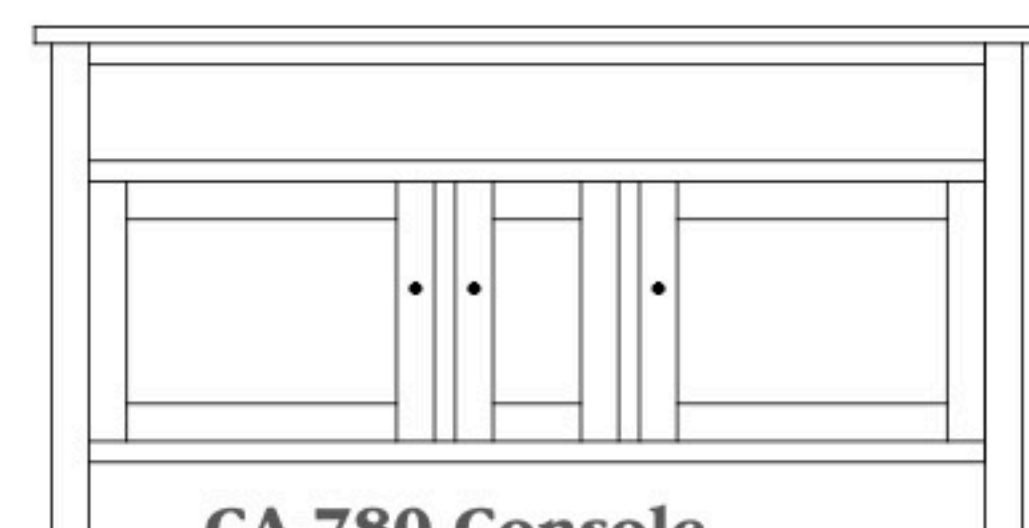

Cabin Creek 50" Entertainment Consoles

CA-767 Console

Shown in **Oak** with **OCS-119 Cappuccino** & **4424-ORB** Pulls on Drawers, **4425-ORB** Knob on Door

CA-765 Console

50"w 31"h 18"d
w/2 glass doors, 1 adjustable shelf
& 2 drawers

CA-766 Console

50"w 31"h 18"d
w/2 glass doors, 1 adjustable shelf
& DVD area

CA-767 Console

50"w 31"h 18"d
w/1 glass door, 1 adjustable shelf
& 3 drawers

Cabin Creek 60" Entertainment Consoles

CA-773 Console

Shown in **Brown Maple** with **OCS-135 Driftwood** and **K558-VB** pulls

CA-764 Console

60"w 31"h 18"d
w/2 glass doors, 2 adjustable shelves
& 4 drawers

CA-773 Console

60"w 31"h 18"d
w/2 glass doors, 1 Wood Door in center,
3 adjustable shelves & 2 drawers

CA-776 Console

60"w 31"h 18"d
w/2 glass doors, 2 adjustable shelves,
2 Drawers, & DVD area

CA-780 Console

60"w 31"h 18"d
w/2 glass doors, 1 wood door in center
3 adjustable shelves, & DVD area