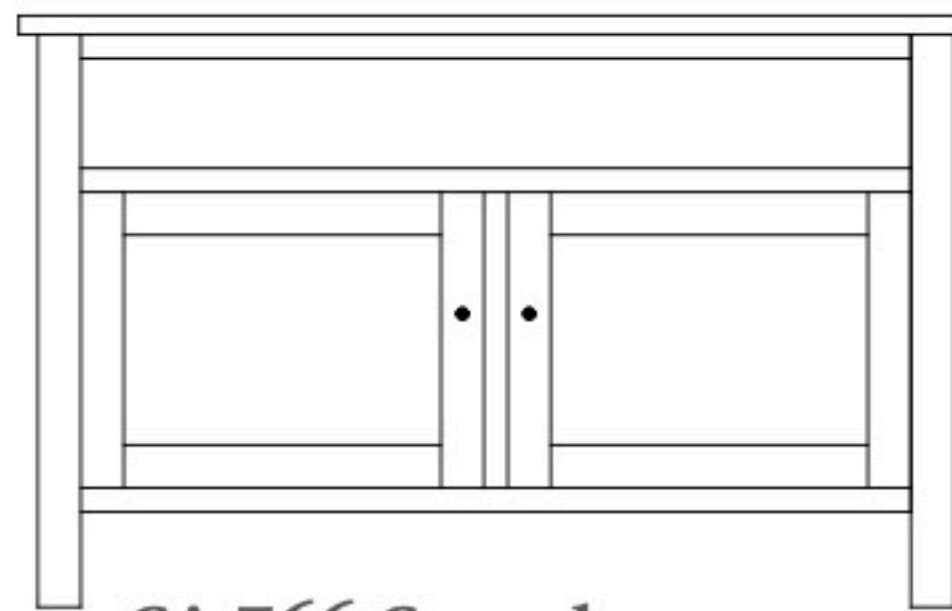

Cabin Creek 50" Entertainment Consoles

CA-767 Console

Shown in **Oak** with **OCS-119 Cappuccino** & **4424-ORB** Pulls on Drawers, **4425-ORB** Knob on Door

CA-765 Console

50"w 31"h 18"d
w/2 glass doors, 1 adjustable shelf
& 2 drawers

CA-766 Console

50"w 31"h 18"d
w/2 glass doors, 1 adjustable shelf
& DVD area

CA-767 Console

50"w 31"h 18"d
w/1 glass door, 1 adjustable shelf
& 3 drawers

Cabin Creek 60" Entertainment Consoles

CA-773 Console