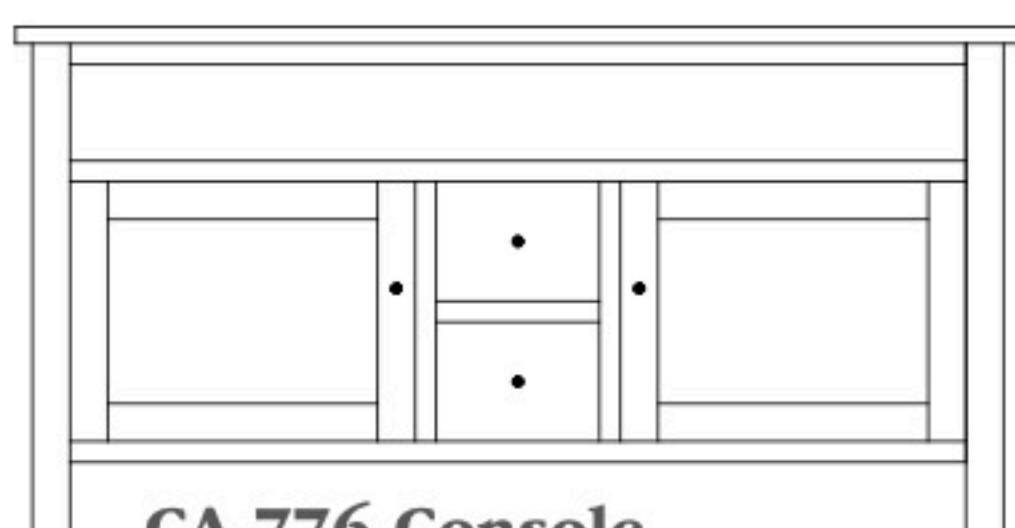

Cabin Creek 50" Entertainment Consoles

CA-767 Console

Shown in **Oak** with **OCS-119 Cappuccino** & **4424-ORB** Pulls on Drawers, **4425-ORB** Knob on Door

CA-765 Console

50"w 31"h 18"d
w/2 glass doors, 1 adjustable shelf
& 2 drawers

CA-766 Console

50"w 31"h 18"d
w/2 glass doors, 1 adjustable shelf
& DVD area

CA-767 Console

50"w 31"h 18"d
w/1 glass door, 1 adjustable shelf
& 3 drawers

Cabin Creek 60" Entertainment Consoles

CA-773 Console

Shown in **Brown Maple** with **OCS-135 Driftwood** and **K558-VB** pulls

CA-764 Console

60"w 31"h 18"d
w/2 glass doors, 2 adjustable shelves
& 4 drawers

CA-773 Console

60"w 31"h 18"d
w/2 glass doors, 1 Wood Door in center,
3 adjustable shelves & 2 drawers

CA-776 Console

60"w 31"h 18"d
w/2 glass doors, 2 adjustable shelves,
2 Drawers, & DVD area

CA-780 Console

60"w 31"h 18"d
w/2 glass doors, 1 wood door in center
3 adjustable shelves, & DVD area