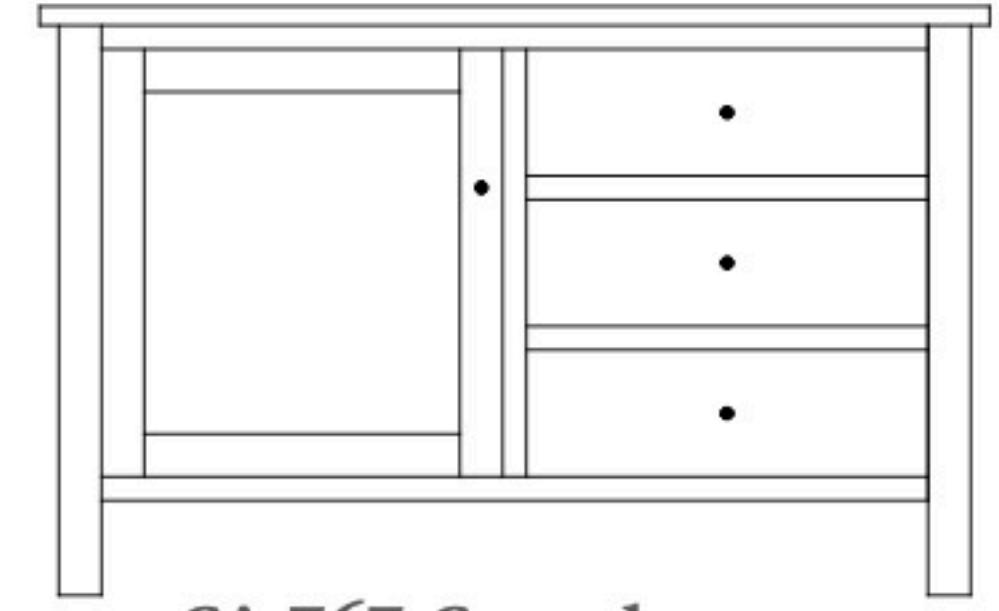

Cabin Creek 50" Entertainment Consoles

CA-767 Console

Shown in **Oak** with **OCS-119 Cappuccino** & **4424-ORB** Pulls on Drawers, **4425-ORB** Knob on Door

CA-765 Console

50"w 31"h 18"d
w/2 glass doors, 1 adjustable shelf
& 2 drawers

CA-766 Console

50"w 31"h 18"d
w/2 glass doors, 1 adjustable shelf
& DVD area

CA-767 Console

50"w 31"h 18"d
w/1 glass door, 1 adjustable shelf
& 3 drawers

Cabin Creek 60" Entertainment Consoles

CA-773 Console

Shown in **Brown Maple** with **OCS-135 Driftwood** and **K558-VB** pulls

CA-764 Console

60"w 31"h 18"d
w/2 glass doors, 2 adjustable shelves
& 4 drawers

CA-773 Console

60"w 31"h 18"d
w/2 glass doors, 1 Wood Door in center,
3 adjustable shelves & 2 drawers