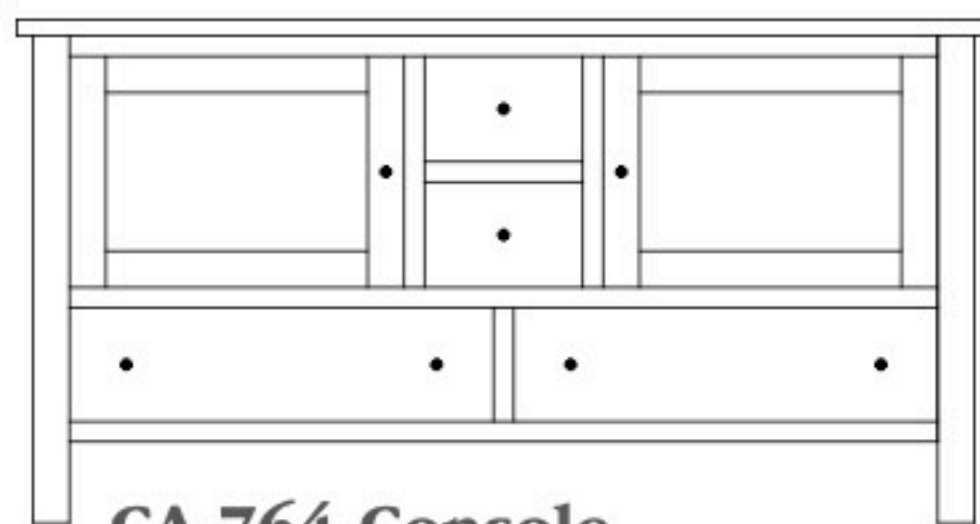

Cabin Creek 50" Entertainment Consoles

CA-767 Console

Shown in **Oak** with **OCS-119 Cappuccino** & **4424-ORB** Pulls on Drawers, **4425-ORB** Knob on Door

CA-765 Console

50"w 31"h 18"d
w/2 glass doors, 1 adjustable shelf
& 2 drawers

CA-766 Console

50"w 31"h 18"d
w/2 glass doors, 1 adjustable shelf
& DVD area

CA-767 Console

50"w 31"h 18"d
w/1 glass door, 1 adjustable shelf
& 3 drawers

Cabin Creek 60" Entertainment Consoles

CA-773 Console

Shown in **Brown Maple** with **OCS-135 Driftwood** and **K558-VB** pulls

CA-764 Console

60"w 31"h 18"d
w/2 glass doors, 2 adjustable shelves
& 4 drawers

CA-773 Console

60"w 31"h 18"d
w/2 glass doors, 1 Wood Door in center,
3 adjustable shelves & 2 drawers