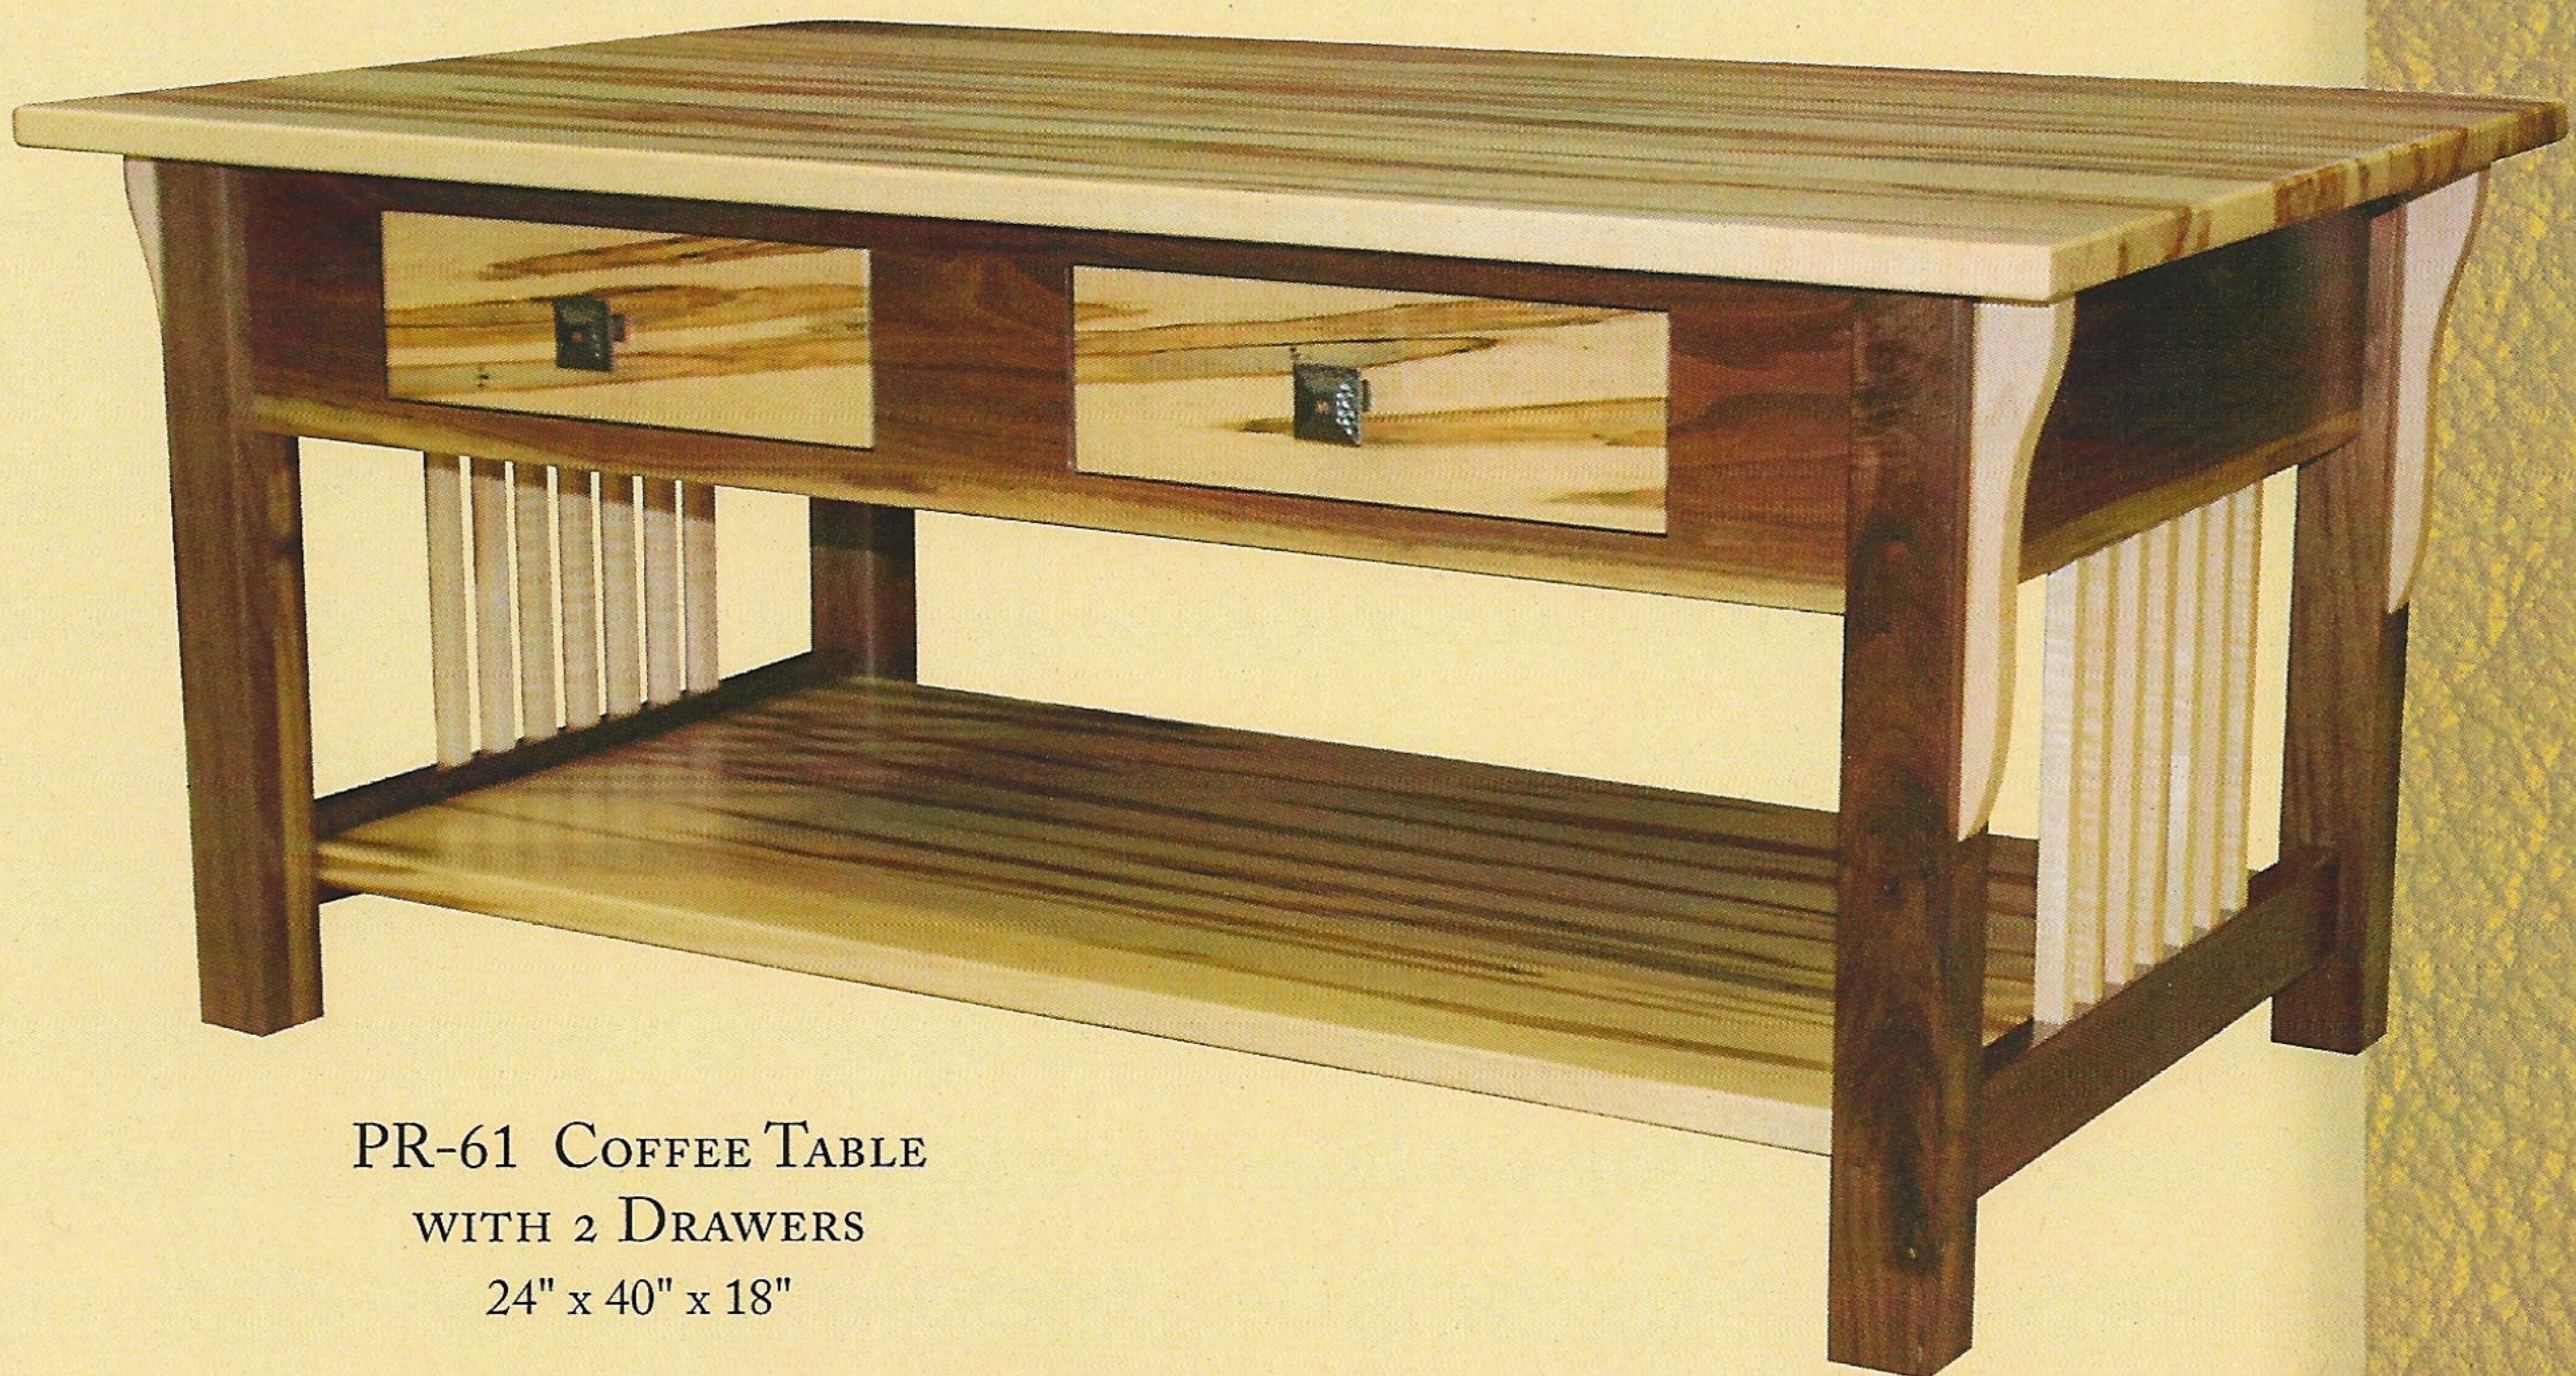

PR-92FM SMALL TV  
STAND 42"  
17" x 42" x 29"

PR-61 COFFEE TABLE  
WITH 2 DRAWERS  
24" x 40" x 18"