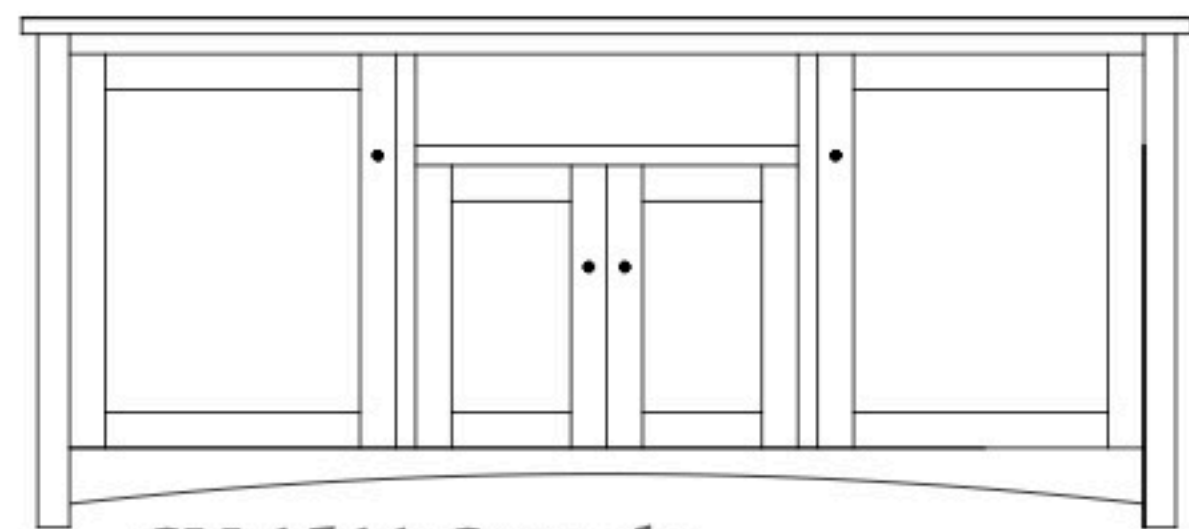

Claremont Mission 73" Entertainment Consoles

CM-1515 Console

Shown in QWO with OCS-113 Michaels
& 4425-BL Knobs

CM-1509 Console

73½"w 25"h 17½"d
w/2 glass doors, 2 wood doors in center,
& 3 adjustable shelves

CM-1510 Console

73½"w 25"h 17½"d
w/2 glass doors, 2 adjustable shelves
& 2 drawers

CM-1511 Console

73½"w 32"h 17½"d
w/2 glass doors, 2 wood doors in center,
3 adjustable shelves, & DVD area

CM-1512 Console

73½"w 32"h 17½"d
w/2 glass doors, 2 wood doors in center,
3 adjustable shelves, & 1 drawer

CM-1513 Console

73½"w 32"h 17½"d
w/2 glass doors, 2 adjustable shelves,
2 drawers, & DVD area

CM-1514 Console

73½"w 32"h 17½"d
w/2 glass doors, 2 adjustable shelves,
& 3 drawers

CM-1515 Console

73½"w 32"h 17½"d
w/2 glass doors, 2 wood doors in center,
& 3 adjustable shelves