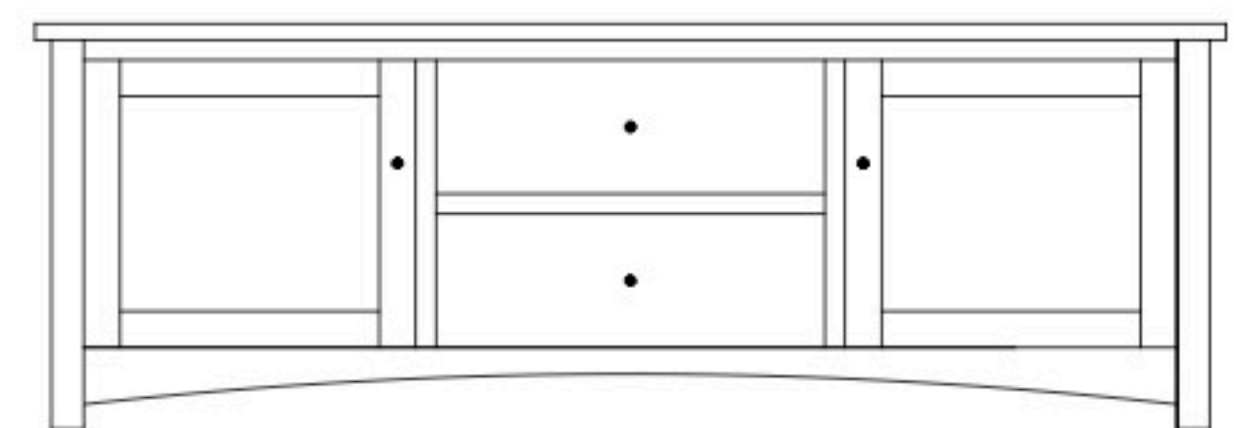

Claremont Mission 73" Entertainment Consoles

CM-1515 Console

Shown in QWO with OCS-113 Michaels
& 4425-BL Knobs

CM-1509 Console

73½"w 25"h 17½"d
w/2 glass doors, 2 wood doors in center,
& 3 adjustable shelves

CM-1510 Console

73½"w 25"h 17½"d
w/2 glass doors, 2 adjustable shelves
& 2 drawers

CM-1511 Console

73½"w 32"h 17½"d
w/2 glass doors, 2 wood doors in center,
3 adjustable shelves, & DVD area

CM-1512 Console

73½"w 32"h 17½"d
w/2 glass doors, 2 wood doors in center,
3 adjustable shelves, & 1 drawer

CM-1513 Console

73½"w 32"h 17½"d
w/2 glass doors, 2 adjustable shelves,
2 drawers, & DVD area

CM-1514 Console

73½"w 32"h 17½"d
w/2 glass doors, 2 adjustable shelves,
& 3 drawers

CM-1515 Console

73½"w 32"h 17½"d
w/2 glass doors, 2 wood doors in center,
& 3 adjustable shelves