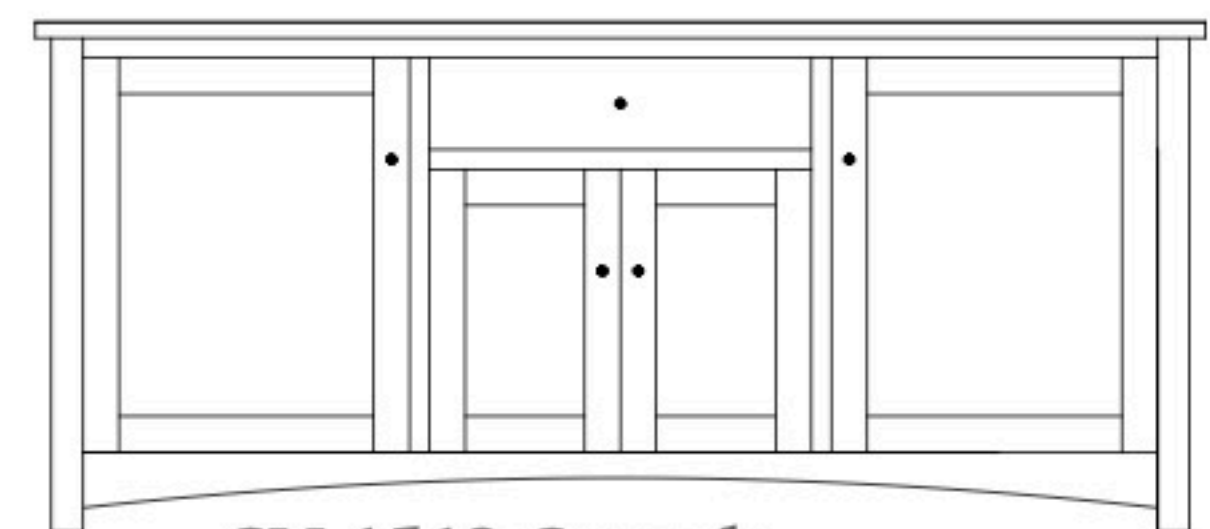

Claremont Mission 73" Entertainment Consoles

CM-1515 Console

Shown in QWO with OCS-113 Michaels
& 4425-BL Knobs

CM-1509 Console

73½"w 25"h 17½"d
w/2 glass doors, 2 wood doors in center,
& 3 adjustable shelves

CM-1510 Console

73½"w 25"h 17½"d
w/2 glass doors, 2 adjustable shelves
& 2 drawers

CM-1511 Console

73½"w 32"h 17½"d
w/2 glass doors, 2 wood doors in center,
3 adjustable shelves, & DVD area

CM-1512 Console

73½"w 32"h 17½"d
w/2 glass doors, 2 wood doors in center,
3 adjustable shelves, & 1 drawer

CM-1513 Console

73½"w 32"h 17½"d
w/2 glass doors, 2 adjustable shelves,
2 drawers, & DVD area

CM-1514 Console

73½"w 32"h 17½"d
w/2 glass doors, 2 adjustable shelves,
& 3 drawers

CM-1515 Console

73½"w 32"h 17½"d
w/2 glass doors, 2 wood doors in center,
& 3 adjustable shelves