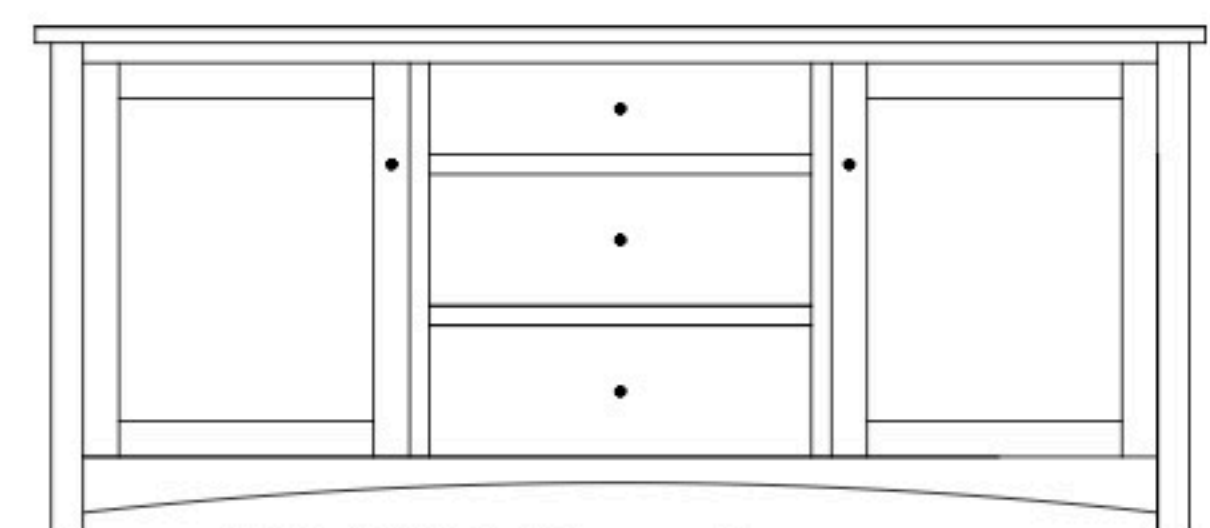

Claremont Mission 73" Entertainment Consoles

CM-1515 Console

Shown in QWO with OCS-113 Michaels
& 4425-BL Knobs

CM-1509 Console

73½"w 25"h 17½"d
w/2 glass doors, 2 wood doors in center,
& 3 adjustable shelves

CM-1510 Console

73½"w 25"h 17½"d
w/2 glass doors, 2 adjustable shelves
& 2 drawers

CM-1511 Console

73½"w 32"h 17½"d
w/2 glass doors, 2 wood doors in center,
3 adjustable shelves, & DVD area

CM-1512 Console

73½"w 32"h 17½"d
w/2 glass doors, 2 wood doors in center,
3 adjustable shelves, & 1 drawer

CM-1513 Console

73½"w 32"h 17½"d
w/2 glass doors, 2 adjustable shelves,
2 drawers, & DVD area

CM-1514 Console

73½"w 32"h 17½"d
w/2 glass doors, 2 adjustable shelves,
& 3 drawers

CM-1515 Console

73½"w 32"h 17½"d
w/2 glass doors, 2 wood doors in center,
& 3 adjustable shelves