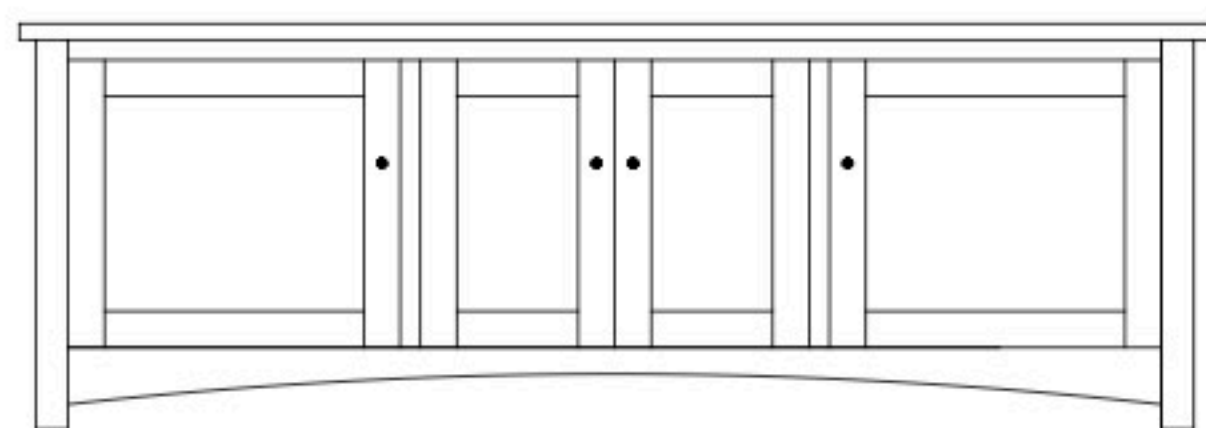

Claremont Mission 73" Entertainment Consoles

CM-1515 Console

Shown in QWO with OCS-113 Michaels
& 4425-BL Knobs

CM-1509 Console

73½"w 25"h 17½"d
w/2 glass doors, 2 wood doors in center,
& 3 adjustable shelves

CM-1510 Console

73½"w 25"h 17½"d
w/2 glass doors, 2 adjustable shelves
& 2 drawers

CM-1511 Console

73½"w 32"h 17½"d
w/2 glass doors, 2 wood doors in center,
3 adjustable shelves, & DVD area

CM-1512 Console

73½"w 32"h 17½"d
w/2 glass doors, 2 wood doors in center,
3 adjustable shelves, & 1 drawer

CM-1513 Console

73½"w 32"h 17½"d
w/2 glass doors, 2 adjustable shelves,
2 drawers, & DVD area

CM-1514 Console

73½"w 32"h 17½"d
w/2 glass doors, 2 adjustable shelves,
& 3 drawers

CM-1515 Console

73½"w 32"h 17½"d
w/2 glass doors, 2 wood doors in center,
& 3 adjustable shelves