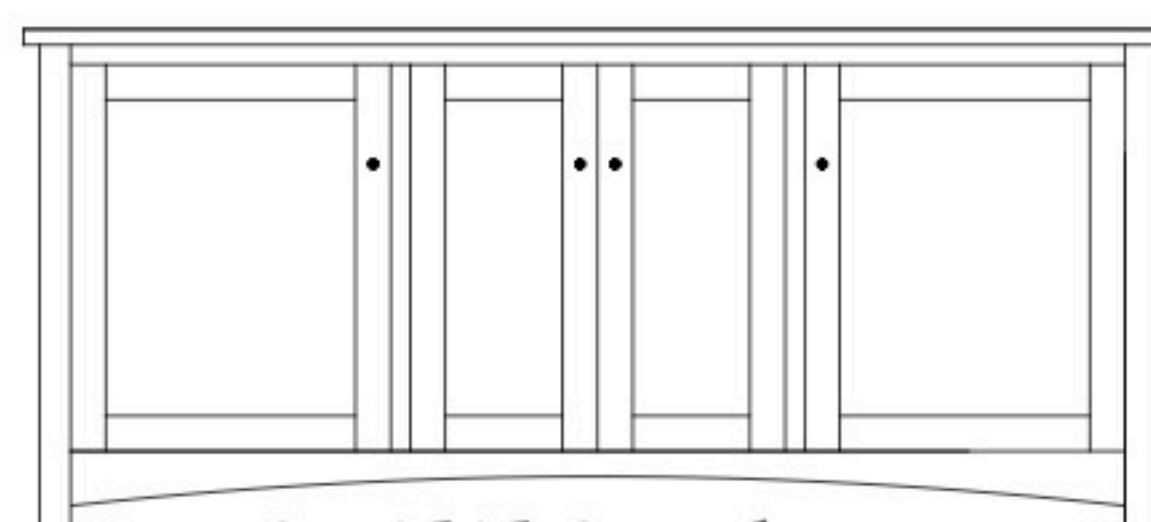

Claremont Mission 73" Entertainment Consoles

CM-1515 Console

Shown in QWO with OCS-113 Michaels
& 4425-BL Knobs

CM-1509 Console

73½"w 25"h 17½"d
w/2 glass doors, 2 wood doors in center,
& 3 adjustable shelves

CM-1510 Console

73½"w 25"h 17½"d
w/2 glass doors, 2 adjustable shelves
& 2 drawers

CM-1511 Console

73½"w 32"h 17½"d
w/2 glass doors, 2 wood doors in center,
3 adjustable shelves, & DVD area

CM-1512 Console

73½"w 32"h 17½"d
w/2 glass doors, 2 wood doors in center,
3 adjustable shelves, & 1 drawer

CM-1513 Console

73½"w 32"h 17½"d
w/2 glass doors, 2 adjustable shelves,
2 drawers, & DVD area

CM-1514 Console

73½"w 32"h 17½"d
w/2 glass doors, 2 adjustable shelves,
& 3 drawers

CM-1515 Console

73½"w 32"h 17½"d
w/2 glass doors, 2 wood doors in center,
& 3 adjustable shelves