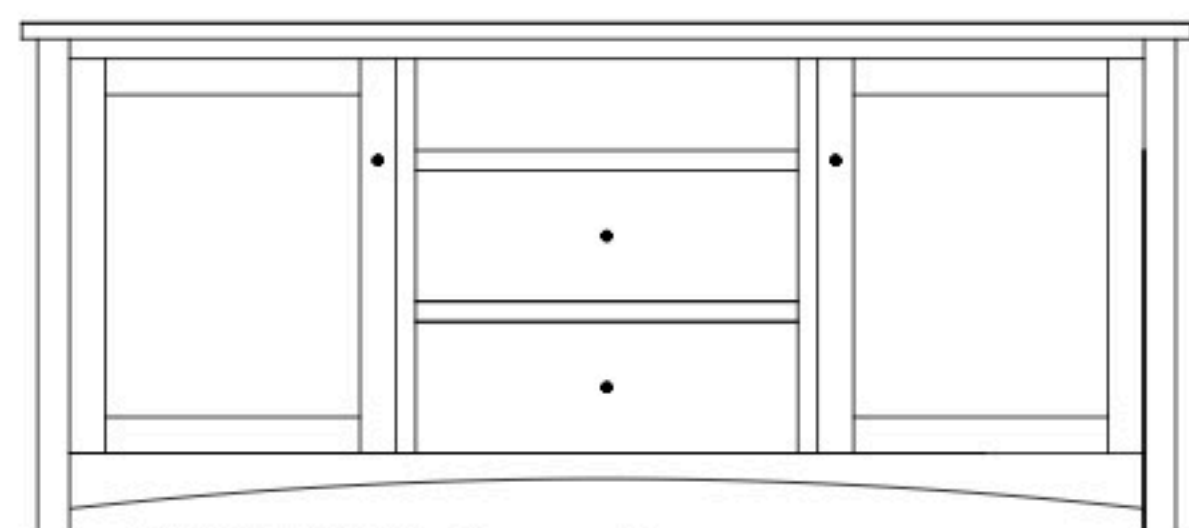

Claremont Mission 73" Entertainment Consoles

CM-1515 Console

Shown in QWO with OCS-113 Michaels
& 4425-BL Knobs

CM-1509 Console

73½"w 25"h 17½"d
w/2 glass doors, 2 wood doors in center,
& 3 adjustable shelves

CM-1510 Console

73½"w 25"h 17½"d
w/2 glass doors, 2 adjustable shelves
& 2 drawers

CM-1511 Console

73½"w 32"h 17½"d
w/2 glass doors, 2 wood doors in center,
3 adjustable shelves, & DVD area

CM-1512 Console

73½"w 32"h 17½"d
w/2 glass doors, 2 wood doors in center,
3 adjustable shelves, & 1 drawer

CM-1513 Console

73½"w 32"h 17½"d
w/2 glass doors, 2 adjustable shelves,
2 drawers, & DVD area

CM-1514 Console

73½"w 32"h 17½"d
w/2 glass doors, 2 adjustable shelves,
& 3 drawers

CM-1515 Console

73½"w 32"h 17½"d
w/2 glass doors, 2 wood doors in center,
& 3 adjustable shelves