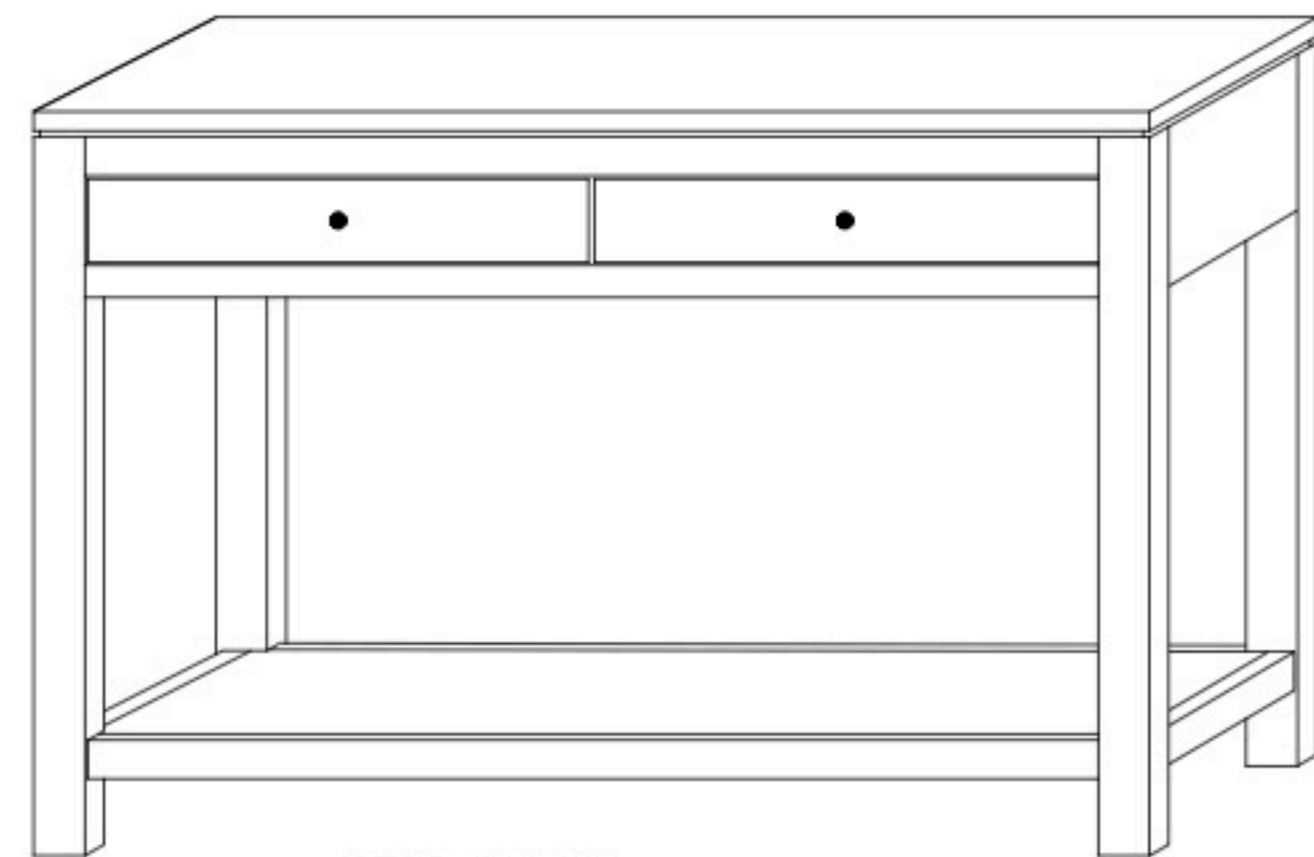

Dallas Occasional Tables

DS-5190 Coffee Table

Shown in **Brown Maple** with **OCS-113 Tundra**, & **4424-BL Pulls**

DS-5190
39½"w x 19"h x 21½"d
Coffee Table w/2 drawers

DS-5191
43½"w x 29"h x 13½"d
Sofa Table w/2 drawers

DS-5192
45½"w x 19"h x 21½"d
Coffee Table w/2 drawers

DS-5193
18¾"w x 24"h x 23½"d
End Table w/1 drawer

DS-5194
11½"w x 24"h x 23½"d
Chair Table w/1 drawer