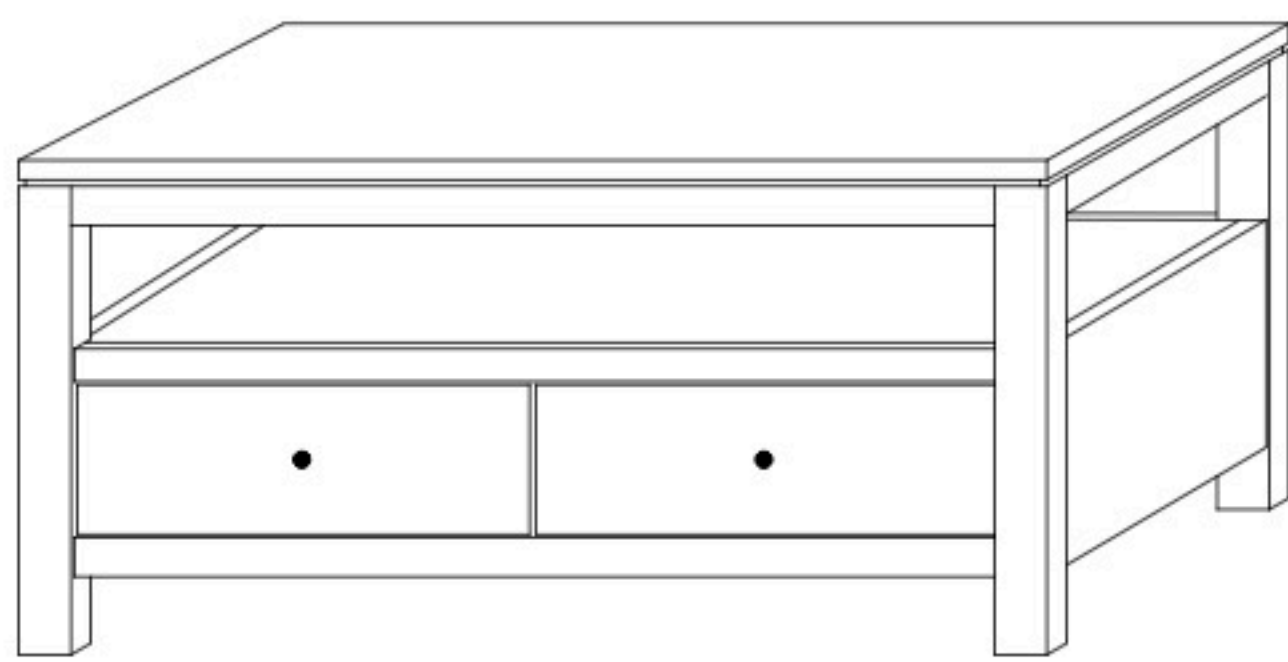

Dallas Occasional Tables

DS-5190 Coffee Table

Shown in **Brown Maple** with **OCS-113 Tundra**, & **4424-BL Pulls**

DS-5190
39½"w x 19"h x 21½"d
Coffee Table w/2 drawers

DS-5191
43½"w x 29"h x 13½"d
Sofa Table w/2 drawers

DS-5192
45½"w x 19"h x 21½"d
Coffee Table w/2 drawers

DS-5193
18¾"w x 24"h x 23½"d
End Table w/1 drawer

DS-5194
11½"w x 24"h x 23½"d
Chair Table w/1 drawer