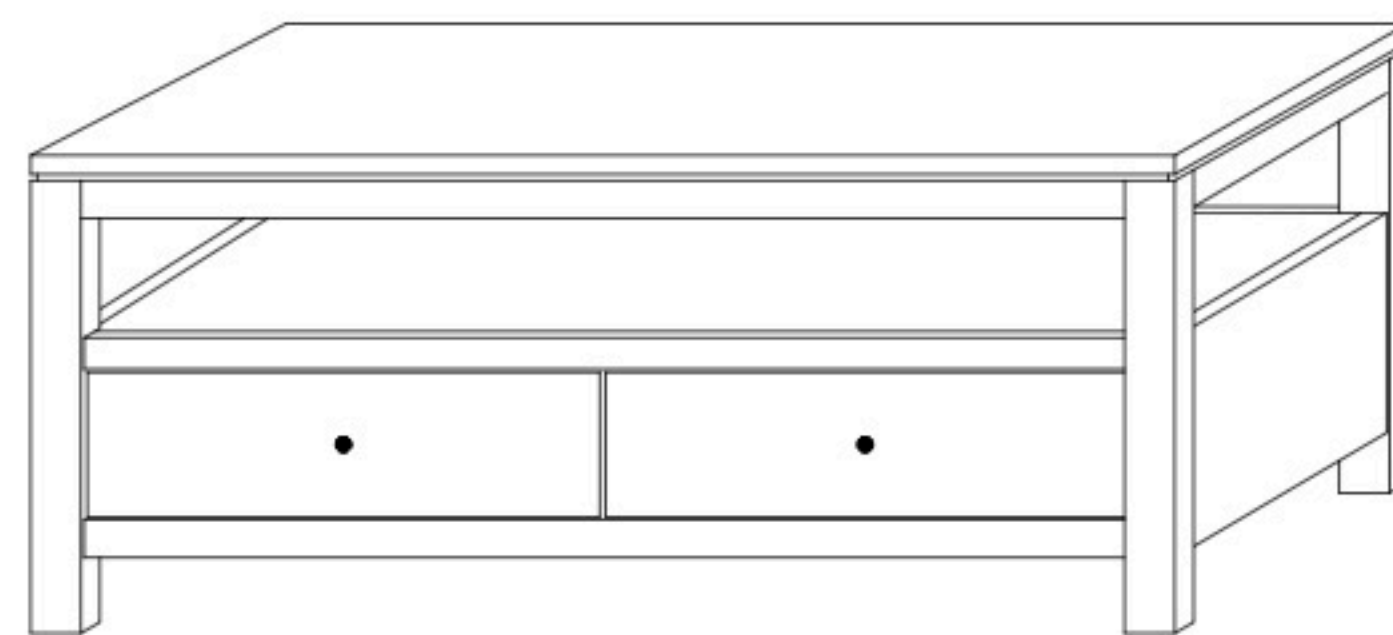

Dallas Occasional Tables

DS-5190 Coffee Table

Shown in **Brown Maple** with **OCS-113 Tundra**, & **4424-BL Pulls**

DS-5190
39½"w x 19"h x 21½"d
Coffee Table w/2 drawers

DS-5191
43½"w x 29"h x 13½"d
Sofa Table w/2 drawers

DS-5192
45½"w x 19"h x 21½"d
Coffee Table w/2 drawers

DS-5193
18¾"w x 24"h x 23½"d
End Table w/1 drawer

DS-5194
11½"w x 24"h x 23½"d
Chair Table w/1 drawer