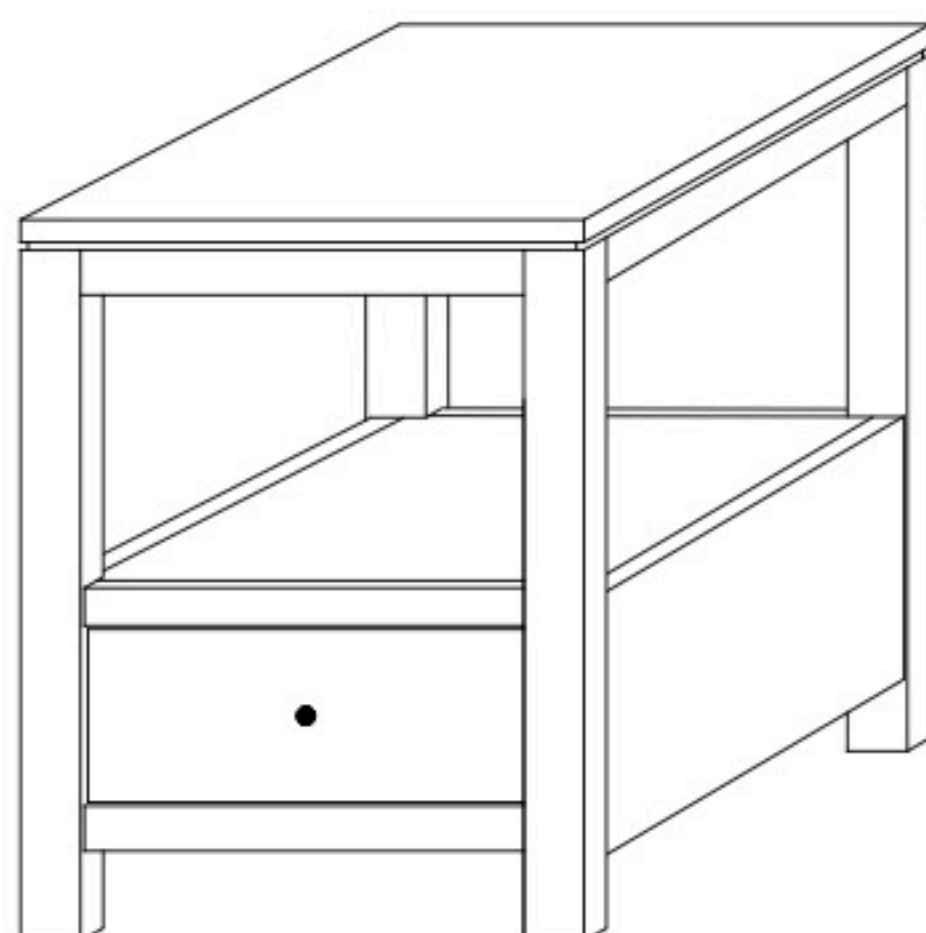

Dallas Occasional Tables

DS-5190 Coffee Table

Shown in **Brown Maple** with **OCS-113 Tundra**, & **4424-BL Pulls**

DS-5190
39½"w x 19"h x 21½"d
Coffee Table w/2 drawers

DS-5191
43½"w x 29"h x 13½"d
Sofa Table w/2 drawers

DS-5192
45½"w x 19"h x 21½"d
Coffee Table w/2 drawers

DS-5193
18¾"w x 24"h x 23½"d
End Table w/1 drawer

DS-5194
11½"w x 24"h x 23½"d
Chair Table w/1 drawer