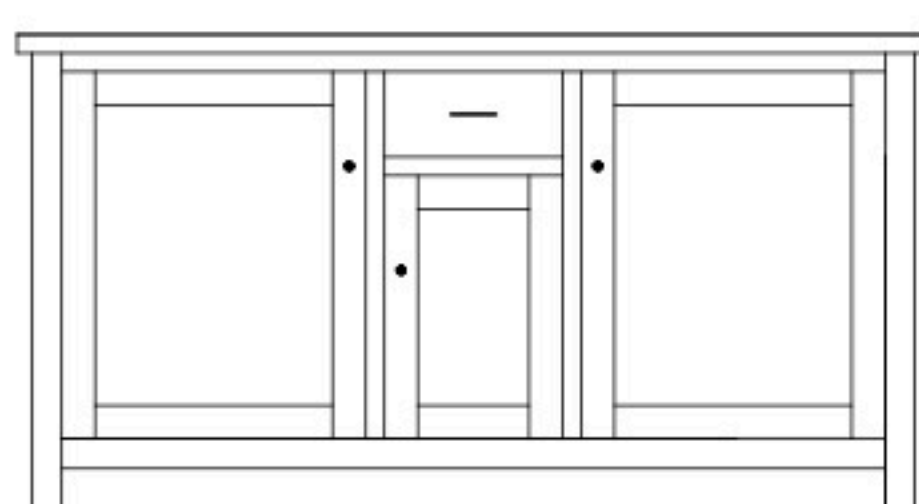

Shown in **QWO** with **OCS-119 Cappuccino**, **Top Reclaimed Barnwood** with **OCS-226 Coffee** & **4425-ORB Knobs**

HN-5853 Console

61½"w 25¼"h 18"d
w/2 glass doors, 1 wood door in center, & 2 adjustable shelves

HN-5854 Console

61½"w 25¼"h 18"d
w/2 glass doors, 2 adjustable shelves, & 2 drawers

HN-5855 Console

61½"w 32¼"h 18"d
w/2 glass doors, 1 wood door in center, 3 adjustable shelves, & DVD area

HN-5856 Console

61½"w 32¼"h 18"d
w/2 glass doors, 2 adjustable shelves, 2 drawers & DVD area

HN-5857 Console

61½"w 32¼"h 18"d
w/2 glass doors, 1 wood door in center, 3 adjustable shelves, & 1 Drawer

HN-5858 Console

61½"w 32¼"h 18"d
w/2 glass doors, 2 adjustable shelves, & 3 drawers