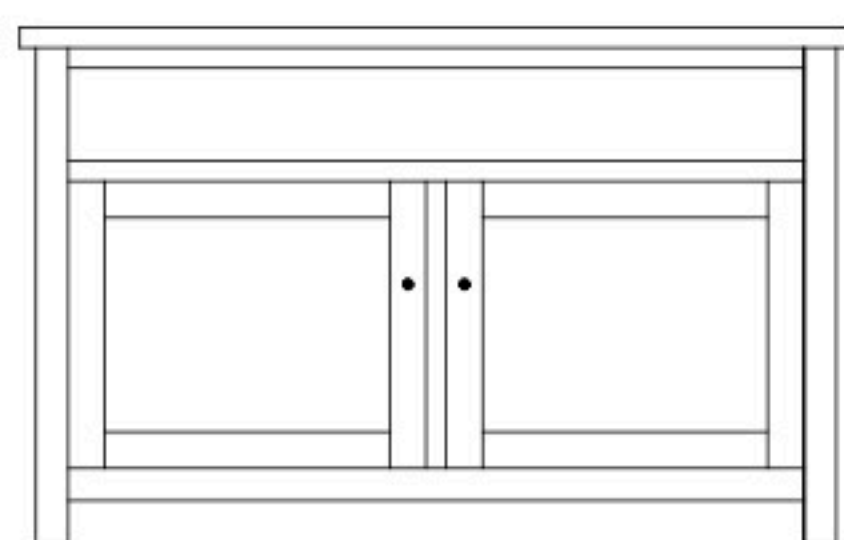

Holton 51" Entertainment Consoles

HN-5851 Console

Shown in **Oak** with **OCS-135 Driftwood**, **Top Reclaimed Barnwood** with **OCS-118 Antique Slate** & **4425-BL Knobs**

HN-5850 Console

51½"w 25¼"h 18"d
w/2 glass doors, 1 adjustable shelf

HN-5851 Console

51½"w 32¼"h 18"d
w/2 glass doors, 1 adjustable shelf & DVD area

HN-5852 Console

51½"w 32½"h 18"d
w/2 glass doors 1 adjustable shelf & 2 drawers

Holton 61" Entertainment Consoles

HN-5853 Console

Shown in **QWO** with **OCS-119 Cappuccino**, **Top Reclaimed Barnwood** with **OCS-226 Coffee** & **4425-ORB Knobs**

HN-5853 Console

61½"w 25¼"h 18"d
w/2 glass doors, 1 wood door in center, & 2 adjustable shelves

HN-5854 Console

61½"w 25¼"h 18"d
w/2 glass doors, 2 adjustable shelves, & 2 drawers

HN-5855 Console

61½"w 32¼"h 18"d
w/2 glass doors, 1 wood door in center, 3 adjustable shelves, & DVD area

HN-5856 Console