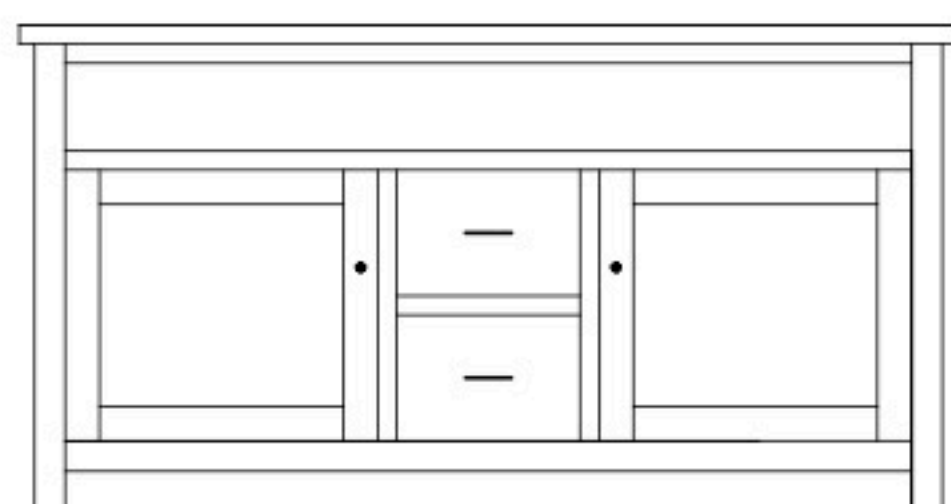

Holton 51" Entertainment Consoles

HN-5851 Console

Shown in **Oak** with **OCS-135 Driftwood**, **Top Reclaimed Barnwood** with **OCS-118 Antique Slate** & **4425-BL Knobs**

HN-5850 Console

51½"w 25¼"h 18"d
w/2 glass doors, 1 adjustable shelf

HN-5851 Console

51½"w 32¼"h 18"d
w/2 glass doors, 1 adjustable shelf & DVD area

HN-5852 Console

51½"w 32½"h 18"d
w/2 glass doors 1 adjustable shelf & 2 drawers

Holton 61" Entertainment Consoles

HN-5853 Console

Shown in **QWO** with **OCS-119 Cappuccino**, **Top Reclaimed Barnwood** with **OCS-226 Coffee** & **4425-ORB Knobs**

HN-5853 Console

61½"w 25¼"h 18"d
w/2 glass doors, 1 wood door in center, & 2 adjustable shelves

HN-5854 Console

61½"w 25¼"h 18"d
w/2 glass doors, 2 adjustable shelves, & 2 drawers

HN-5855 Console

61½"w 32¼"h 18"d
w/2 glass doors, 1 wood door in center, 3 adjustable shelves, & DVD area

HN-5856 Console