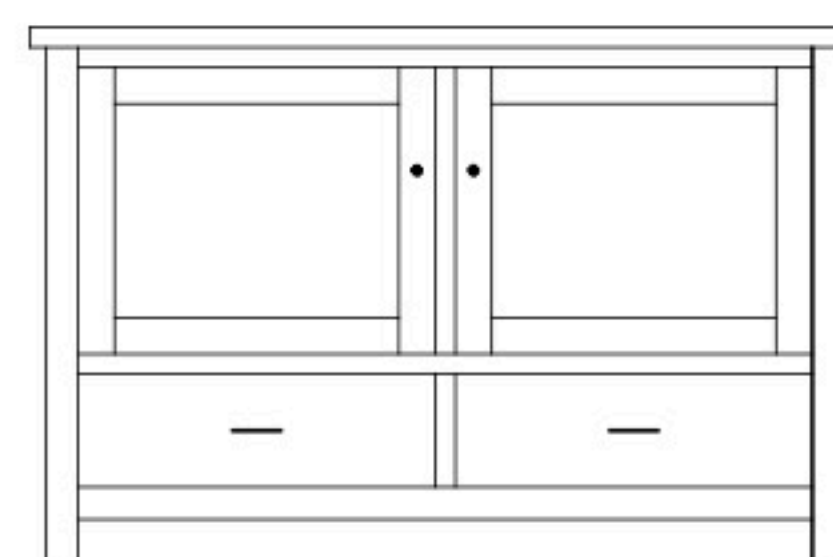

Holton 51" Entertainment Consoles

HN-5851 Console

Shown in **Oak** with **OCS-135 Driftwood**, **Top Reclaimed Barnwood** with **OCS-118 Antique Slate** & **4425-BL Knobs**

HN-5850 Console

51½"w 25¼"h 18"d
w/2 glass doors, 1 adjustable shelf

HN-5851 Console

51½"w 32¼"h 18"d
w/2 glass doors, 1 adjustable shelf & DVD area

HN-5852 Console

51½"w 32½"h 18"d
w/2 glass doors 1 adjustable shelf & 2 drawers

Holton 61" Entertainment Consoles

HN-5853 Console

Shown in **QWO** with **OCS-119 Cappuccino**, **Top Reclaimed Barnwood** with **OCS-226 Coffee** & **4425-ORB Knobs**

HN-5853 Console

61½"w 25¼"h 18"d
w/2 glass doors, 1 wood door in center, & 2 adjustable shelves

HN-5854 Console

61½"w 25¼"h 18"d
w/2 glass doors, 2 adjustable shelves, & 2 drawers

HN-5855 Console

61½"w 32¼"h 18"d
w/2 glass doors, 1 wood door in center, 3 adjustable shelves, & DVD area

HN-5856 Console