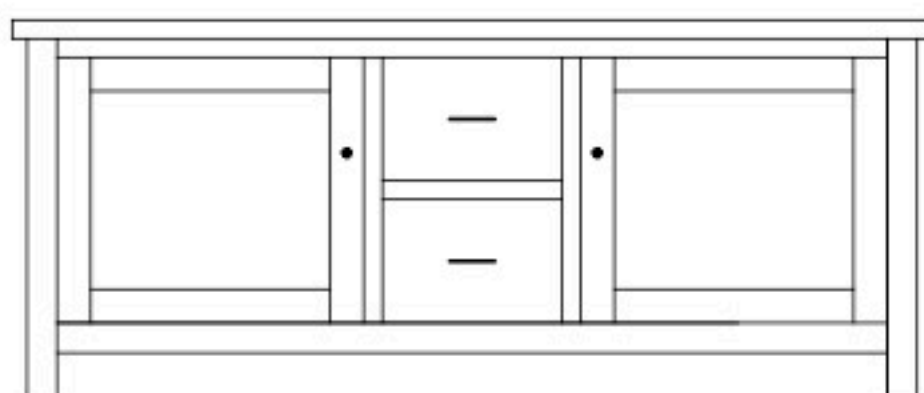

Holton 51" Entertainment Consoles

HN-5851 Console

Shown in **Oak** with **OCS-135 Driftwood**, **Top Reclaimed Barnwood** with **OCS-118 Antique Slate** & **4425-BL Knobs**

HN-5850 Console

51½"w 25¼"h 18"d
w/2 glass doors, 1 adjustable shelf

HN-5851 Console

51½"w 32¼"h 18"d
w/2 glass doors, 1 adjustable shelf & DVD area

HN-5852 Console

51½"w 32½"h 18"d
w/2 glass doors 1 adjustable shelf & 2 drawers

Holton 61" Entertainment Consoles

HN-5853 Console

Shown in **QWO** with **OCS-119 Cappuccino**, **Top Reclaimed Barnwood** with **OCS-226 Coffee** & **4425-ORB Knobs**

HN-5853 Console

61½"w 25¼"h 18"d
w/2 glass doors, 1 wood door in center, & 2 adjustable shelves

HN-5854 Console

61½"w 25¼"h 18"d
w/2 glass doors, 2 adjustable shelves, & 2 drawers

HN-5855 Console

61½"w 32¼"h 18"d
w/2 glass doors, 1 wood door in center, 3 adjustable shelves, & DVD area

HN-5856 Console