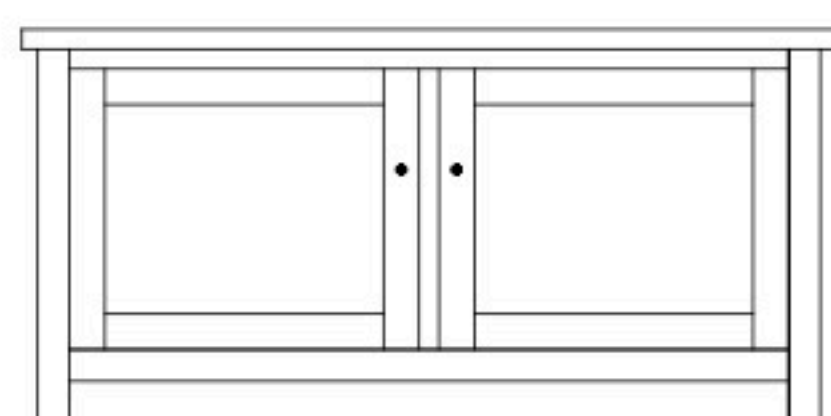

Holton 51" Entertainment Consoles

HN-5851 Console

Shown in **Oak** with **OCS-135 Driftwood**, **Top Reclaimed Barnwood** with **OCS-118 Antique Slate** & **4425-BL Knobs**

HN-5850 Console

51½"w 25¼"h 18"d
w/2 glass doors, 1 adjustable shelf

HN-5851 Console

51½"w 32¼"h 18"d
w/2 glass doors, 1 adjustable shelf & DVD area

HN-5852 Console

51½"w 32½"h 18"d
w/2 glass doors 1 adjustable shelf & 2 drawers

Holton 61" Entertainment Consoles

HN-5853 Console

Shown in **QWO** with **OCS-119 Cappuccino**, **Top Reclaimed Barnwood** with **OCS-226 Coffee** & **4425-ORB Knobs**

HN-5853 Console

61½"w 25¼"h 18"d
w/2 glass doors, 1 wood door in center, & 2 adjustable shelves

HN-5854 Console

61½"w 25¼"h 18"d
w/2 glass doors, 2 adjustable shelves, & 2 drawers

HN-5855 Console

61½"w 32¼"h 18"d
w/2 glass doors, 1 wood door in center, 3 adjustable shelves, & DVD area

HN-5856 Console