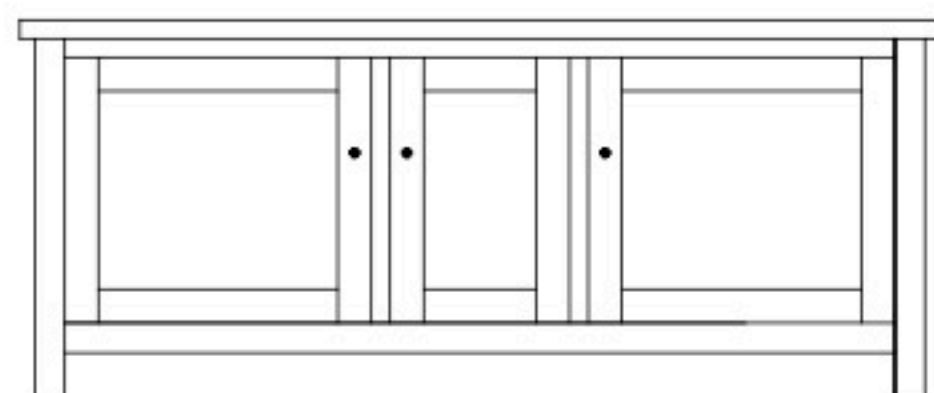

Holton 51" Entertainment Consoles

HN-5851 Console

Shown in **Oak** with **OCS-135 Driftwood**, **Top Reclaimed Barnwood** with **OCS-118 Antique Slate** & **4425-BL Knobs**

HN-5850 Console

51½"w 25¼"h 18"d
w/2 glass doors, 1 adjustable shelf

HN-5851 Console

51½"w 32¼"h 18"d
w/2 glass doors, 1 adjustable shelf & DVD area

HN-5852 Console

51½"w 32½"h 18"d
w/2 glass doors 1 adjustable shelf & 2 drawers

Holton 61" Entertainment Consoles

HN-5853 Console

Shown in **QWO** with **OCS-119 Cappuccino**, **Top Reclaimed Barnwood** with **OCS-226 Coffee** & **4425-ORB Knobs**

HN-5853 Console

61½"w 25¼"h 18"d
w/2 glass doors, 1 wood door in center, & 2 adjustable shelves

HN-5854 Console

61½"w 25¼"h 18"d
w/2 glass doors, 2 adjustable shelves, & 2 drawers

HN-5855 Console

61½"w 32¼"h 18"d
w/2 glass doors, 1 wood door in center, 3 adjustable shelves, & DVD area

HN-5856 Console