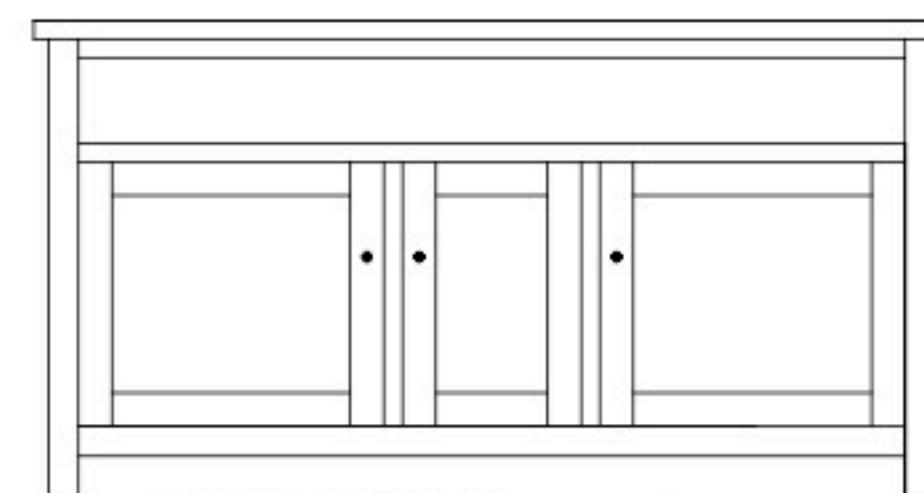

Holton 51" Entertainment Consoles

HN-5851 Console

Shown in **Oak** with **OCS-135 Driftwood**, **Top Reclaimed Barnwood** with **OCS-118 Antique Slate** & **4425-BL Knobs**

HN-5850 Console

51½"w 25¼"h 18"d
w/2 glass doors, 1 adjustable shelf

HN-5851 Console

51½"w 32¼"h 18"d
w/2 glass doors, 1 adjustable shelf & DVD area

HN-5852 Console

51½"w 32½"h 18"d
w/2 glass doors 1 adjustable shelf & 2 drawers

Holton 61" Entertainment Consoles

HN-5853 Console

Shown in **QWO** with **OCS-119 Cappuccino**, **Top Reclaimed Barnwood** with **OCS-226 Coffee** & **4425-ORB Knobs**

HN-5853 Console

61½"w 25¼"h 18"d
w/2 glass doors, 1 wood door in center, & 2 adjustable shelves

HN-5854 Console

61½"w 25¼"h 18"d
w/2 glass doors, 2 adjustable shelves, & 2 drawers

HN-5855 Console

61½"w 32¼"h 18"d
w/2 glass doors, 1 wood door in center, 3 adjustable shelves, & DVD area

HN-5856 Console