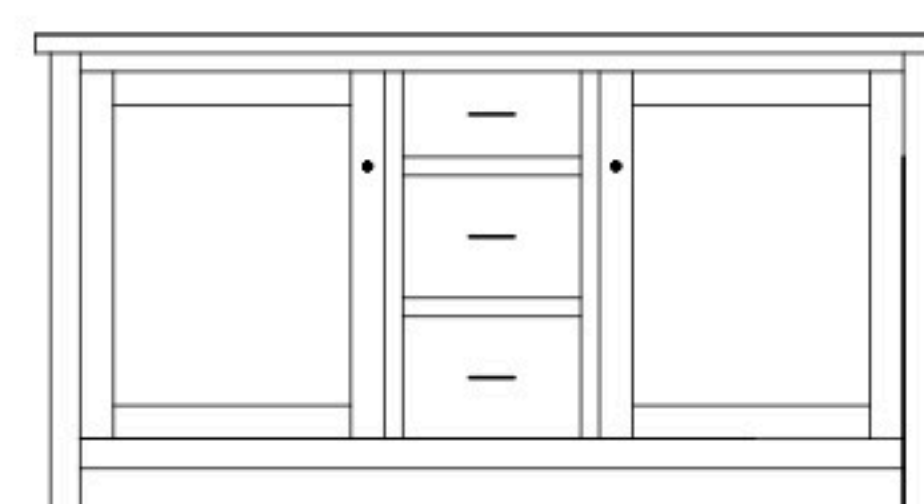

Shown in **QWO** with **OCS-119 Cappuccino**, **Top Reclaimed Barnwood** with **OCS-226 Coffee** & **4425-ORB Knobs**

HN-5853 Console

61½"w 25¼"h 18"d
w/2 glass doors, 1 wood door in center, & 2 adjustable shelves

HN-5854 Console

61½"w 25¼"h 18"d
w/2 glass doors, 2 adjustable shelves, & 2 drawers

HN-5855 Console

61½"w 32¼"h 18"d
w/2 glass doors, 1 wood door in center, 3 adjustable shelves, & DVD area

HN-5856 Console

61½"w 32¼"h 18"d
w/2 glass doors, 2 adjustable shelves, 2 drawers & DVD area

HN-5857 Console

61½"w 32¼"h 18"d
w/2 glass doors, 1 wood door in center, 3 adjustable shelves, & 1 Drawer

HN-5858 Console

61½"w 32¼"h 18"d
w/2 glass doors, 2 adjustable shelves, & 3 drawers