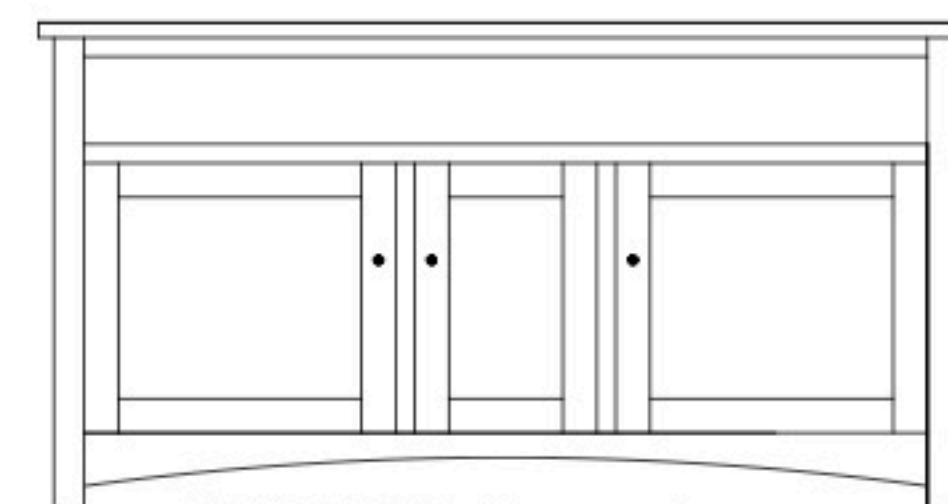

Claremont Mission 51" Entertainment Consoles

CM-1501 Console

Shown in QWO with OCS-102 Fruitwood & 4425-BL Knobs

CM-1500 Console

51½"w 25"h 17½"d
w/2 glass doors, & 1 adjustable shelf

CM-1501 Console

51½"w 32"h 17½"d
w/2 glass doors, 1 adjustable shelf & DVD area

CM-1502 Console

51½"w 33¼"h 17½"d
w/2 glass doors 1 adjustable shelf & 2 drawers

Claremont Mission 61" Entertainment Consoles

CM-1504 Console

Shown in QWO with OCS-112 Provincial and D529-A Pulls on Drawers, D527-A Pulls on Doors

CM-1503 Console

61½"w 25"h 17½"d
w/2 glass doors, 1 wood door in center, & 3 adjustable shelves

CM-1504 Console

61½"w 25"h 17½"d
w/2 glass doors, 2 adjustable shelves & 2 drawers

CM-1505 Console

61½"w 32"h 17½"d
w/2 glass doors, 1 wood door in center, 3 adjustable shelves, & DVD area

61½"w 32"h 17½"d
w/2 glass doors, 2 adjustable shelves, & 3 drawers