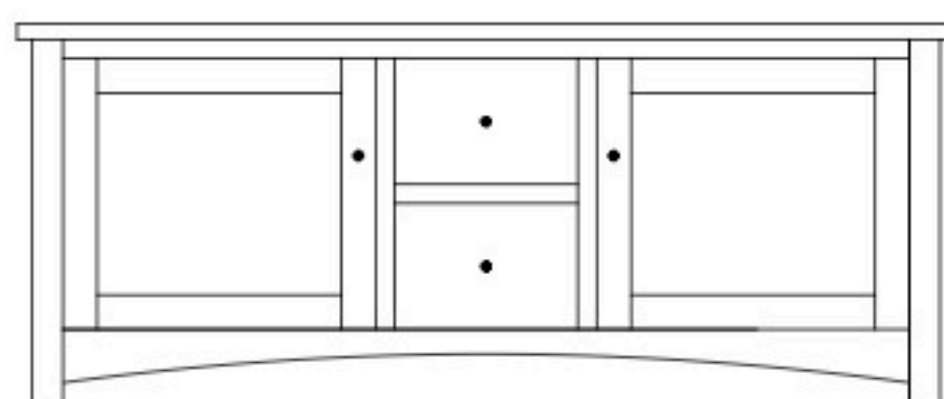

Claremont Mission 51" Entertainment Consoles

CM-1501 Console

Shown in QWO with OCS-102 Fruitwood & 4425-BL Knobs

CM-1500 Console

51½"w 25"h 17½"d
w/2 glass doors, & 1 adjustable shelf

CM-1501 Console

51½"w 32"h 17½"d
w/2 glass doors, 1 adjustable shelf & DVD area

CM-1502 Console

51½"w 33¼"h 17½"d
w/2 glass doors 1 adjustable shelf & 2 drawers

Claremont Mission 61" Entertainment Consoles

CM-1504 Console

Shown in QWO with OCS-112 Provincial and D529-A Pulls on Drawers, D527-A Pulls on Doors

CM-1503 Console

61½"w 25"h 17½"d
w/2 glass doors, 1 wood door in center, & 3 adjustable shelves

CM-1504 Console

61½"w 25"h 17½"d
w/2 glass doors, 2 adjustable shelves & 2 drawers

CM-1505 Console

61½"w 32"h 17½"d
w/2 glass doors, 1 wood door in center, 3 adjustable shelves, & DVD area

61½"w 32"h 17½"d
w/2 glass doors, 2 adjustable shelves, & 3 drawers