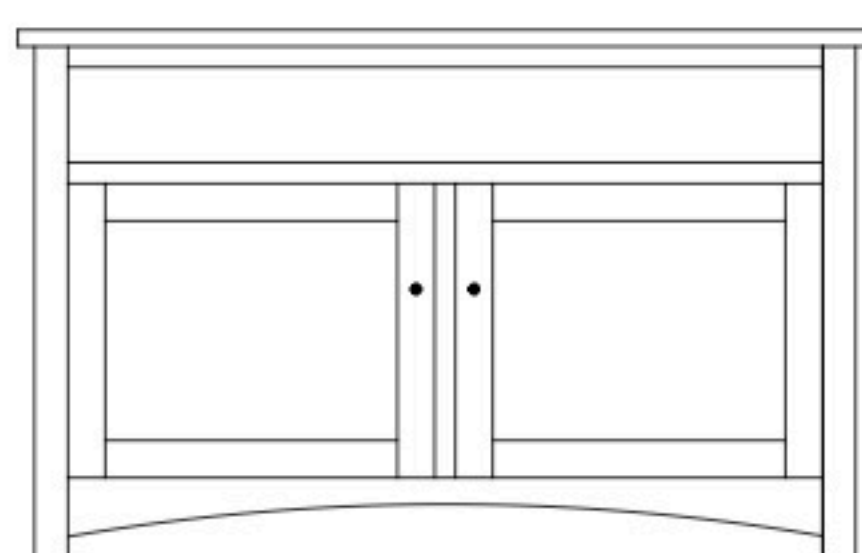

Claremont Mission 51" Entertainment Consoles

CM-1501 Console

Shown in QWO with OCS-102 Fruitwood & 4425-BL Knobs

CM-1500 Console

51½"w 25"h 17½"d
w/2 glass doors, & 1 adjustable shelf

CM-1501 Console

51½"w 32"h 17½"d
w/2 glass doors, 1 adjustable shelf & DVD area

CM-1502 Console

51½"w 33¼"h 17½"d
w/2 glass doors 1 adjustable shelf & 2 drawers

Claremont Mission 61" Entertainment Consoles

CM-1504 Console

Shown in QWO with OCS-112 Provincial and D529-A Pulls on Drawers, D527-A Pulls on Doors

CM-1503 Console

61½"w 25"h 17½"d
w/2 glass doors, 1 wood door in center, & 3 adjustable shelves

CM-1504 Console

61½"w 25"h 17½"d
w/2 glass doors, 2 adjustable shelves & 2 drawers

CM-1505 Console

61½"w 32"h 17½"d
w/2 glass doors, 1 wood door in center, 3 adjustable shelves, & DVD area

61½"w 32"h 17½"d
w/2 glass doors, 2 adjustable shelves, & 3 drawers