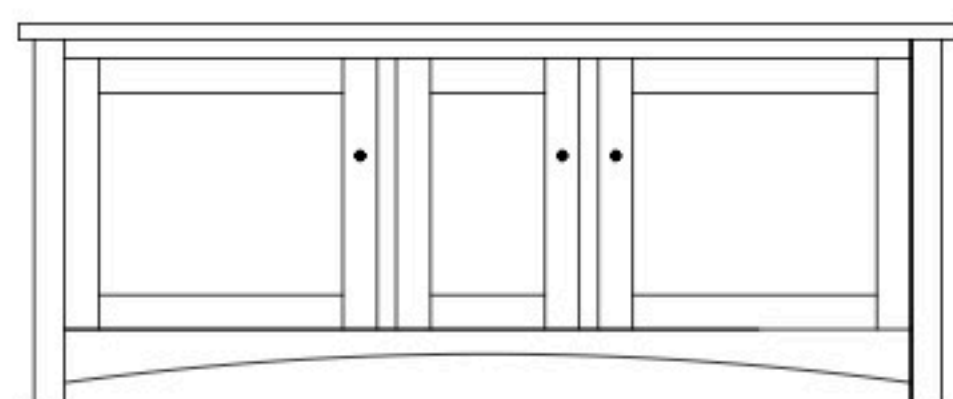

Claremont Mission 51" Entertainment Consoles

CM-1501 Console

Shown in QWO with OCS-102 Fruitwood & 4425-BL Knobs

CM-1500 Console

51½"w 25"h 17½"d
w/2 glass doors, & 1 adjustable shelf

CM-1501 Console

51½"w 32"h 17½"d
w/2 glass doors, 1 adjustable shelf & DVD area

CM-1502 Console

51½"w 33¼"h 17½"d
w/2 glass doors 1 adjustable shelf & 2 drawers

Claremont Mission 61" Entertainment Consoles

CM-1504 Console

Shown in QWO with OCS-112 Provincial and D529-A Pulls on Drawers, D527-A Pulls on Doors

CM-1503 Console

61½"w 25"h 17½"d
w/2 glass doors, 1 wood door in center, & 3 adjustable shelves

CM-1504 Console

61½"w 25"h 17½"d
w/2 glass doors, 2 adjustable shelves & 2 drawers

CM-1505 Console

61½"w 32"h 17½"d
w/2 glass doors, 1 wood door in center, 3 adjustable shelves, & DVD area

61½"w 32"h 17½"d
w/2 glass doors, 2 adjustable shelves, & 3 drawers