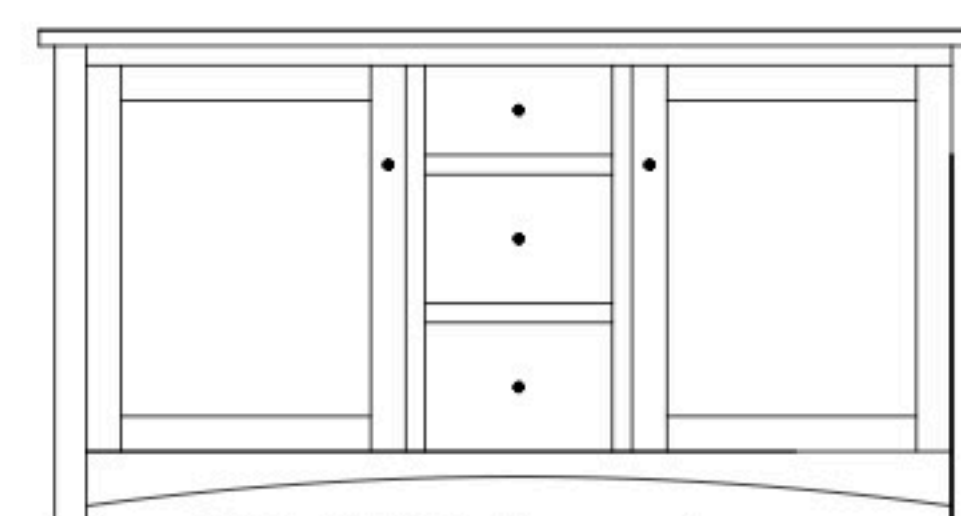

CM-1502 Console

51½"w 33¼"h 17½"d
w/2 glass doors 1 adjustable shelf & 2 drawers

Claremont Mission 61" Entertainment Consoles

CM-1504 Console

Shown in QWO with OCS-112 Provincial and D529-A Pulls on Drawers, D527-A Pulls on Doors

CM-1503 Console

61½"w 25"h 17½"d
w/2 glass doors, 1 wood door in center, & 3 adjustable shelves

CM-1504 Console

61½"w 25"h 17½"d
w/2 glass doors, 2 adjustable shelves & 2 drawers

CM-1505 Console

61½"w 32"h 17½"d
w/2 glass doors, 1 wood door in center, 3 adjustable shelves, & DVD area

CM-1506 Console

61½"w 32"h 17½"d
w/2 glass doors, 2 adjustable shelves, 2 Drawers & DVD area

CM-1507 Console

61½"w 32"h 17½"d
w/2 glass doors, 1 wood door in center, 3 adjustable shelves, & 1 Drawer

CM-1508 Console

61½"w 32"h 17½"d
w/2 glass doors, 2 adjustable shelves, & 3 drawers