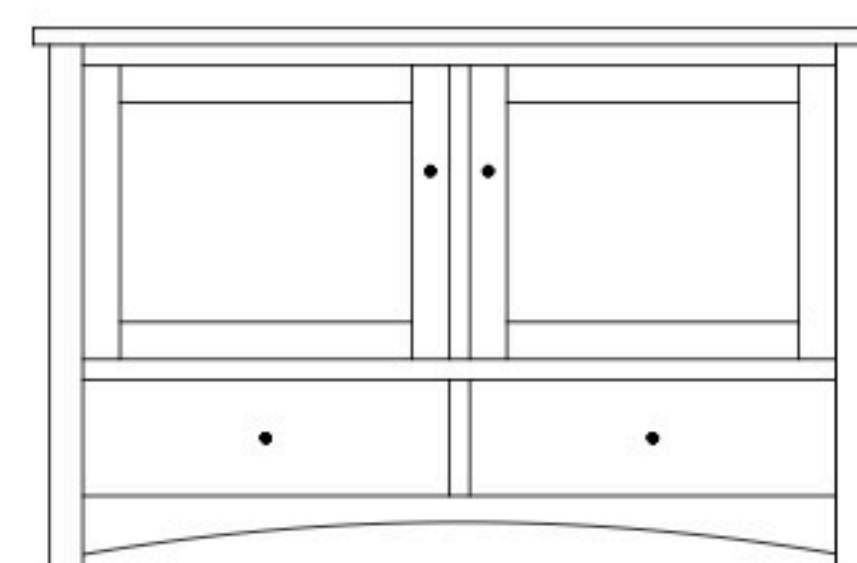

Claremont Mission 51" Entertainment Consoles

CM-1501 Console

Shown in QWO with OCS-102 Fruitwood & 4425-BL Knobs

CM-1500 Console

51½"w 25"h 17½"d
w/2 glass doors, & 1 adjustable shelf

CM-1501 Console

51½"w 32"h 17½"d
w/2 glass doors, 1 adjustable shelf & DVD area

CM-1502 Console

51½"w 33¼"h 17½"d
w/2 glass doors 1 adjustable shelf & 2 drawers

Claremont Mission 61" Entertainment Consoles

CM-1504 Console

Shown in QWO with OCS-112 Provincial and D529-A Pulls on Drawers, D527-A Pulls on Doors

CM-1503 Console

61½"w 25"h 17½"d
w/2 glass doors, 1 wood door in center, & 3 adjustable shelves

CM-1504 Console

61½"w 25"h 17½"d
w/2 glass doors, 2 adjustable shelves & 2 drawers

CM-1505 Console

61½"w 32"h 17½"d
w/2 glass doors, 1 wood door in center, 3 adjustable shelves, & DVD area

61½"w 32"h 17½"d
w/2 glass doors, 2 adjustable shelves, & 3 drawers