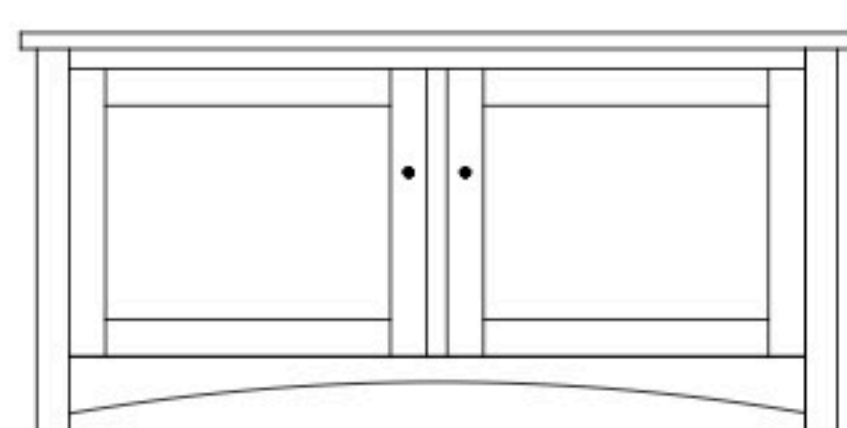

Claremont Mission 51" Entertainment Consoles

CM-1501 Console

Shown in QWO with OCS-102 Fruitwood & 4425-BL Knobs

CM-1500 Console

51½"w 25"h 17½"d
w/2 glass doors, & 1 adjustable shelf

CM-1501 Console

51½"w 32"h 17½"d
w/2 glass doors, 1 adjustable shelf & DVD area

CM-1502 Console

51½"w 33¼"h 17½"d
w/2 glass doors 1 adjustable shelf & 2 drawers

Claremont Mission 61" Entertainment Consoles

CM-1504 Console

Shown in QWO with OCS-112 Provincial and D529-A Pulls on Drawers, D527-A Pulls on Doors

CM-1503 Console

61½"w 25"h 17½"d
w/2 glass doors, 1 wood door in center, & 3 adjustable shelves

CM-1504 Console

61½"w 25"h 17½"d
w/2 glass doors, 2 adjustable shelves & 2 drawers

CM-1505 Console

61½"w 32"h 17½"d
w/2 glass doors, 1 wood door in center, 3 adjustable shelves, & DVD area

61½"w 32"h 17½"d
w/2 glass doors, 2 adjustable shelves, & 3 drawers