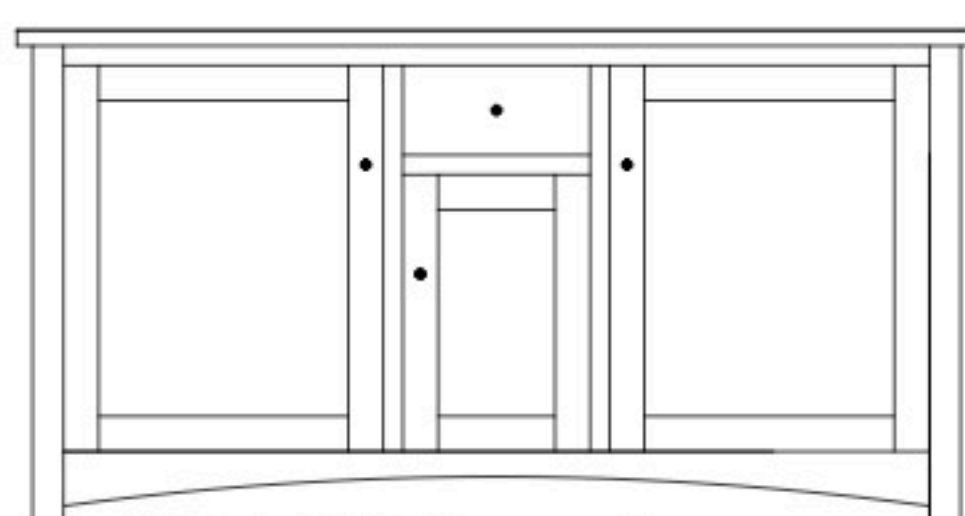

CM-1502 Console

51½"w 33¼"h 17½"d
w/2 glass doors 1 adjustable shelf & 2 drawers

Claremont Mission 61" Entertainment Consoles

CM-1504 Console

Shown in QWO with OCS-112 Provincial and D529-A Pulls on Drawers, D527-A Pulls on Doors

CM-1503 Console

61½"w 25"h 17½"d
w/2 glass doors, 1 wood door in center, & 3 adjustable shelves

CM-1504 Console

61½"w 25"h 17½"d
w/2 glass doors, 2 adjustable shelves & 2 drawers

CM-1505 Console

61½"w 32"h 17½"d
w/2 glass doors, 1 wood door in center, 3 adjustable shelves, & DVD area

CM-1506 Console

61½"w 32"h 17½"d
w/2 glass doors, 2 adjustable shelves, 2 Drawers & DVD area

CM-1507 Console

61½"w 32"h 17½"d
w/2 glass doors, 1 wood door in center, 3 adjustable shelves, & 1 Drawer

CM-1508 Console

61½"w 32"h 17½"d
w/2 glass doors, 2 adjustable shelves, & 3 drawers