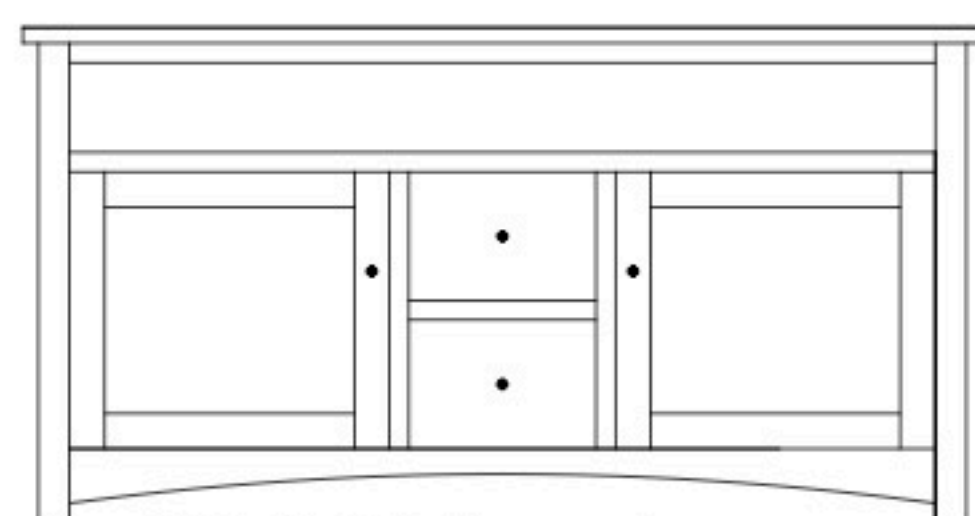

CM-1502 Console

51½"w 33¼"h 17½"d
w/2 glass doors 1 adjustable shelf & 2 drawers

Claremont Mission 61" Entertainment Consoles

CM-1504 Console

Shown in QWO with OCS-112 Provincial and D529-A Pulls on Drawers, D527-A Pulls on Doors

CM-1503 Console

61½"w 25"h 17½"d
w/2 glass doors, 1 wood door in center, & 3 adjustable shelves

CM-1504 Console

61½"w 25"h 17½"d
w/2 glass doors, 2 adjustable shelves & 2 drawers

CM-1505 Console

61½"w 32"h 17½"d
w/2 glass doors, 1 wood door in center, 3 adjustable shelves, & DVD area

CM-1506 Console

61½"w 32"h 17½"d
w/2 glass doors, 2 adjustable shelves, 2 Drawers & DVD area

CM-1507 Console

61½"w 32"h 17½"d
w/2 glass doors, 1 wood door in center, 3 adjustable shelves, & 1 Drawer

CM-1508 Console

61½"w 32"h 17½"d
w/2 glass doors, 2 adjustable shelves, & 3 drawers