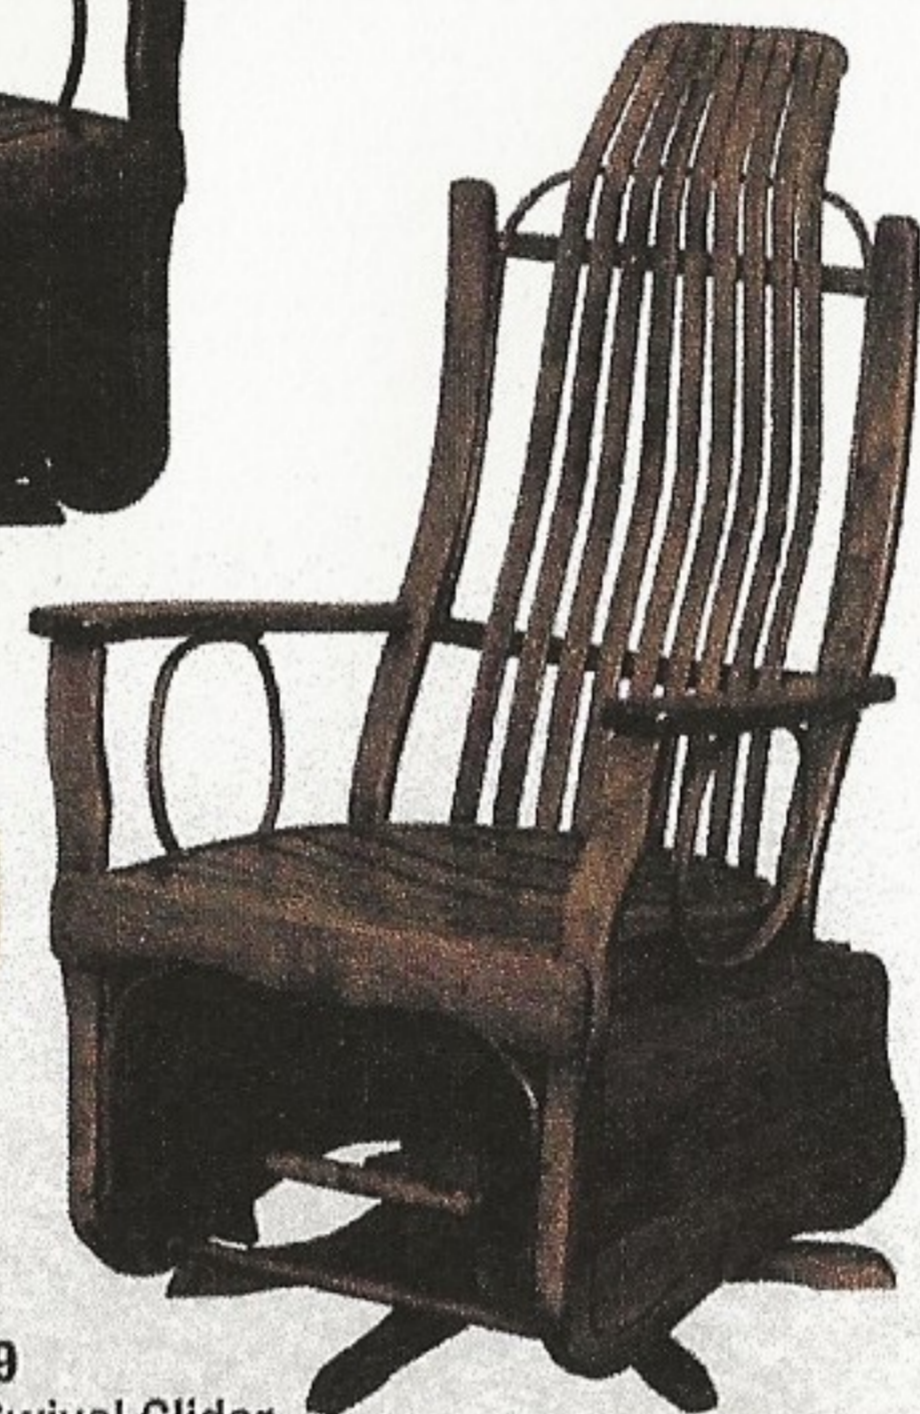

GLIDERS

Item #567
Flat Arm Glider with
Open Base
Shown in Maple with
Michael's Cherry Stain

Item #187
Flat Arm Glider
Shown in Cherry
with Washington
Cherry Stain

**SWIVEL
GLIDERS**

Item #169
Flat Arm Swivel Glider
Shown in Maple with
Rich Tobacco Stain

Lifetime warranty
sealed ball bearings

Item #169
Flat Arm Swivel Glider
Shown in Maple with
Asbury Stain

Item #199-R
Flat Arm Swivel Glider
Shown in Rough Cut Oak with
Medium Stain

Item #093-R
Ottoman
Shown in Rough Cut Oak
with OCS Medium Stain

Quality
Handcrafted
Bent Oak, Cherry
& Brown Maple
Furniture

Item #199
Flat Arm
Swivel Glider
Shown in Oak with
Harvest Stain

Item #093
Ottoman
Shown in Oak with
Harvest Stain

- Rockers
- Ottomans
- Glider
- Swivel Gliders
- Footstools
- End Tables
- Coffee Tables