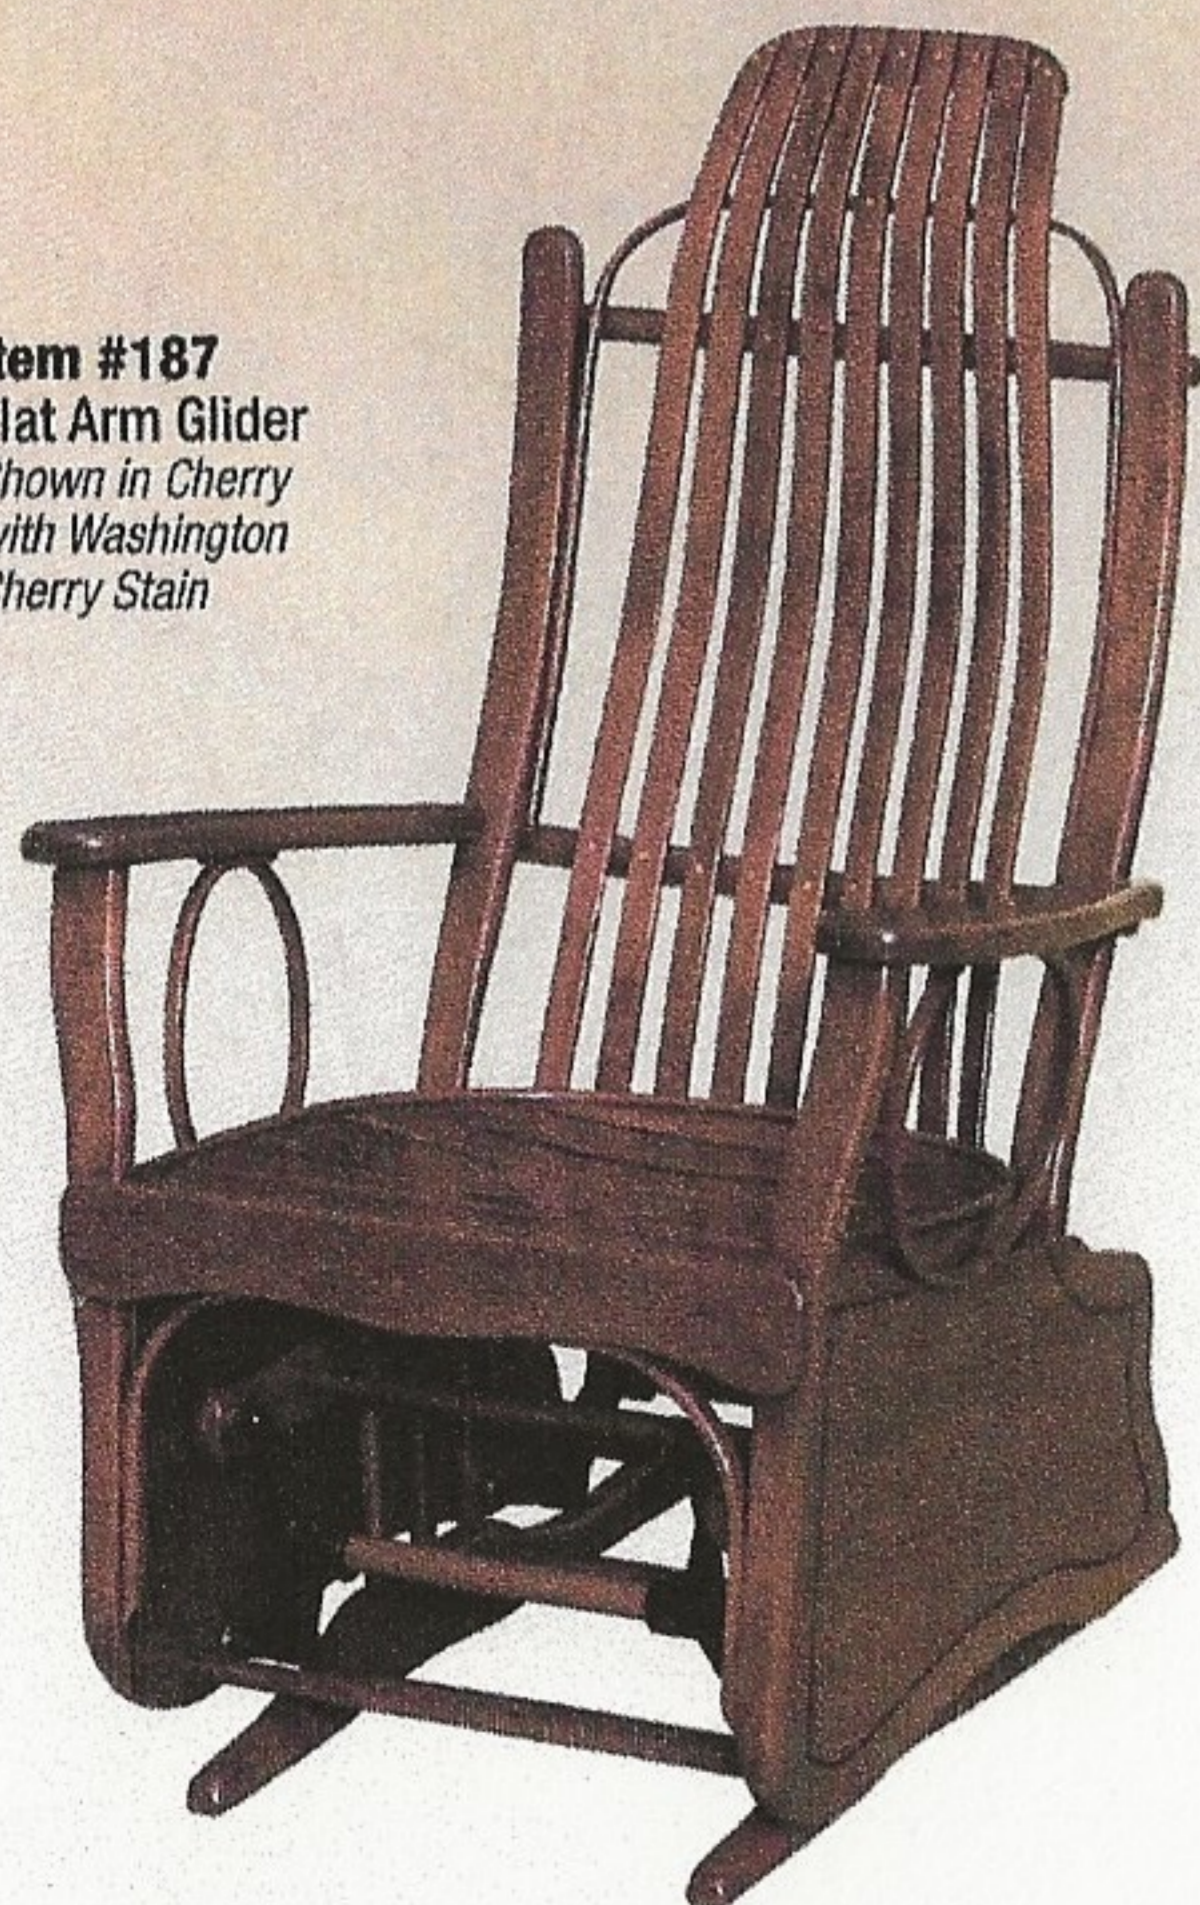

GLIDERS

Item #567
Flat Arm Glider with
Open Base
Shown in Maple with
Michael's Cherry Stain

Item #187
Flat Arm Glider
Shown in Cherry
with Washington
Cherry Stain

**SWIVEL
GLIDERS**

Item #169
Flat Arm Swivel Glider
Shown in Maple with
Rich Tobacco Stain

Lifetime warranty
sealed ball bearings

Item #169
Flat Arm Swivel Glider
Shown in Maple with
Asbury Stain

Item #199-R
Flat Arm Swivel Glider
Shown in Rough Cut Oak with
Medium Stain

Item #093-R
Ottoman
Shown in Rough Cut Oak
with OCS Medium Stain

Quality
Handcrafted
Bent Oak, Cherry
& Brown Maple
Furniture

Item #199
Flat Arm
Swivel Glider
Shown in Oak with
Harvest Stain

Item #093
Ottoman
Shown in Oak with
Harvest Stain

- Rockers
- Ottomans
- Glider
- Swivel Gliders
- Footstools
- End Tables
- Coffee Tables