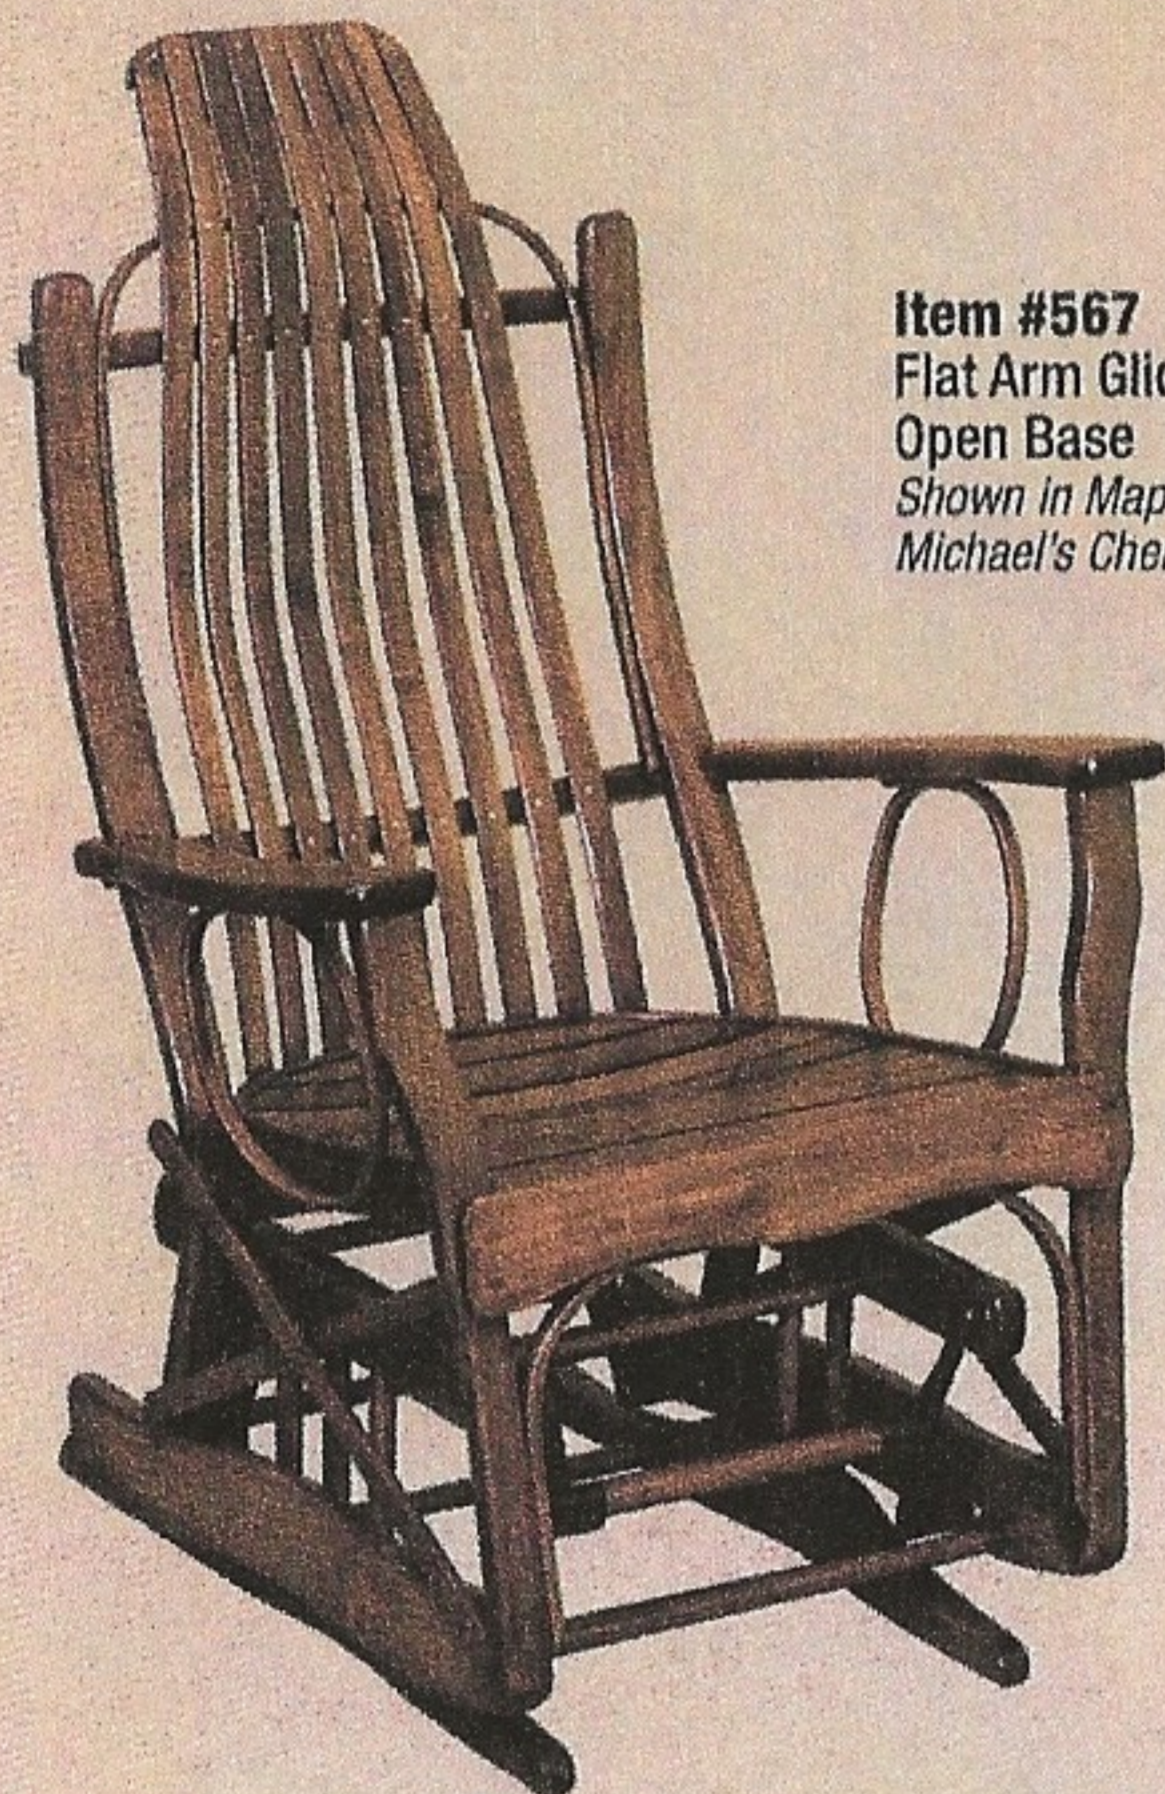

GLIDERS

Item #567
Flat Arm Glider with
Open Base
Shown in Maple with
Michael's Cherry Stain

Item #187
Flat Arm Glider
Shown in Cherry
with Washington
Cherry Stain

**SWIVEL
GLIDERS**

Item #169
Flat Arm Swivel Glider
Shown in Maple with
Rich Tobacco Stain

Lifetime warranty
sealed ball bearings

Item #169
Flat Arm Swivel Glider
Shown in Maple with
Asbury Stain

Item #199-R
Flat Arm Swivel Glider
Shown in Rough Cut Oak with
Medium Stain

Item #093-R
Ottoman
Shown in Rough Cut Oak
with OCS Medium Stain

Quality
Handcrafted
Bent Oak, Cherry
& Brown Maple
Furniture

Item #199
Flat Arm
Swivel Glider
Shown in Oak with
Harvest Stain

Item #093
Ottoman
Shown in Oak with
Harvest Stain

- Rockers
- Ottomans
- Glider
- Swivel Gliders
- Footstools
- End Tables
- Coffee Tables