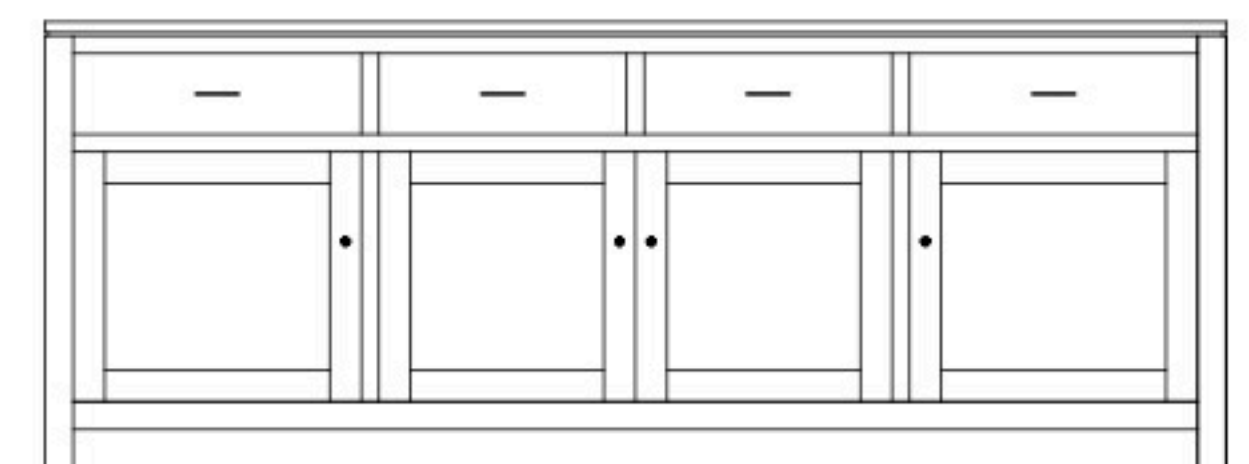

Dallas 84" Entertainment Consoles

DS-5172 Console

Shown in **Brown Maple** with **NC-1400 Weatherwood, 4425-BL Knobs** & optional slatted doors in center

DS-5166 Console

84"w 25"h 16½"d
w/2 glass doors, 2 adjustable shelves,
& 4 drawers

DS-5167 Console

84"w 25"h 16½"d
w/2 glass doors, 2 wood doors in center,
& 3 adjustable shelves

DS-5168 Console

84"w 32"h 16½"d
w/2 glass doors, 2 adjustable shelves,
4 drawers, & DVD area

DS-5169 Console

84"w 32"h 16½"d
w/2 wood doors, 1 adjustable shelf,
& 8 drawers

DS-5170 Console

84"w 32"h 16½"d
w/2 glass doors, 2 adjustable shelves,
& 8 drawers

DS-5171 Console

84"w 32"h 16½"d
w/2 glass doors, 2 wood doors in center,
3 adjustable shelves, & 4 drawers

DS-5172 Console

84"w 32"h 16½"d
w/2 glass doors, 2 wood doors in center,
& 3 adjustable shelves