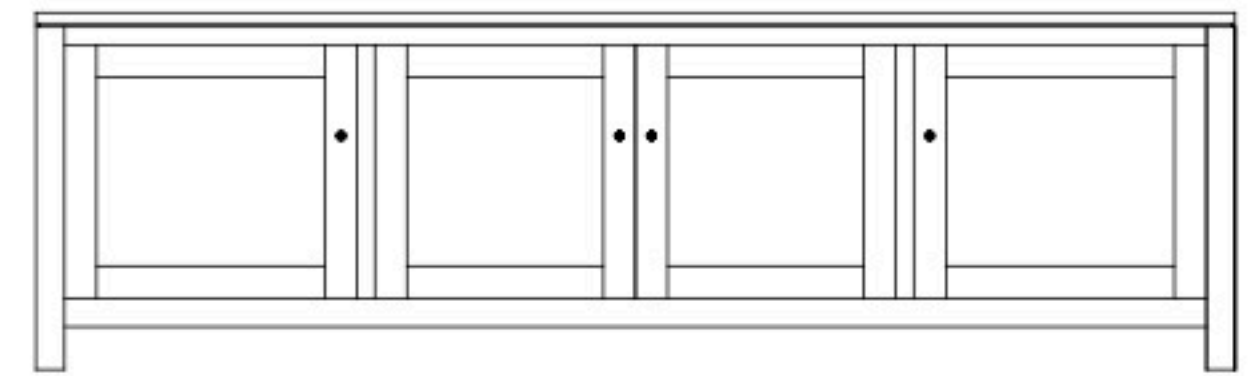

Dallas 84" Entertainment Consoles

DS-5172 Console

Shown in **Brown Maple** with **NC-1400 Weatherwood, 4425-BL Knobs** & optional slatted doors in center

DS-5166 Console

84"w 25"h 16½"d
w/2 glass doors, 2 adjustable shelves,
& 4 drawers

DS-5167 Console

84"w 25"h 16½"d
w/2 glass doors, 2 wood doors in center,
& 3 adjustable shelves

DS-5168 Console

84"w 32"h 16½"d
w/2 glass doors, 2 adjustable shelves,
4 drawers, & DVD area

DS-5169 Console

84"w 32"h 16½"d
w/2 wood doors, 1 adjustable shelf,
& 8 drawers

DS-5170 Console

84"w 32"h 16½"d
w/2 glass doors, 2 adjustable shelves,
& 8 drawers

DS-5171 Console

84"w 32"h 16½"d
w/2 glass doors, 2 wood doors in center,
3 adjustable shelves, & 4 drawers

DS-5172 Console

84"w 32"h 16½"d
w/2 glass doors, 2 wood doors in center,
& 3 adjustable shelves