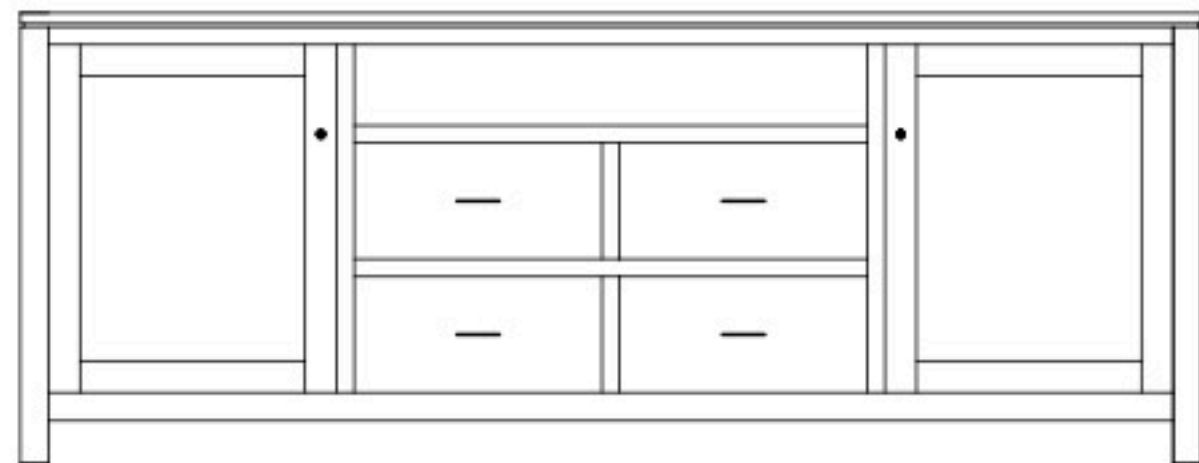

Dallas 84" Entertainment Consoles

DS-5172 Console

Shown in **Brown Maple** with **NC-1400 Weatherwood, 4425-BL Knobs** & optional slatted doors in center

DS-5166 Console

84"w 25"h 16½"d
w/2 glass doors, 2 adjustable shelves,
& 4 drawers

DS-5167 Console

84"w 25"h 16½"d
w/2 glass doors, 2 wood doors in center,
& 3 adjustable shelves

DS-5168 Console

84"w 32"h 16½"d
w/2 glass doors, 2 adjustable shelves,
4 drawers, & DVD area

DS-5169 Console

84"w 32"h 16½"d
w/2 wood doors, 1 adjustable shelf,
& 8 drawers

DS-5170 Console

84"w 32"h 16½"d
w/2 glass doors, 2 adjustable shelves,
& 8 drawers

DS-5171 Console

84"w 32"h 16½"d
w/2 glass doors, 2 wood doors in center,
3 adjustable shelves, & 4 drawers

DS-5172 Console

84"w 32"h 16½"d
w/2 glass doors, 2 wood doors in center,
& 3 adjustable shelves