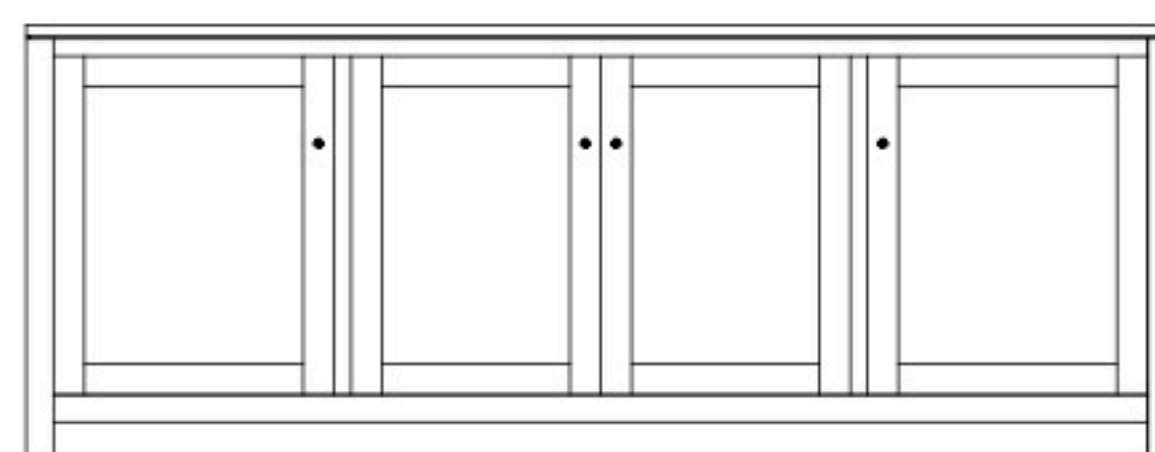

DS-5167 Console

84"w 25"h 16½"d
w/2 glass doors, 2 wood doors in center,
& 3 adjustable shelves

DS-5168 Console

84"w 32"h 16½"d
w/2 glass doors, 2 adjustable shelves,
4 drawers, & DVD area

DS-5169 Console

84"w 32"h 16½"d
w/2 wood doors, 1 adjustable shelf,
& 8 drawers

DS-5170 Console

84"w 32"h 16½"d
w/2 glass doors, 2 adjustable shelves,
& 8 drawers

DS-5171 Console

84"w 32"h 16½"d
w/2 glass doors, 2 wood doors in center,
3 adjustable shelves, & 4 drawers

DS-5172 Console

84"w 32"h 16½"d
w/2 glass doors, 2 wood doors in center,
& 3 adjustable shelves