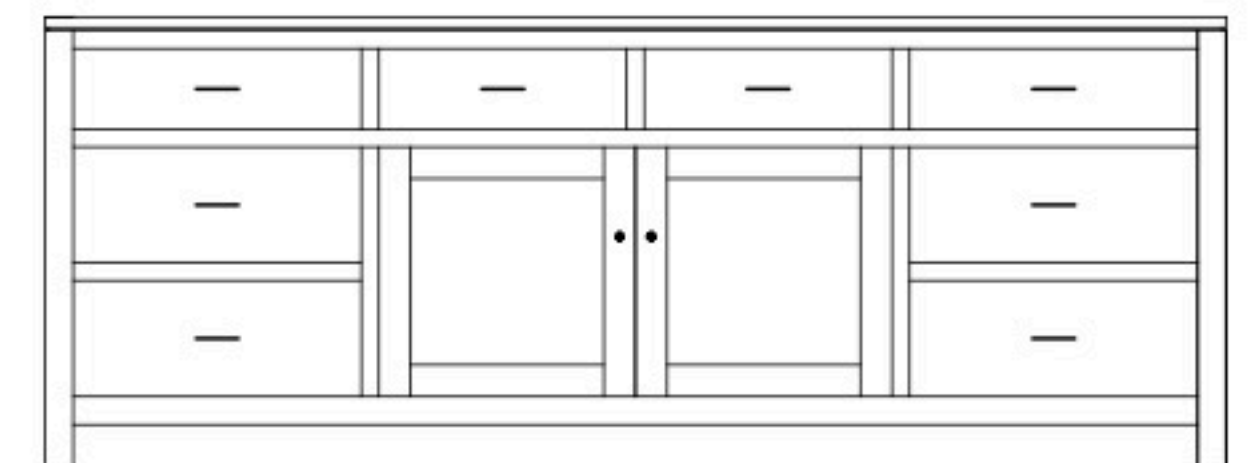

Dallas 84" Entertainment Consoles

DS-5172 Console

Shown in **Brown Maple** with **NC-1400 Weatherwood, 4425-BL Knobs** & optional slatted doors in center

DS-5166 Console

84"w 25"h 16½"d
w/2 glass doors, 2 adjustable shelves,
& 4 drawers

DS-5167 Console

84"w 25"h 16½"d
w/2 glass doors, 2 wood doors in center,
& 3 adjustable shelves

DS-5168 Console

84"w 32"h 16½"d
w/2 glass doors, 2 adjustable shelves,
4 drawers, & DVD area

DS-5169 Console

84"w 32"h 16½"d
w/2 wood doors, 1 adjustable shelf,
& 8 drawers

DS-5170 Console

84"w 32"h 16½"d
w/2 glass doors, 2 adjustable shelves,
& 8 drawers

DS-5171 Console

84"w 32"h 16½"d
w/2 glass doors, 2 wood doors in center,
3 adjustable shelves, & 4 drawers

DS-5172 Console

84"w 32"h 16½"d
w/2 glass doors, 2 wood doors in center,
& 3 adjustable shelves