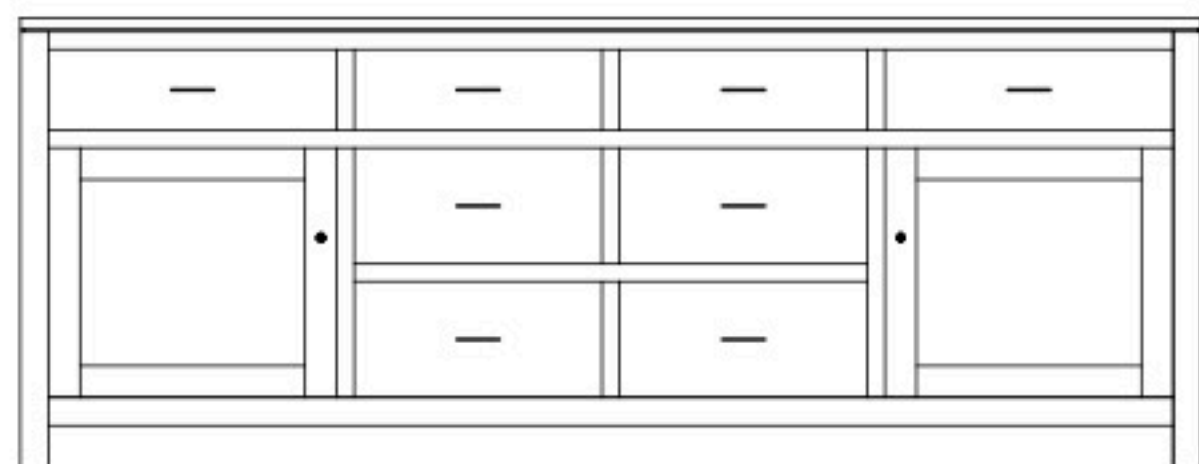

Dallas 84" Entertainment Consoles

DS-5172 Console

Shown in **Brown Maple** with **NC-1400 Weatherwood, 4425-BL Knobs** & optional slatted doors in center

DS-5166 Console

84"w 25"h 16½"d
w/2 glass doors, 2 adjustable shelves,
& 4 drawers

DS-5167 Console

84"w 25"h 16½"d
w/2 glass doors, 2 wood doors in center,
& 3 adjustable shelves

DS-5168 Console

84"w 32"h 16½"d
w/2 glass doors, 2 adjustable shelves,
4 drawers, & DVD area

DS-5169 Console

84"w 32"h 16½"d
w/2 wood doors, 1 adjustable shelf,
& 8 drawers

DS-5170 Console

84"w 32"h 16½"d
w/2 glass doors, 2 adjustable shelves,
& 8 drawers

DS-5171 Console

84"w 32"h 16½"d
w/2 glass doors, 2 wood doors in center,
3 adjustable shelves, & 4 drawers

DS-5172 Console

84"w 32"h 16½"d
w/2 glass doors, 2 wood doors in center,
& 3 adjustable shelves