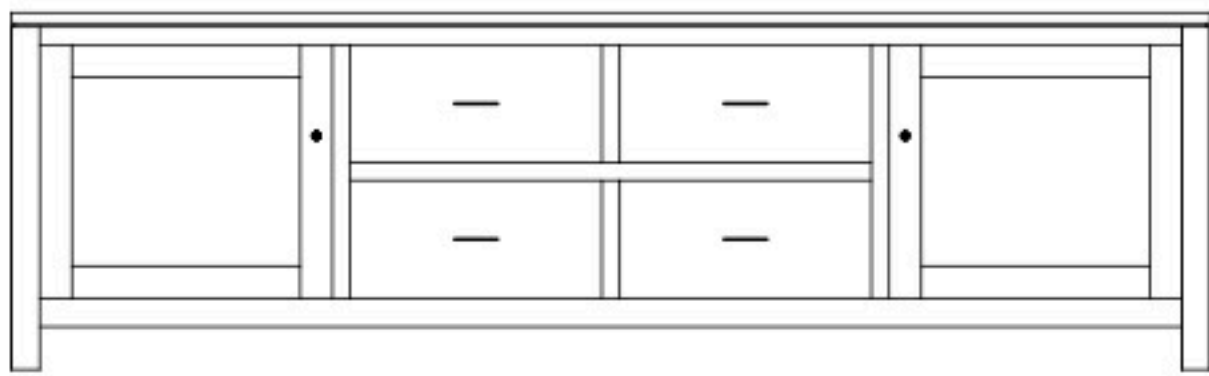

Dallas 84" Entertainment Consoles

DS-5172 Console

Shown in **Brown Maple** with **NC-1400 Weatherwood, 4425-BL Knobs** & optional slatted doors in center

DS-5166 Console

84"w 25"h 16½"d
w/2 glass doors, 2 adjustable shelves,
& 4 drawers

DS-5167 Console

84"w 25"h 16½"d
w/2 glass doors, 2 wood doors in center,
& 3 adjustable shelves

DS-5168 Console

84"w 32"h 16½"d
w/2 glass doors, 2 adjustable shelves,
4 drawers, & DVD area

DS-5169 Console

84"w 32"h 16½"d
w/2 wood doors, 1 adjustable shelf,
& 8 drawers

DS-5170 Console

84"w 32"h 16½"d
w/2 glass doors, 2 adjustable shelves,
& 8 drawers

DS-5171 Console

84"w 32"h 16½"d
w/2 glass doors, 2 wood doors in center,
3 adjustable shelves, & 4 drawers

DS-5172 Console

84"w 32"h 16½"d
w/2 glass doors, 2 wood doors in center,
& 3 adjustable shelves