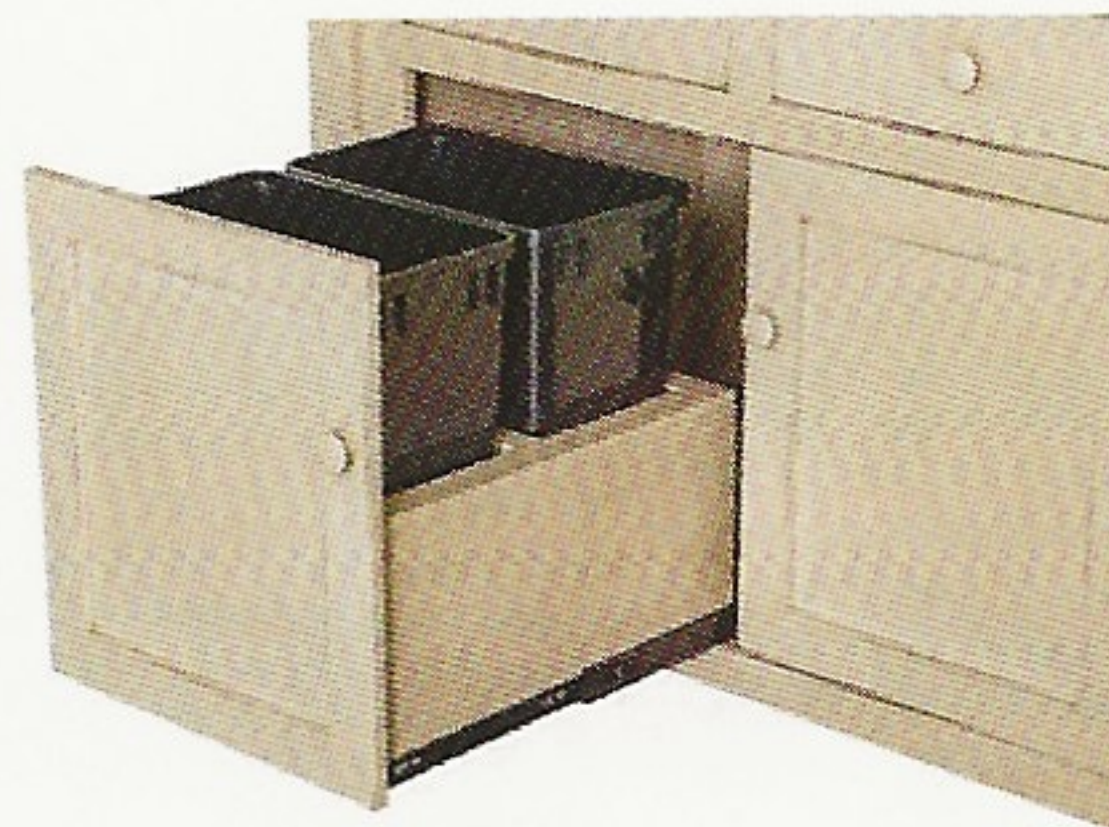

J109/ Small Island
Pewter w/ Special Walnut
47" w x 29" d x 36" h

J84B Maple 5 Drawer Island
with Straight Legs
Antique White Special Walnut
60½" w x 34" d x 36" h

J83A/ Maple 4' Island
Black Special Walnut
48" w x 34" d x 36" h

J838/ 4' Island
Antique White Special Walnut
48" w x 32" d x 36" h

with Optional
Pull Out Trash Can

with Optional
Pull Out Trash Can

J84A/ Maple 5 Drawer Island
Antique White Special Walnut
60½" w x 34" d x 36" h