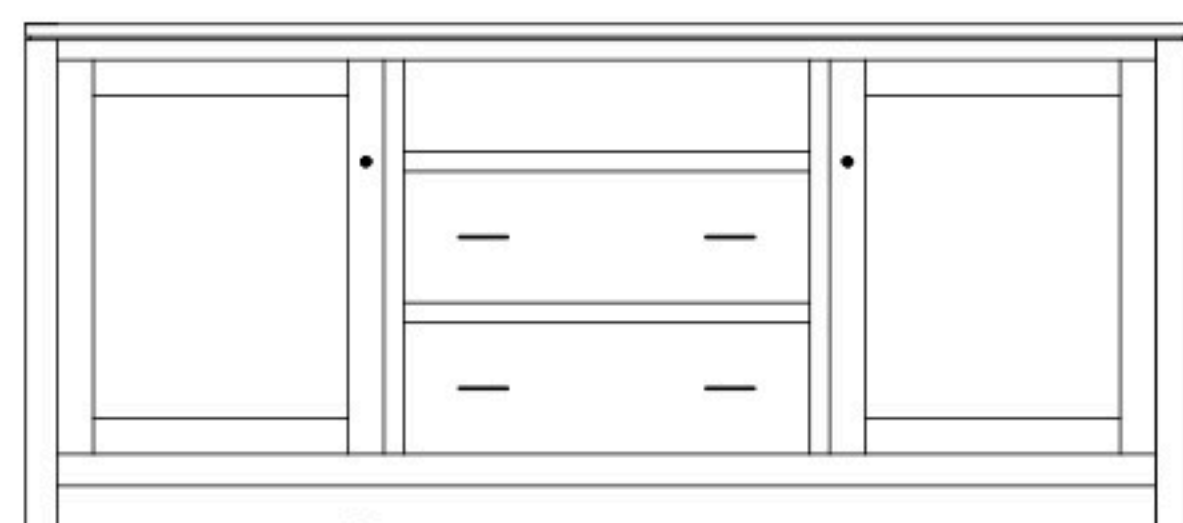

# Dallas 72" Entertainment Consoles

**DS-5165 Console**

Shown in **Brown Maple** with **OCS-133 Tundra**, **4424-BL Pulls**, & optional **Tambour Grooved Doors**

**DS-5159 Console**

72"w 25"h 16½"d  
w/2 glass doors, 2 adjustable shelves,  
& 2 drawers

**DS-5160 Console**

72"w 25"h 16½"d  
w/2 glass doors, 2 wood doors in center,  
& 3 adjustable shelf

**DS-5161 Console**

72"w 32"h 16½"d  
w/2 glass doors, 2 adjustable shelves,  
2 drawers & DVD area

**DS-5162 Console**

72"w 32"h 16½"d  
w/2 glass doors, 2 wood doors in center,  
3 adjustable shelves, & DVD area

**DS-5163 Console**

72"w 32"h 16½"d  
w/2 glass doors, 2 adjustable shelves,  
& 5 drawers

**DS-5164 Console**

72"w 32"h 16½"d  
w/2 glass doors, 2 wood doors in center,  
3 adjustable shelves, & 3 drawers

**DS-5165 Console**

73½"w 32"h 16½"d  
w/2 glass doors, 2 wood doors in center,  
& 3 adjustable shelves