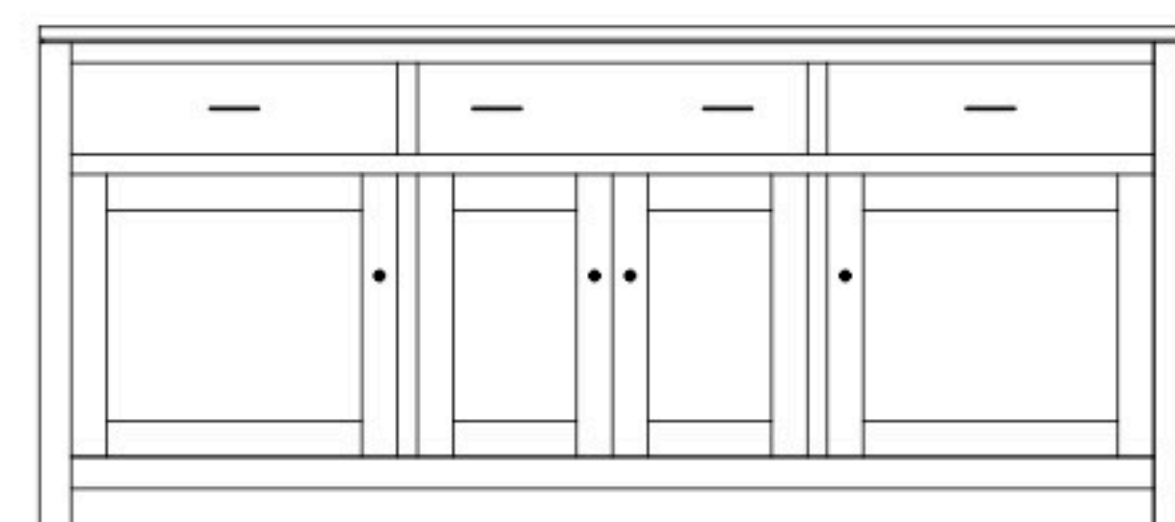

# Dallas 72" Entertainment Consoles

**DS-5165 Console**

Shown in **Brown Maple** with **OCS-133 Tundra**, **4424-BL Pulls**, & optional **Tambour Grooved Doors**

**DS-5159 Console**

72"w 25"h 16½"d  
w/2 glass doors, 2 adjustable shelves,  
& 2 drawers

**DS-5160 Console**

72"w 25"h 16½"d  
w/2 glass doors, 2 wood doors in center,  
& 3 adjustable shelf

**DS-5161 Console**

72"w 32"h 16½"d  
w/2 glass doors, 2 adjustable shelves,  
2 drawers & DVD area

**DS-5162 Console**

72"w 32"h 16½"d  
w/2 glass doors, 2 wood doors in center,  
3 adjustable shelves, & DVD area

**DS-5163 Console**

72"w 32"h 16½"d  
w/2 glass doors, 2 adjustable shelves,  
& 5 drawers

**DS-5164 Console**

72"w 32"h 16½"d  
w/2 glass doors, 2 wood doors in center,  
3 adjustable shelves, & 3 drawers

**DS-5165 Console**

73½"w 32"h 16½"d  
w/2 glass doors, 2 wood doors in center,  
& 3 adjustable shelves