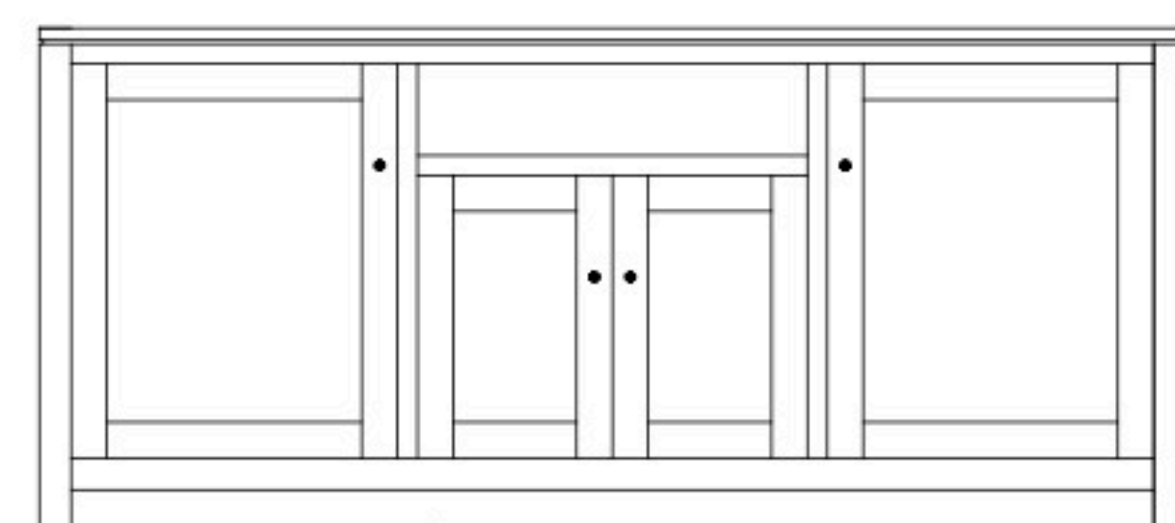

# Dallas 72" Entertainment Consoles

**DS-5165 Console**

Shown in **Brown Maple** with **OCS-133 Tundra**, **4424-BL Pulls**, & optional **Tambour Grooved Doors**

**DS-5159 Console**

72"w 25"h 16½"d  
w/2 glass doors, 2 adjustable shelves,  
& 2 drawers

**DS-5160 Console**

72"w 25"h 16½"d  
w/2 glass doors, 2 wood doors in center,  
& 3 adjustable shelf

**DS-5161 Console**

72"w 32"h 16½"d  
w/2 glass doors, 2 adjustable shelves,  
2 drawers & DVD area

**DS-5162 Console**

72"w 32"h 16½"d  
w/2 glass doors, 2 wood doors in center,  
3 adjustable shelves, & DVD area

**DS-5163 Console**

72"w 32"h 16½"d  
w/2 glass doors, 2 adjustable shelves,  
& 5 drawers

**DS-5164 Console**

72"w 32"h 16½"d  
w/2 glass doors, 2 wood doors in center,  
3 adjustable shelves, & 3 drawers

**DS-5165 Console**

73½"w 32"h 16½"d  
w/2 glass doors, 2 wood doors in center,  
& 3 adjustable shelves