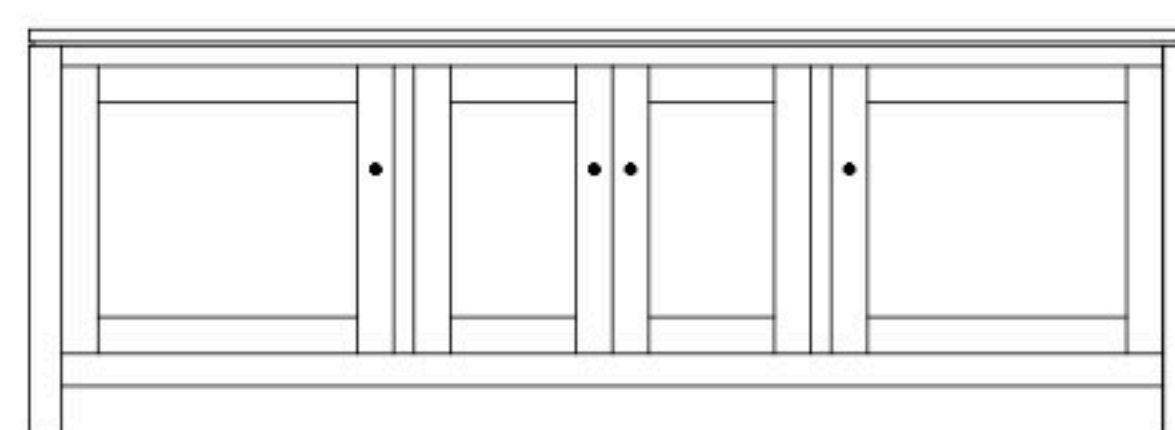

# Dallas 72" Entertainment Consoles

**DS-5165 Console**

Shown in **Brown Maple** with **OCS-133 Tundra**, **4424-BL Pulls**, & optional **Tambour Grooved Doors**

**DS-5159 Console**

72"w 25"h 16½"d  
w/2 glass doors, 2 adjustable shelves,  
& 2 drawers

**DS-5160 Console**

72"w 25"h 16½"d  
w/2 glass doors, 2 wood doors in center,  
& 3 adjustable shelf

**DS-5161 Console**

72"w 32"h 16½"d  
w/2 glass doors, 2 adjustable shelves,  
2 drawers & DVD area

**DS-5162 Console**

72"w 32"h 16½"d  
w/2 glass doors, 2 wood doors in center,  
3 adjustable shelves, & DVD area

**DS-5163 Console**

72"w 32"h 16½"d  
w/2 glass doors, 2 adjustable shelves,  
& 5 drawers

**DS-5164 Console**

72"w 32"h 16½"d  
w/2 glass doors, 2 wood doors in center,  
3 adjustable shelves, & 3 drawers

**DS-5165 Console**

73½"w 32"h 16½"d  
w/2 glass doors, 2 wood doors in center,  
& 3 adjustable shelves