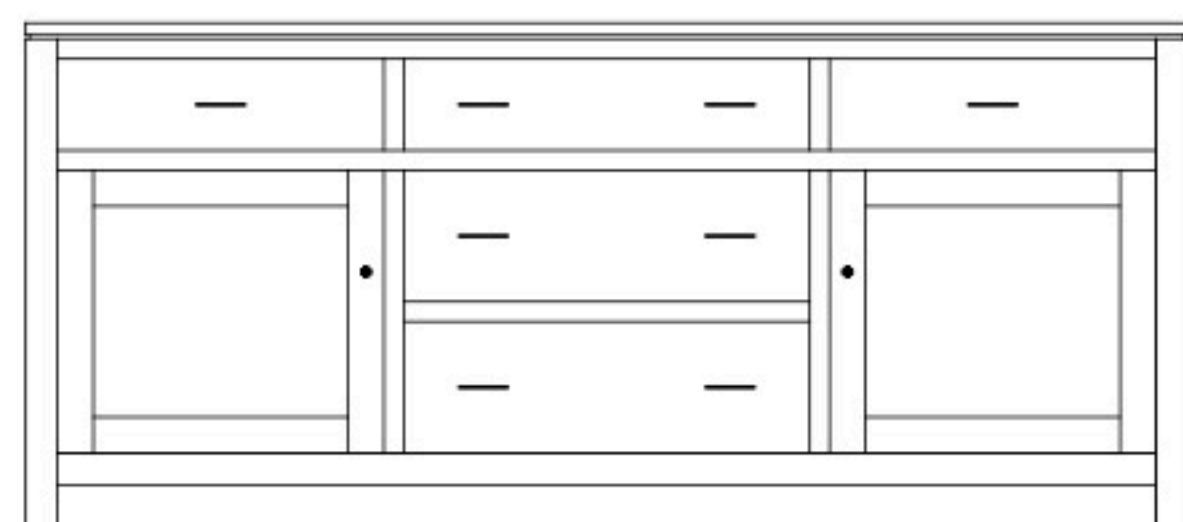

# Dallas 72" Entertainment Consoles

**DS-5165 Console**

Shown in **Brown Maple** with **OCS-133 Tundra**, **4424-BL Pulls**, & optional **Tambour Grooved Doors**

**DS-5159 Console**

72"w 25"h 16½"d  
w/2 glass doors, 2 adjustable shelves,  
& 2 drawers

**DS-5160 Console**

72"w 25"h 16½"d  
w/2 glass doors, 2 wood doors in center,  
& 3 adjustable shelf

**DS-5161 Console**

72"w 32"h 16½"d  
w/2 glass doors, 2 adjustable shelves,  
2 drawers & DVD area

**DS-5162 Console**

72"w 32"h 16½"d  
w/2 glass doors, 2 wood doors in center,  
3 adjustable shelves, & DVD area

**DS-5163 Console**

72"w 32"h 16½"d  
w/2 glass doors, 2 adjustable shelves,  
& 5 drawers

**DS-5164 Console**

72"w 32"h 16½"d  
w/2 glass doors, 2 wood doors in center,  
3 adjustable shelves, & 3 drawers

**DS-5165 Console**

73½"w 32"h 16½"d  
w/2 glass doors, 2 wood doors in center,  
& 3 adjustable shelves