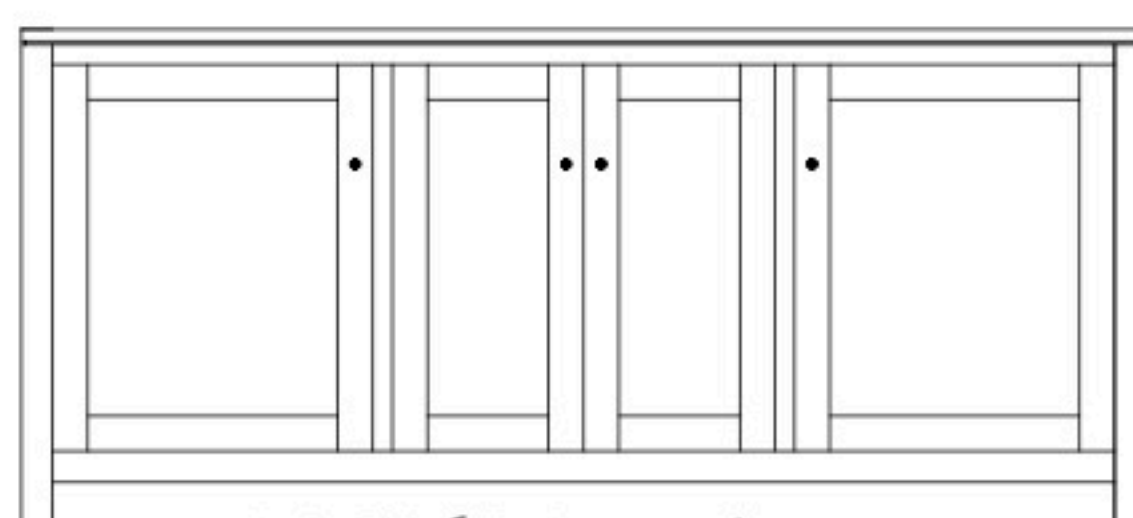

**DS-5160 Console**

72"w 25"h 16½"d  
w/2 glass doors, 2 wood doors in center,  
& 3 adjustable shelf

**DS-5161 Console**

72"w 32"h 16½"d  
w/2 glass doors, 2 adjustable shelves,  
2 drawers & DVD area

**DS-5162 Console**

72"w 32"h 16½"d  
w/2 glass doors, 2 wood doors in center,  
3 adjustable shelves, & DVD area

**DS-5163 Console**

72"w 32"h 16½"d  
w/2 glass doors, 2 adjustable shelves,  
& 5 drawers

**DS-5164 Console**

72"w 32"h 16½"d  
w/2 glass doors, 2 wood doors in center,  
3 adjustable shelves, & 3 drawers

**DS-5165 Console**

73½"w 32"h 16½"d  
w/2 glass doors, 2 wood doors in center,  
& 3 adjustable shelves