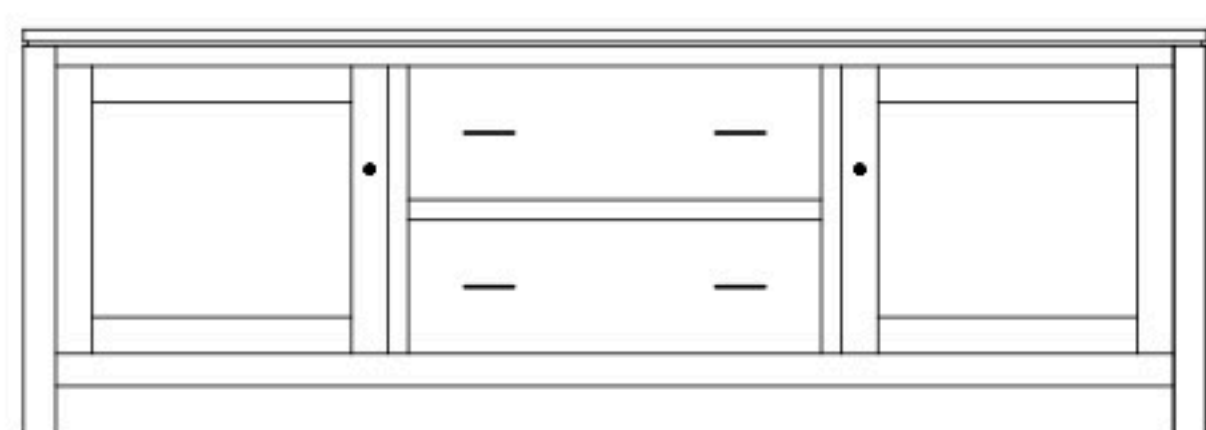

# Dallas 72" Entertainment Consoles

**DS-5165 Console**

Shown in **Brown Maple** with **OCS-133 Tundra**, **4424-BL Pulls**, & optional **Tambour Grooved Doors**

**DS-5159 Console**

72"w 25"h 16½"d  
w/2 glass doors, 2 adjustable shelves,  
& 2 drawers

**DS-5160 Console**

72"w 25"h 16½"d  
w/2 glass doors, 2 wood doors in center,  
& 3 adjustable shelf

**DS-5161 Console**

72"w 32"h 16½"d  
w/2 glass doors, 2 adjustable shelves,  
2 drawers & DVD area

**DS-5162 Console**

72"w 32"h 16½"d  
w/2 glass doors, 2 wood doors in center,  
3 adjustable shelves, & DVD area

**DS-5163 Console**

72"w 32"h 16½"d  
w/2 glass doors, 2 adjustable shelves,  
& 5 drawers

**DS-5164 Console**

72"w 32"h 16½"d  
w/2 glass doors, 2 wood doors in center,  
3 adjustable shelves, & 3 drawers

**DS-5165 Console**

73½"w 32"h 16½"d  
w/2 glass doors, 2 wood doors in center,  
& 3 adjustable shelves