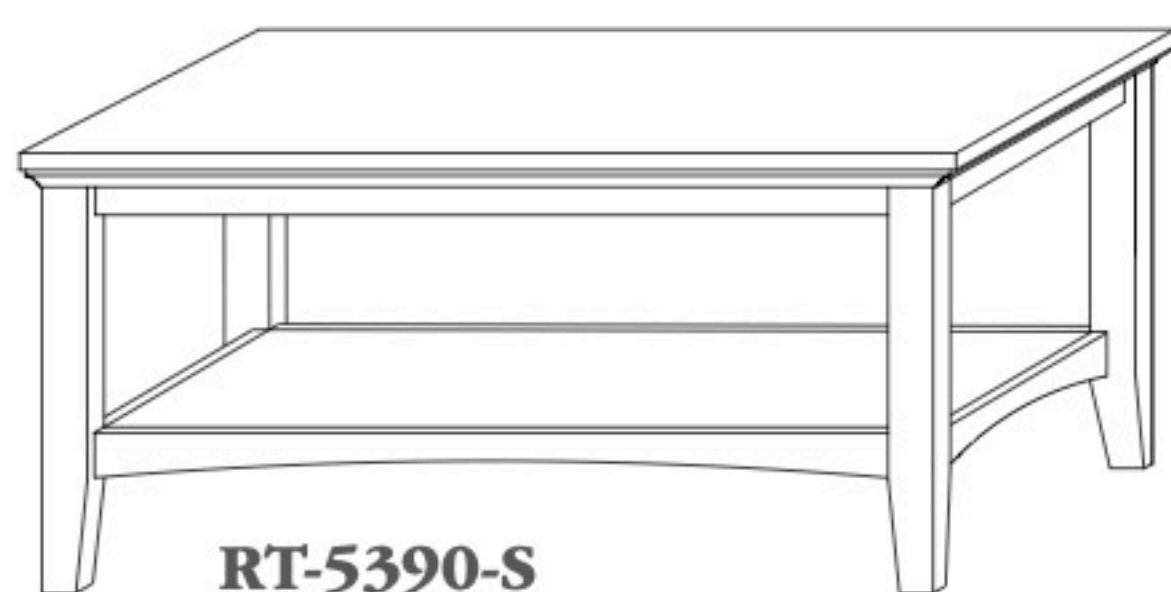

Riverton Occasional Tables

RT-5390 Console

Shown in **Rustic Cherry** with **OCS-117 Asbury** & **1586-G10** Knobs

RT-5390-D

41½"w x 19½"h x 23½"d
Coffee Table w/2 drawers

RT-5391

45½"w x 29½"h x 15½"d
Sofa Table w/2 drawers

RT-5392-D

47½"w x 19½"h x 23½"d
Coffee Table w/2 drawers

RT-5390-S

41½"w x 19½"h x 23½"d
Coffee Table w/1 Open Shelf

RT-5392-S

47½"w x 19½"h x 23½"d
Coffee Table w/1 Open Shelf

RT-5393

20¾"w x 24½"h x 25½"d
End Table w/1 drawer

See the Main Catalog for All
our Occasional Table
Collections

RT-5394

13½"w x 24½½"h x 25½"d
Chair Table w/1 drawer