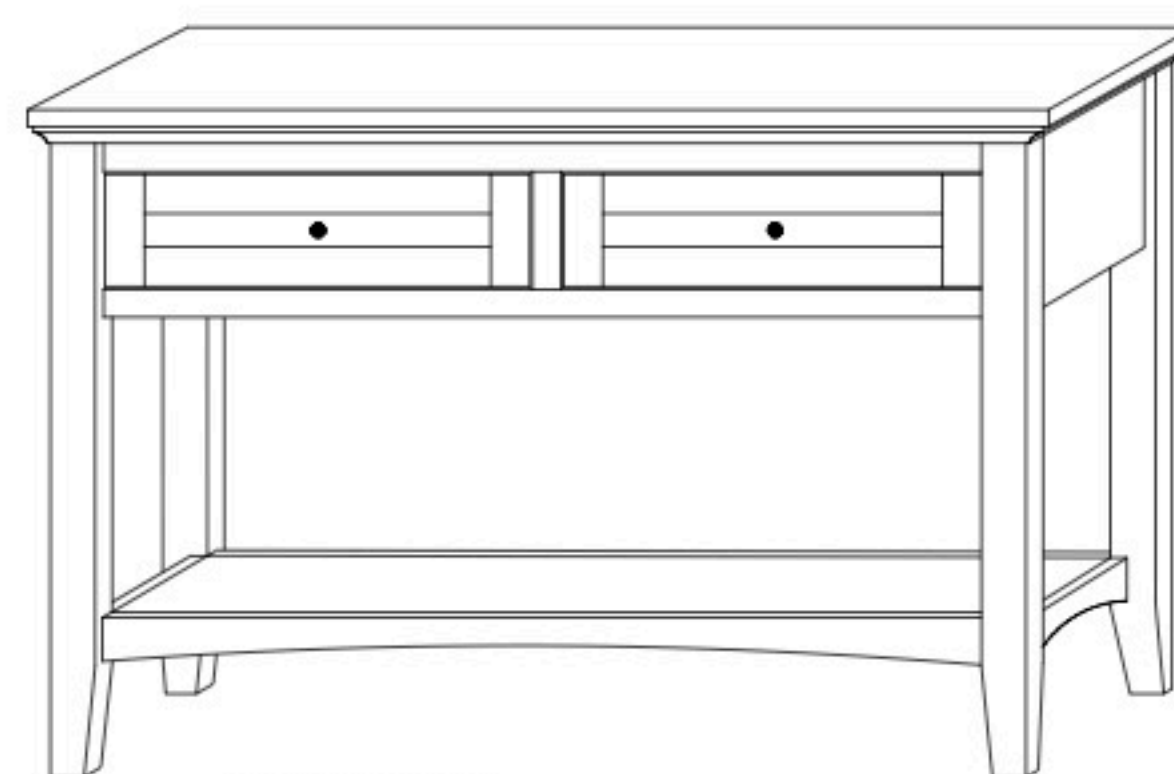

Riverton Occasional Tables

RT-5390 Console

Shown in **Rustic Cherry** with **OCS-117 Asbury** & **1586-G10** Knobs

RT-5390-D

41½"w x 19½"h x 23½"d
Coffee Table w/2 drawers

RT-5391

45½"w x 29½"h x 15½"d
Sofa Table w/2 drawers

RT-5392-D

47½"w x 19½"h x 23½"d
Coffee Table w/2 drawers

RT-5390-S

41½"w x 19½"h x 23½"d
Coffee Table w/1 Open Shelf

RT-5392-S

47½"w x 19½"h x 23½"d
Coffee Table w/1 Open Shelf

RT-5393

20¾"w x 24½"h x 25½"d
End Table w/1 drawer

See the Main Catalog for All
our Occasional Table
Collections

RT-5394

13½"w x 24½½"h x 25½"d
Chair Table w/1 drawer