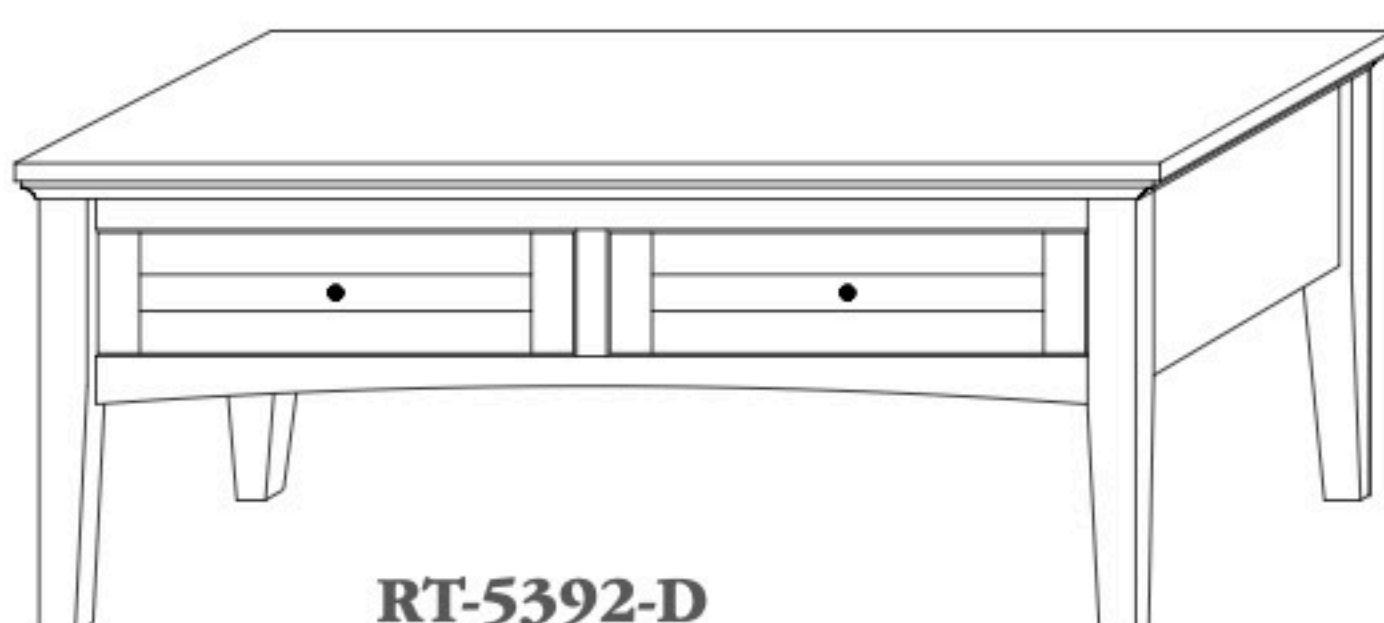

Riverton Occasional Tables

RT-5390 Console

Shown in **Rustic Cherry** with **OCS-117 Asbury** & **1586-G10** Knobs

RT-5390-D

41½"w x 19½"h x 23½"d
Coffee Table w/2 drawers

RT-5391

45½"w x 29½"h x 15½"d
Sofa Table w/2 drawers

RT-5392-D

47½"w x 19½"h x 23½"d
Coffee Table w/2 drawers

RT-5390-S

41½"w x 19½"h x 23½"d
Coffee Table w/1 Open Shelf

RT-5392-S

47½"w x 19½"h x 23½"d
Coffee Table w/1 Open Shelf

RT-5393

20¾"w x 24½"h x 25½"d
End Table w/1 drawer

See the Main Catalog for All
our Occasional Table
Collections

RT-5394

13½"w x 24½½"h x 25½"d
Chair Table w/1 drawer