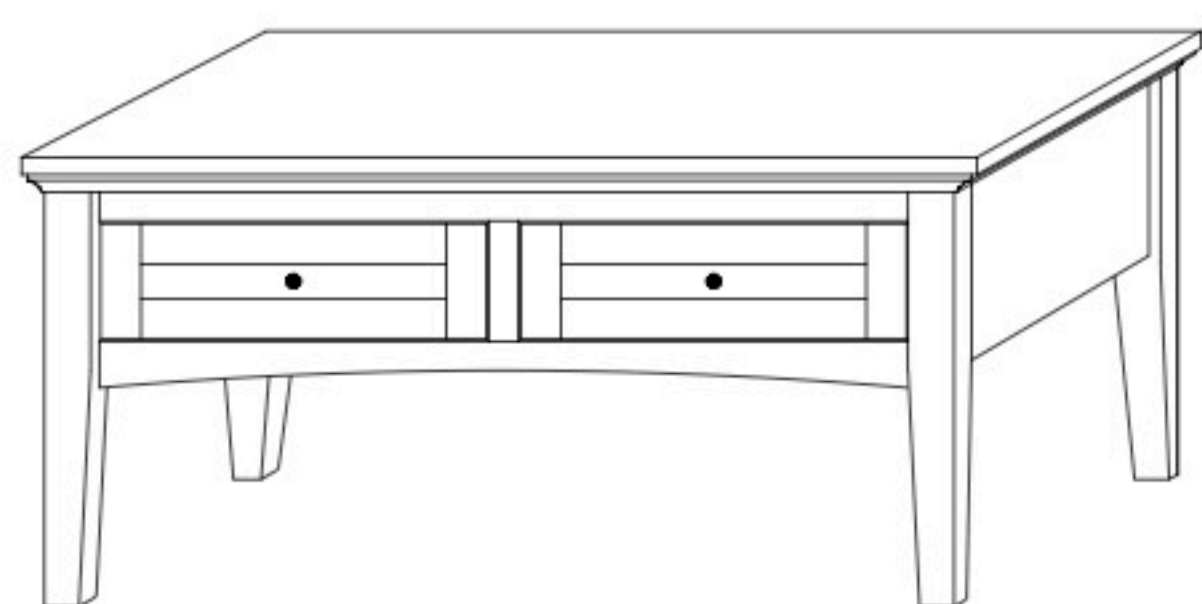

Riverton Occasional Tables

RT-5390 Console

Shown in **Rustic Cherry** with **OCS-117 Asbury** & **1586-G10** Knobs

RT-5390-D

41½"w x 19½"h x 23½"d
Coffee Table w/2 drawers

RT-5391

45½"w x 29½"h x 15½"d
Sofa Table w/2 drawers

RT-5392-D

47½"w x 19½"h x 23½"d
Coffee Table w/2 drawers

RT-5390-S

41½"w x 19½"h x 23½"d
Coffee Table w/1 Open Shelf

RT-5392-S

47½"w x 19½"h x 23½"d
Coffee Table w/1 Open Shelf

RT-5393

20¾"w x 24½"h x 25½"d
End Table w/1 drawer

See the Main Catalog for All
our Occasional Table
Collections

RT-5394

13½"w x 24½½"h x 25½"d
Chair Table w/1 drawer