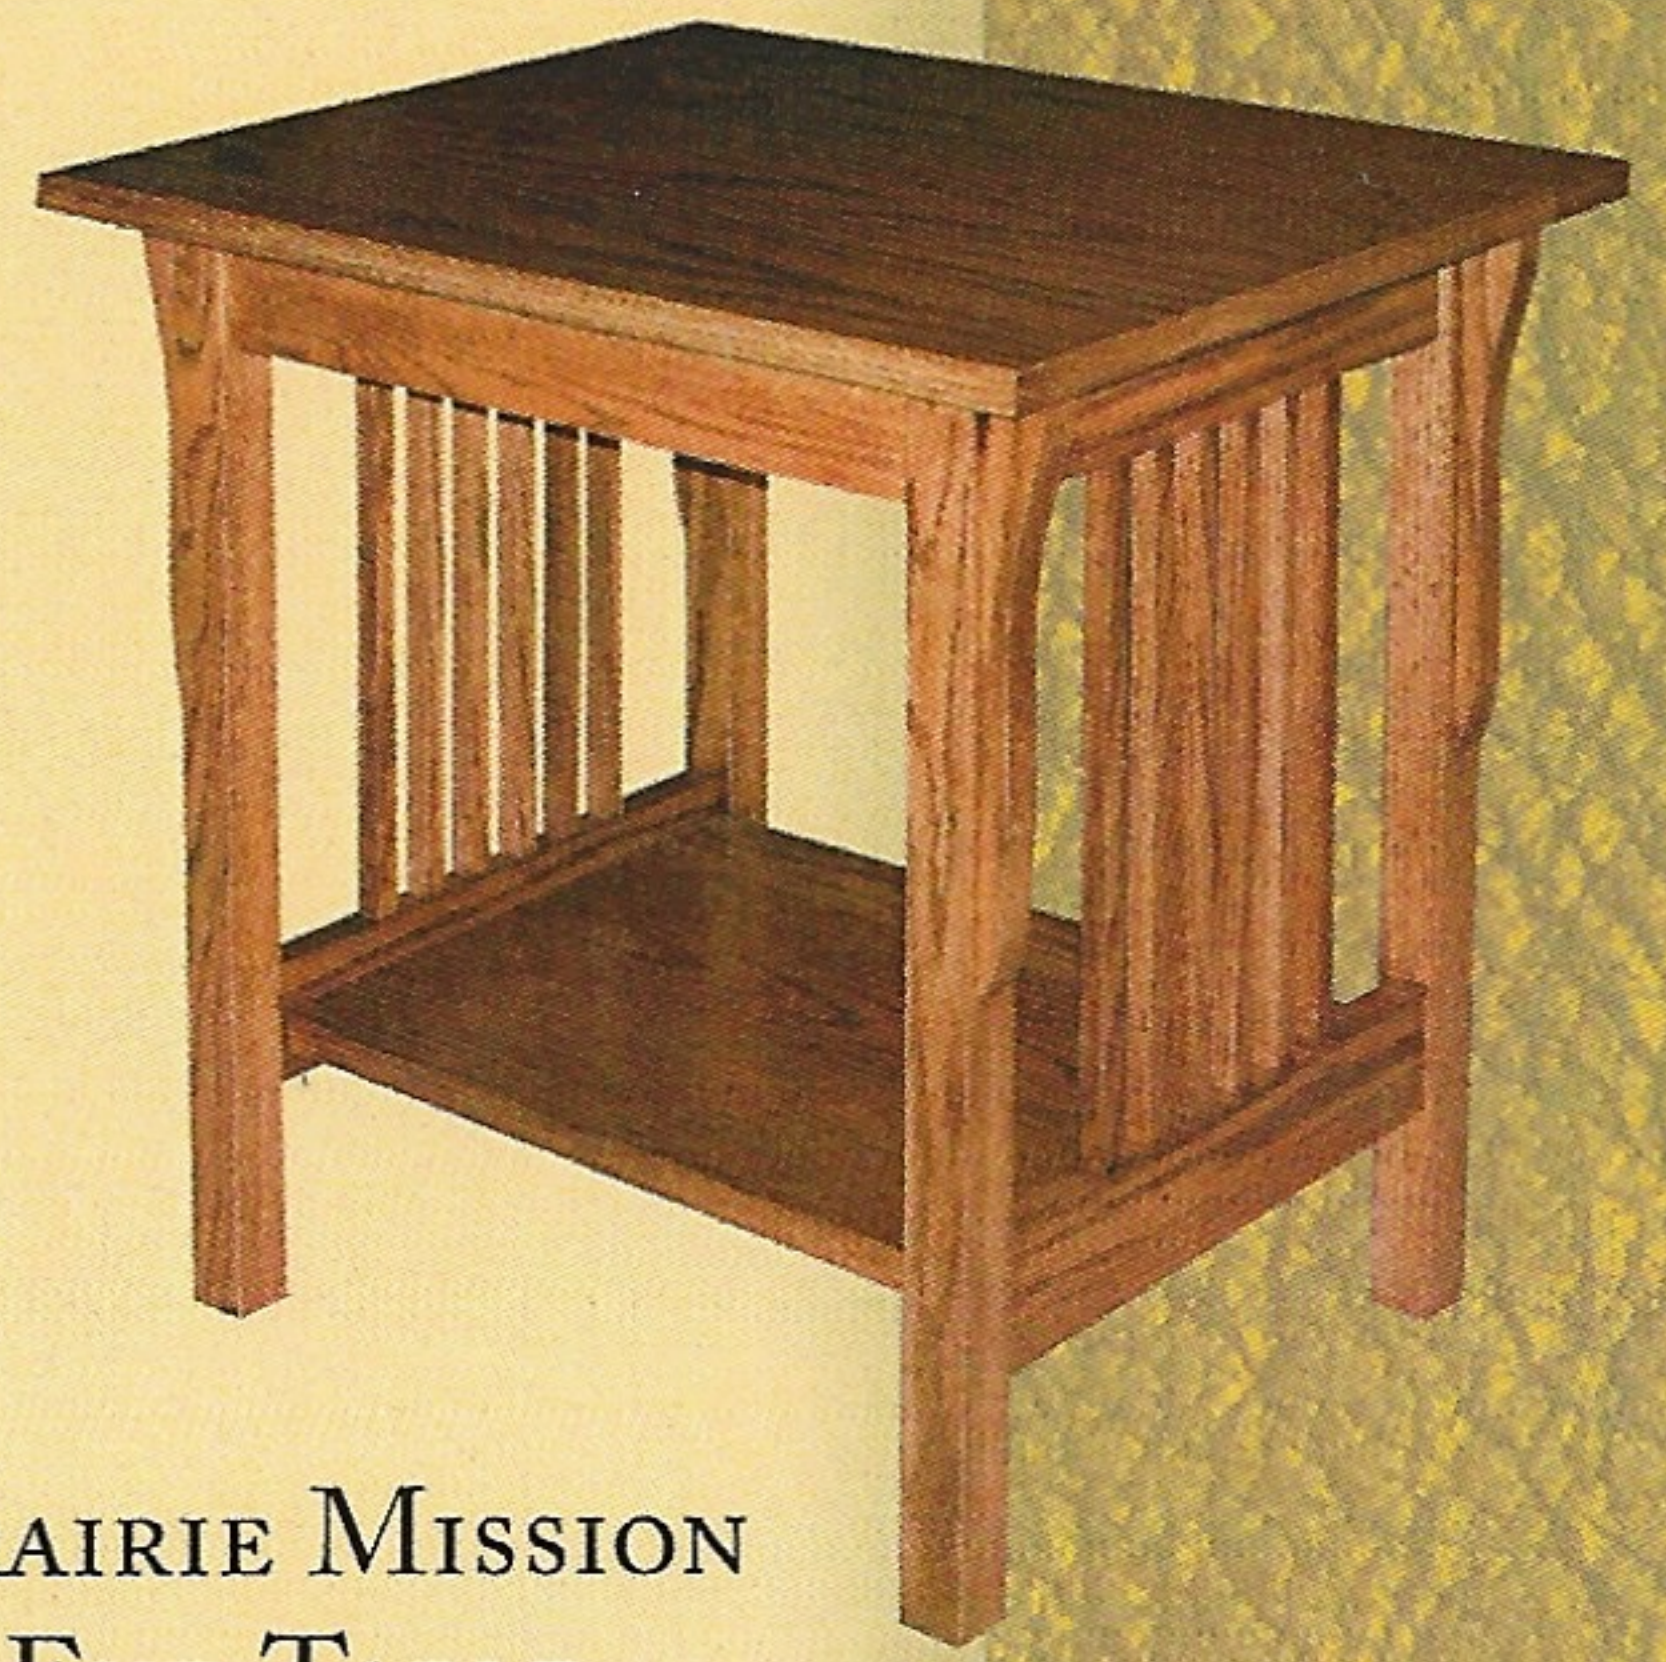

PR-51 PRAIRIE MISSION  
COFFEE TABLE  
23" x 48" x 18"

PR-53 PRAIRIE MISSION  
SMALL END TABLE  
18" x 22" x 23"

PR-54 PRAIRIE MISSION  
LARGE END TABLE  
19" x 27" x 23"

PR-57 PRAIRIE  
MISSION SOFA TABLE  
18" x 48" x 29" (1 shelf)

ALL DRAWERS ARE  
DOVETAILED.  
*All mission pieces  
are mortized.*

PR-52 PRAIRIE MISSION  
SQUARE COFFEE TABLE  
36" x 36" x 18"

PRAIRIE MISSION WEDGE TABLE  
PR-38 10" Front x 18" Back x 22" D x 24" H  
PR-39 12" Front x 20" Back x 22" D x 24" H