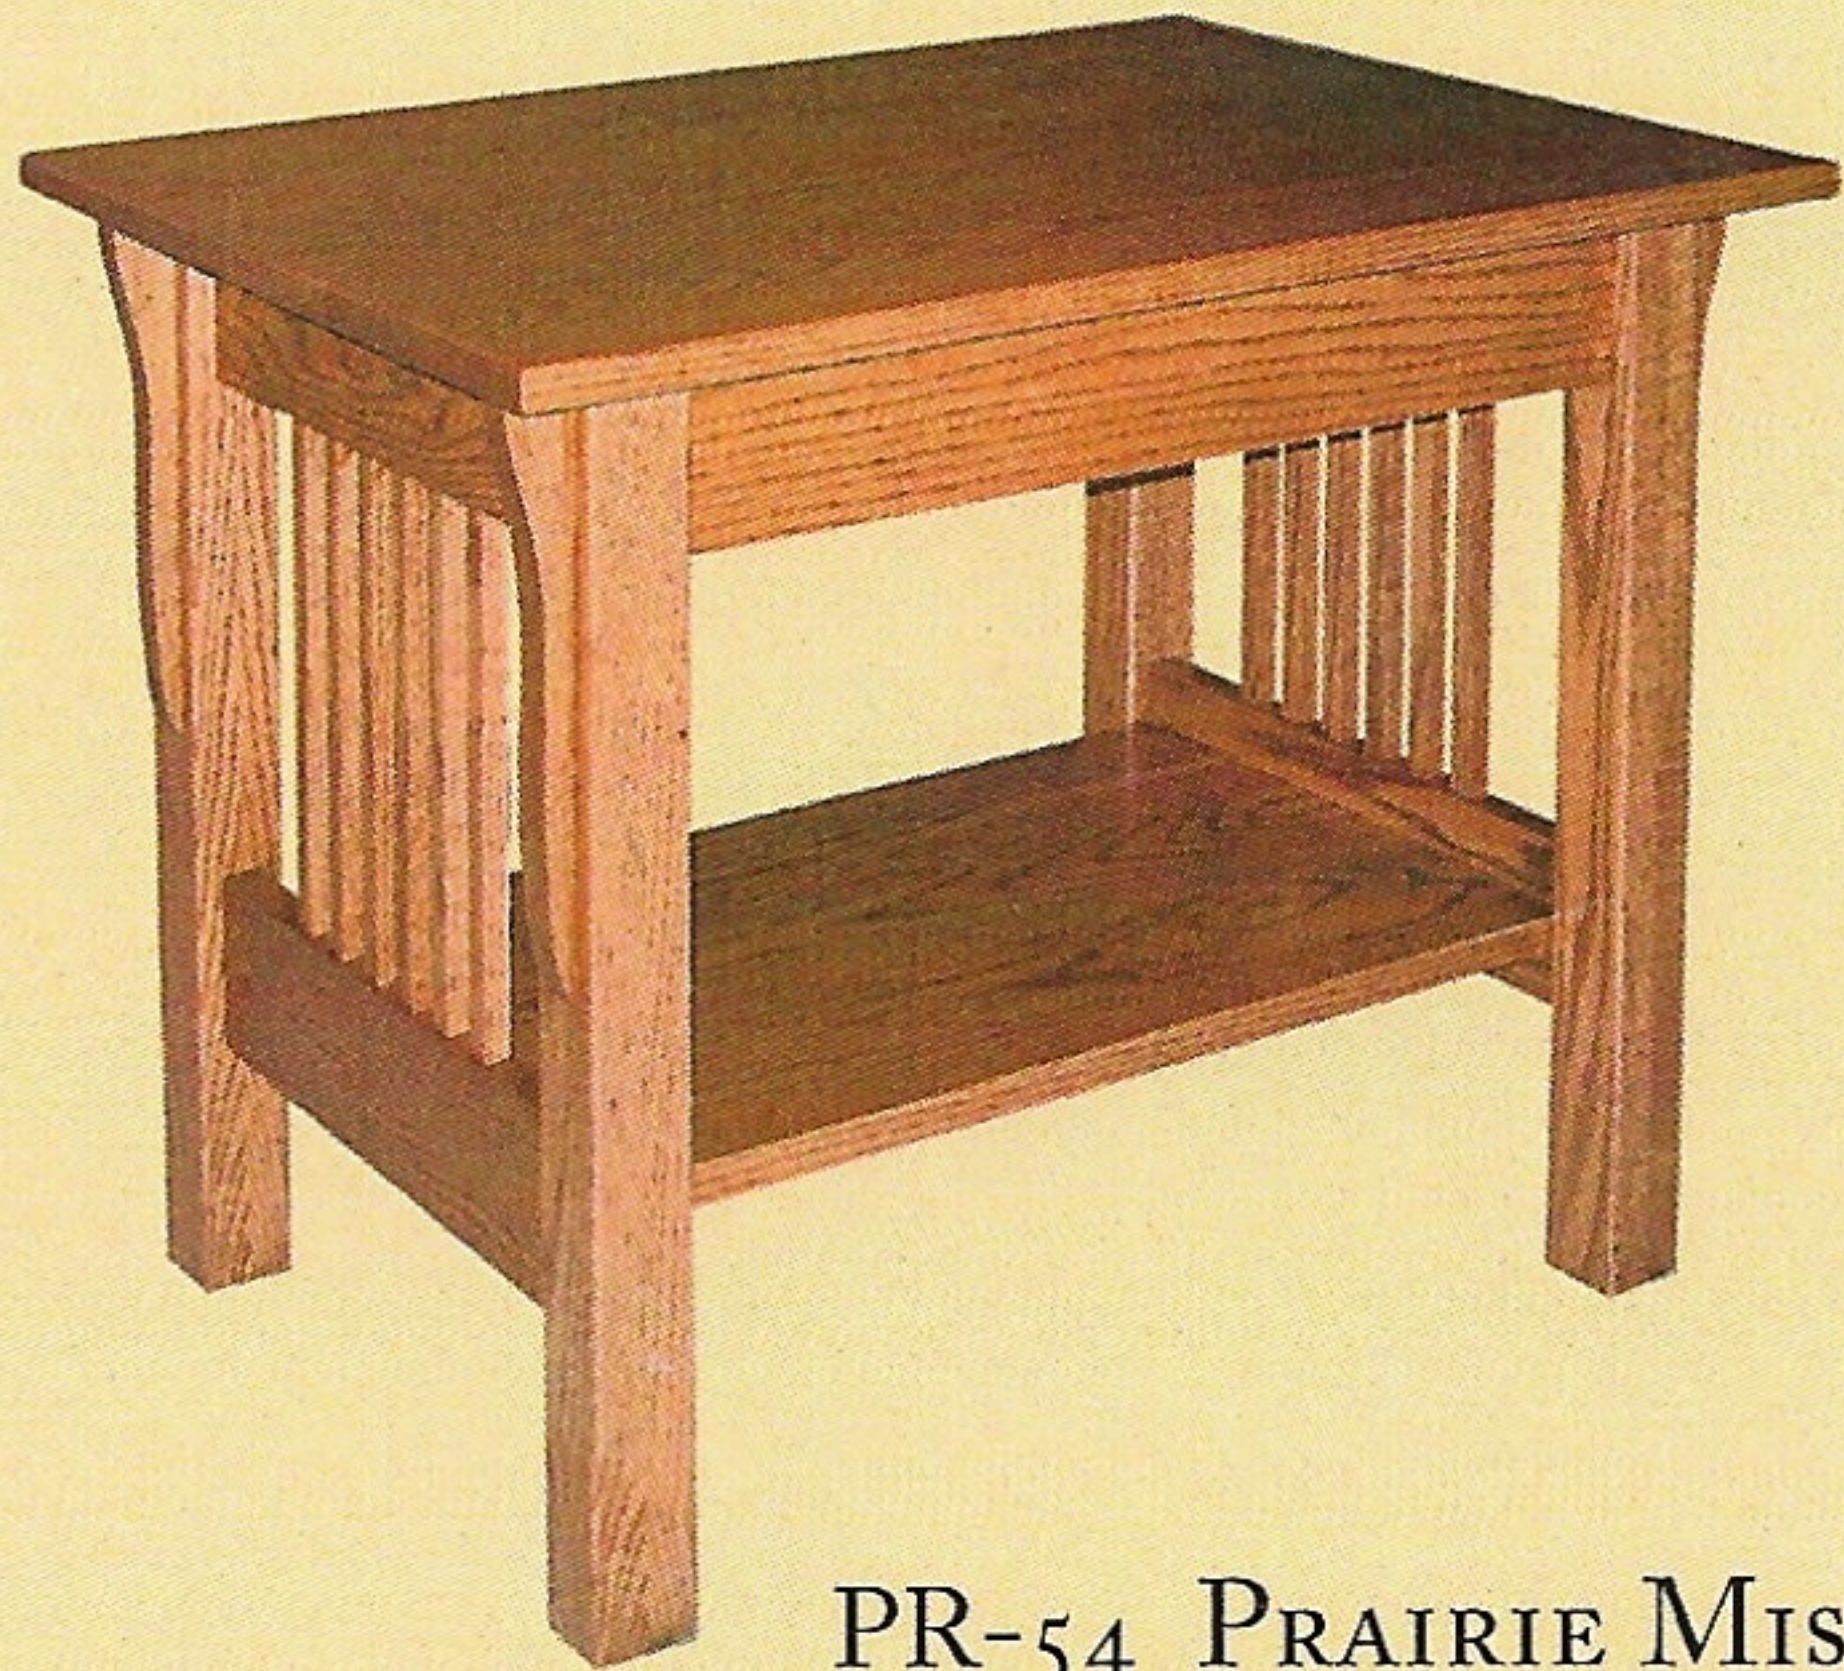

PR-51 PRAIRIE MISSION  
COFFEE TABLE  
23" x 48" x 18"

PR-53 PRAIRIE MISSION  
SMALL END TABLE  
18" x 22" x 23"

PR-54 PRAIRIE MISSION  
LARGE END TABLE  
19" x 27" x 23"

PR-57 PRAIRIE  
MISSION SOFA TABLE  
18" x 48" x 29" (1 shelf)

ALL DRAWERS ARE  
DOVETAILED.  
*All mission pieces  
are mortized.*

PR-52 PRAIRIE MISSION  
SQUARE COFFEE TABLE  
36" x 36" x 18"

PRAIRIE MISSION WEDGE TABLE  
PR-38 10" Front x 18" Back x 22" D x 24" H  
PR-39 12" Front x 20" Back x 22" D x 24" H