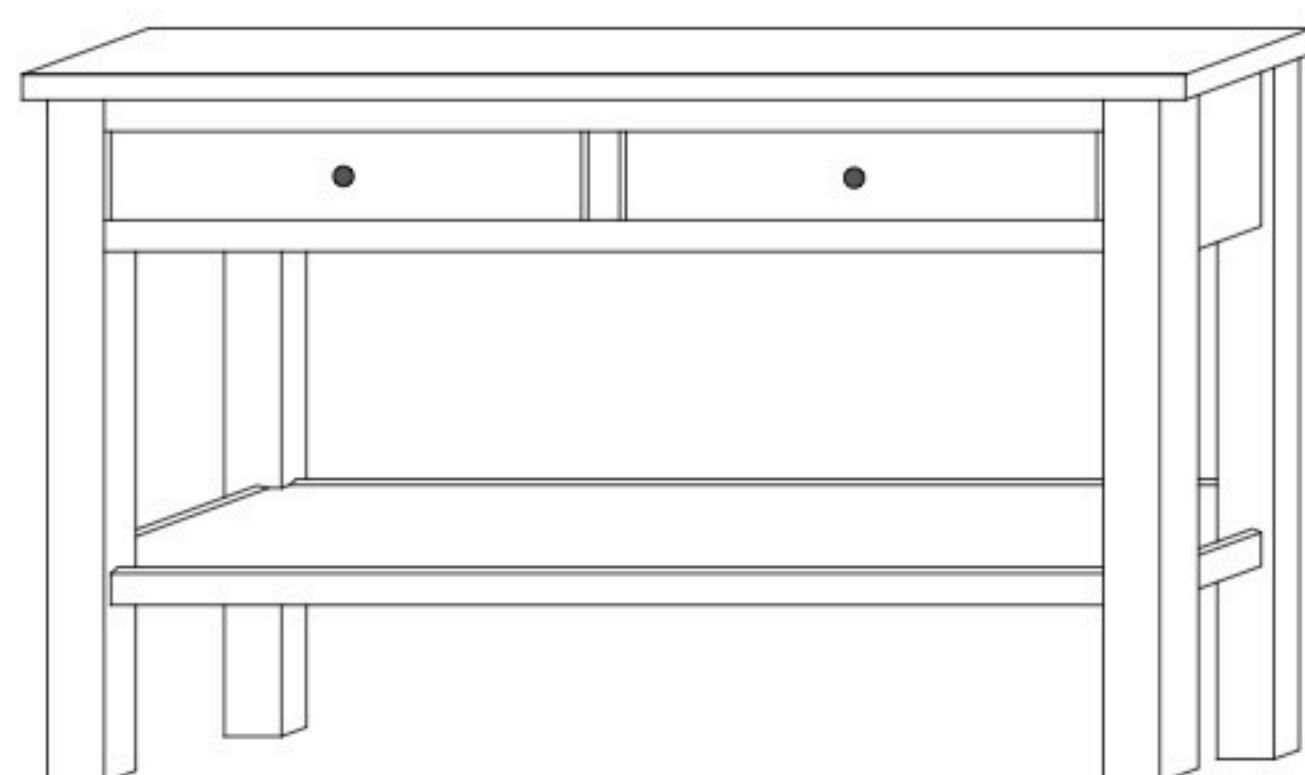

Cabin Creek Occasional Tables

CA-590 Coffee Table

Shown in **Brown Maple** with **OCS-113 Michaels** & **K3489-SN Pulls**

CA-590
42"w x 19"h x 24"d
Small Coffee Table w/1 drawer

CA-592
48"w x 19"h x 24"d
Large Coffee Table w/1 drawer

CA-591
46"w x 29"h x 16"d
Sofa Table w/2 drawers

CA-593
21¼"w x 24"h x 26"d
End Table w/1 drawer

CA-594
14"w x 24"h x 26"d
Chair Table w/1 drawer

CA-675
24"w x 24"h x 27"d
Oval Top Table w/1 drawer

CA-678
35"w x 19"h x 35"d
Coffee Table w/2 drawers