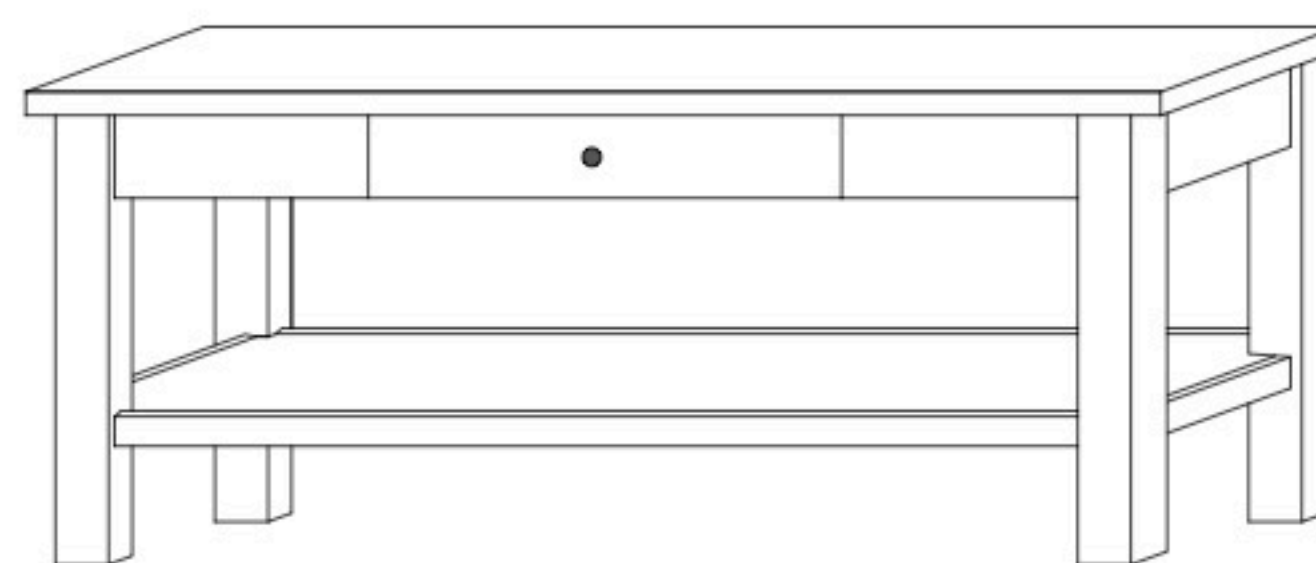

Cabin Creek Occasional Tables

CA-590 Coffee Table

Shown in **Brown Maple** with **OCS-113 Michaels** & **K3489-SN Pulls**

CA-590
42"w x 19"h x 24"d
Small Coffee Table w/1 drawer

CA-592
48"w x 19"h x 24"d
Large Coffee Table w/1 drawer

CA-591
46"w x 29"h x 16"d
Sofa Table w/2 drawers

CA-593
21¼"w x 24"h x 26"d
End Table w/1 drawer

CA-594
14"w x 24"h x 26"d
Chair Table w/1 drawer

CA-675
24"w x 24"h x 27"d
Oval Top Table w/1 drawer

CA-678
35"w x 19"h x 35"d
Coffee Table w/2 drawers