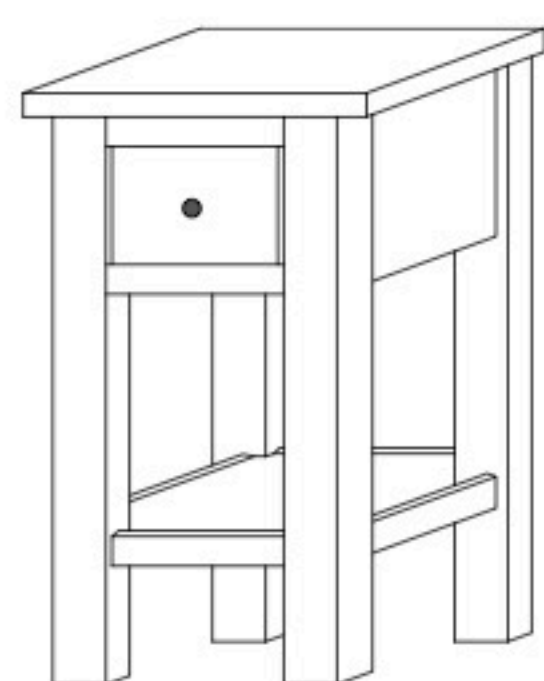

Cabin Creek Occasional Tables

CA-590 Coffee Table

Shown in **Brown Maple** with **OCS-113 Michaels** & **K3489-SN Pulls**

CA-590
42"w x 19"h x 24"d
Small Coffee Table w/1 drawer

CA-592
48"w x 19"h x 24"d
Large Coffee Table w/1 drawer

CA-591
46"w x 29"h x 16"d
Sofa Table w/2 drawers

CA-593
21¼"w x 24"h x 26"d
End Table w/1 drawer

CA-594
14"w x 24"h x 26"d
Chair Table w/1 drawer

CA-675
24"w x 24"h x 27"d
Oval Top Table w/1 drawer

CA-678
35"w x 19"h x 35"d
Coffee Table w/2 drawers