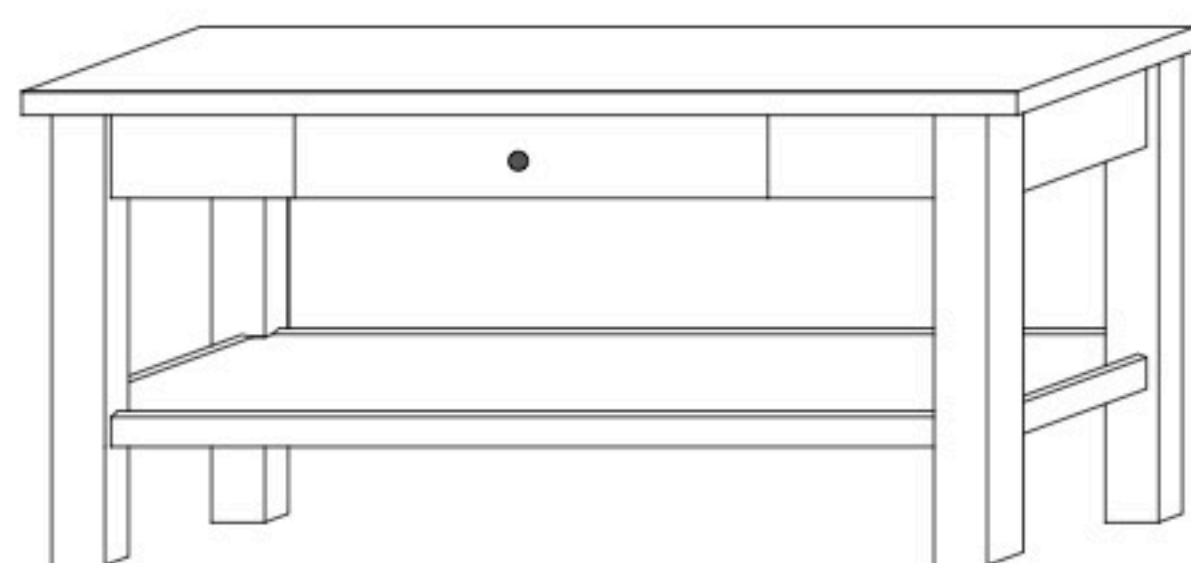

Cabin Creek Occasional Tables

CA-590 Coffee Table

Shown in **Brown Maple** with **OCS-113 Michaels** & **K3489-SN Pulls**

CA-590
42"w x 19"h x 24"d
Small Coffee Table w/1 drawer

CA-592
48"w x 19"h x 24"d
Large Coffee Table w/1 drawer

CA-591
46"w x 29"h x 16"d
Sofa Table w/2 drawers

CA-593
21¼"w x 24"h x 26"d
End Table w/1 drawer

CA-594
14"w x 24"h x 26"d
Chair Table w/1 drawer

CA-675
24"w x 24"h x 27"d
Oval Top Table w/1 drawer

CA-678
35"w x 19"h x 35"d
Coffee Table w/2 drawers