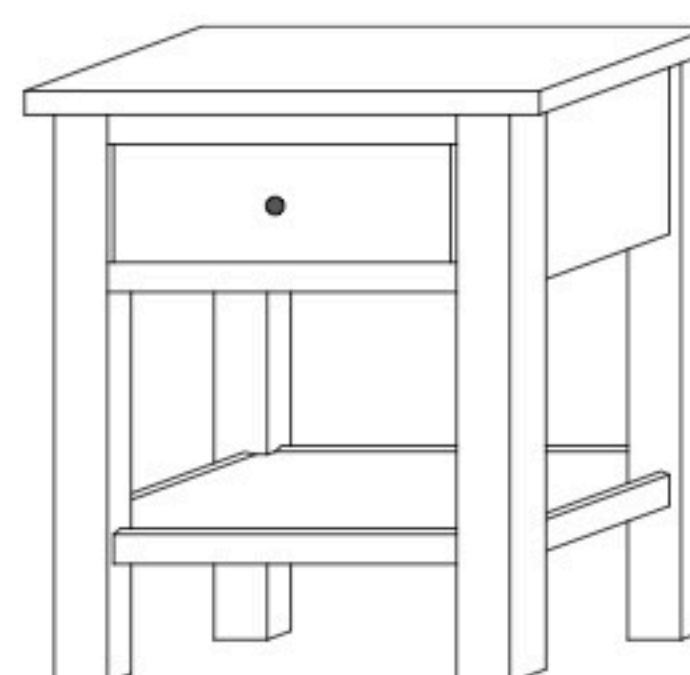

Cabin Creek Occasional Tables

CA-590 Coffee Table

Shown in **Brown Maple** with **OCS-113 Michaels** & **K3489-SN Pulls**

CA-590
42"w x 19"h x 24"d
Small Coffee Table w/1 drawer

CA-592
48"w x 19"h x 24"d
Large Coffee Table w/1 drawer

CA-591
46"w x 29"h x 16"d
Sofa Table w/2 drawers

CA-593
21¼"w x 24"h x 26"d
End Table w/1 drawer

CA-594
14"w x 24"h x 26"d
Chair Table w/1 drawer

CA-675
24"w x 24"h x 27"d
Oval Top Table w/1 drawer

CA-678
35"w x 19"h x 35"d
Coffee Table w/2 drawers