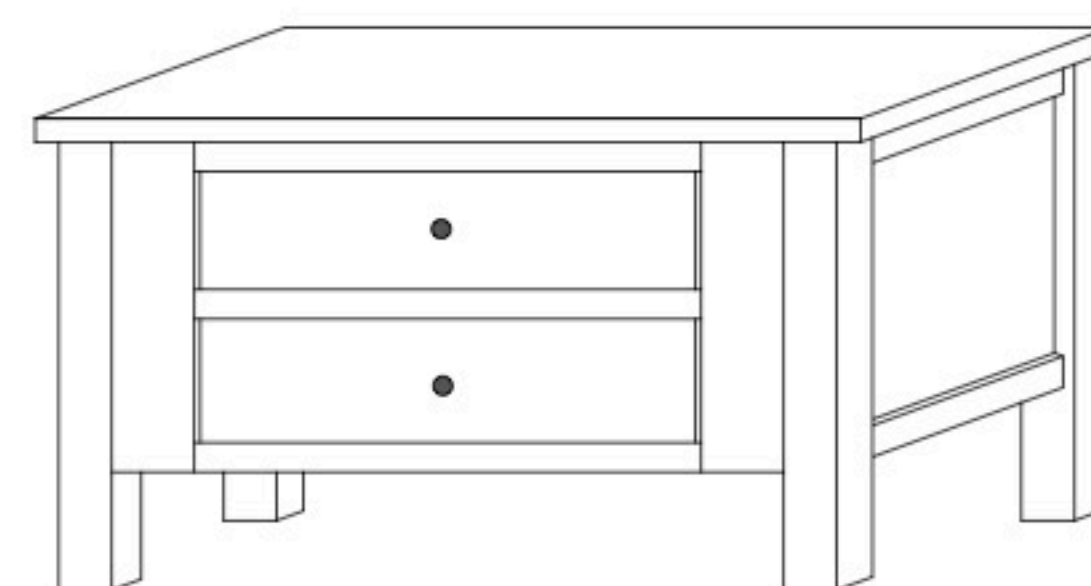

Cabin Creek Occasional Tables

CA-590 Coffee Table

Shown in **Brown Maple** with **OCS-113 Michaels** & **K3489-SN Pulls**

CA-590
42"w x 19"h x 24"d
Small Coffee Table w/1 drawer

CA-592
48"w x 19"h x 24"d
Large Coffee Table w/1 drawer

CA-591
46"w x 29"h x 16"d
Sofa Table w/2 drawers

CA-593
21¼"w x 24"h x 26"d
End Table w/1 drawer

CA-594
14"w x 24"h x 26"d
Chair Table w/1 drawer

CA-675
24"w x 24"h x 27"d
Oval Top Table w/1 drawer

CA-678
35"w x 19"h x 35"d
Coffee Table w/2 drawers