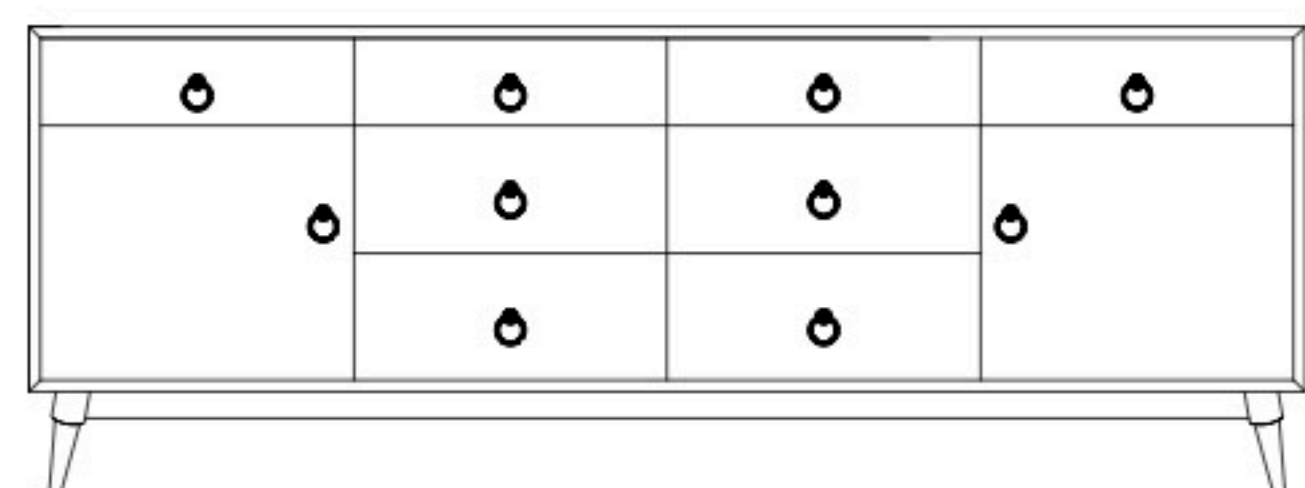

# Allentown 84" Entertainment Consoles

**AL-4019 Console**

Shown in **Brown Maple** with #4080 Base  
**OCS-101-S2** and **55276-BBZ** Pulls with Optional  
 Tambour Grooved Doors

**AL-4017 Console**  
 84"w 25"h 16 1/2"  
 w/2 glass doors, 2 slab wood doors in center,  
 & 3 adjustable shelves

**AL-4018 Console**  
 84"w 25"h 16 1/2"  
 w/2 glass doors, 2 adjustable shelves &  
 4 drawers

**AL-4019 Console**  
 84"w 30 3/4"h 16 1/2"  
 w/2 glass doors, 2 adjustable shelves,  
 4 drawers & DVD area

**AL-4020 Console**  
 84"w 30 3/4"h 16 1/2"  
 w/2 slab wood doors, 1 adjustable shelf,  
 6 drawers & DVD area

**AL-4021 Console**  
 84"w 30 3/4"h 16 1/2"  
 w/2 glass doors, 2 slab wood doors in center,  
 3 adjustable shelves, & 4 drawers

**AL-4022 Console**  
 84"w 30 3/4"h 16 1/2"  
 w/2 glass doors, 2 adjustable shelves,  
 & 8 drawers

**AL-4023 Console**  
 84"w 30 3/4"h 16 1/2"  
 w/2 glass doors, 2 slab wood doors in center,  
 & 3 adjustable shelves