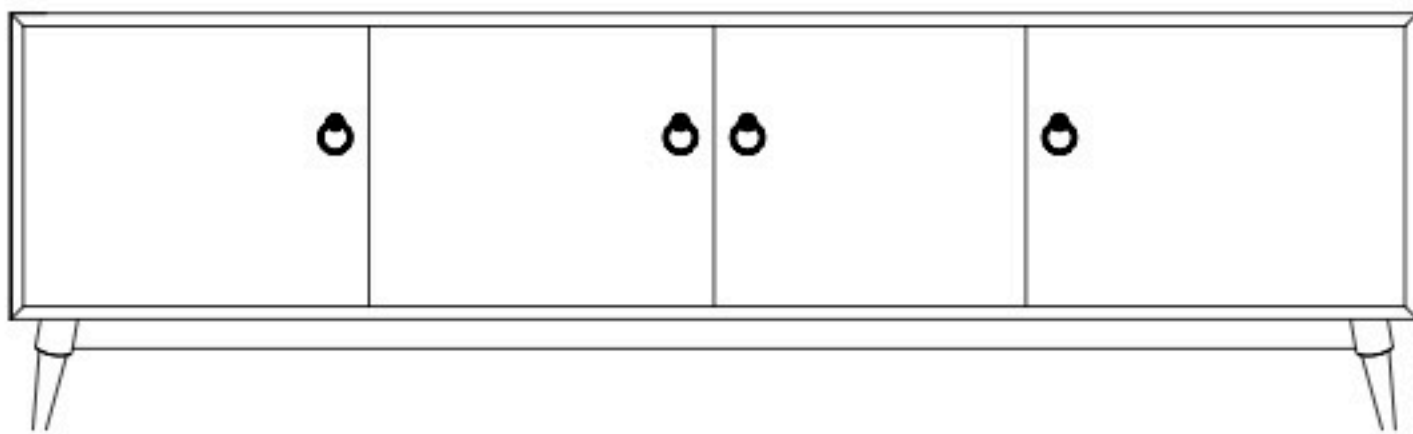

# Allentown 84" Entertainment Consoles

**AL-4019 Console**

Shown in **Brown Maple** with #4080 Base  
**OCS-101-S2** and **55276-BBZ** Pulls with Optional  
 Tambour Grooved Doors

**AL-4017 Console**  
 84"w 25"h 16 1/2"  
 w/2 glass doors, 2 slab wood doors in center,  
 & 3 adjustable shelves

**AL-4018 Console**  
 84"w 25"h 16 1/2"  
 w/2 glass doors, 2 adjustable shelves &  
 4 drawers

**AL-4019 Console**  
 84"w 30 3/4"h 16 1/2"  
 w/2 glass doors, 2 adjustable shelves,  
 4 drawers & DVD area

**AL-4020 Console**  
 84"w 30 3/4"h 16 1/2"  
 w/2 slab wood doors, 1 adjustable shelf,  
 6 drawers & DVD area

**AL-4021 Console**  
 84"w 30 3/4"h 16 1/2"  
 w/2 glass doors, 2 slab wood doors in center,  
 3 adjustable shelves, & 4 drawers

**AL-4022 Console**  
 84"w 30 3/4"h 16 1/2"  
 w/2 glass doors, 2 adjustable shelves,  
 & 8 drawers

**AL-4023 Console**  
 84"w 30 3/4"h 16 1/2"  
 w/2 glass doors, 2 slab wood doors in center,  
 & 3 adjustable shelves