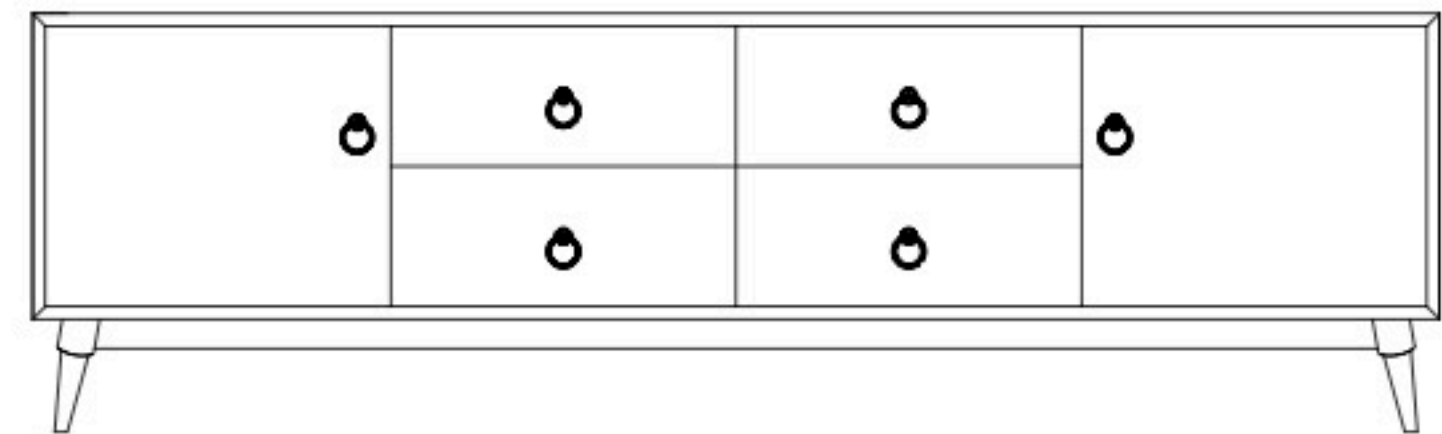

# Allentown 84" Entertainment Consoles

**AL-4019 Console**

Shown in **Brown Maple** with #4080 Base  
**OCS-101-S2** and **55276-BBZ** Pulls with Optional  
 Tambour Grooved Doors

**AL-4017 Console**  
 84"w 25"h 16 1/2"  
 w/2 glass doors, 2 slab wood doors in center,  
 & 3 adjustable shelves

**AL-4018 Console**  
 84"w 25"h 16 1/2"  
 w/2 glass doors, 2 adjustable shelves &  
 4 drawers

**AL-4019 Console**  
 84"w 30 3/4"h 16 1/2"  
 w/2 glass doors, 2 adjustable shelves,  
 4 drawers & DVD area

**AL-4020 Console**  
 84"w 30 3/4"h 16 1/2"  
 w/2 slab wood doors, 1 adjustable shelf,  
 6 drawers & DVD area

**AL-4021 Console**  
 84"w 30 3/4"h 16 1/2"  
 w/2 glass doors, 2 slab wood doors in center,  
 3 adjustable shelves, & 4 drawers

**AL-4022 Console**  
 84"w 30 3/4"h 16 1/2"  
 w/2 glass doors, 2 adjustable shelves,  
 & 8 drawers

**AL-4023 Console**  
 84"w 30 3/4"h 16 1/2"  
 w/2 glass doors, 2 slab wood doors in center,  
 & 3 adjustable shelves