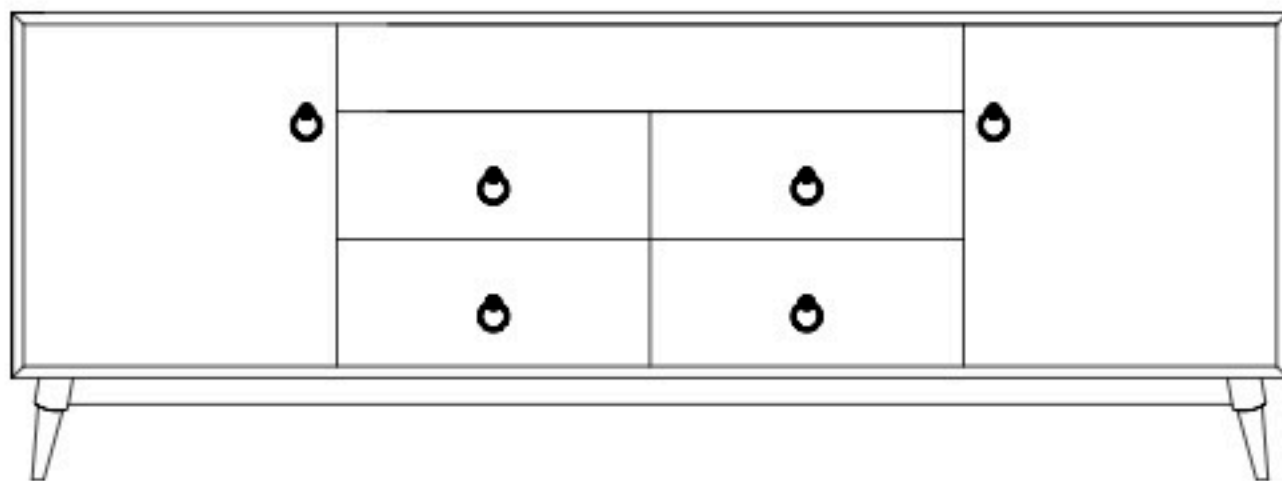

# Allentown 84" Entertainment Consoles

**AL-4019 Console**

Shown in **Brown Maple** with #4080 Base  
**OCS-101-S2** and **55276-BBZ** Pulls with Optional  
 Tambour Grooved Doors

**AL-4017 Console**  
 84"w 25"h 16 1/2"  
 w/2 glass doors, 2 slab wood doors in center,  
 & 3 adjustable shelves

**AL-4018 Console**  
 84"w 25"h 16 1/2"  
 w/2 glass doors, 2 adjustable shelves &  
 4 drawers

**AL-4019 Console**  
 84"w 30 3/4"h 16 1/2"  
 w/2 glass doors, 2 adjustable shelves,  
 4 drawers & DVD area

**AL-4020 Console**  
 84"w 30 3/4"h 16 1/2"  
 w/2 slab wood doors, 1 adjustable shelf,  
 6 drawers & DVD area

**AL-4021 Console**  
 84"w 30 3/4"h 16 1/2"  
 w/2 glass doors, 2 slab wood doors in center,  
 3 adjustable shelves, & 4 drawers

**AL-4022 Console**  
 84"w 30 3/4"h 16 1/2"  
 w/2 glass doors, 2 adjustable shelves,  
 & 8 drawers

**AL-4023 Console**  
 84"w 30 3/4"h 16 1/2"  
 w/2 glass doors, 2 slab wood doors in center,  
 & 3 adjustable shelves