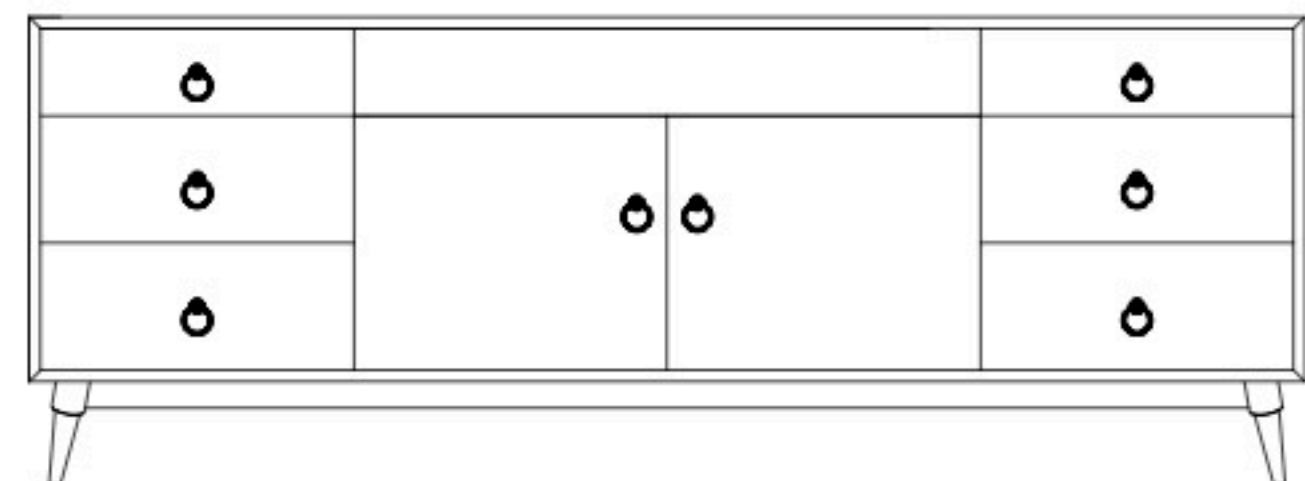

# Allentown 84" Entertainment Consoles

**AL-4019 Console**

Shown in **Brown Maple** with #4080 Base  
**OCS-101-S2** and **55276-BBZ** Pulls with Optional  
 Tambour Grooved Doors

**AL-4017 Console**  
 84"w 25"h 16 1/2"  
 w/2 glass doors, 2 slab wood doors in center,  
 & 3 adjustable shelves

**AL-4018 Console**  
 84"w 25"h 16 1/2"  
 w/2 glass doors, 2 adjustable shelves &  
 4 drawers

**AL-4019 Console**  
 84"w 30 3/4"h 16 1/2"  
 w/2 glass doors, 2 adjustable shelves,  
 4 drawers & DVD area

**AL-4020 Console**  
 84"w 30 3/4"h 16 1/2"  
 w/2 slab wood doors, 1 adjustable shelf,  
 6 drawers & DVD area

**AL-4021 Console**  
 84"w 30 3/4"h 16 1/2"  
 w/2 glass doors, 2 slab wood doors in center,  
 3 adjustable shelves, & 4 drawers

**AL-4022 Console**  
 84"w 30 3/4"h 16 1/2"  
 w/2 glass doors, 2 adjustable shelves,  
 & 8 drawers

**AL-4023 Console**  
 84"w 30 3/4"h 16 1/2"  
 w/2 glass doors, 2 slab wood doors in center,  
 & 3 adjustable shelves