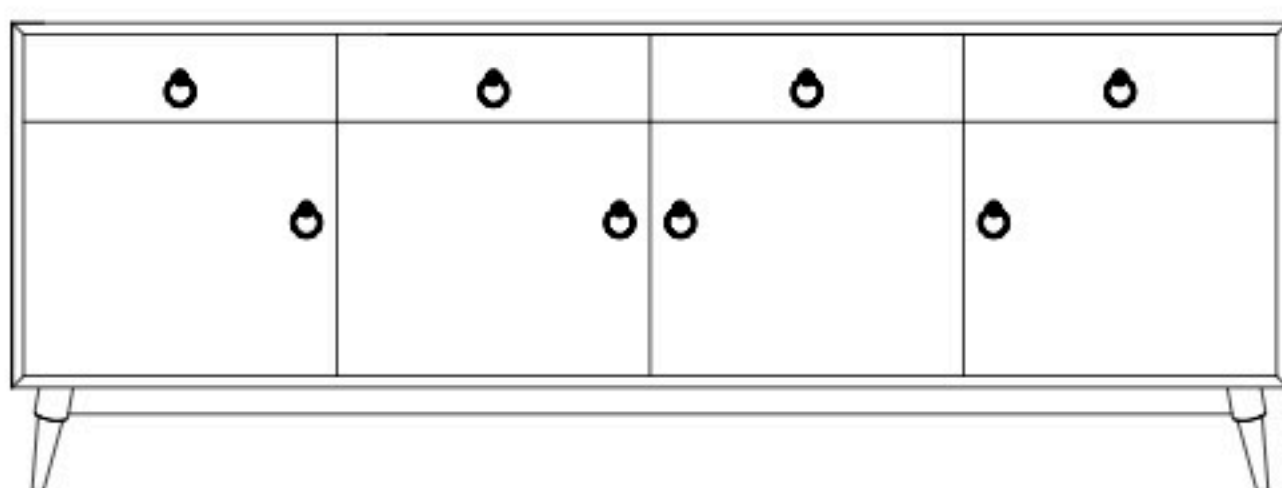

# Allentown 84" Entertainment Consoles

**AL-4019 Console**

Shown in **Brown Maple** with #4080 Base  
**OCS-101-S2** and **55276-BBZ** Pulls with Optional  
 Tambour Grooved Doors

**AL-4017 Console**  
 84"w 25"h 16 1/2"  
 w/2 glass doors, 2 slab wood doors in center,  
 & 3 adjustable shelves

**AL-4018 Console**  
 84"w 25"h 16 1/2"  
 w/2 glass doors, 2 adjustable shelves &  
 4 drawers

**AL-4019 Console**  
 84"w 30 3/4"h 16 1/2"  
 w/2 glass doors, 2 adjustable shelves,  
 4 drawers & DVD area

**AL-4020 Console**  
 84"w 30 3/4"h 16 1/2"  
 w/2 slab wood doors, 1 adjustable shelf,  
 6 drawers & DVD area

**AL-4021 Console**  
 84"w 30 3/4"h 16 1/2"  
 w/2 glass doors, 2 slab wood doors in center,  
 3 adjustable shelves, & 4 drawers

**AL-4022 Console**  
 84"w 30 3/4"h 16 1/2"  
 w/2 glass doors, 2 adjustable shelves,  
 & 8 drawers

**AL-4023 Console**  
 84"w 30 3/4"h 16 1/2"  
 w/2 glass doors, 2 slab wood doors in center,  
 & 3 adjustable shelves