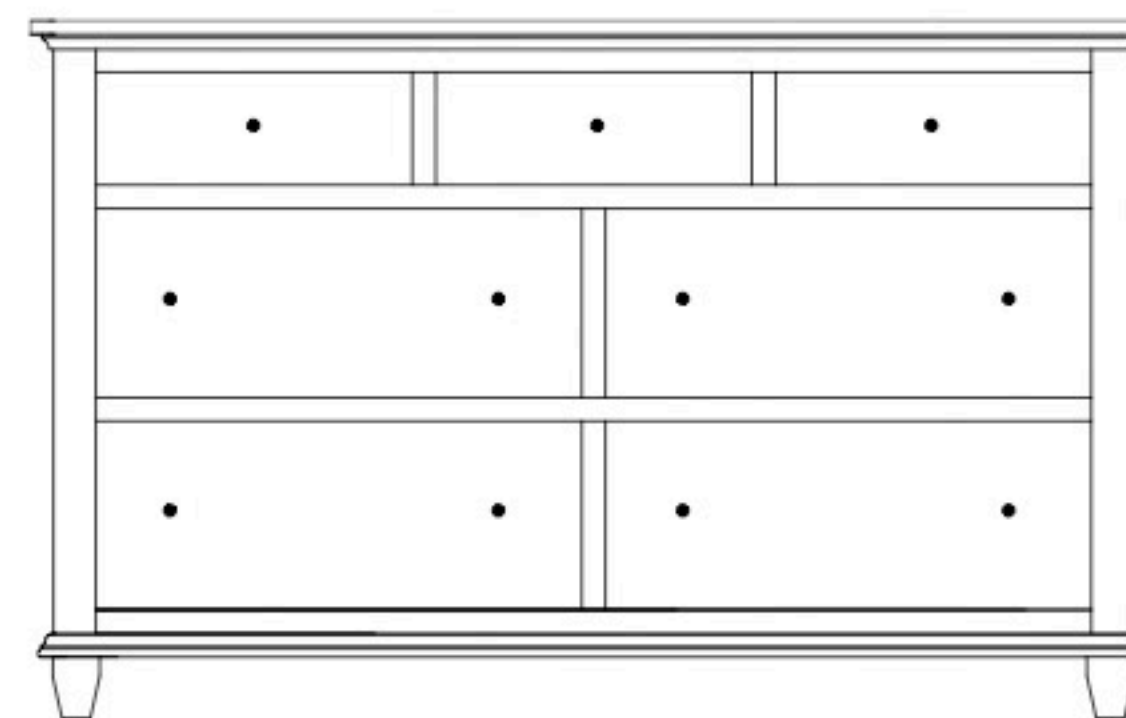

# Rosedale Dressers

RD-3157 Dresser shown with MI-2370 Mirror

**RD-3154 Dresser**  
58 $\frac{3}{4}$ "w 35 $\frac{3}{4}$ "h 21 $\frac{1}{2}$ "d  
w/7 drawers

Suggested Mirrors:

**MI-3130 Mirror**  
40"h 36"w

**RD-3156 Dresser**  
72 $\frac{1}{4}$ "w 35 $\frac{3}{4}$ "h 21 $\frac{1}{2}$ "d  
w/7 drawers, 1 door  
w/1 adjustable shelf

Suggested Mirrors:

**MI-3131 Mirror**  
40"h 46"w

**RD-3155 Dresser**  
68 $\frac{3}{4}$ "w 35 $\frac{3}{4}$ "h 21 $\frac{1}{2}$ "d  
w/7 drawers

Suggested Mirrors:

**MI-3131 Mirror**  
40"h 46"w

**RD-3157 Dresser**  
58 $\frac{3}{4}$ "w 45"h 21 $\frac{1}{2}$ "d  
w/9 drawers

Suggested Mirrors:

**MI-3132 Mirror**  
32"h 42"w

**RD-3158 Dresser**  
68 $\frac{3}{4}$ "w 45"h 21 $\frac{1}{2}$ "d  
w/9 drawers

Suggested Mirrors:

**MI-3133 Mirror**  
32"h 52"w