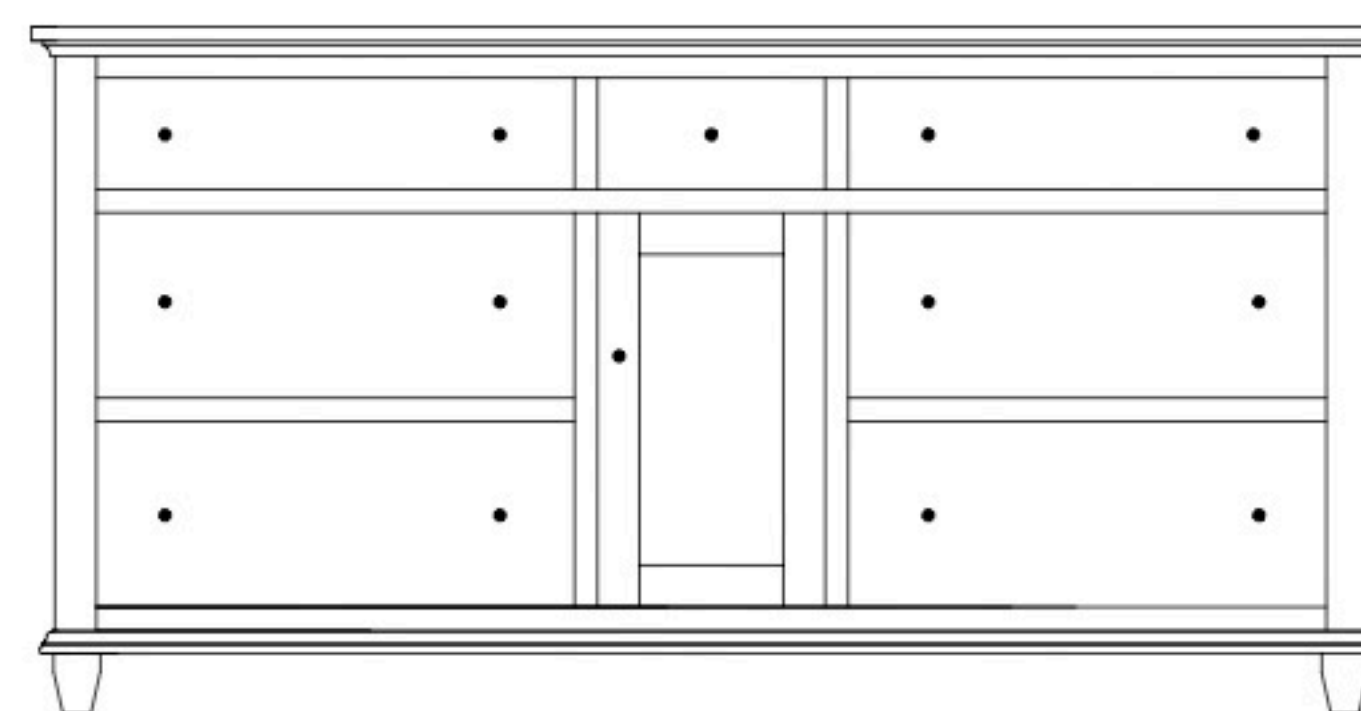

# Rosedale Dressers

RD-3157 Dresser shown with MI-2370 Mirror

**RD-3154 Dresser**  
58 $\frac{3}{4}$ "w 35 $\frac{3}{4}$ "h 21 $\frac{1}{2}$ "d  
w/7 drawers

Suggested Mirrors:

**MI-3130 Mirror**  
40"h 36"w

**RD-3156 Dresser**  
72 $\frac{1}{4}$ "w 35 $\frac{3}{4}$ "h 21 $\frac{1}{2}$ "d  
w/7 drawers, 1 door  
w/1 adjustable shelf

Suggested Mirrors:

**MI-3131 Mirror**  
40"h 46"w

**RD-3155 Dresser**  
68 $\frac{3}{4}$ "w 35 $\frac{3}{4}$ "h 21 $\frac{1}{2}$ "d  
w/7 drawers

Suggested Mirrors:

**MI-3131 Mirror**  
40"h 46"w

**RD-3157 Dresser**  
58 $\frac{3}{4}$ "w 45"h 21 $\frac{1}{2}$ "d  
w/9 drawers

Suggested Mirrors:

**MI-3132 Mirror**  
32"h 42"w

**RD-3158 Dresser**  
68 $\frac{3}{4}$ "w 45"h 21 $\frac{1}{2}$ "d  
w/9 drawers

Suggested Mirrors:

**MI-3133 Mirror**  
32"h 52"w