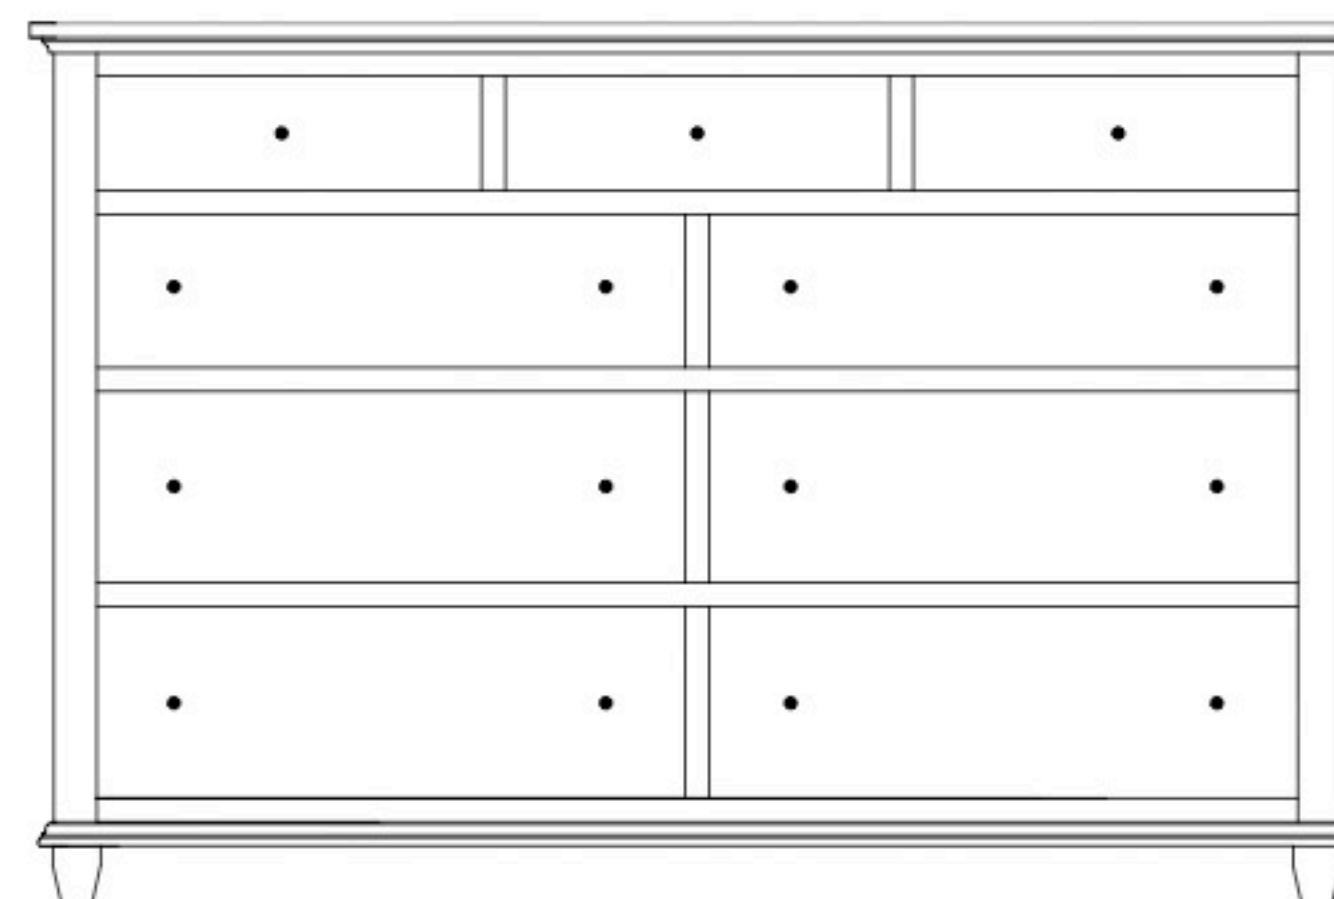

# Rosedale Dressers

RD-3157 Dresser shown with MI-2370 Mirror

**RD-3154 Dresser**  
58 $\frac{3}{4}$ "w 35 $\frac{3}{4}$ "h 21 $\frac{1}{2}$ "d  
w/7 drawers

Suggested Mirrors:

**MI-3130 Mirror**  
40"h 36"w

**RD-3156 Dresser**  
72 $\frac{1}{4}$ "w 35 $\frac{3}{4}$ "h 21 $\frac{1}{2}$ "d  
w/7 drawers, 1 door  
w/1 adjustable shelf

Suggested Mirrors:

**MI-3131 Mirror**  
40"h 46"w

**RD-3155 Dresser**  
68 $\frac{3}{4}$ "w 35 $\frac{3}{4}$ "h 21 $\frac{1}{2}$ "d  
w/7 drawers

Suggested Mirrors:

**MI-3131 Mirror**  
40"h 46"w

**RD-3157 Dresser**  
58 $\frac{3}{4}$ "w 45"h 21 $\frac{1}{2}$ "d  
w/9 drawers

Suggested Mirrors:

**MI-3132 Mirror**  
32"h 42"w

**RD-3158 Dresser**  
68 $\frac{3}{4}$ "w 45"h 21 $\frac{1}{2}$ "d  
w/9 drawers

Suggested Mirrors:

**MI-3133 Mirror**  
32"h 52"w