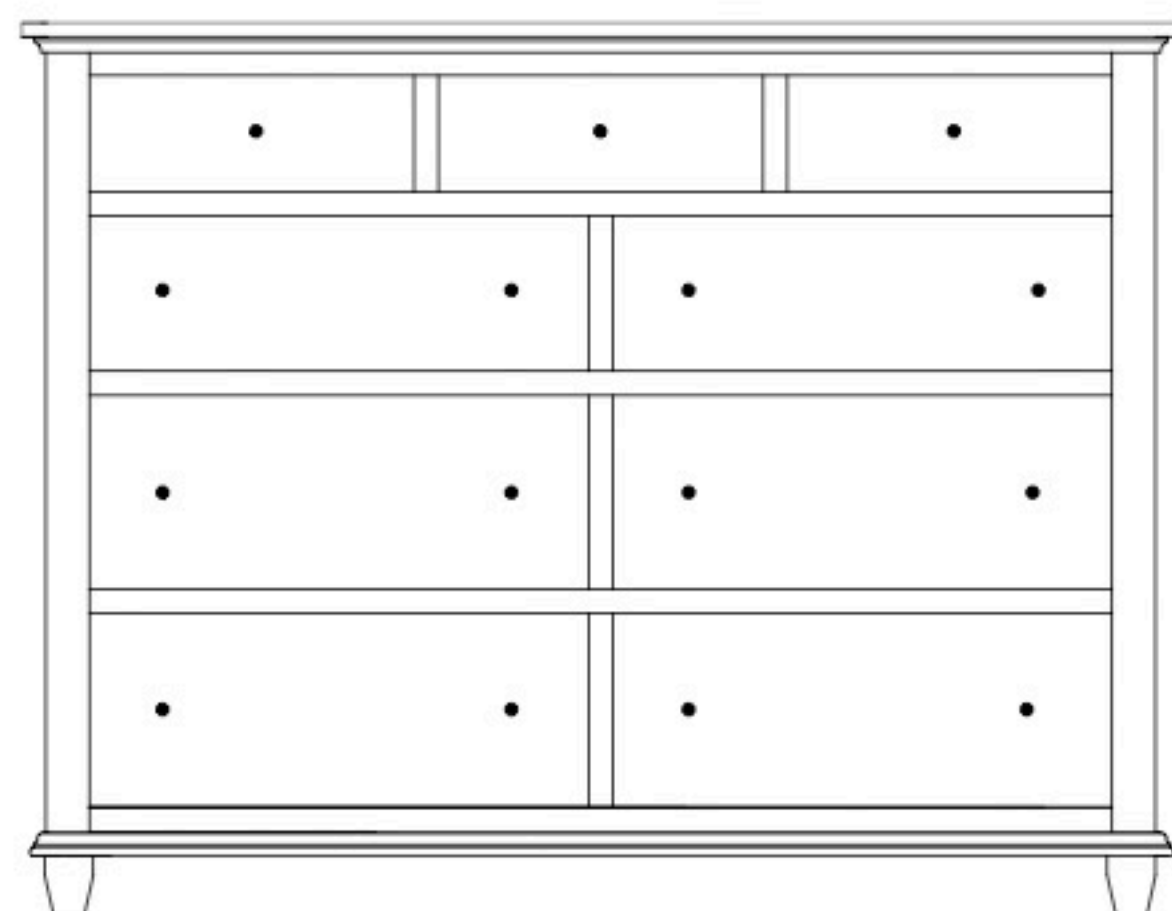

# Rosedale Dressers

RD-3157 Dresser shown with MI-2370 Mirror

**RD-3154 Dresser**  
58 $\frac{3}{4}$ "w 35 $\frac{3}{4}$ "h 21 $\frac{1}{2}$ "d  
w/7 drawers

Suggested Mirrors:

**MI-3130 Mirror**  
40"h 36"w

**RD-3156 Dresser**  
72 $\frac{1}{4}$ "w 35 $\frac{3}{4}$ "h 21 $\frac{1}{2}$ "d  
w/7 drawers, 1 door  
w/1 adjustable shelf

Suggested Mirrors:

**MI-3131 Mirror**  
40"h 46"w

**RD-3155 Dresser**  
68 $\frac{3}{4}$ "w 35 $\frac{3}{4}$ "h 21 $\frac{1}{2}$ "d  
w/7 drawers

Suggested Mirrors:

**MI-3131 Mirror**  
40"h 46"w

**RD-3157 Dresser**  
58 $\frac{3}{4}$ "w 45"h 21 $\frac{1}{2}$ "d  
w/9 drawers

Suggested Mirrors:

**MI-3132 Mirror**  
32"h 42"w

**RD-3158 Dresser**  
68 $\frac{3}{4}$ "w 45"h 21 $\frac{1}{2}$ "d  
w/9 drawers

Suggested Mirrors:

**MI-3133 Mirror**  
32"h 52"w