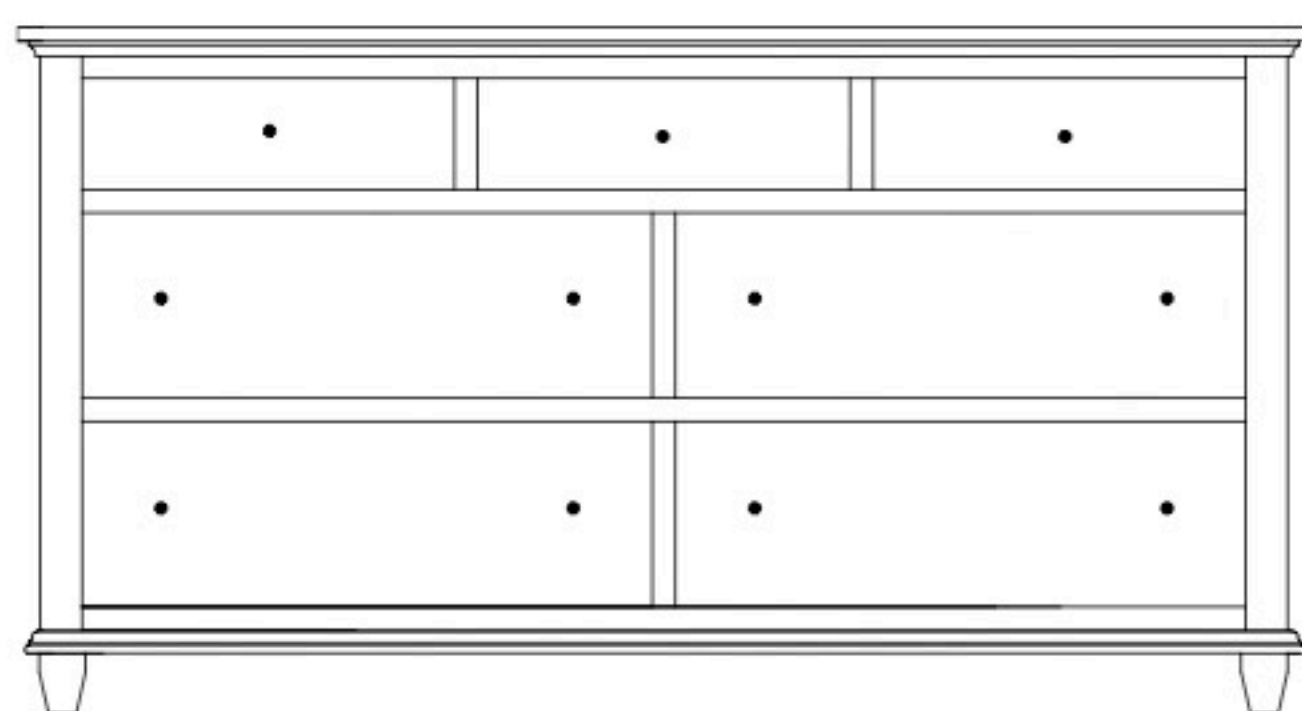

# Rosedale Dressers

RD-3157 Dresser shown with MI-2370 Mirror

**RD-3154 Dresser**  
58 $\frac{3}{4}$ "w 35 $\frac{3}{4}$ "h 21 $\frac{1}{2}$ "d  
w/7 drawers

Suggested Mirrors:

**MI-3130 Mirror**  
40"h 36"w

**RD-3156 Dresser**  
72 $\frac{1}{4}$ "w 35 $\frac{3}{4}$ "h 21 $\frac{1}{2}$ "d  
w/7 drawers, 1 door  
w/1 adjustable shelf

Suggested Mirrors:

**MI-3131 Mirror**  
40"h 46"w

**RD-3155 Dresser**  
68 $\frac{3}{4}$ "w 35 $\frac{3}{4}$ "h 21 $\frac{1}{2}$ "d  
w/7 drawers

Suggested Mirrors:

**MI-3131 Mirror**  
40"h 46"w

**RD-3157 Dresser**  
58 $\frac{3}{4}$ "w 45"h 21 $\frac{1}{2}$ "d  
w/9 drawers

Suggested Mirrors:

**MI-3132 Mirror**  
32"h 42"w

**RD-3158 Dresser**  
68 $\frac{3}{4}$ "w 45"h 21 $\frac{1}{2}$ "d  
w/9 drawers

Suggested Mirrors:

**MI-3133 Mirror**  
32"h 52"w