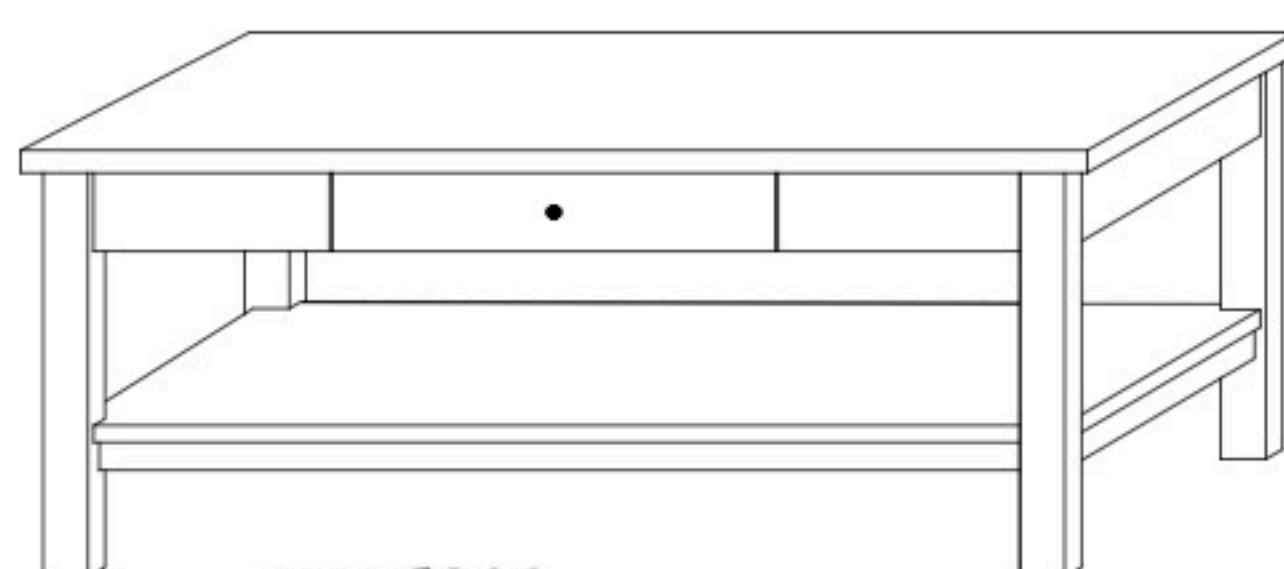

Holton Occasional Tables

HN-5890 Coffee Table

Shown in **Rustic Hickory** with **OCS-110 Medium Tops Reclaimed Barnwood** with **OCS-117 Asbury, & 4425-ORB Knobs**

HN-5890
41½"w x 19¼"h x 23½"d
Coffee Table w/1 drawer

HN-5891
45½"w x 29¼"h x 15½"d
Sofa Table w/2 drawers

HN-5892
47½"w x 19¼"h x 23½"d
Coffee Table w/1 drawers

HN-5893
20¾"w x 24¼"h x 25½"d
End Table w/1 drawer

HN-5894
13½"w x 24¼"h x 25½"d
Chair Table w/1 drawer