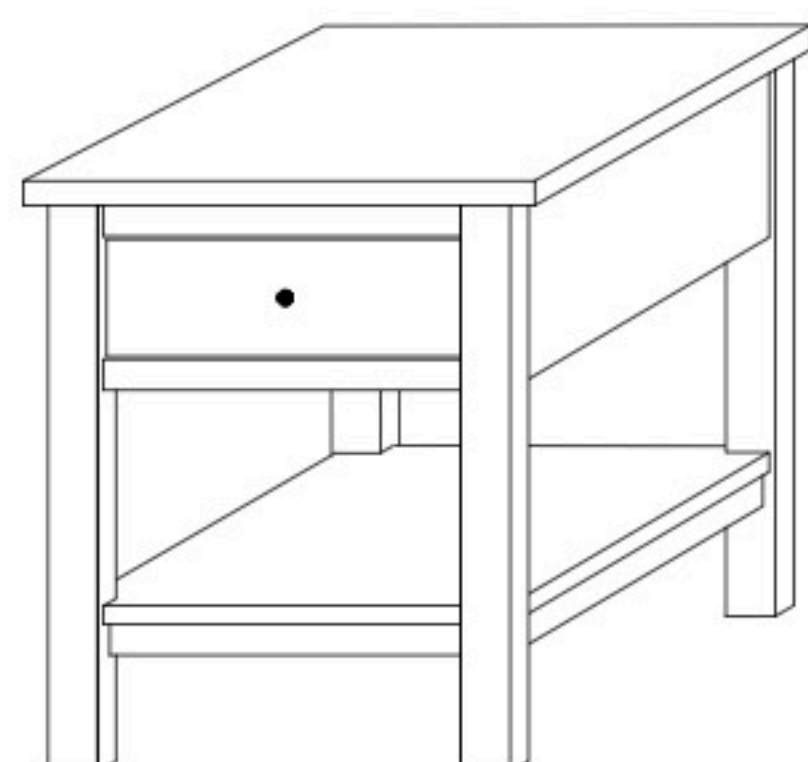

Holton Occasional Tables

HN-5890 Coffee Table

Shown in **Rustic Hickory** with **OCS-110 Medium Tops Reclaimed Barnwood** with **OCS-117 Asbury, & 4425-ORB Knobs**

HN-5890
41½"w x 19¼"h x 23½"d
Coffee Table w/1 drawer

HN-5891
45½"w x 29¼"h x 15½"d
Sofa Table w/2 drawers

HN-5892
47½"w x 19¼"h x 23½"d
Coffee Table w/1 drawers

HN-5893
20¾"w x 24¼"h x 25½"d
End Table w/1 drawer

HN-5894
13½"w x 24¼"h x 25½"d
Chair Table w/1 drawer