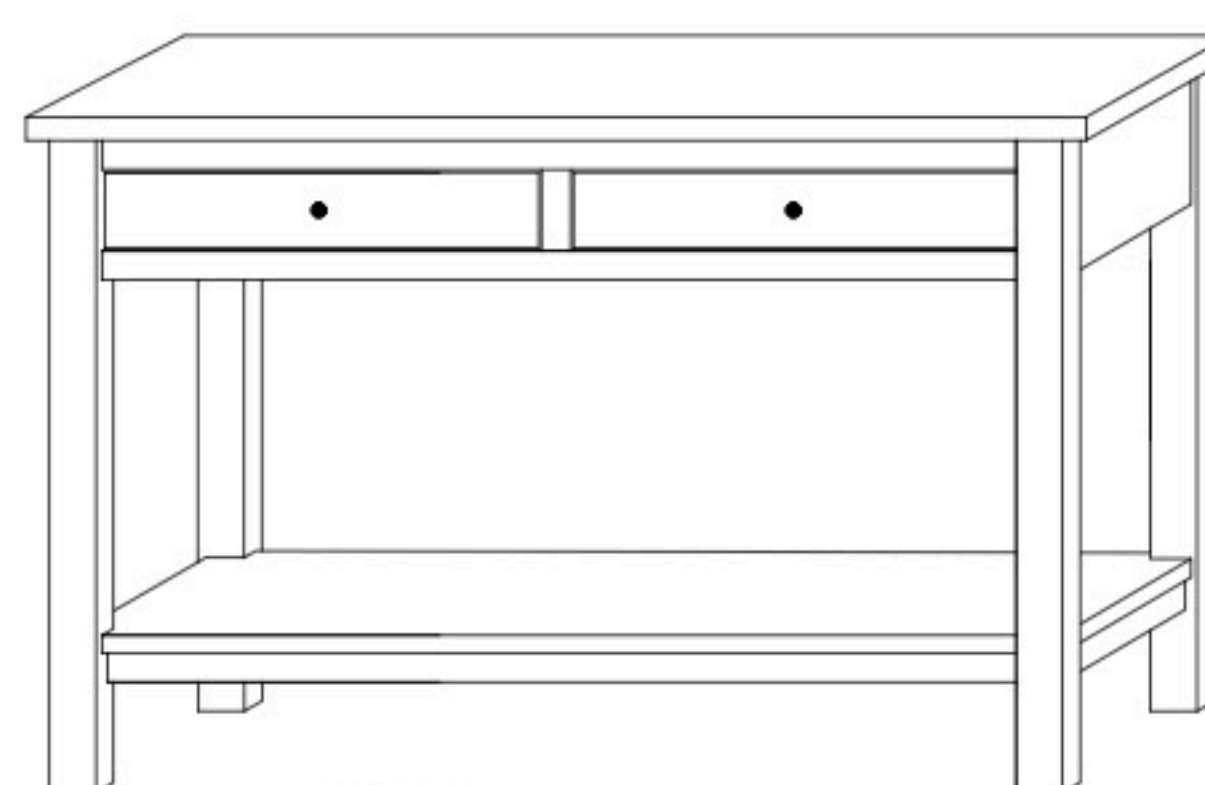

Holton Occasional Tables

HN-5890 Coffee Table

Shown in **Rustic Hickory** with **OCS-110 Medium Tops Reclaimed Barnwood** with **OCS-117 Asbury, & 4425-ORB Knobs**

HN-5890
41½"w x 19¼"h x 23½"d
Coffee Table w/1 drawer

HN-5891
45½"w x 29¼"h x 15½"d
Sofa Table w/2 drawers

HN-5892
47½"w x 19¼"h x 23½"d
Coffee Table w/1 drawers

HN-5893
20¾"w x 24¼"h x 25½"d
End Table w/1 drawer

HN-5894
13½"w x 24¼"h x 25½"d
Chair Table w/1 drawer