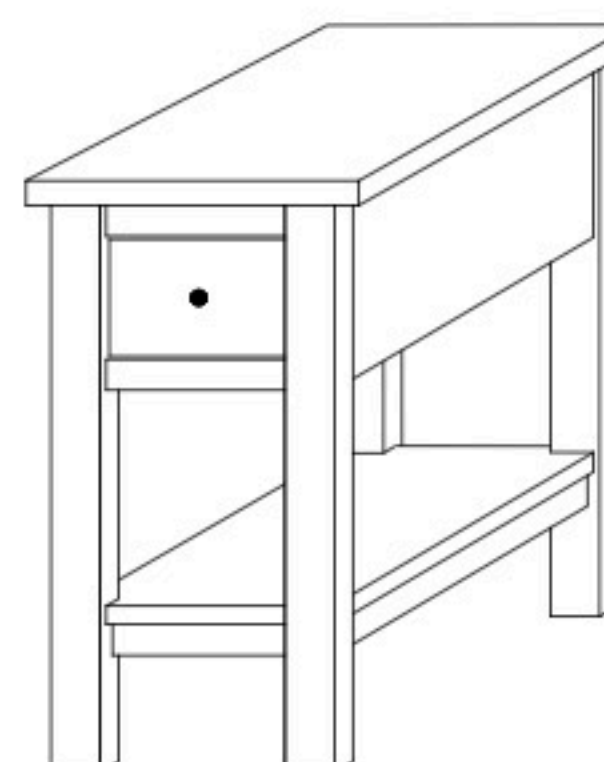

Holton Occasional Tables

HN-5890 Coffee Table

Shown in **Rustic Hickory** with **OCS-110 Medium Tops Reclaimed Barnwood** with **OCS-117 Asbury, & 4425-ORB Knobs**

HN-5890
41½"w x 19¼"h x 23½"d
Coffee Table w/1 drawer

HN-5891
45½"w x 29¼"h x 15½"d
Sofa Table w/2 drawers

HN-5892
47½"w x 19¼"h x 23½"d
Coffee Table w/1 drawers

HN-5893
20¾"w x 24¼"h x 25½"d
End Table w/1 drawer

HN-5894
13½"w x 24¼"h x 25½"d
Chair Table w/1 drawer