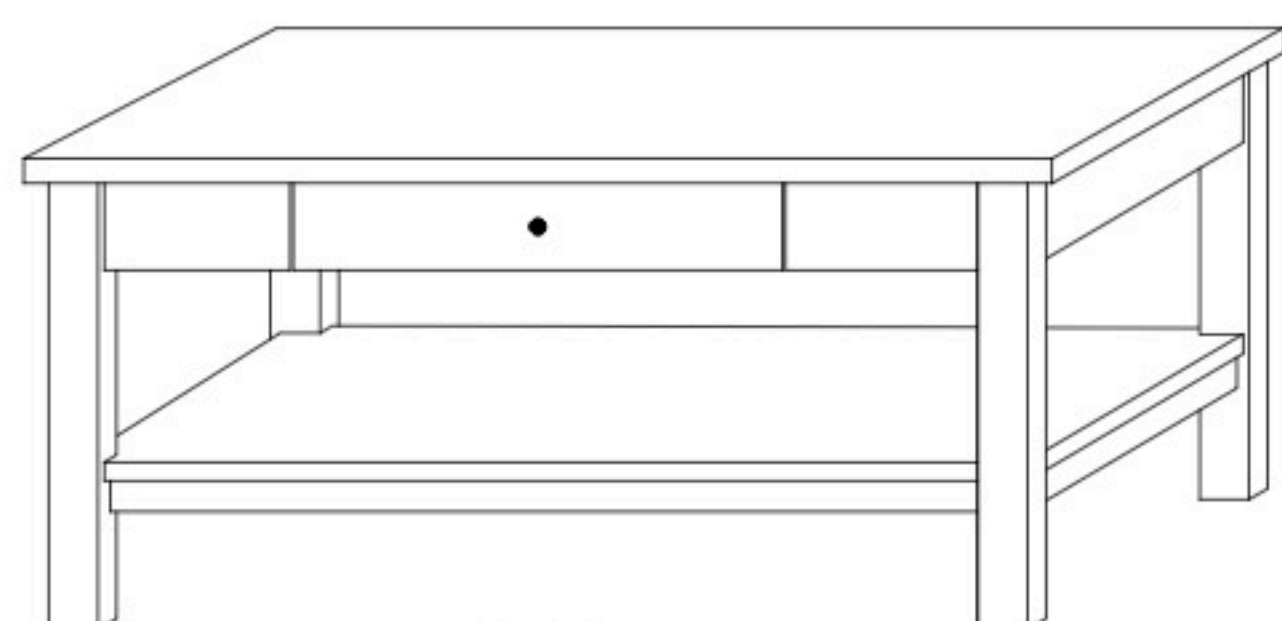

Holton Occasional Tables

HN-5890 Coffee Table

Shown in **Rustic Hickory** with **OCS-110 Medium Tops Reclaimed Barnwood** with **OCS-117 Asbury, & 4425-ORB Knobs**

HN-5890
41½"w x 19¼"h x 23½"d
Coffee Table w/1 drawer

HN-5891
45½"w x 29¼"h x 15½"d
Sofa Table w/2 drawers

HN-5892
47½"w x 19¼"h x 23½"d
Coffee Table w/1 drawers

HN-5893
20¾"w x 24¼"h x 25½"d
End Table w/1 drawer

HN-5894
13½"w x 24¼"h x 25½"d
Chair Table w/1 drawer