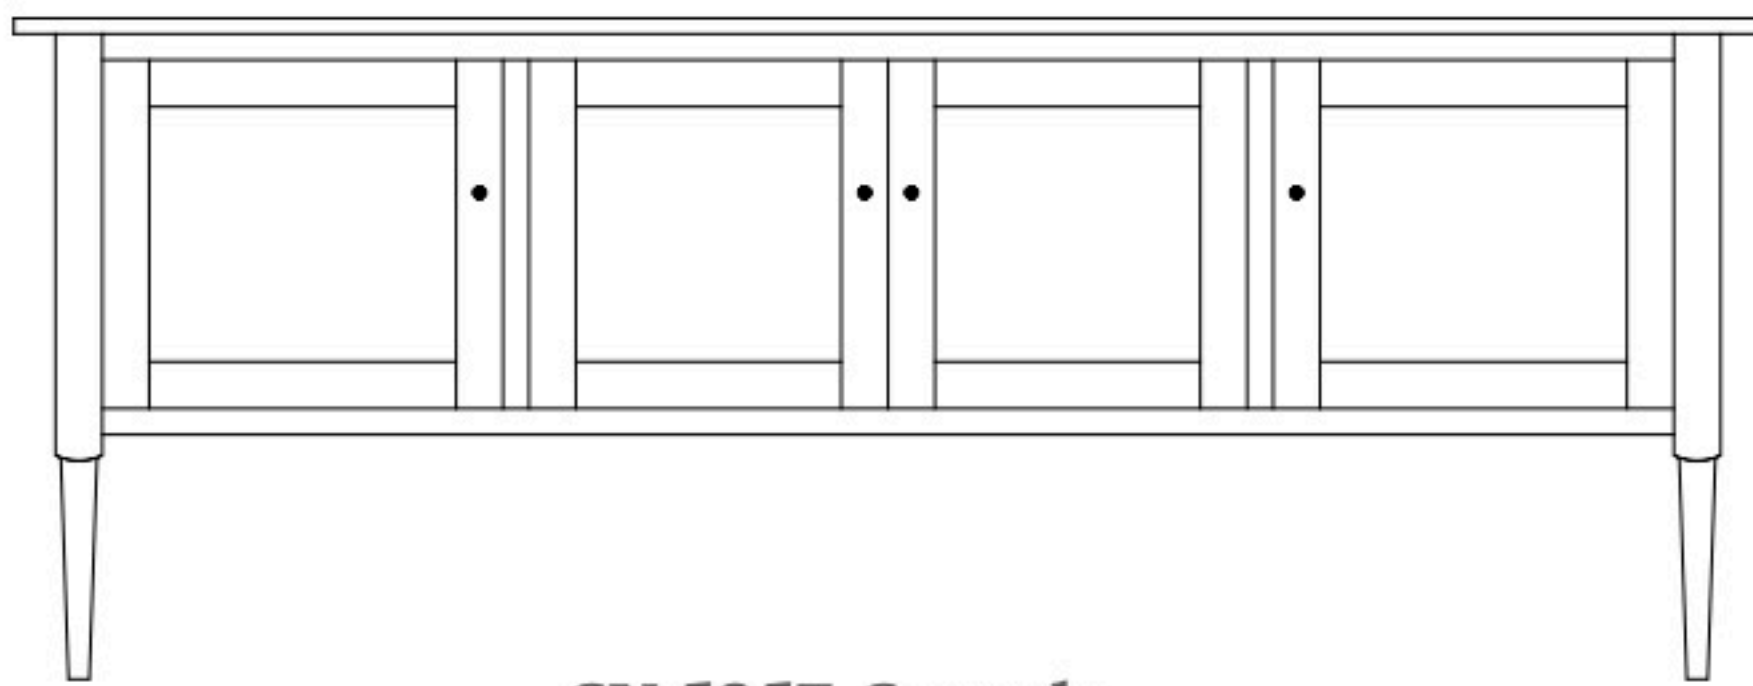

Camden 84" Entertainment Consoles

CN-5259 Console

Shown in **Rustic Cherry** with **OCS-117 Asbury** & **K272-SN Pulls** on Drawers, **K800-SN Knobs** on Doors

CN-5257 Console

84"w 31¾"h 19"d
w/2 glass doors, 2 wood doors in center
& 3 adjustable shelves

CN-5258 Console

84"w 31¾"h 19"d
w/2 glass doors, 2 adjustable shelves,
& 4 drawers

CN-5259 Console

84"w 31¾"h 19"d
w/2 wood doors, 1 adjustable shelf,
& 4 drawers