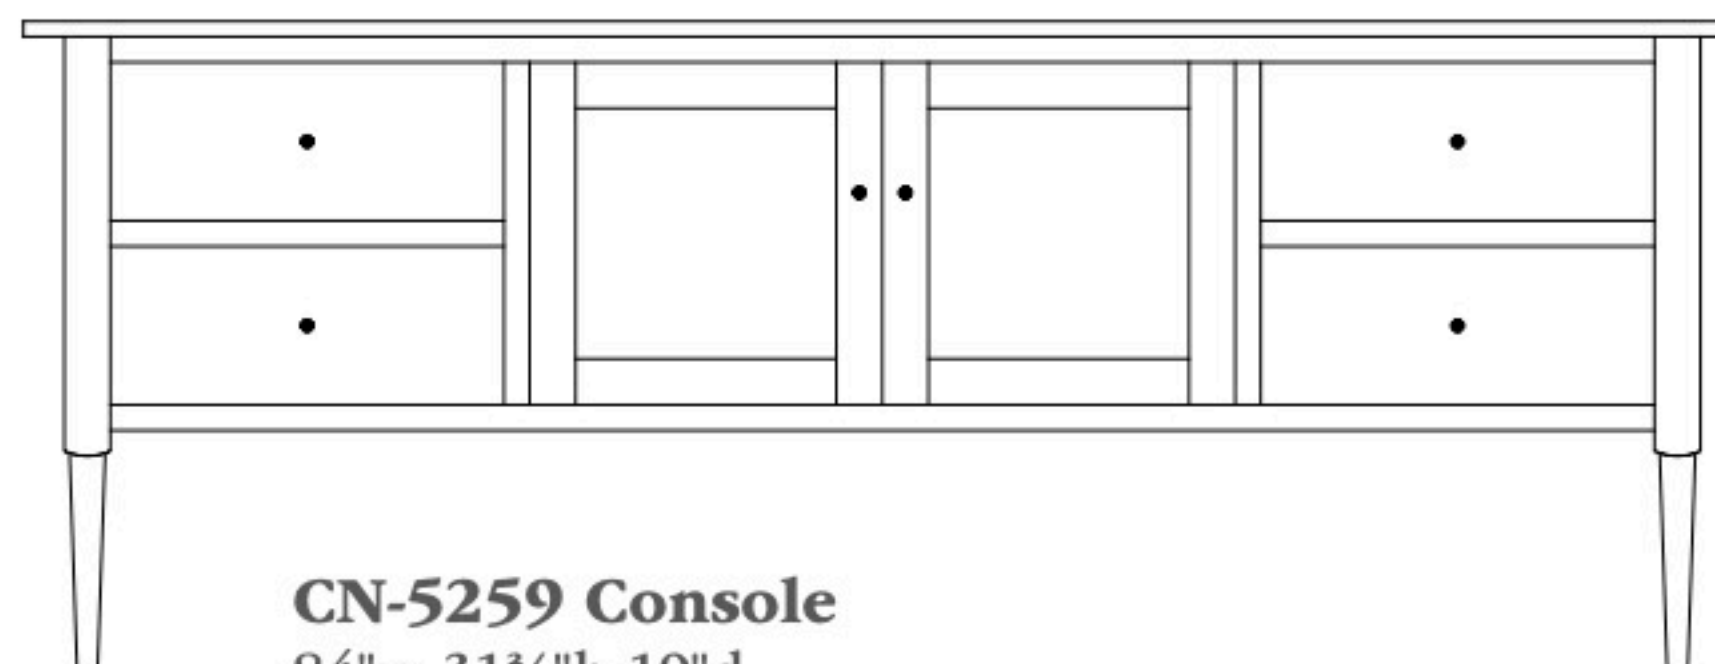

Camden 84" Entertainment Consoles

CN-5259 Console

Shown in **Rustic Cherry** with **OCS-117 Asbury** & **K272-SN Pulls** on Drawers, **K800-SN Knobs** on Doors

CN-5257 Console

84"w 31¾"h 19"d
w/2 glass doors, 2 wood doors in center
& 3 adjustable shelves

CN-5258 Console

84"w 31¾"h 19"d
w/2 glass doors, 2 adjustable shelves,
& 4 drawers

CN-5259 Console

84"w 31¾"h 19"d
w/2 wood doors, 1 adjustable shelf,
& 4 drawers