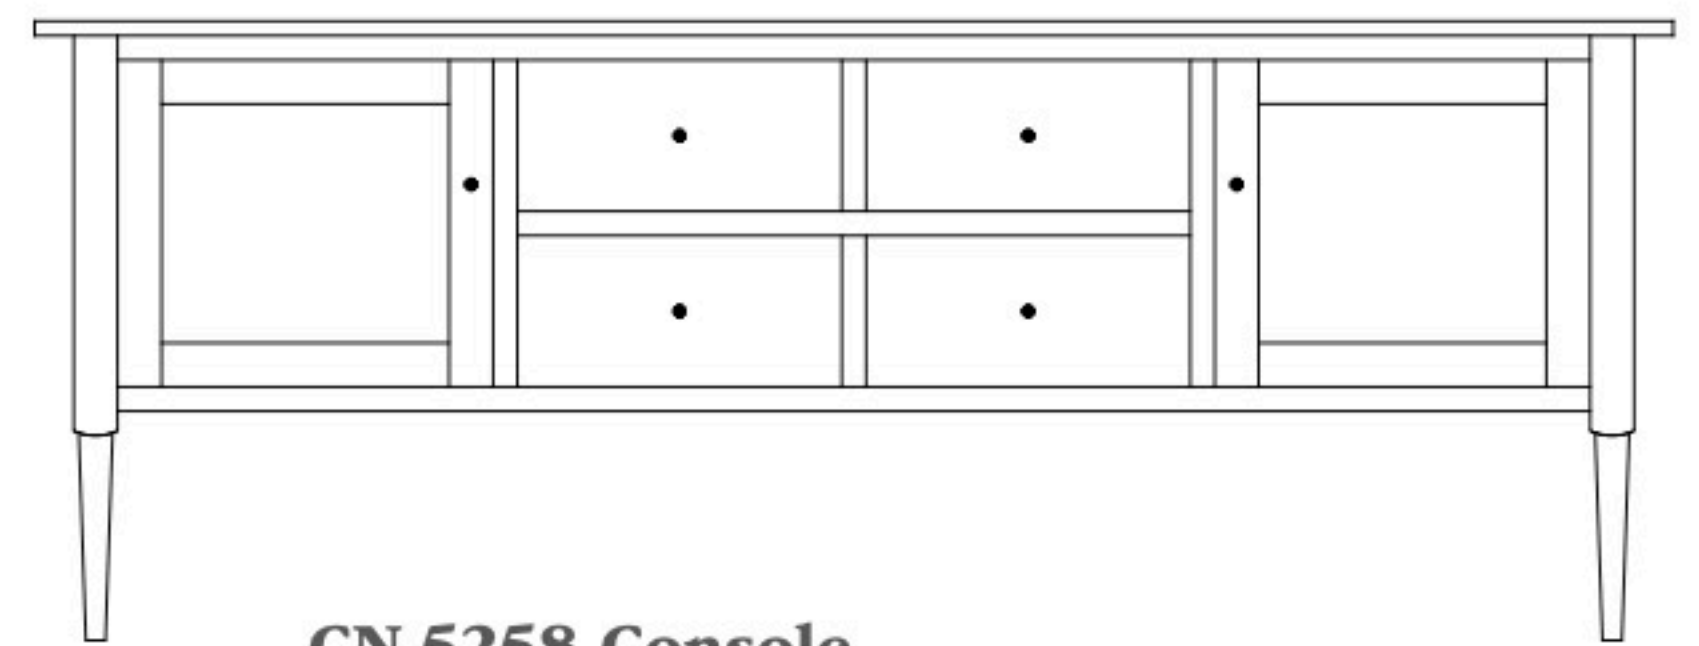

Camden 84" Entertainment Consoles

CN-5259 Console

Shown in **Rustic Cherry** with **OCS-117 Asbury** & **K272-SN Pulls** on Drawers, **K800-SN Knobs** on Doors

CN-5257 Console

84"w 31¾"h 19"d
w/2 glass doors, 2 wood doors in center
& 3 adjustable shelves

CN-5258 Console

84"w 31¾"h 19"d
w/2 glass doors, 2 adjustable shelves,
& 4 drawers

CN-5259 Console

84"w 31¾"h 19"d
w/2 wood doors, 1 adjustable shelf,
& 4 drawers